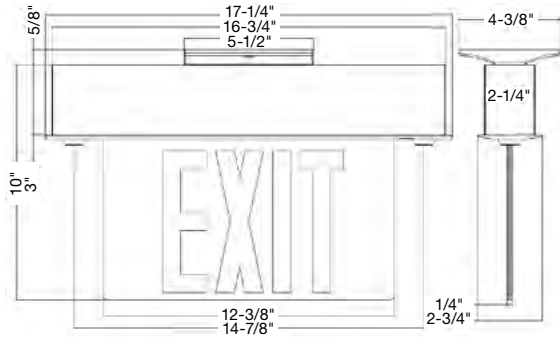

Dimensions (dimensions are approximate and subject to change):

Surface ceiling mount