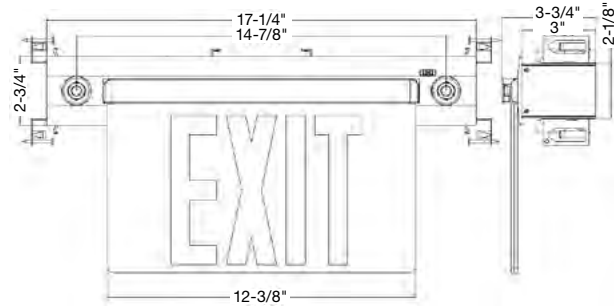

Simplicity™ Universal Combination Edge-Lit Series

Extruded aluminum edge-lit combo

EXIT SIGNS

Construction

- Extruded aluminum housing and trim plate
- Brushed aluminum finish
- Trim plate includes two fully tool-free adjustable, 2.5W LED heads, 400 Lumens each
- Acrylic panel featuring 6 inch silk-screened EXIT legend with field selectable chevrons
- Single face red or green on clear, double face red or green on mirror

Dimensions (dimensions are approximate and subject to change):

Surface ceiling mount

Surface recessed wall mount

Recessed ceiling mount

Recessed wall mount

Power consumption chart

Series	AC input	Voltage	Battery
C6UENRM-2HO	120/277VAC, 60Hz	3.6V	NiHM 1800mAH
C6UENGM-2HO			NiHM 1800mAH
C6UENRM-2HO-ID			NiHM 2500mAH
C6UENGM-2HO-ID			NiHM 2500mAH