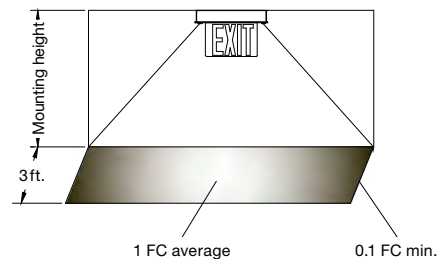

Photometric performance

	Spacing center-to-center (feet)
Series	7.5 feet mounting height
C6UEN*6	30'