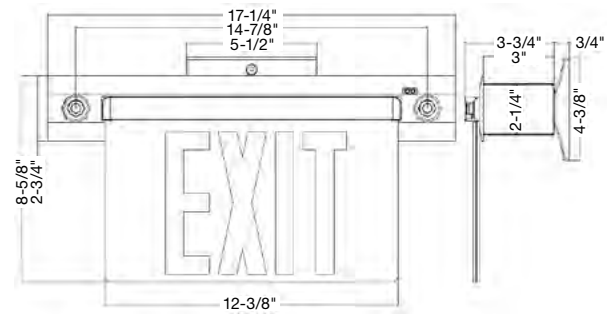

Mounting

- Wall and ceiling surface and recessed mount
- Universal mounting on wall or ceiling, for surface or recessed applications
- Adjustable bar hanger included for recessed applications

Electronics

Warranty (subject to proper installation and maintenance)

Unit has a three-year limited warranty

Detailed warranty terms located online at: www.lightalarms.com

Photometric performance

	Spacing center-to-center (feet)
Series	7.5 feet mounting height
C6UEN*6	30'

Dimensions (dimensions are approximate and subject to change):

Surface ceiling mount

Surface recessed wall mount

Recessed ceiling mount

Recessed wall mount

Power consumption chart

Series	AC input	Voltage	Battery
C6UENRM-2HO	120/277VAC, 60Hz	3.6V	NiHM 1800mAH
C6UENGM-2HO			NiHM 1800mAH
C6UENRM-2HO-ID			NiHM 2500mAH
C6UENGM-2HO-ID			NiHM 2500mAH