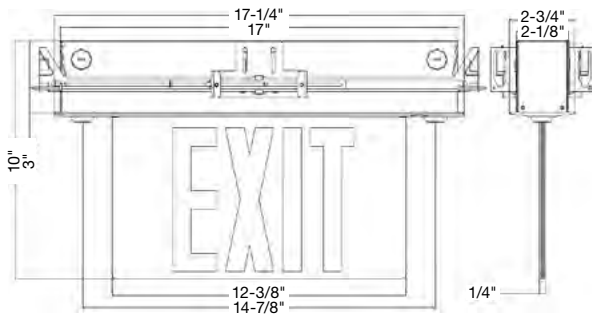

Dimensions (dimensions are approximate and subject to change):

Surface ceiling mount

Surface recessed wall mount

Recessed ceiling mount

Recessed wall mount

Power consumption chart

Series	AC input	Voltage	Battery
C6UENRM-2HO	120/277VAC, 60Hz	3.6V	NiHM 1800mAH
C6UENGM-2HO			NiHM 1800mAH
C6UENRM-2HO-ID			NiHM 2500mAH
C6UENGM-2HO-ID			NiHM 2500mAH