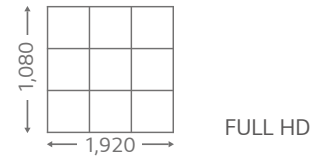

Perfect Picture Quality and Color

Enjoy Full HD content in 4K ULTRA HD quality, optimized by the 4K Upscaler. The 4K upscaler automatically upgrades Full HD content to ULTRA HD through several upscaling processes so that images look crisp and clear in any viewing situation. This LG TV can also express intense highlights, vivid colors, and deep black hues on the screen through HDR10.