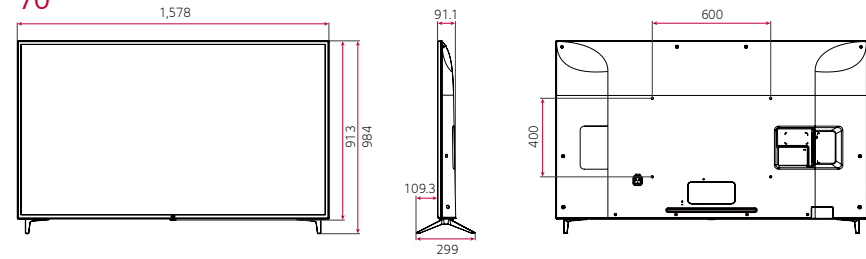

DIMENSION (unit: mm)

Commercial TV

UT640S Series (EU/CIS)

75"

70"

65"

60"

55"

49"

43"

* Dimensions & Jack Panels (Read/Side) may differ from the above image, so please contact LG sales team to verify before ordering.

* The UT640S series basically have a two-pole stand, but it is able to detach the stand from the body, per service environment (can be used as a wall-mount unit).

75"

70"

65" | 60" | 55" | 49" | 43"

* Dimensions & Jack Panels (Read/Side) may differ from the above image, so please contact LG sales team to verify before ordering.
* The UT640S series basically have a two-pole stand, but it is able to detach the stand from the body, per service environment (can be used as a wall-mount unit).