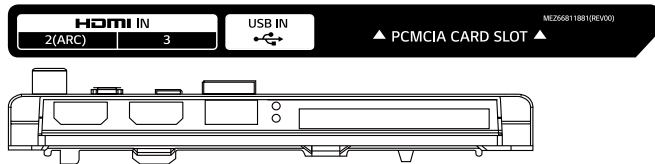

65" | 60" | 55" | 49" | 43"

* Dimensions & Jack Panels (Read/Side) may differ from the above image, so please contact LG sales team to verify before ordering.
* The UT640S series basically have a two-pole stand, but it is able to detach the stand from the body, per service environment (can be used as a wall-mount unit).