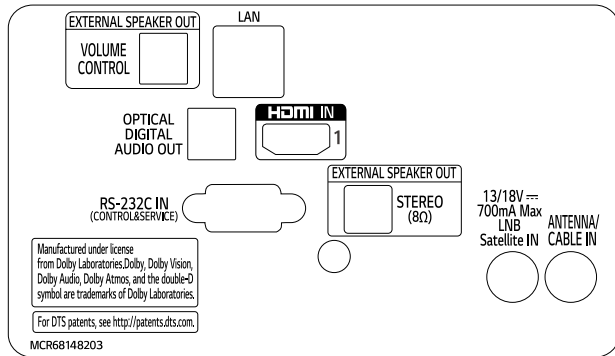

DIMENSION (unit: mm)

Commercial TV

UT640S Series (EU/CIS)

75"

70"

65"

60"

55"

49"

43"

* Dimensions & Jack Panels (Read/Side) may differ from the above image, so please contact LG sales team to verify before ordering.

* The UT640S series basically have a two-pole stand, but it is able to detach the stand from the body, per service environment (can be used as a wall-mount unit).

75"

70"

65" | 60" | 55" | 49" | 43"

* Dimensions & Jack Panels (Read/Side) may differ from the above image, so please contact LG sales team to verify before ordering.
* The UT640S series basically have a two-pole stand, but it is able to detach the stand from the body, per service environment (can be used as a wall-mount unit).