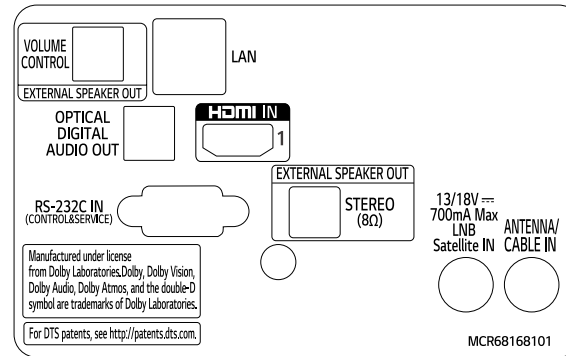

49"

43"

* Dimensions & Jack Panels (Read/Side) may differ from the above image, so please contact LG sales team to verify before ordering.

* The UT640S series basically have a two-pole stand, but it is able to detach the stand from the body, per service environment (can be used as a wall-mount unit).

75"

70"

65" | 60" | 55" | 49" | 43"

* Dimensions & Jack Panels (Read/Side) may differ from the above image, so please contact LG sales team to verify before ordering.
* The UT640S series basically have a two-pole stand, but it is able to detach the stand from the body, per service environment (can be used as a wall-mount unit).