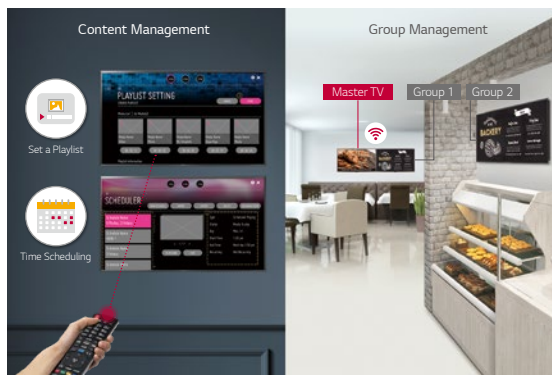

* 70 inch

Simple Content
Management

Higher Visibility

Better Usability

Embedded Content & Group Management

The embedded Content and Group Management System allows you to edit and play content, schedule playlists and groups, and control signage via remote control, mouse and mobile phone without the use of separate PC or software. This makes content management much easier and more user-friendly.

SuperSign Control

SuperSign Control is the basic control software, and it can manage up to 100 displays through a single account and server. Power, volume, and scheduling can be remotely adjusted, and firmware updates are supported.

WOL (Wake-on-LAN)

WOL (Wake-on-LAN) enables users to send a message throughout the network to power on displays.

True Color, Immersive View

The UT640S series is large enough to enhance the visibility of content and captivate viewers. The IPS panel provides a wide range of viewing angles so that content can be clearly seen, regardless of the viewer's position. Each pixel in the IPS panel reproduces true-to-life colors without distorting images.