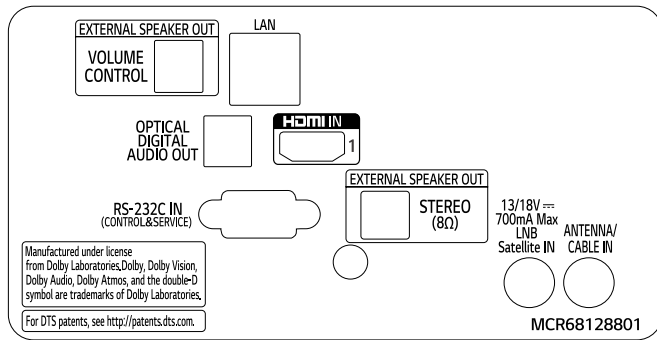

49"

43"

* Dimensions & Jack Panels (Read/Side) may differ from the above image, so please contact LG sales team to verify before ordering.

* The UT640S series basically have a two-pole stand, but it is able to detach the stand from the body, per service environment (can be used as a wall-mount unit).

75"

70"

65" | 60" | 55" | 49" | 43"

* Dimensions & Jack Panels (Read/Side) may differ from the above image, so please contact LG sales team to verify before ordering.
* The UT640S series basically have a two-pole stand, but it is able to detach the stand from the body, per service environment (can be used as a wall-mount unit).