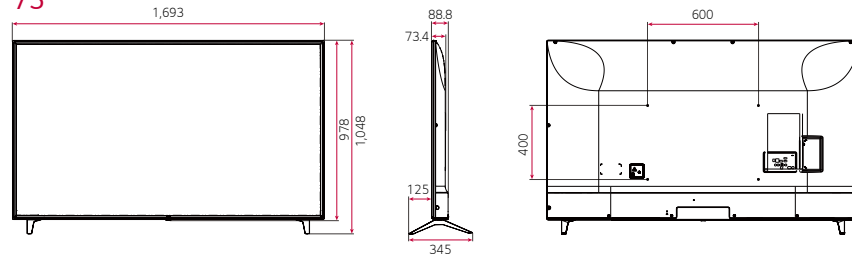

DIMENSION (unit: mm)

Commercial TV

UT640S Series (EU/CIS)

75"

70"

65"

60"

55"

49"

43"

* Dimensions & Jack Panels (Read/Side) may differ from the above image, so please contact LG sales team to verify before ordering.

* The UT640S series basically have a two-pole stand, but it is able to detach the stand from the body, per service environment (can be used as a wall-mount unit).

75"

70"

65" | 60" | 55" | 49" | 43"

* Dimensions & Jack Panels (Read/Side) may differ from the above image, so please contact LG sales team to verify before ordering.
* The UT640S series basically have a two-pole stand, but it is able to detach the stand from the body, per service environment (can be used as a wall-mount unit).