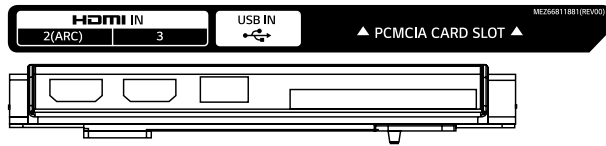

75"

70"

65" | 60" | 55" | 49" | 43"

* Dimensions & Jack Panels (Read/Side) may differ from the above image, so please contact LG sales team to verify before ordering.
* The UT640S series basically have a two-pole stand, but it is able to detach the stand from the body, per service environment (can be used as a wall-mount unit).