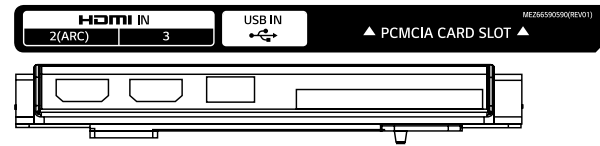

75"

70"

65" | 60" | 55" | 49" | 43"

* Dimensions & Jack Panels (Read/Side) may differ from the above image, so please contact LG sales team to verify before ordering.
* The UT640S series basically have a two-pole stand, but it is able to detach the stand from the body, per service environment (can be used as a wall-mount unit).