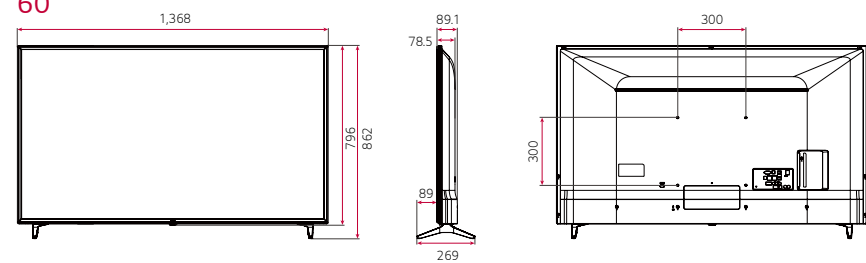

DIMENSION (unit: mm)

Commercial TV

UT640S Series (EU/CIS)

75"

70"

65"

60"

55"

49"

43"

* Dimensions & Jack Panels (Read/Side) may differ from the above image, so please contact LG sales team to verify before ordering.

* The UT640S series basically have a two-pole stand, but it is able to detach the stand from the body, per service environment (can be used as a wall-mount unit).

75"

70"

65" | 60" | 55" | 49" | 43"

* Dimensions & Jack Panels (Read/Side) may differ from the above image, so please contact LG sales team to verify before ordering.
* The UT640S series basically have a two-pole stand, but it is able to detach the stand from the body, per service environment (can be used as a wall-mount unit).