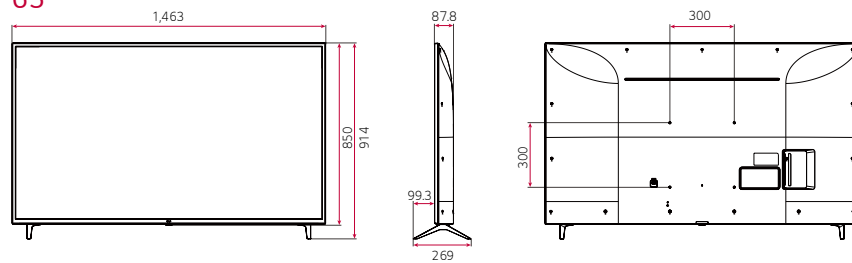

DIMENSION (unit: mm)

Commercial TV

UT640S Series (EU/CIS)

75"

70"

65"

60"

55"

49"

43"

* Dimensions & Jack Panels (Read/Side) may differ from the above image, so please contact LG sales team to verify before ordering.

* The UT640S series basically have a two-pole stand, but it is able to detach the stand from the body, per service environment (can be used as a wall-mount unit).

75"

70"

65" | 60" | 55" | 49" | 43"

* Dimensions & Jack Panels (Read/Side) may differ from the above image, so please contact LG sales team to verify before ordering.
* The UT640S series basically have a two-pole stand, but it is able to detach the stand from the body, per service environment (can be used as a wall-mount unit).