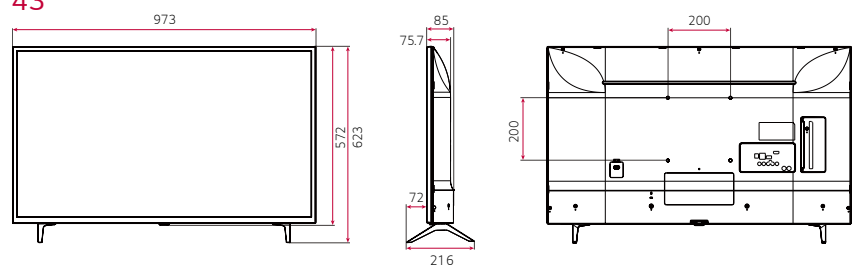

DIMENSION (unit: mm)

Commercial TV

UT640S Series (EU/CIS)

75"

70"

65"

60"

55"

49"

43"

* Dimensions & Jack Panels (Read/Side) may differ from the above image, so please contact LG sales team to verify before ordering.

* The UT640S series basically have a two-pole stand, but it is able to detach the stand from the body, per service environment (can be used as a wall-mount unit).

75"

70"

65" | 60" | 55" | 49" | 43"

* Dimensions & Jack Panels (Read/Side) may differ from the above image, so please contact LG sales team to verify before ordering.
* The UT640S series basically have a two-pole stand, but it is able to detach the stand from the body, per service environment (can be used as a wall-mount unit).