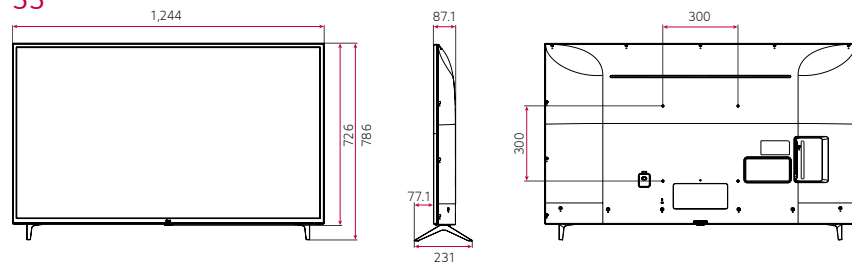

DIMENSION (unit: mm)

Commercial TV

UT640S Series (EU/CIS)

75"

70"

65"

60"

55"

49"

43"

* Dimensions & Jack Panels (Read/Side) may differ from the above image, so please contact LG sales team to verify before ordering.

* The UT640S series basically have a two-pole stand, but it is able to detach the stand from the body, per service environment (can be used as a wall-mount unit).

75"

70"

65" | 60" | 55" | 49" | 43"

* Dimensions & Jack Panels (Read/Side) may differ from the above image, so please contact LG sales team to verify before ordering.
* The UT640S series basically have a two-pole stand, but it is able to detach the stand from the body, per service environment (can be used as a wall-mount unit).