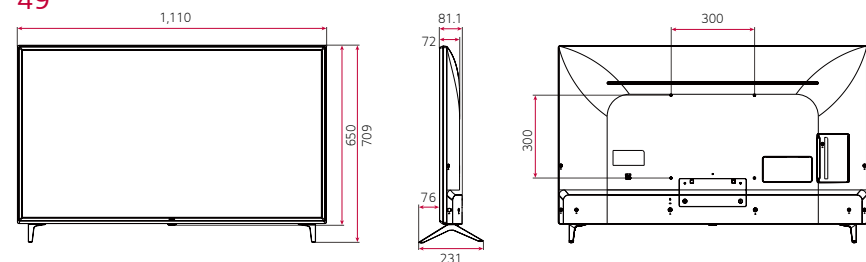

DIMENSION (unit: mm)

Commercial TV

UT640S Series (EU/CIS)

75"

70"

65"

60"

55"

49"

43"

* Dimensions & Jack Panels (Read/Side) may differ from the above image, so please contact LG sales team to verify before ordering.

* The UT640S series basically have a two-pole stand, but it is able to detach the stand from the body, per service environment (can be used as a wall-mount unit).

75"

70"

65" | 60" | 55" | 49" | 43"

* Dimensions & Jack Panels (Read/Side) may differ from the above image, so please contact LG sales team to verify before ordering.
* The UT640S series basically have a two-pole stand, but it is able to detach the stand from the body, per service environment (can be used as a wall-mount unit).