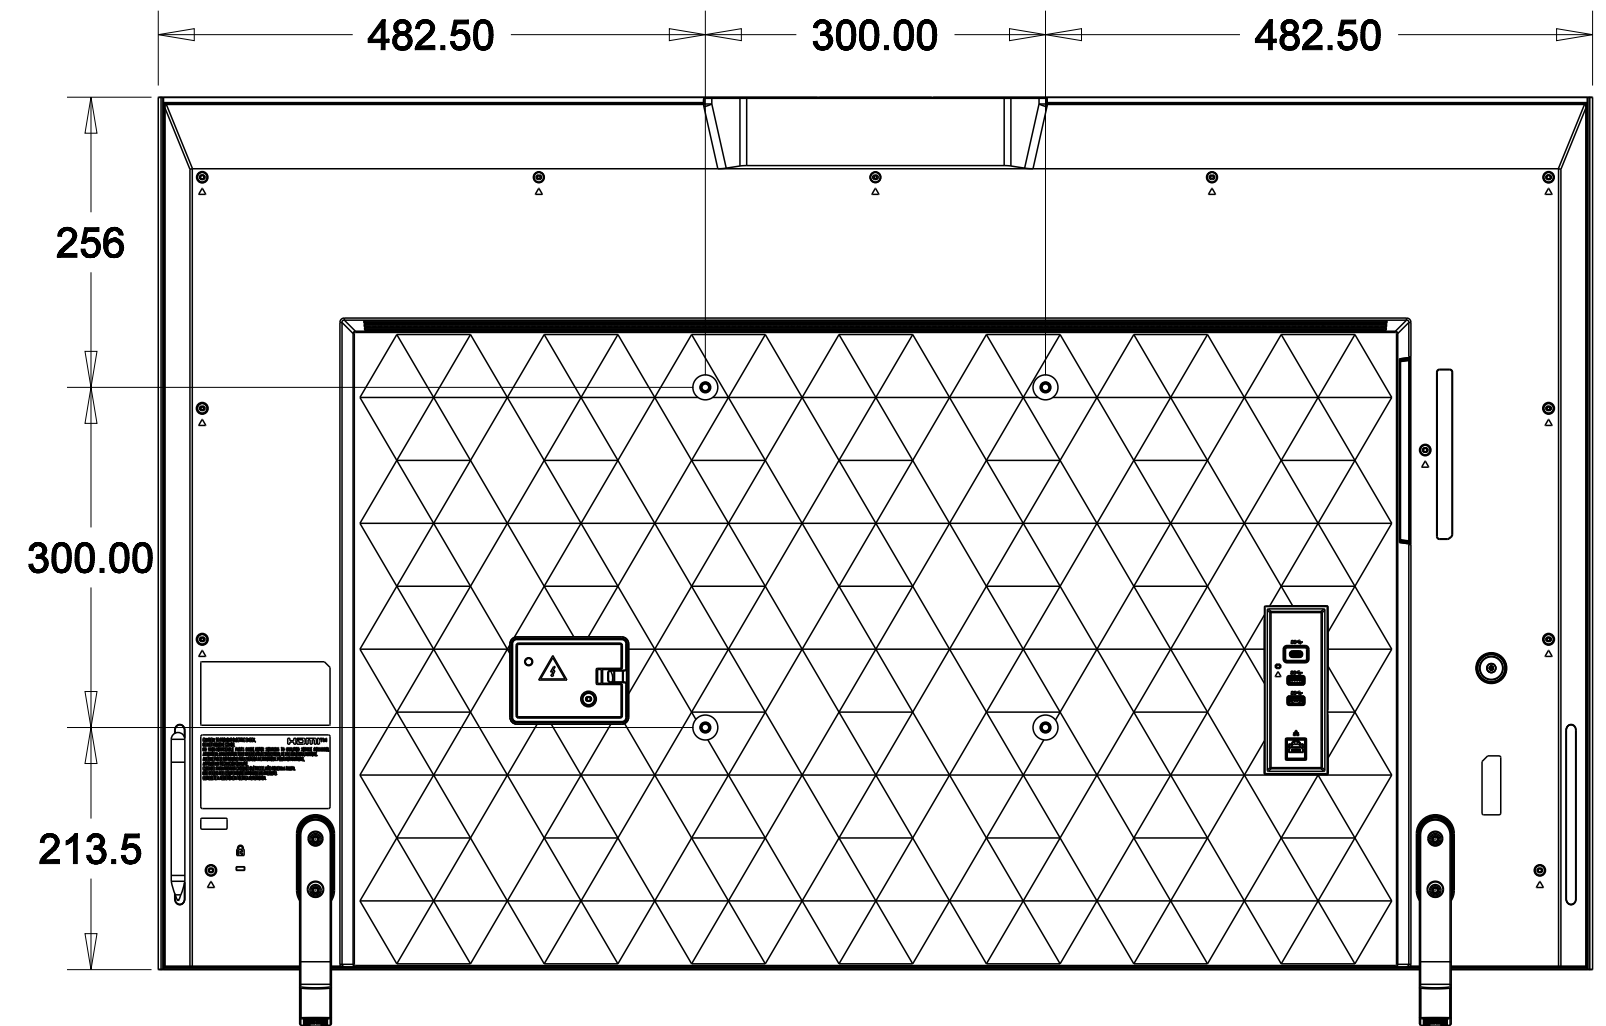

Model: 55CT5WJ
Unit : mm

Stand sold separately
Stand Model : ST-653TW

M6 VESA 300 x 300