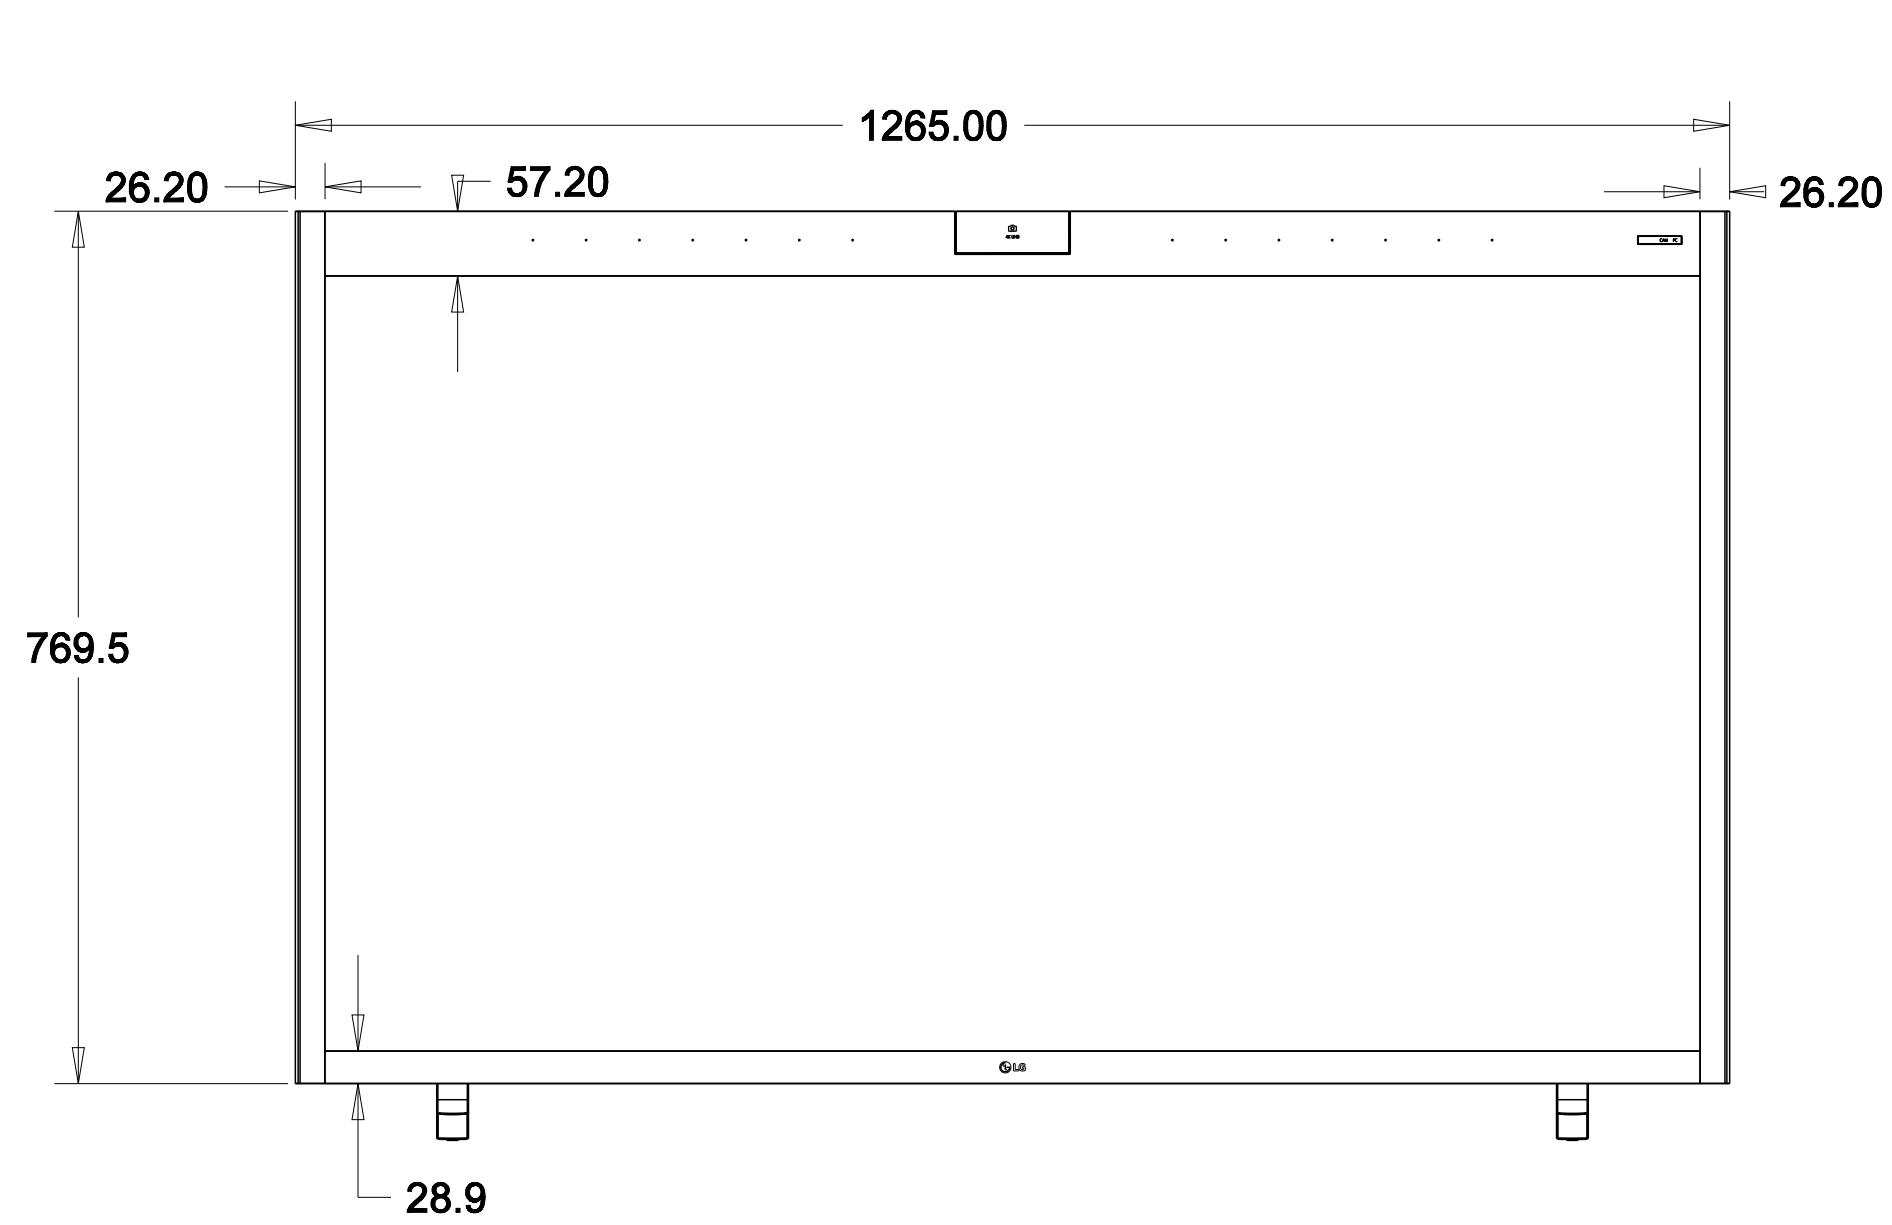

Model: 55CT5WJ
Unit : mm

Stand sold separately
Stand Model : ST-653TW

M6 VESA 300 x 300