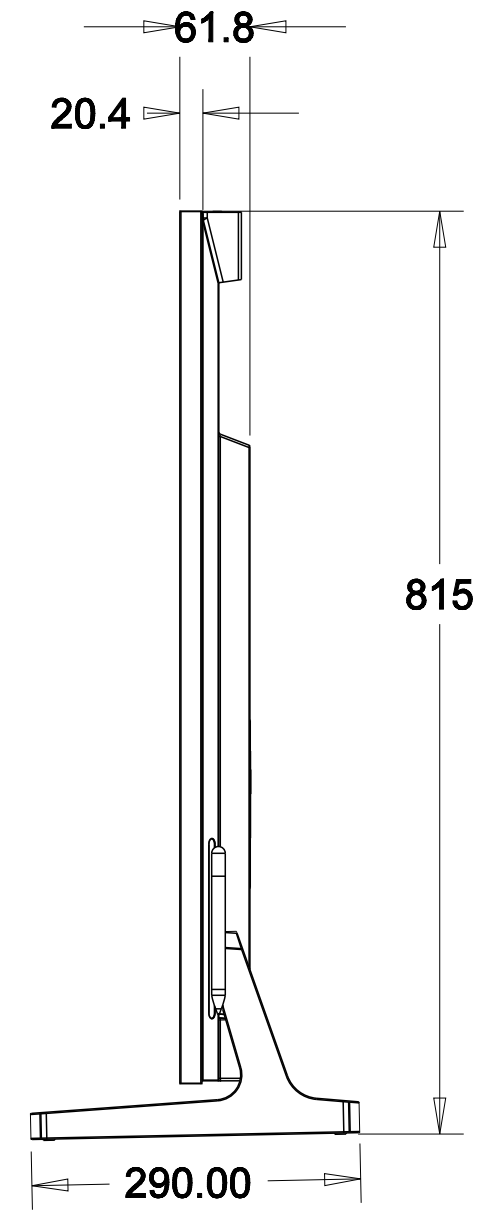

Model: 55CT5WJ
Unit : mm

Stand sold separately
Stand Model : ST-653TW

M6 VESA 300 x 300