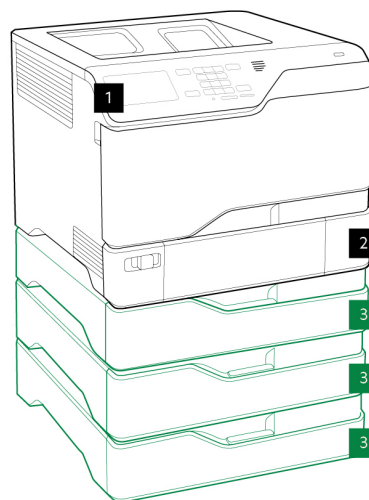

CS725de

Lexmark CS725de delivers high-quality color printing and reliable performance. Easy-to-use features and solutions increase efficiency. Energy-saving features make responsible printing easy. Perfect for library/office/lab printing, with touch screen, double sided printing.

- 1 4.3-in color touch screen
- 2 550-sheet input with 100-sheet multi-purpose feeder
- 3 550-sheet tray

4 Adjustable printer stand

- Standard
- Optional

708900023	Lexmark CS725de color library/office/lab printing, touch screen, duplex, network, Ethernet cable and 3-Year Warranty - NYCDOE DIIT APPROVED and PCS supported		$1,218.25
FAMIS ID#	Option description	Lexmark part #	CDW pricing
358038359	Lexmark CS725, CX725 550-sheet drawer, letter or legal	40C2100	$225.96
358038367	Lexmark CS622, CS725, CX622, CX725, MS810, MS822, MX711, MX722 adjustable stand	40C2300	$287.99
358043700	Lexmark CS725, CX725 MarkNet N8360 802.11 a/b/g/n Internal Wireless Print Server plus NFC Module (27X0803)	27X0803	$110.00
358038286	Lexmark CS725 High Yield, Black Return Program Toner Cartridge-74C1HK0 (25k pages)	74C1HK0	$108.79
358038294	Lexmark CS725 High Yield, Cyan Return Program Toner Cartridge-74C1HCO (16k pages)	74C1HCO	$104.22
358038308	Lexmark CS725 High Yield, Magenta Return Program Toner Cartridge-74C1HMO (16k pages)	74C1HMO	$104.22
358038316	Lexmark CS725 High Yield, Yellow Return Program Toner Cartridge-74C1HYO (16k pages)	74C1HYO	$104.22
358038324	Lexmark CS725, CX725 waste toner container-74COW00 (90k pages)	74COW00	$8.66
358038332	Lexmark CS725, CX725 Black Return Program Imaging Unit (150k pages)	74COZKO	$24.65
358038340	Lexmark CS725, CX725 Color (CMY) Return Program Imaging Unit (150k pages)	74COZVO	$82.06
358424453	Lexmark CS725, CX725 transfer belt maintenance kit 150k pages)	40X9929	$139.95
358424461	Lexmark CS725, CX725 fuser maintenance 110-120V (150k pages)	41X0554	$179.52