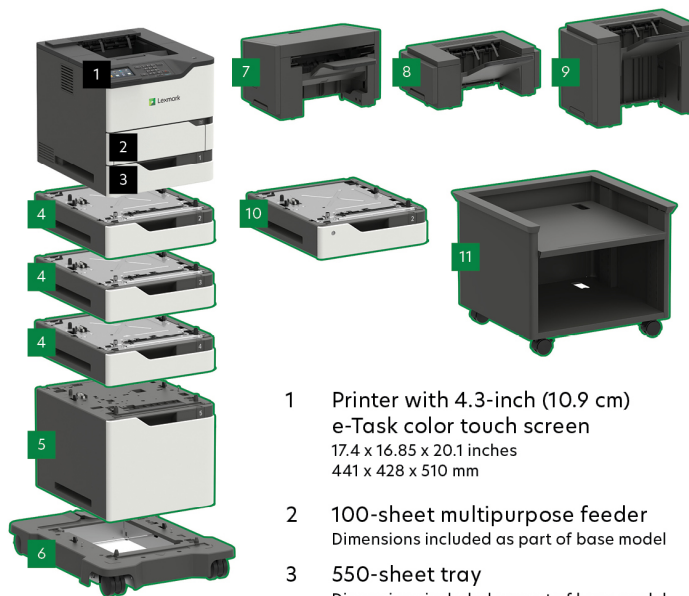

- 1 Printer with 4.3-inch (10.9 cm) e-Task color touch screen
  17.4 x 16.85 x 20.1 inches
  441 x 428 x 510 mm
- 2 100-sheet multipurpose feeder
  Dimensions included as part of base model
- 3 550-sheet tray
  Dimensions included as part of base model

- 4 550-sheet tray
  4.3 x 16.85 x 20.1 inches
  110 x 428 x 510 mm
- 5 2100-sheet tray
  13.8 x 16.85 x 20.1 inches
  350 x 428 x 510 mm
- 6 Caster base
  5 x 20.5 x 27.3 inches
  126 x 521 x 693 mm
- 7 Staple finisher
  9.7 x 17.1 x 16.3 inches
  246 x 435 x 414 mm
- 8 Output expander
  6.5 x 16.6 x 15.0 inches
  165 x 421 x 380 mm

- 9 High capacity output expander
  12.2 x 16.6 x 13.2 inches
  310 x 421 x 335 mm
- 10 550-sheet lockable tray
  4.3 x 16.85 x 20.1 inches
  110 x 428 x 510 mm
- 11 Adjustable printer stand
  23 x 23.5 x 23.5
  584.2 x 596.9 x 596.9

Standard
 Optional

708900474	Lexmark MS822de classroom/ats office printing, duplex, touch screen, network, Ethernet cable and 3-Year Warranty - NYCDOE DIIT APPROVED and PCS supported		$724.46
356182469	Lexmark MS822de wireless classroom/ats office printing, duplex, touch screen, network, Ethernet cable and 3-Year Warranty - NYCDOE DIIT APPROVED and PCS supported		$834.46
708900475	Lexmark MS822dte classroom/ats office printing, duplex, touch screen, two paper trays, network, Ethernet cable and 3-Year Warranty - NYCDOE DIIT APPROVED and PCS supported		$931.43
356182558	Lexmark MS822dte classroom/ats office printing, duplex, touch screen, 2 drawers plus output expander, Ethernet cable and 3-Year Warranty - NYCDOE DIIT APPROVED and PCS supported		$1,055.19
356182647	Lexmark MS822dte classroom/ats office printing, duplex, touch screen, high capacity input and output, free standing, Ethernet cable and 3-Year Warranty - NYCDOE DIIT APPROVED and PCS supported		$2,092.08
FAMIS ID#	Option description	Lexmark part #	CDW pricing
TBD	Lexmark MS822, MX722 550-sheet tray, adjustable to legal or letter	50G0802	$206.97
TBD	Lexmark MS822, MX722 2100- sheet tray, adjustable to legal or letter	50G0804	$414.96
TBD	Lexmark MS822, MX722 550-sheet lockable tray, adjustable to legal or letter	50G0822	$251.07
TBD	Lexmark MS822 staple finisher (50G0850)	50G0850	$251.07
311313221	Lexmark T650, T654, MS810, MS822 staple cartridges (3 pack)	25A0013	$76.78
TBD	Lexmark MS822 output expander	50G0851	$123.76
TBD	Lexmark MS822 high capacity output expander	50G0853	$331.76
TBD	Lexmark MS822, MX722 caster base	50G0855	$290.17
358038367	Lexmark CS622, CS725, CX622, CX725, MS810, MS822, MX711, MX722 adjustable stand	40C2300	$287.99
TBD	Lexmark CS622 CX622, MS621, MX421, MX522, MS822, MX722 MarkNet N8372 802.11 a/b/g/n/ac Wireless Print Server plus NFC	27X6410	$49.00
TBD	Lexmark MS822, MX722 High Yield Black Return Program Toner Cartridge-58D1H00 (15k pages)	58D1H00	$83.45
TBD	Lexmark MS822, MX722 Black Return Program Imaging Unit - 58D0Z00 (150k pages)	58D0Z00	$36.06
TBD	Lexmark MS822, MX722 fuser maintenance kit, 110-120V, Type 00, Ltr	TBD	$TBD
TBD	Lexmark MS822, MX722 roller maintenance kit	TBD	$TBD