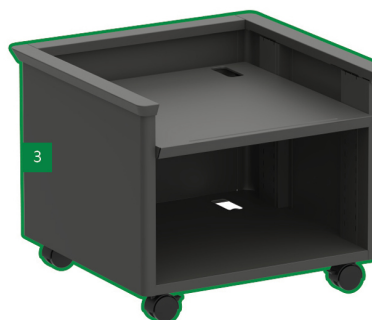

708900045	Lexmark MX522adhe library/office/lab ATS printing, scanning, copying, fax, touch screen, hard drive, duplex, network, Ethernet cable and 3-Year Warranty - NYCDOE DIIT APPROVED and PCS supported	$951.00	
356182825	Lexmark MX522adhe wireless library/office/lab printing, scanning, copying, fax, touch screen, hard drive, duplex, network, Ethernet cable and 3-Year Warranty - NYCDOE DIIT APPROVED and PCS supported	$1,000.00	
FAMIS ID#	Option description	Lexmark part #	CDW pricing
313545952	Lexmark MS621, MX421, MX522 550-sheet tray, adjustable to legal or letter	36S3110	$188.04
313545960	Lexmark MS621, MX421, MX522, MS510, MX410, MX511, CS510, CX510 adjustable printer stand	35S8502	$282.58
TBD	Lexmark CS622 CX622, MS621, MX421, MX522, MS822, MX722 MarkNet N8372 802.11 a/b/g/n/ac Wireless Print Server plus NFC	27X6410	$49.00
TBD	Lexmark MS621, MX421, MX522 Extra High Yield Black Return Program Toner Cartridge-56F1X00 (20k pages)	56F1X00	$150.12
TBD	Lexmark MS621, MX522 Ultra High Yield Black Return Program Toner Cartridge-56F1U00 (25k pages)	56F1U00	$154.53
TBD	Lexmark MS621, MX421, MX522 Black Return Program Imaging Unit-56F0Z00 (60k pages)	56F0Z00	$26.49
TBD	Lexmark MX522 fuser maintenance kit, 110-120V	TBD	$TBD