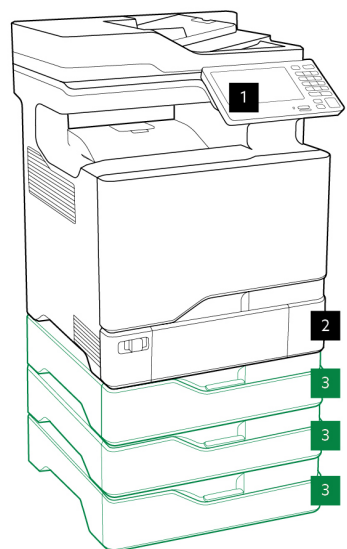

CX725dhe

The Lexmark CX725dhe MFP delivers high-quality color printing and reliable performance. Security controls and workflow-enhancing solutions make high-volume printing easy and secure. Perfect for library/office/lab printing, scanning, copying, fax and touch screen.

- 1 7-in color touch screen
- 2 550-sheet input with 100-sheet multi-purpose feeder
- 3 550-sheet tray

4 Adjustable printer stand

Standard
Optional

708900166	Lexmark CX725dhe color library/office/lab print, scan, copy, fax, touch screen, hard drive, duplex, network, Ethernet cable and 3-Year Warranty - NYCDOE DIIT APPROVED and PCS supported		$2,044.87
356183090	Lexmark CX725dhe color library/office/lab print, scan, copy, fax, touch screen, hard drive, duplex, three extra drawers plus caster base, network, Ethernet cable and 3-Year Warranty - NYCDOE DIIT APPROVED and PCS supported		$3,011.69
FAMIS ID#	Option description	Lexmark part #	CDW pricing
358038359	Lexmark CS725, CX725 550-sheet drawer, letter or legal	40C2100	$225.96
358038367	Lexmark CS622, CS725, CX622, CX725, MS810, MS822, MX711, MX722 adjustable stand	40C2300	$287.99
358043700	Lexmark CS725, CX725 MarkNet N8360 802.11 a/b/g/n Internal Wireless Print Server plus NFC Module (27X0803)	27X0803	$110.00
358038278	Lexmark CX725 High Yield, Black Return Program Toner Cartridge-84C1HK0 (25k pages)	84C1HK0	$125.37
358038243	Lexmark CX725 High Yield, Cyan Return Program Toner Cartridge-84C1HC0 (16k pages)	84C1HC0	$135.95
358038251	Lexmark CX725 High Yield, Magenta Return Program Toner Cartridge-84C1HM0 (16k pages)	84C1HM0	$135.95
35803826X	Lexmark CX725 High Yield, Yellow Return Program Toner Cartridge-84C1HY0 (16k pages)	84C1HY0	$135.95
358038324	Lexmark CS725, CX725 waste toner container-74C0W00 (90k pages)	74C0W00	$8.66
358038332	Lexmark CS725, CX725 Black Return Program Imaging Unit (150k pages)	74C0ZK0	$24.65
358038340	Lexmark CS725, CX725 Color (CMY) Return Program Imaging Unit (150k pages)	74C0ZV0	$82.06
358424453	Lexmark CS725, CX725 transfer belt maintenance kit 150k pages)	40X9929	$139.95
358424461	Lexmark CS725, CX725 fuser maintenance 110-120V (150k pages)	41X0554	$179.52