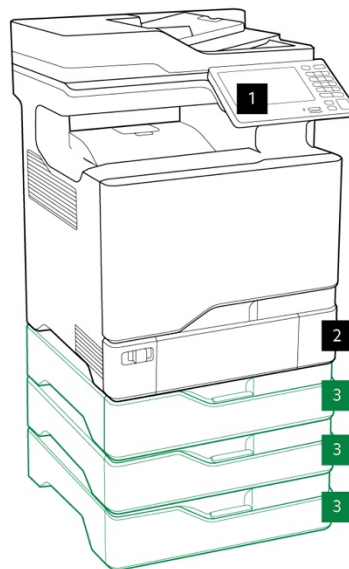

- 1 7-in color touch screen
- 2 550-sheet input with 100-sheet multi-purpose feeder
- 3 550-sheet tray