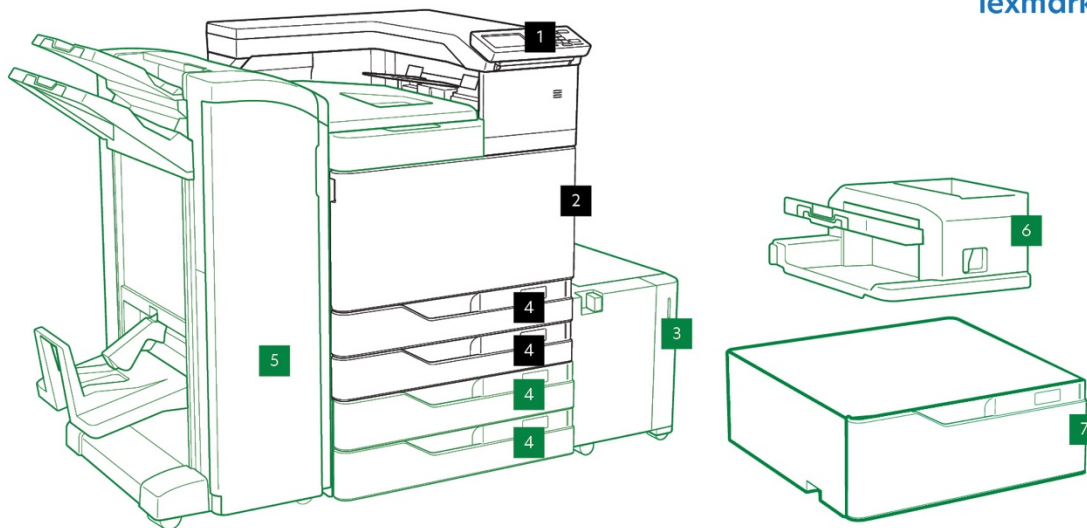

CS921de

The Lexmark CS921de delivers high-volume color printing at up to 35 pages per minute (A4/letter) and multi-format output up to SRA3/12x18 with optional finishing.

- 1. Color Laser
- 2. Integrated Duplex
- 3. Print Speed: Up to 35 ppm
- 4. Recommended Monthly Page Volume: 4000 - 20000 pages