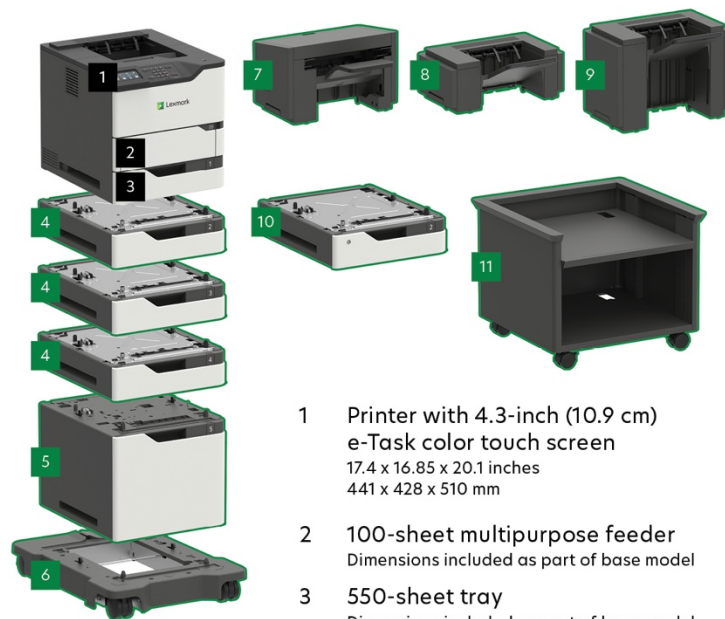

- 1 Printer with 4.3-inch (10.9 cm) e-Task color touch screen
  17.4 x 16.85 x 20.1 inches
  441 x 428 x 510 mm
- 2 100-sheet multipurpose feeder
  Dimensions included as part of base model
- 3 550-sheet tray
  Dimensions included as part of base model

- 4 550-sheet tray
  4.3 x 16.85 x 20.1 inches
  110 x 428 x 510 mm
- 5 2100-sheet tray
  13.8 x 16.85 x 20.1 inches
  350 x 428 x 510 mm
- 6 Caster base
  5 x 20.5 x 27.3 inches
  126 x 521 x 693 mm
- 7 Staple finisher
  9.7 x 17.1 x 16.3 inches
  246 x 435 x 414 mm
- 8 Output expander
  6.5 x 16.6 x 15.0 inches
  165 x 421 x 380 mm

- 9 High capacity output expander
  12.2 x 16.6 x 13.2 inches
  310 x 421 x 335 mm
- 10 550-sheet lockable tray
  4.3 x 16.85 x 20.1 inches
  110 x 428 x 510 mm
- 11 Adjustable printer stand
  23 x 23.5 x 23.5
  584.2 x 596.9 x 596.9

Standard
 Optional