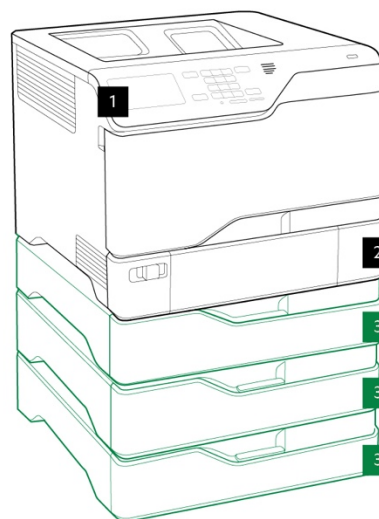

CS725de

Lexmark CS725de delivers high-quality color printing and reliable performance. Easy-to-use features and solutions increase efficiency. Energy-saving features make responsible printing easy. Perfect for library/office/lab printing, with touch screen, double sided printing.

- 1 4.3-in color touch screen
- 2 550-sheet input with 100-sheet multi-purpose feeder
- 3 550-sheet tray

4 Adjustable printer stand

- Standard
- Optional

356194892	Lexmark CS725de color library/office/lab printing, touch screen, duplex, network, Ethernet cable and 3-Year Warranty – CS725 NYCDOE DIIT APPROVED and PCS supported		$1,218.25
FAMIS ID#	Option description	Lexmark part #	CDW pricing
358038359	Lexmark CS725, CX725 550-sheet drawer, letter or legal	40C2100	$225.96
358576326	Lexmark CS622, CS725, CX622, CX725, MS810, MS822, MX711, MX722 adjustable stand	40C2300	$287.99
358043700	Lexmark CS725, CX725 MarkNet N8360 802.11 a/b/g/n Internal Wireless Print Server plus NFC Module (27X0803)	27X0803	$110.00
358038286	Lexmark CS725 High Yield, Black Return Program Toner Cartridge-74C1HK0 (25k pages)	74C1HK0	$108.79
358038294	Lexmark CS725 High Yield, Cyan Return Program Toner Cartridge-74C1HCO (16k pages)	74C1HCO	$104.22
358038308	Lexmark CS725 High Yield, Magenta Return Program Toner Cartridge-74C1HMO (16k pages)	74C1HMO	$104.22
358038316	Lexmark CS725 High Yield, Yellow Return Program Toner Cartridge-74C1HY0 (16k pages)	74C1HY0	$104.22
358038324	Lexmark CS725, CX725 waste toner container-74C0W00 (90k pages)	74C0W00	$8.66
358038332	Lexmark CS725, CX725 Black Return Program Imaging Unit (150k pages)	74C0ZK0	$24.65
358038340	Lexmark CS725, CX725 Color (CMY) Return Program Imaging Unit (150k pages)	74C0ZV0	$82.06
358424453	Lexmark CS725, CX725 transfer belt maintenance kit 150k pages)	40X9929	$139.95
358424461	Lexmark CS725, CX725 fuser maintenance 110-120V (150k pages)	41X0554	$179.52