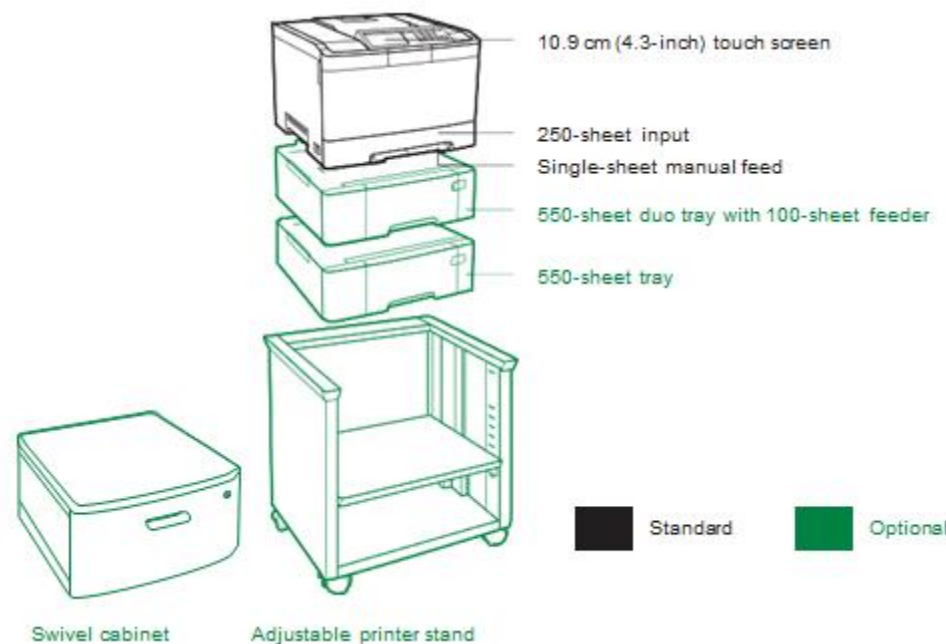

CS510de

With PANTONE® color matching, workflow solutions, 2-sided printing and super-fast speeds, the Lexmark CS510de is a workhorse winner. Perfect for Color Classroom Printing. Add a Wireless Pod and this device is perfect for your Mobile Carts.

708900001	Lexmark CS510de Color Classroom Printing, Touch Screen, Duplex, Network, Ethernet Cable and 3-Year Warranty - NYCDOE DIIT APPROVED and PCS Supported		$677.24
356182736	Lexmark CS510dw Wireless Color Classroom Printing with Touch Screen, Duplex, Network, Ethernet Cable and 3-Year Warranty - NYCDOE DIIT APPROVED and PCS Supported		$718.21
FAMIS ID#	Option Description	Lexmark Part #	CDW Pricing
313545979	Lexmark CS510, CX510 650-Sheet Duo Tray, Adjustable to Legal or Letter (550 plus 100 sheet multi)	38C0626	$167.03
313545987	Lexmark CS510, CX510 550-Sheet Tray, Adjustable to Legal or Letter	38C0636	$167.03
313545960	Lexmark MS510, MX410, MX511, CS510, CX510 Adjustable Printer Stand	35S8502	$282.58
313545944	Lexmark C748, X748, MS510, MS810, MX410, MX511, MX711, CS510, CX510 Swivel Cabinet	3073173	$209.05
31354591X	Lexmark CS510 MarkNet N8352 802.11b/g/n External Wireless Print Server (27X0130)	27X0130	$40.97
313546215	Lexmark CS510 Extra High Yield, 701XC Cyan Return Program Toner Cartridge-70C1XC0 (4k Pages)	70C1XC0	$48.56
313546231	Lexmark CS510 Extra High Yield, 701XM Magenta Return Program Toner Cartridge-70C1XM0 (4k Pages)	70C1XM0	$48.56
31354624X	Lexmark CS510 Extra High Yield, 701XY Yellow Return Program Toner Cartridge-70C1XY0 (4k Pages)	70C1XY0	$48.56
313546223	Lexmark CS510 Extra High Yield, 701XK Black Return Program Toner Cartridge-70C1XK0 (8k Pages)	70C1XK0	$47.10
311315356	Lexmark CS510, CX510, C544, X544 Waster Toner Bottle (36k Pages)	C540X75G	$3.44
313546207	Lexmark CS510, CX510 700Z5 Black & Color Imaging Kit (40k Pages)	70C0Z50	$83.07
313546193	Lexmark CS510, CX510 700P Photoconductor Unit (40k Pages)	70C0P00	$44.96
313546169	Lexmark CS510, CX510 700D2 Cyan Developer Unit (40k Pages)	70C0D20	$14.99
313546177	Lexmark CS510, CX510 700D3 Magenta Developer Unit (40k Pages)	70C0D30	$14.99
313546185	Lexmark CS510, CX510 700D4 Yellow Developer Unit (40k Pages)	70C0D40	$14.99
313546150	Lexmark CS510, CX510 700D1 Black Developer Unit (40k Pages)	70C0D10	$14.99
314108599	Lexmark CS510, CX510 Fuser+ITU Maintenance kit, 110-120V (85k Pages)	40X7615	$89.57