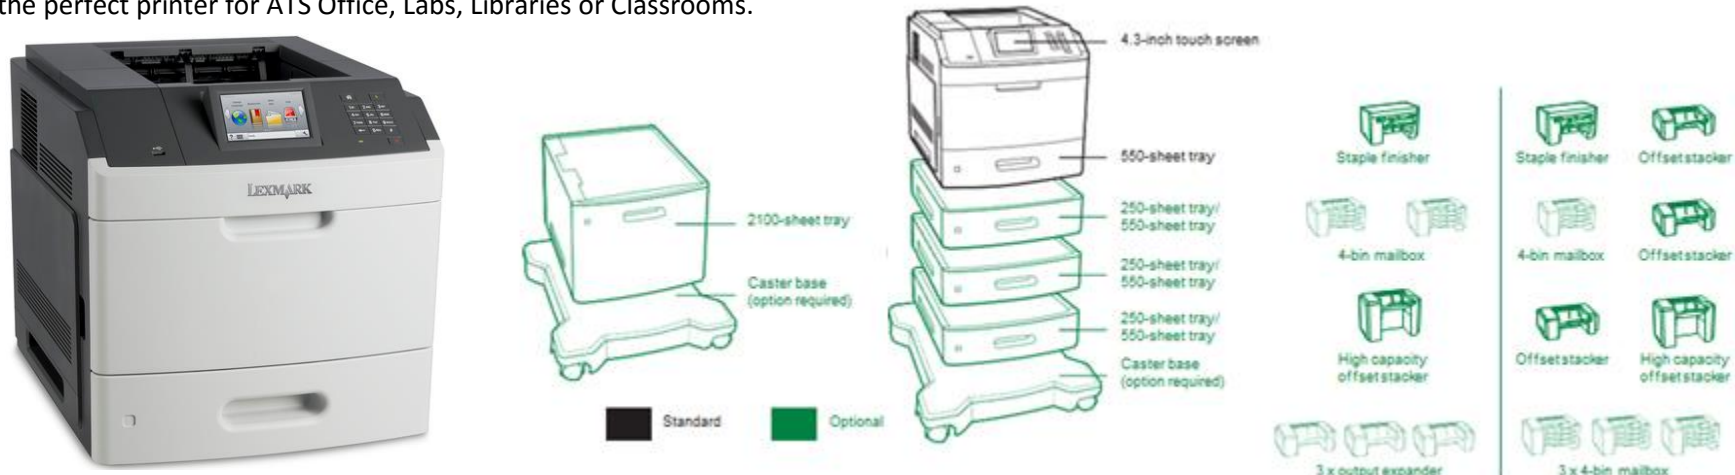

MS810de Talk about a top performer. With blazing print speeds, workflow solutions, 2-sided printing and multiple finishing styles, the Lexmark MS810de is the perfect printer for ATS Office, Labs, Libraries or Classrooms.

708900474	Lexmark MS810de Classroom/ATS Office Printing, Duplex, Touch Screen, Network, Ethernet Cable and 3-Year Warranty - NYCDOE DIIT APPROVED and PCS Supported		$724.46
356182469	Lexmark MS810de Wireless Classroom/ATS Office Printing, Duplex, Touch Screen, Network, Ethernet Cable and 3-Year Warranty - NYCDOE DIIT APPROVED and PCS Supported		$834.46
708900475	Lexmark MS810dte Classroom/ATS Office Printing, Duplex, Touch Screen, Two Paper Trays, Network, Ethernet Cable and 3-Year Warranty - NYCDOE DIIT APPROVED and PCS Supported		$931.43
356182558	Lexmark MS810dte Classroom/ATS Office Printing, Duplex, Touch Screen, 2 Drawers plus Output Expander, Ethernet Cable and 3-Year Warranty - NYCDOE DIIT APPROVED and PCS Supported		$1,055.19
356182647	Lexmark MS810dte Classroom/ATS Office Printing, Duplex, Touch Screen, High Capacity Input and Output, Free Standing, Ethernet Cable and 3-Year Warranty - NYCDOE DIIT APPROVED and PCS Supported		$2,092.08
FAMIS ID#	Option Description	Lexmark Part #	CDW Pricing
313545995	Lexmark MS810, MX711 550-Sheet Tray, Adjustable to Legal or Letter	40G0802	$206.97
313546002	Lexmark MS810, MX711 2100-Sheet Tray, Adjustable to Legal or Letter	40G0804	$414.96
313546010	Lexmark MS810, MX711 550-Sheet Lockable Tray, Adjustable to Legal or Letter	40G0822	$251.07
313546029	Lexmark MS810 Staple Finisher (40G0850)	40G0850	$251.07
311313221	Lexmark T650, T654, MS810 Staple Cartridges (3 pack)	25A0013	$76.78
313546037	Lexmark MS810 Output Expander	40G0851	$123.76
313546045	Lexmark MS810 High Capacity Output Expander	40G0853	$331.76
313546053	Lexmark MS810, MX711 Caster Base	40G0855	$290.17
313545944	Lexmark C748, X748, MS510, MS810, MX410, MX511, MX711, CS510, CX510 Swivel Cabinet	3073173	$209.05
313545928	Lexmark C748, X748, MS810, MX711 MarkNet N8350 802.11 b/g/n Internal Wireless Print Server (27X0225)	27X0225	$110.00
31354610X	Lexmark MS810 High Yield, 521H Black Return Program Toner Cartridge-52D1H00 (25k Pages)	52D1H00	$142.52
313546290	Lexmark MS810, MX711 520Z Black Return Program Imaging Unit (100k Pages)	52D0Z00	$16.09
314108572	Lexmark MS810, MX711 Fuser Maintenance Kit, 110-120V, Type 05, Ltr (200k Pages)	40X8425	$97.17
314108580	Lexmark MS810, MX711 Roller Maintenance Kit (300k Pages)	40X7706	$18.85