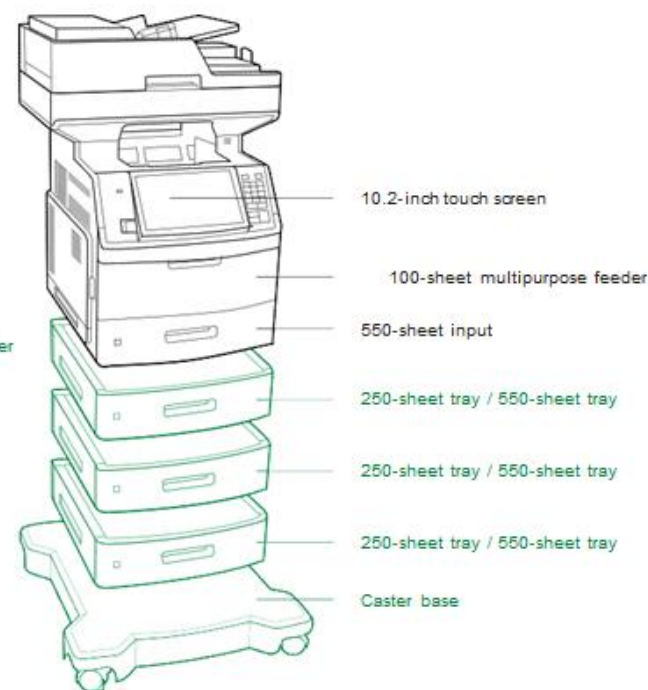

MX711dhe

The all new MX711dhe is an ENHANCED VERSION of your office MFP. The Double Sized Automatic Document Feeder cuts down on your work load. Speed those scan jobs with this incredibly fast scanner. With 70 pages a minute printing and 150 page ADF, you won't believe how quickly that job gets done.

ATS SCANNING, ATS PRINTING, SCHOOLNET, REGENTS, ATTENDANCE and MORE.

708900056	Lexmark MX711dhe ATS/Library/Office/Lab Printing, Scanning, Copying, Fax, Touch Screen, Hard Drive, Duplex, Network, Ethernet Cable and 3-Year Warranty - NYCDOE DIIT APPROVED and PCS Supported	$2,221.89	
356182914	Lexmark MX711dhe Library/Office/Lab Printing, Scanning, Copying, Fax, Touch Screen, Hard Drive, Duplex, Three Extra Drawers plus Caster Base, Ethernet Cable and 3-Year Warranty - NYCDOE DIIT APPROVED and PCS Supported	$3,132.95	
FAMIS ID#	Option Description	Lexmark Part #	CDW Pricing
313545995	Lexmark MS810, MX711 550-Sheet Tray, Adjustable to Legal or Letter	40G0802	$206.97
313546010	Lexmark MS810, MX711 550-Sheet Lockable Tray, Adjustable to Legal or Letter	40G0822	$251.07
313546002	Lexmark MS810, MX711 2100-Sheet Tray, Adjustable to Legal or Letter	40G0804	$414.96
313546053	Lexmark MS810, MX711 Caster Base	40G0855	$290.17
313545944	Lexmark C748, X748, MS510, MS810, MX410, MX511, MX711, CS510, CX510 Swivel Cabinet	3073173	$209.05
313545928	Lexmark C748, X748, MS810, MX711 MarkNet N8350 802.11 b/g/n Internal Wireless Print Server (27X0225)	27X0225	$110.00
313546134	Lexmark MX711 High Yield, 621H Black Return Program Toner Cartridge-62D1H00 (25k Pages)	62D1H00	$153.57
313546142	Lexmark MX711 Extra High Yield, 621X Black Return Program Toner Cartridge-62D1X00 (45k Pages)	62D1X00	$240.19
313546290	Lexmark MS810, MX711 520Z Black Return Program Imaging Unit (100k Pages)	52D0Z00	$16.09
314108572	Lexmark MS810, MX711 Fuser Maintenance Kit, 110-120V, Type 05, Ltr (200k Pages)	40X8425	$97.17
314108580	Lexmark MS810, MX711 Roller Maintenance Kit (300k Pages)	40X7706	$18.85
314108610	Lexmark MX711 ADF Maintenance Kit (120k Pages)	40X8431	$45.54