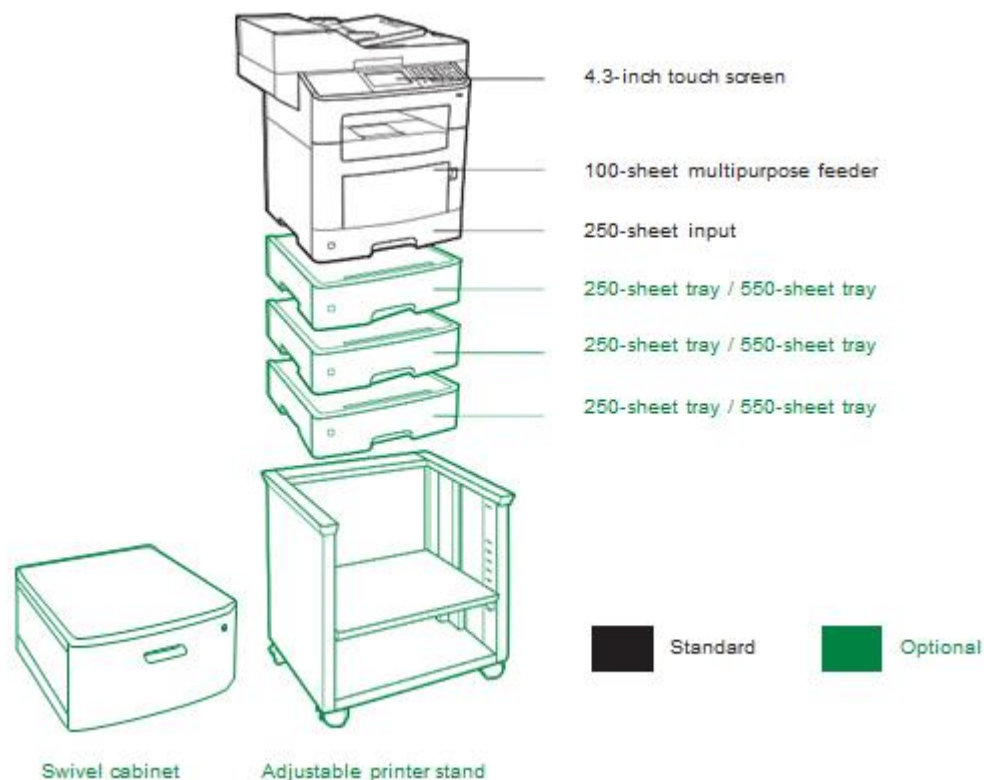

MX511dhe

The Lexmark MX511dhe with fax delivers productivity solutions, 2-sided printing and fast processor, print, copy and scan speeds—all to help propel your business forward. The Lexmark MX511dhe offers ATS SCANNING, ATS PRINTING, SCHOOLNET, REGENTS, ATTENDANCE and MORE. Perfect for Small Office, Classroom or ATS Print or ATS Scan.

This Mid-range printer is recommended for a small school with small volume printing.

708900045	Lexmark MX511dhe Library/Office/Lab ATS Printing, Scanning, Copying, Fax, Touch Screen, Hard Drive, Duplex, Network, Ethernet Cable and 3-Year Warranty - NYCDOE DIIT APPROVED and PCS Supported	$1,031.65
356182825	Lexmark MX511dhe Wireless Library/Office/Lab Printing, Scanning, Copying, Fax, Touch Screen, Hard Drive, Duplex, Network, Ethernet Cable and 3-Year Warranty - NYCDOE DIIT APPROVED and PCS Supported	$1,114.63
FAMIS ID#	Option Description	Lexmark Part #
313545952	Lexmark MS510, MX410, MX511 550-Sheet Tray, Adjustable to Legal or Letter	35S0567
313545960	Lexmark MS510, MX410, MX511, CS510, CX510 Adjustable Printer Stand	35S8502
313545944	Lexmark C748, X748, MS510, MS810, MX410, MX511, MX711, CS510, CX510 Swivel Cabinet	3073173
313545936	Lexmark MX511 MarkNet N8350 802.11 b/g/n Internal Wireless Print Server (27X0903)	27X0903
313546118	Lexmark MX410, MX511 High Yield, 601H Black Return Program Toner Cartridge-60F1H00 (10k Pages)	60F1H00
313546126	Lexmark MX511 Extra High Yield, 601X Black Return Program Toner Cartridge-60F1X00 (20k Pages)	60F1X00
313546061	Lexmark MS510, MX410, MX511 500Z Black Return Program Imaging Unit (60k Pages)	50F0Z00
314108602	Lexmark MX410, MX511 Fuser Maintenance Kit, 110-120V (200k Pages)	40X9135
		$88.98