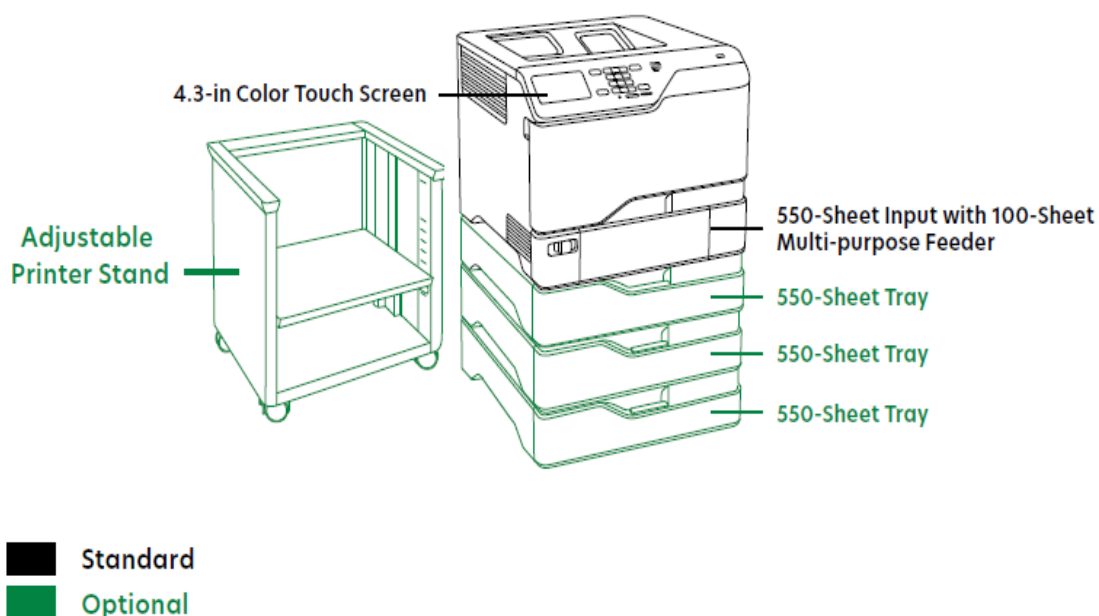

CS725de

Lexmark CS725de delivers high-quality color printing and reliable performance. Easy-to-use features and solutions increase efficiency. Energy-saving features make responsible printing easy. Perfect for Library/Office/Lab Printing, with Touch Screen, Double sided printing

FAMIS ID#	Option Description	Lexmark Part #	CDW Pricing
708900023	Lexmark CS725de Color Library/Office/Lab Printing, Touch Screen, Duplex, Network, Ethernet Cable and 3-Year Warranty - NYCDOE DIIT APPROVED and PCS Supported		$1,218.25
358038359	Lexmark CS725, CX725 550-Sheet Drawer, Letter or Legal	40C2100	$225.96
358038367	Lexmark CS725, CX725 Adjustable Printer Stand	40C2300	$287.99
358043700	Lexmark CS725, CX725 MarkNet N8360 802.11 a/b/g/n Internal Wireless Print Server plus NFC Module (27X0803)	27X0803	$110.00
358038286	Lexmark CS725 High Yield, Black Return Program Toner Cartridge-74C1HK0 (25k Pages)	74C1HK0	$108.79
358038294	Lexmark CS725 High Yield, Cyan Return Program Toner Cartridge-74C1HC0 (16k Pages)	74C1HC0	$104.22
358038308	Lexmark CS725 High Yield, Magenta Return Program Toner Cartridge-74C1HM0 (16k Pages)	74C1HM0	$104.22
358038316	Lexmark CS725 High Yield, Yellow Return Program Toner Cartridge-74C1HY0 (16k Pages)	74C1HY0	$104.22
358038324	Lexmark CS725, CX725 Waste Toner Container-74C0W00 (90k Pages)	74C0W00	$8.66
358038332	Lexmark CS725, CX725 Black Return Program Imaging Unit (150k Pages)	74COZK0	$24.65
358038340	Lexmark CS725, CX725 Color (CMY) Return Program Imaging Unit (150k Pages)	74COZV0	$82.06
358424453	Lexmark CS725, CX725 Transfer Belt Maintenance Kit 150k Pages)	40X9929	$139.95
358424461	Lexmark CS725, CX725 Fuser Maintenance 110-120V (150k Pages)	41X0554	$179.52