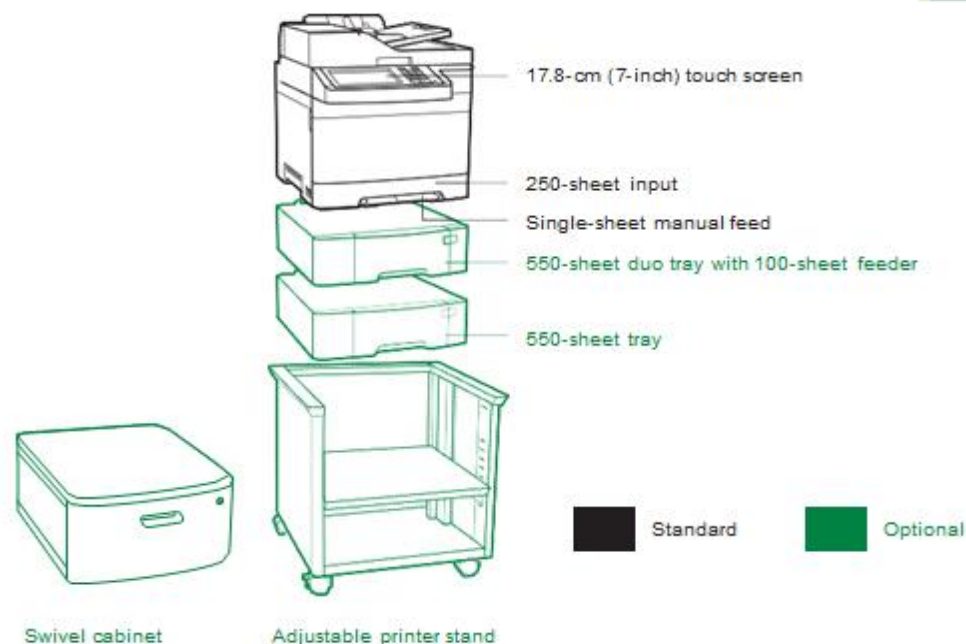

CX510de

The Lexmark CX510de delivers PANTONE® color matching and 2-sided printing capabilities—plus it comes fully loaded with productivity solutions to help streamline your business. Perfect for Classroom Printing, with Touch Screen, Scan, Copy, Fax, and Double Sided Printing

708900067	Lexmark CX510de Color Classroom Printing, Touch Screen, Scanning, Copying, Fax, Duplex, Network, Ethernet Cable and 3-Year Warranty - NYCDOE DIIT APPROVED and PCS Supported	$755.68	
356183003	Lexmark CX510dw Wireless Color Classroom Touch Screen, Printing, Scanning, Copying, Fax, Duplex, Network, Ethernet Cable and 3-Year Warranty - NYCDOE DIIT APPROVED and PCS Supported	$796.65	
FAMIS ID#	Option Description	Lexmark Part #	CDW Pricing
313545979	Lexmark CS510, CX510 650-Sheet Duo Tray, Adjustable to Legal or Letter (550 plus 100 sheet multi)	38C0626	$167.03
313545987	Lexmark CS510, CX510 550-Sheet Tray, Adjustable to Legal or Letter	38C0636	$167.03
313545944	Lexmark C748, X748, MS510, MS810, MX410, MX511, MX711, CS510, CX510 Swivel Cabinet	3073173	$209.05
313545960	Lexmark MS510, MX410, MX511, CS510, CX510 Adjustable Printer Stand	35S8502	$282.58
313545898	Lexmark CX510 MarkNet N8352 802.11b/g/n External Wireless Print Server (27X0125)	27X0125	$40.97
313546258	Lexmark CX510 Extra High Yield, 801XC Cyan Return Program Toner Cartridge-80C1XC0 (4k Pages)	80C1XC0	$63.54
313546274	Lexmark CX510 Extra High Yield, 801XM Magenta Return Program Toner Cartridge-80C1XM0 (4k Pages)	80C1XM0	$63.54
313546282	Lexmark CX510 Extra High Yield, 801XY Yellow Return Program Toner Cartridge-80C1XY0 (4k Pages)	80C1XY0	$63.54
313546266	Lexmark CX510 Extra High Yield, 801XK Black Return Program Toner Cartridge-80C1XK0 (8k Pages)	80C1XK0	$69.81
311315356	Lexmark CS510, CX510, C544, X544 Waster Toner Bottle (36k Pages)	C540X75G	$3.44
313546207	Lexmark CS510, CX510 700Z5 Black & Color Imaging Kit (40k Pages)	70C0Z50	$83.07
313546193	Lexmark CS510, CX510 700P Photoconductor Unit (40k Pages)	70C0P00	$44.96
313546169	Lexmark CS510, CX510 700D2 Cyan Developer Unit (40k Pages)	70C0D20	$14.99
313546177	Lexmark CS510, CX510 700D3 Magenta Developer Unit (40k Pages)	70C0D30	$14.99
313546185	Lexmark CS510, CX510 700D4 Yellow Developer Unit (40k Pages)	70C0D40	$14.99
313546150	Lexmark CS510, CX510 700D1 Black Developer Unit (40k Pages)	70C0D10	$14.99
314108599	Lexmark CS510, CX510 Fuser+ITU Maintenance kit, 110-120V (85k Pages)	40X7615	$89.57