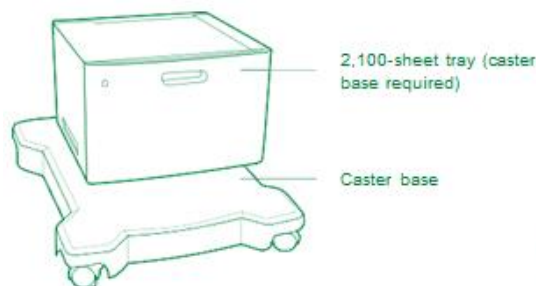

MX711dhe

The all new MX711dhe is an ENHANCED VERSION of your office MFP. The Double Sized Automatic Document Feeder cuts down on your work load. Speed those scan jobs with this incredibly fast scanner. With 70 pages a minute printing and 150 page ADF, you won't believe how quickly that job gets done.

ATS SCANNING, ATS PRINTING, SCHOOLNET, REGENTS, ATTENDANCE and MORE.

708900056	Lexmark MX711dhe ATS/Library/Office/Lab Printing, Scanning, Copying, Fax, Touch Screen, Hard Drive, Duplex, Network, Ethernet Cable and 3-Year Warranty - NYCDOE DIIT APPROVED and PCS Supported	$2,221.89	
356182914	Lexmark MX711dhe Library/Office/Lab Printing, Scanning, Copying, Fax, Touch Screen, Hard Drive, Duplex, Three Extra Drawers plus Caster Base, Ethernet Cable and 3-Year Warranty - NYCDOE DIIT APPROVED and PCS Supported	$3,132.95	
FAMIS ID#	Option Description	Lexmark Part #	CDW Pricing
313545995	Lexmark MS810, MX711 550-Sheet Tray, Adjustable to Legal or Letter	40G0802	$206.97
313546010	Lexmark MS810, MX711 550-Sheet Lockable Tray, Adjustable to Legal or Letter	40G0822	$251.07
313546002	Lexmark MS810, MX711 2100-Sheet Tray, Adjustable to Legal or Letter	40G0804	$414.96
313546053	Lexmark MS810, MX711 Caster Base	40G0855	$290.17
313545944	Lexmark C748, X748, MS510, MS810, MX410, MX511, MX711, CS510, CX510 Swivel Cabinet	3073173	$209.05
313545928	Lexmark C748, X748, MS810, MX711 MarkNet N8350 802.11 b/g/n Internal Wireless Print Server (27X0225)	27X0225	$110.00
313546134	Lexmark MX711 High Yield, 621H Black Return Program Toner Cartridge-62D1H00 (25k Pages)	62D1H00	$153.57
313546142	Lexmark MX711 Extra High Yield, 621X Black Return Program Toner Cartridge-62D1X00 (45k Pages)	62D1X00	$240.19
313546290	Lexmark MS810, MX711 520Z Black Return Program Imaging Unit (100k Pages)	52D0Z00	$16.09
314108572	Lexmark MS810, MX711 Fuser Maintenance Kit, 110-120V, Type 05, Ltr (200k Pages)	40X8425	$97.17
314108580	Lexmark MS810, MX711 Roller Maintenance Kit (300k Pages)	40X7706	$18.85
314108610	Lexmark MX711 ADF Maintenance Kit (120k Pages)	40X8431	$45.54