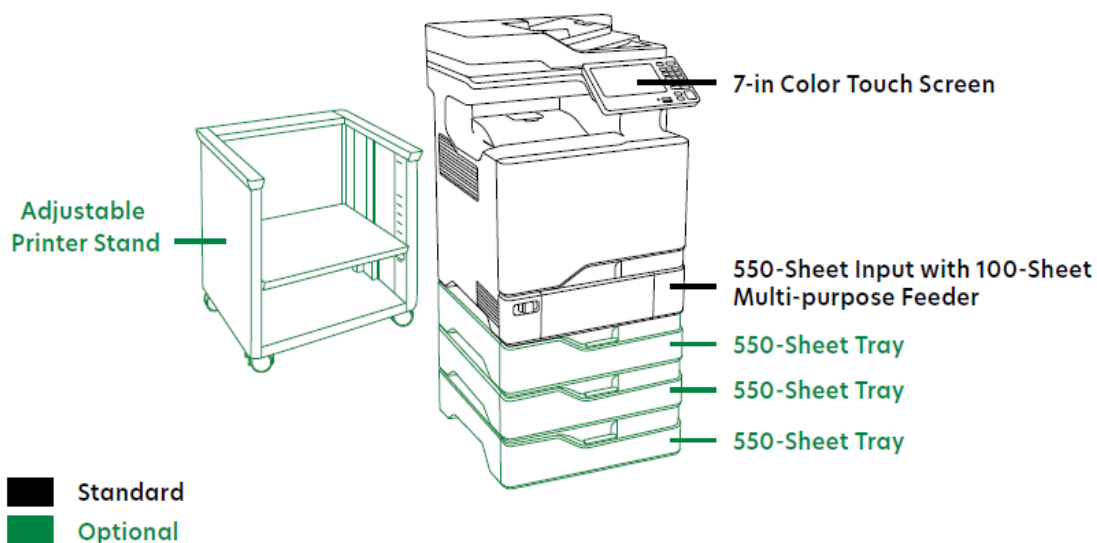

CX725dhe

The Lexmark CX725dhe MFP delivers high-quality color printing and reliable performance. Security controls and workflow-enhancing solutions make high-volume printing easy and secure. Perfect for Library/Office/Lab Printing, Scanning, Copying, Fax and Touch Screen.

708900166	Lexmark CX725dhe Color Library/Office/Lab Print, Scan, Copy, Fax, Touch Screen, Hard Drive, Duplex, Network, Ethernet Cable and 3-Year Warranty - NYCDOE DIIT APPROVED and PCS Supported	$2,044.87	
356183090	Lexmark CX725dhe Color Library/Office/Lab Print, Scan, Copy, Fax, Touch Screen, Hard Drive, Duplex, Three Extra Drawers plus Caster Base, Network, Ethernet Cable and 3-Year Warranty - NYCDOE DIIT APPROVED and PCS Supported	$3,011.69	
FAMIS ID#	Option Description	Lexmark Part #	CDW Pricing
358038359	Lexmark CS725, CX725 550-Sheet Drawer, Letter or Legal	40C2100	$225.96
358038367	Lexmark CS725, CX725 Adjustable Printer Stand	40C2300	$287.99
358043700	Lexmark CS725, CX725 MarkNet N8360 802.11 a/b/g/n Internal Wireless Print Server plus NFC Module (27X0803)	27X0803	$110.00
358038278	Lexmark CX725 High Yield, Black Return Program Toner Cartridge-84C1HK0 (25k Pages)	84C1HK0	$125.37
358038243	Lexmark CX725 High Yield, Cyan Return Program Toner Cartridge-84C1HC0 (16k Pages)	84C1HC0	$135.95
358038251	Lexmark CX725 High Yield, Magenta Return Program Toner Cartridge-84C1HM0 (16k Pages)	84C1HM0	$135.95
35803826X	Lexmark CX725 High Yield, Yellow Return Program Toner Cartridge-84C1HY0 (16k Pages)	84C1HY0	$135.95
358038324	Lexmark CS725, CX725 Waste Toner Container-74C0W00 (90k Pages)	74C0W00	$8.66
358038332	Lexmark CS725, CX725 Black Return Program Imaging Unit (150k Pages)	74C0ZK0	$24.65
358038340	Lexmark CS725, CX725 Color (CMY) Return Program Imaging Unit (150k Pages)	74C0ZV0	$82.06
358424453	Lexmark CS725, CX725 Transfer Belt Maintenance Kit 150k Pages)	40X9929	$139.95
358424461	Lexmark CS725, CX725 Fuser Maintenance 110-120V (150k Pages)	41X0554	$179.52