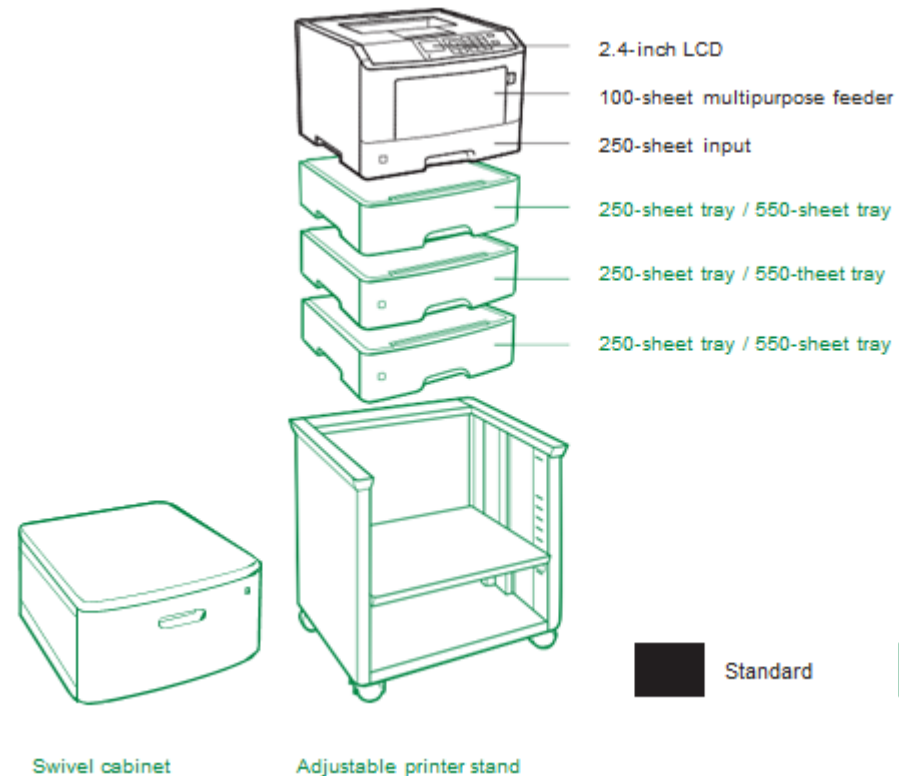

MS510dn

The Lexmark MS510dn provides more enterprise-worthy speed, reliability and convenience. Plus, improve productivity and save time with 2-sided printing and Ethernet networking. Perfect for classroom, small office and ATS printing.

708900034	Lexmark MS510dn Classroom Printing, Duplex, Network, Ethernet Cable and 3-Year Warranty - NYCDOE DIIT APPROVED and PCS Supported	$423.14	
35618237X	Lexmark MS510dw Wireless Classroom Printing, Duplex, Network, Ethernet Cable and 3-Year Warranty - NYCDOE DIIT APPROVED and PCS Supported	$464.11	
FAMIS ID#	Option Description	Lexmark Part #	CDW Pricing
313545952	Lexmark MS510, MX410, MX511 550-Sheet Tray, Adjustable to Legal or Letter	35S0567	$188.04
313545960	Lexmark MS510, MX410, MX511, CS510, CX510 Adjustable Printer Stand	35S8502	$282.58
313545944	Lexmark C748, X748, MS510, MS810, MX410, MX511, MX711, CS510, CX510 Swivel Cabinet	3073173	$209.05
313545901	Lexmark MS510 MarkNet N8352 802.11b/g/n External Wireless Print Server (27X0128)	27X0128	$40.97
31354607X	Lexmark MS510 High Yield, 501H Black Return Program Toner Cartridge-50F1H00 (5k Pages)	50F1H00	$61.01
313546096	Lexmark MS510 Extra High Yield, 501X Black Return Program Toner Cartridge-50F1X00 (10k Pages)	50F1X00	$91.83
313546088	Lexmark MS510 Ultra High Yield, 501U Black Return Program Toner Cartridge-50F1U00 (20k Pages)	50F1U00	$134.66
313546061	Lexmark MS510, MX410, MX511 500Z Black Return Program Imaging Unit (60k Pages)	50F0Z00	$16.09
314108564	Lexmark MS510 Fuser Maintenance Kit, 110-120V (200k Pages)	40X8281	$86.67