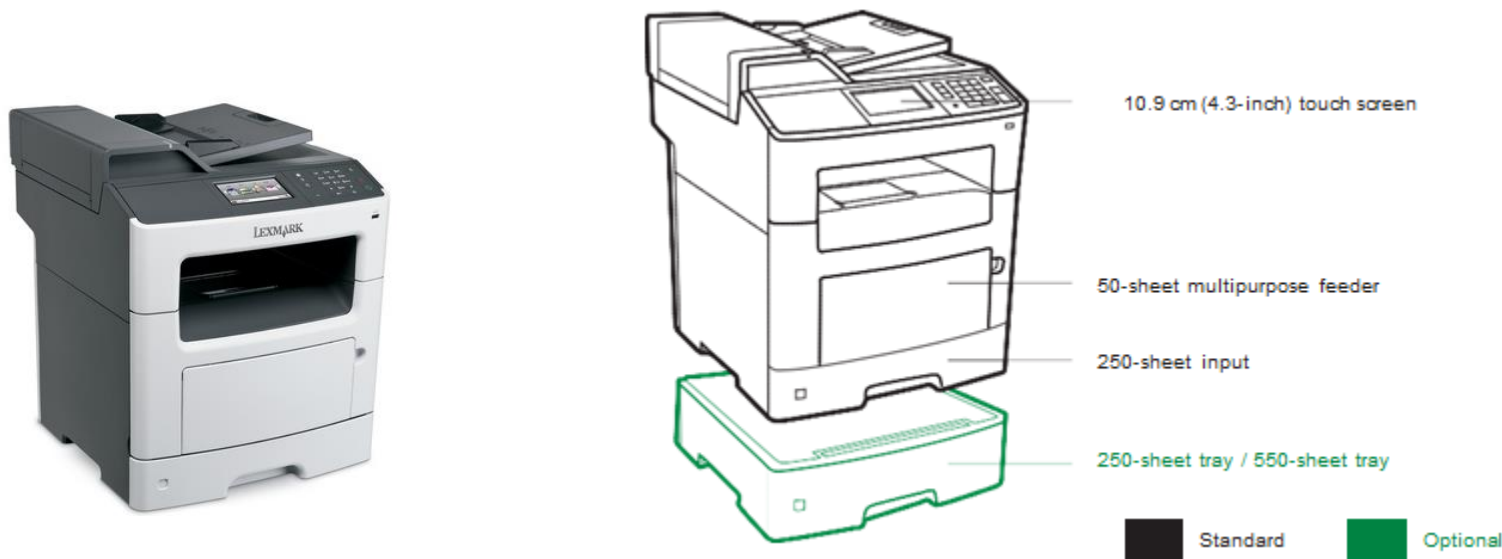

# CS725de

Lexmark CS725de delivers high-quality color printing and reliable performance. Easy-to-use features and solutions increase efficiency. Energy-saving features make responsible printing easy. Perfect for Library/Office/Lab Printing, with Touch Screen, Double sided printing

# MX410de

The Lexmark MX410de with fax delivers productivity solutions, 2-sided printing and fast processor, print, copy and scan speeds—all to help propel your business forward. Perfect for Small Office or Classroom.