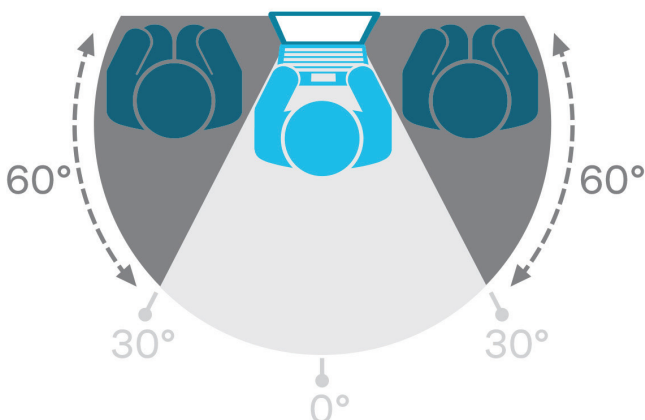

THINKCENTRE/AIO TOUCH BLACK

	SERIES:	MODEL NUMBER(S):	PART NUMBER:
	M	M93z Touch M800z Touch M900z Touch	4Z10K37745 4XJ0L59642 4XJ0L59643
	X1	X1 Touch	4XJ0L59644

TABLETS

	SERIES:	MODEL NUMBER(S):	PRIVACY FILTER PN:	ANIT-GLARE PN:
	X1	X1 Tablet X1 Tablet	4XJ0L59645	4XJ0L59646
	HELIX (Gen 2)	HELIX (2nd Gen) HELIX (2nd Gen)	4Z10G95468	4Z10G95467
	ThinkPad 10	TP 10 Tablet		4ZE0F63042

LAPTOP NON-TOUCH GOLD

	SERIES:	MODEL NUMBER(S):	SCREEN SIZE (DIAGONAL)	PART NUMBER:
	T, L, E, G, X1	T460s and T460 (Non-touch), T460p, T450s, T450, T440s, T440p, T440, T430s, T430, T431, X1 Carbon (All Gens, non-touch versions only), L460, L450, L440, E460, E465, E450, E455, E440, G40	14"	0A61769

Zone of Privacy Protection

PROTECT YOUR SCREENS AND KEEP VISUAL HACKERS IN THE DARK

- Help protect all your screens, and the information on them with Lenovo Privacy Filters from 3M™
- Lenovo Privacy Filters from 3M fade to black starting at 30° angle of view
- Filters provide effective, “black out” privacy from side views outside the 60° viewing angle