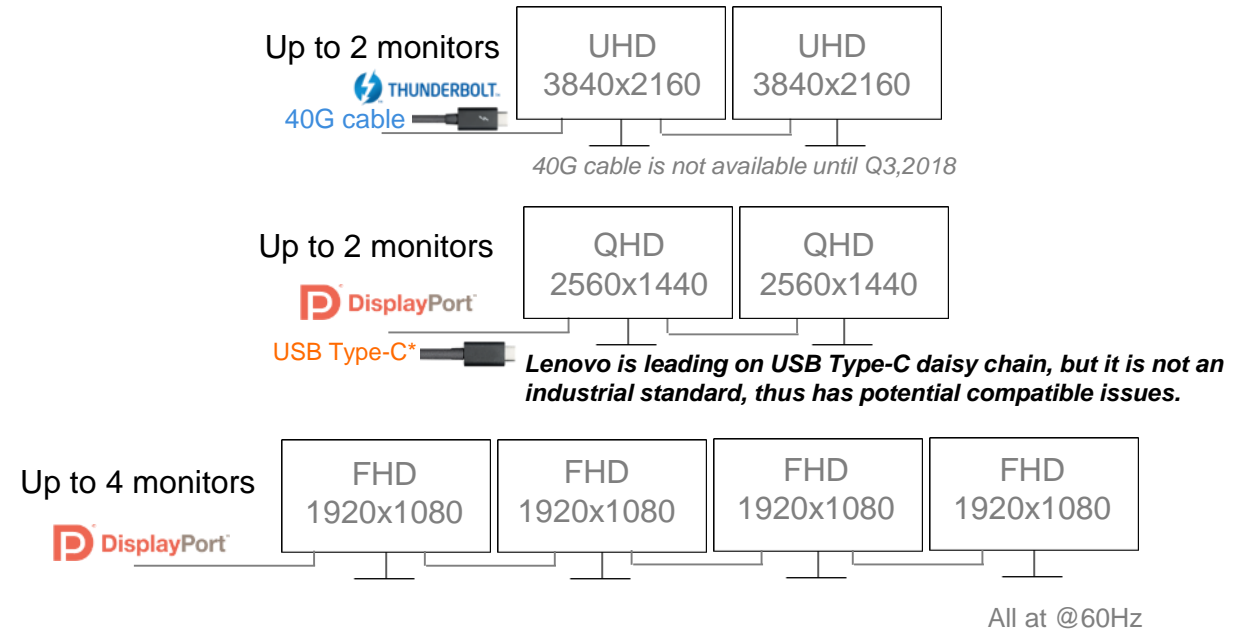

Daisy Chain (DP Out) for Productivity

Advantages

- Only 1 DP cable on host PC/NBs
- Simpler connection, esp. for NBs to Grab & Go

Disadvantages

- Adds additional cost
- Additional graphics card support

Current models supporting Daisy Chain