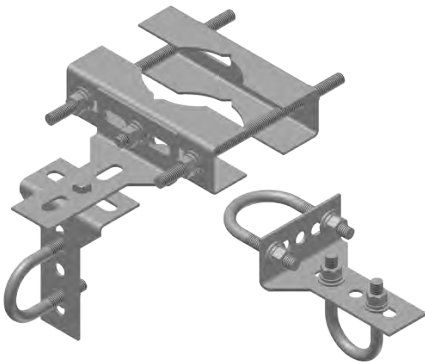

**PERFECT
VISION**

Folding Universal Boom Gates

PART#	DESCRIPTION
BG-S10	Folding Universal Boom Gate, 10'-6" Face
BG-S13	Folding Universal Boom Gate, 12'-6" Face

Stiff Arm

PART#	DESCRIPTION
SA-M	Stiff Arm, 1-7/8" OD x 10'-6" w/ Mount Hdw
SA-M-HD	Stiff Arm Heavy Duty, 2-3/8" OD x 12'-6" w/ Mount Hdw

Stiff Arm Hardware

PART#	DESCRIPTION
SA-M-HK	Stiff Arm Mounting Hardware Kit, for 1-7/8" Stiff Arm
SA-M-UKD	Stiff Arm Yolk Style Hardware Kit, for 1-7/8" Stiff Arm
SA-M-HHK	Stiff Arm Mounting Hardware Kit, for 2-3/8" Stiff Arm

Light, Medium & Heavy Duty Single Antenna Stand-Off Mount

PART#	DESCRIPTION
ASO-36-LD	Light Duty Stand-Off Antenna Mount, 36" w/ 1-7/8" OD x 38" Antenna Mounting Pipe
ASO-48-LD	Light Duty Stand-Off Antenna Mount, 48" w/ 1-7/8" OD x 38" Antenna Mounting Pipe
ASO-72-LD	Light Duty Stand-Off Antenna Mount, 72" w/ 1-7/8" OD x 42" Antenna Mounting Pipe
ASO-36-MD	Light Duty Stand-Off Antenna Mount, 36" w/ 2-3/8" OD x 38" Antenna Mounting Pipe
ASO-48-MD	Light Duty Stand-Off Antenna Mount, 48" w/ 2-3/8" OD x 38" Antenna Mounting Pipe
ASO-72-MD	Light Duty Stand-Off Antenna Mount, 72" w/ 2-3/8" OD x 42" Antenna Mounting Pipe
ASO-36-HD	Light Duty Stand-Off Antenna Mount, 36" w/ 2-7/8" OD x 38" Antenna Mounting Pipe
ASO-48-HD	Light Duty Stand-Off Antenna Mount, 48" w/ 2-7/8" OD x 38" Antenna Mounting Pipe
ASO-72-HD	Light Duty Stand-Off Antenna Mount, 72" w/ 2-7/8" OD x 42" Antenna Mounting Pipe