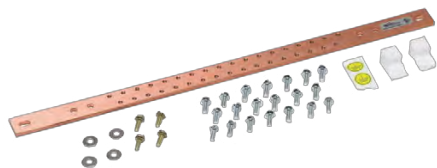

Cable Brackets

PART#	DESCRIPTION
L3-CAB0608ZY	Cable Bracket w/ Hardware, Zinc, 4-1/2" Long

Ground Bars

PART#	DESCRIPTION
L3-RGB2801	Ground Bar Kit for 19" Rack, 1/4" x 1" x 19", w/ Hardware
L3-RGB2901	Ground Bar Kit for 23" Rack, 1/4" x 1" x 23", w/ Hardware