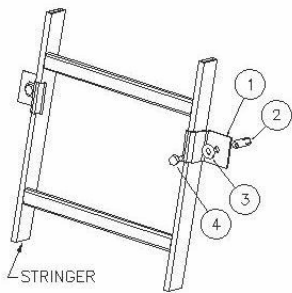

Wall Hold Down Brackets

PART#	DESCRIPTION
L3-WC12	Wall Hold Down Bracket for 1-1/2", Yellow Zinc (2)
L3-WC12K	Wall Hold Down Bracket w/ Hardware for 1-1/2", Yellow Zinc (2)