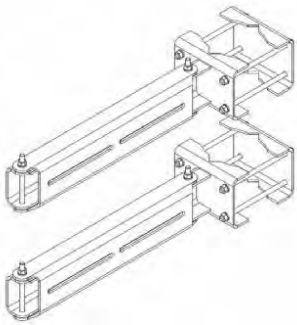

Single Antenna Stand Off Mounts

PART#	DESCRIPTION
ASO-12-72	Antenna Stand-Off Mount, 12" w/ 2-3/8" OD x 72" Antenna Mounting Pipe
ASO-24-24	Antenna Stand-Off Mount, 24" w/ 2-3/8" OD x 24" Antenna Mounting Pipe
ASO-24-36	Antenna Stand-Off Mount, 24" w/ 2-3/8" OD x 36" Antenna Mounting Pipe
ASO-24-48	Antenna Stand-Off Mount, 24" w/ 2-3/8" OD x 48" Antenna Mounting Pipe
ASO-24-72	Antenna Stand-Off Mount, 24" w/ 2-3/8" OD x 72" Antenna Mounting Pipe
ASO-36-72	Antenna Stand-Off Mount, 36" w/ 2-3/8" OD x 72" Antenna Mounting Pipe

Universal Sliding Pipe Mount Kit

PART#	DESCRIPTION
AT-PM-SU-B	Universal Sliding Pipe Mount Kit, Pipe and U-Bolts Not Included
AT-PM-SU2-B	Universal Sliding Pipe Mount Kit w/ 1/2" x 2-1/2" x 4" U-Bolts
AT-PM-SU3-B	Universal Sliding Pipe Mount Kit w/ 1/2" x 3-5/8" x 5" U-Bolts
AT-PM-SU4-B	Universal Sliding Pipe Mount Kit w/ 1/2" x 4-5/8" x 6" U-Bolts
AT-PML-SU-B	Universal Sliding Pipe Mount Kit, Fits up to 16" OD or 12" Angle members. Pipe & U-Bolts Not Included
AT-PML-SU4-B	Universal Sliding Pipe Mount Kit, Fits up to 16" OD or 12" Angle members, w/ 1/2" x 4-5/8" x 6" U-Bolts

Adjustable Taper Pipe Mount

PART#	DESCRIPTION
PMAT-60	Pipe Mount, Adjustable Taper, 4-1/2" OD x 60", Fits 2" - 6-5/8" OD or 2-1/2" - 4-1/2" Angle Tower Member
PMAT-60U	Pipe Mount, Adjustable Taper, 4-1/2" OD x 60", Fits 2" - 12" OD or 2-1/2" - 8" Angle Tower Member

Universal Tower Leg Mount

PART#	DESCRIPTION
SMU-2080	Universal Leg Attachment, up to 8.625" Leg
SMU-2016	Universal Leg Attachment, up to 16" Leg

RRU Mounts

PART#	DESCRIPTION
L3-RRU-DSM	Dual Swivel RRU Mount, Holds 2 RRU's
L3-RRH-TBHD	HD RRU Mount up to 14" OD Leg, for 4 RRU