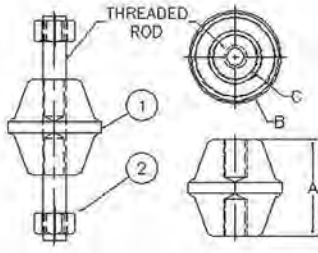

Earthquake Bracing

PART#	DESCRIPTION
L3-BB1K50	Angle Drop Bracket w/ 1/2" Hardware 5/8" and 1/2" Hole
L3-INS38	Insulator (Cherry) for 3/8" Hardware
L3-INS58	Insulator (Cherry) for 5/8" Hardware