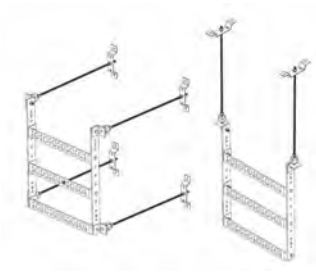

Arrestor Racks

PART#	DESCRIPTION
L3-ATK-U	Arrestor Trapeze Buss Kit, 3 Tier, 18" Wide (for 4 Hole EP)

Copper Clad Ground Rods

PART#	DESCRIPTION
L3-GR588	Copper Clad Ground Rod, 5/8" x 8'
L3-GR5810	Copper Clad Ground Rod, 5/8" x 10'

Galvanized Ground Rods

PART#	DESCRIPTION
L3-GGR-588	Galvanized Steel Ground Rod, 5/8" x 8'
L3-GGR-5810	Galvanized Steel Ground Rod, 5/8" x 10'