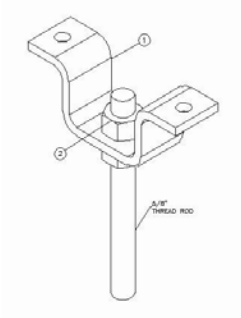

Hanger Brackets

PART#	DESCRIPTION
L3-HB12	Hanger Bracket, 1-1/2" Stringer for 5/8" Rod, Yellow Zinc, (2)
L3-SHB12	Slotted Hanger Bracket, 1-1/2" Stringer for 5/8" Rod, Yellow Zinc (2)

Ceiling Brackets

PART#	DESCRIPTION
L3-CHB1	Ceiling Hanger Bracket, Yellow Zinc for 5/8" Threaded Rod