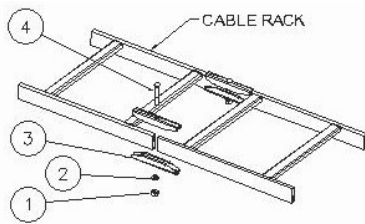

Hanger Brackets

PART#	DESCRIPTION
L3-HB12	Hanger Bracket, 1-1/2" Stringer for 5/8" Rod, Yellow Zinc, (2)
L3-SHB12	Slotted Hanger Bracket, 1-1/2" Stringer for 5/8" Rod, Yellow Zinc (2)

Ceiling Brackets

PART#	DESCRIPTION
L3-CHB1	Ceiling Hanger Bracket, Yellow Zinc for 5/8" Threaded Rod