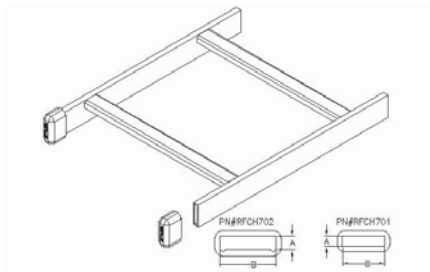

End Caps

PART#	DESCRIPTION
L3-EC-Stringer	Rubber End Cap for 1-1/2" Stringer, Black (ea)