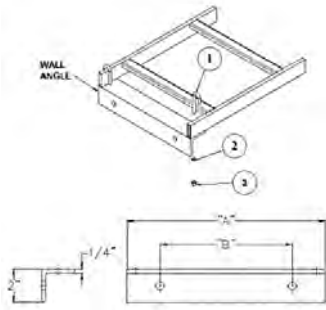

End Wall Support

PART#	DESCRIPTION
L3-WA06K1	End Wall Support Angle 6" w/ Hardware for 1-1/2", Gray
L3-WA06ZYK1	End Wall Support Angle 6" w/ Hardware for 1-1/2", Yellow Zinc
L3-WA12K1	End Wall Support Angle 12" w/ Hardware for 1-1/2", Gray
L3-WA12ZYK1	End Wall Support Angle 12" w/ Hardware for 1-1/2", Yellow Zinc
L3-WA18K1	End Wall Support Angle 18" w/ Hardware for 1-1/2", Gray
L3-WA18ZYK1	End Wall Support Angle 18" w/ Hardware for 1-1/2", Yellow Zinc
L3-WA24K1	End Wall Support Angle 24" w/ Hardware for 1-1/2", Gray
L3-WA24ZYK1	End Wall Support Angle 24" w/ Hardware for 1-1/2", Yellow Zinc