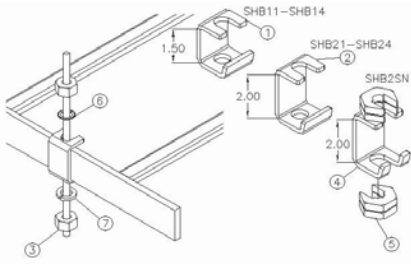

Hanger Brackets

PART#	DESCRIPTION
L3-HB12	Hanger Bracket, 1-1/2" Stringer for 5/8" Rod, Yellow Zinc, (2)
L3-SHB12	Slotted Hanger Bracket, 1-1/2" Stringer for 5/8" Rod, Yellow Zinc (2)

Ceiling Brackets

PART#	DESCRIPTION
L3-CHB1	Ceiling Hanger Bracket, Yellow Zinc for 5/8" Threaded Rod