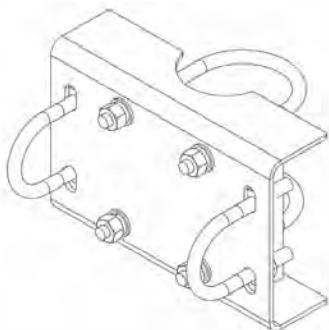

Cross Over Angle

PART#	DESCRIPTION
XA-2020	Pipe Crossover Angle, 2-3/8" OD to 2-3/8" OD
XA-U	Pipe Crossover Angle, 2"-3.5" OD to 2"-3.5" OD

Cross Over Clamps

PART#	DESCRIPTION
WCC100	Welded Cross Over Clamp, Adapts 3-1/2" to 1-1/2" to 3-1/2" Round Member
WCC215	Welded Single Cross Over Clamp Set, 1.5"-3.5" to 2.5"-5" Round Member
WCC300	Welded Single Cross Over Clamp Set, 1.5"-3.5" to 4"-9" Round Member
WCC250	Welded Single Cross Over Clamp Set, Adapts 2" to 5" Round Member