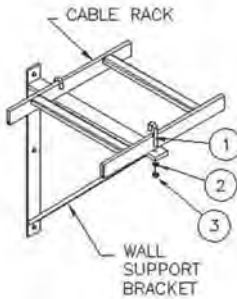

Side Wall Support

PART#	DESCRIPTION
L3-WSB6502	Side Wall Support Bracket 6" w/ Hardware for 1-1/2", Gray
L3-WSB6502ZY	Side Wall Support Bracket 6" w/ Hardware for 1-1/2", Yellow Zinc
L3-WSB6506	Side Wall Support Bracket 12" w/ Hardware for 1-1/2", Gray
L3-WSB6506ZY	Side Wall Support Bracket 12" w/ Hardware for 1-1/2", Yellow Zinc
L3-WSB6508	Side Wall Support Bracket 18" w/ Hardware for 1-1/2", Gray
L3-WSB6508ZY	Side Wall Support Bracket 18" w/ Hardware for 1-1/2", Yellow Zinc
L3-WSB6524	Side Wall Support Bracket 24" w/ Hardware for 1-1/2", Gray
L3-WSB6524ZY	Side Wall Support Bracket 24" w/ Hardware for 1-1/2", Yellow Zinc