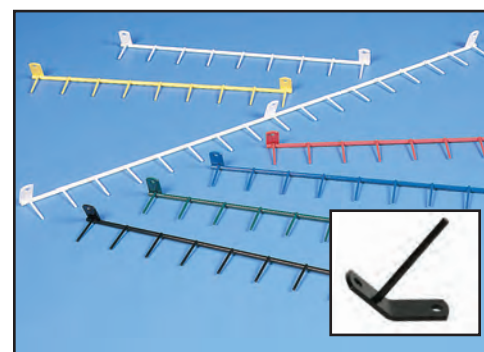

## TELESCOPIC HANDLES

No.	Handle	Overall Length
25	Fiberglass, Threaded	6' to 12'
44006129	Aluminum, Threaded	57" to 12'

HANDLES

## WOOD TAPERED HANDLES - HEAVY-DUTY

No.	Diameter	Length
16	1 1/8"	54"
17	1 1/8"	60"