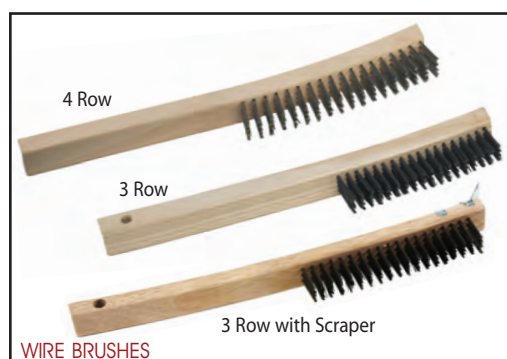

WIRE BRUSHES

CURVED HANDLE WIRE BRUSHES

LARGE CURVED HANDLE

A favorite with painters and maintenance workers. 14" length will reach further and clean better.

SMALL CURVED HANDLE

A great brush with a lower price and high quality.

No.	Bristle	Rows	Block	Bristle Trim	Size
6165	Steel Wire Fill	4	Hardwood	1 1/8"	7/8" x 14" (Large)
6165SS	Stainless Steel Wire	4	Hardwood	1 1/8"	7/8" x 14" (Large)
6166	Steel Wire Fill	3	Hardwood	1 1/8"	7/8" x 14" (Small)
6166SS	Stainless Steel Wire	3	Hardwood	1 1/8"	7/8" x 14" (Small)
1001	Steel Wire with Scraper	3	Hardwood	1 1/8"	7/8" x 14" (Small)