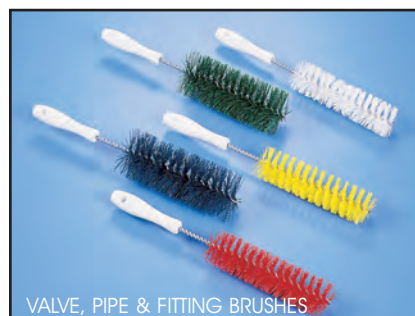

VALVE, PIPE & FITTING BRUSHES

VALVE, PIPE & FITTING BRUSHES

VALVE AND FITTING BRUSHES

Custom designed for use in tees and valves. Stiff crimped polyester bristles are twisted-in-wire with a plastic handle and hang-up hole for proper storage. Choose the diameter brush that matches the inside diameter (I.D.) of your pipe or valve. Available in five colors.

Ridgeview / LaCrosse	Ridgeview / LaCrosse	Yellow	Blue	Green	Bristle	Diameter	Size
White 22103010 / 1125	Red 22103011 / 1125R	22103012	22103013	22103014	Stiff Polyester	1"	7 1/2" Brush, 15" Overall
22103150 / 1126	22103151 / 1126R	22103152	22103153	22103154	Stiff Polyester	1 1/2"	7 1/2" Brush, 15" Overall
22103020 / 1127	22103021 / 1127R	22103022	22103023	22103024	Stiff Polyester	2"	7 1/2" Brush, 15" Overall
22103250 / 1127-2.5	22103251 / -	22103252	22103253	22103254	Stiff Polyester	2 1/2"	7 1/2" Brush, 15" Overall
22103030 / 1128	22103031 / 1128R	22103032	22103033	22103034	Stiff Polyester	3"	7 1/2" Brush, 15" Overall