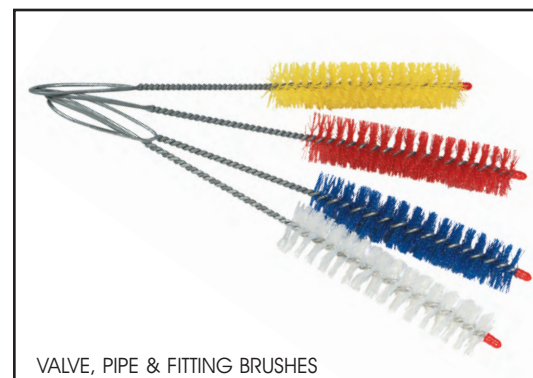

TWISTED IN WIRE VALVE BRUSHES

Polyester is twisted in heavy galvanized wire to make this sturdy long lasting brush.

White	Blue	Red	Yellow	Green	Bristle	Diameter	Size
177	2177	3177	4177	5177	Polyester	1 1/2"	7" Brush, 16" Overall
178	2178	3178	4178	5178	Polyester	2"	7" Brush, 16" Overall