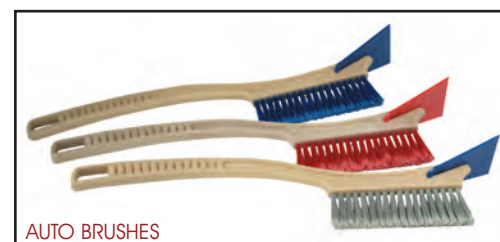

SNOW BRUSH WITH SCRAPER

This deluxe brush and scraper filled with soft synthetic fill that won't scratch. All plastic block with replaceable scraper 20" overall length. Please specify color when ordering.

No.	Bristle	Block	Size	Colors
343	Soft Synthetic Fill	Durable Plastic	20" Overall	Blue, Red, Grey