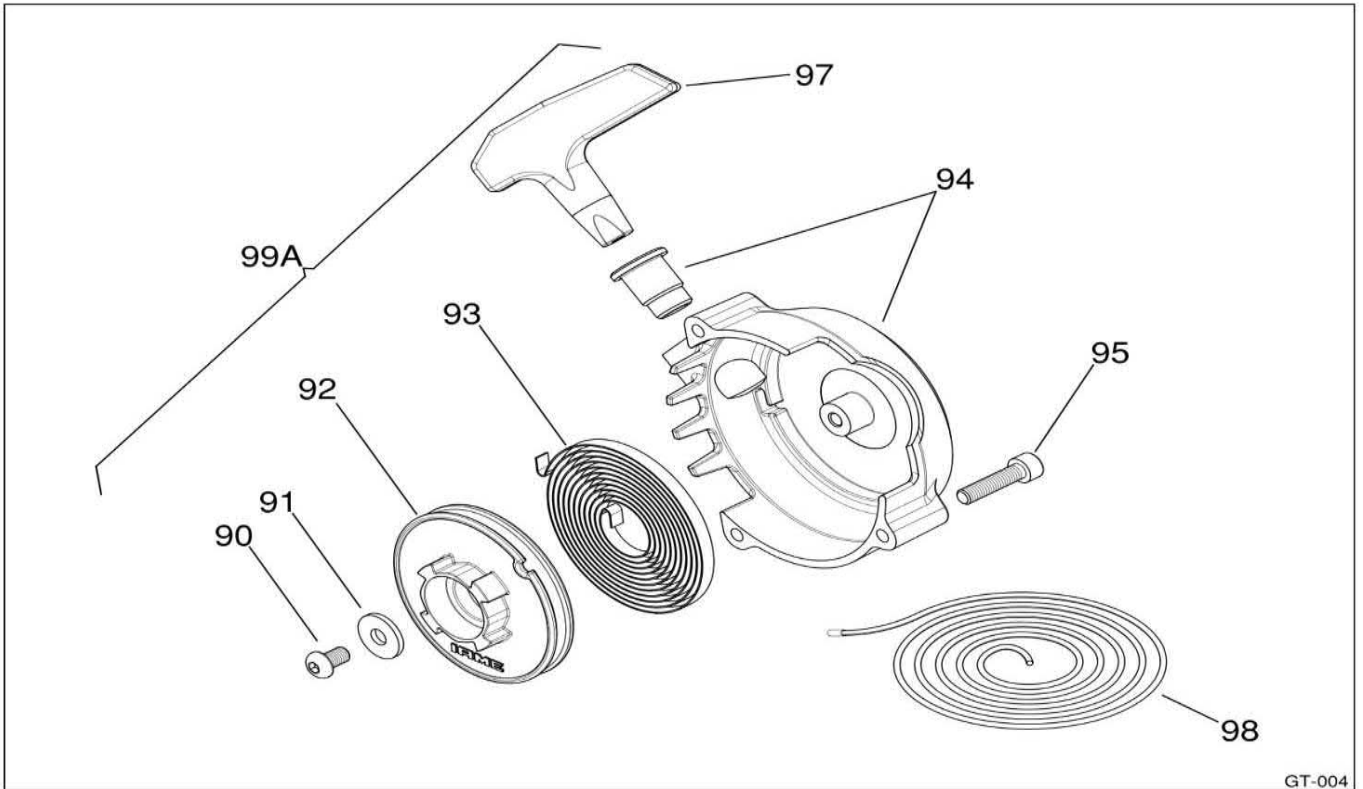

PULL ROPE

GT-004

RICAMBI / SPARES

POS	COD	DESCR	PRICE
90	00261-K	KIT 20 SCREWS TCH M6x10	4,63
91	00314-K	KIT 20 W2ASHERS M6X17X3	2,56
92	IMI-40100B	STARTER PULLEY	4,63
93	A-61872	VOLUTE SPRING	5,08
94	A-61875-K	STARTER COVER X30 ROOKIE	20,12
95	00029-K	KIT OF 20 ALLEN SCREWS M5x35	2,14
97	IMI-40400A	STARTER HANDGRIP	2,06
98	A-61876-C	STARTER ROPE	1,54
99A	A-61875-C	STARTER COVER X30 ROOKIE CP.	34,73