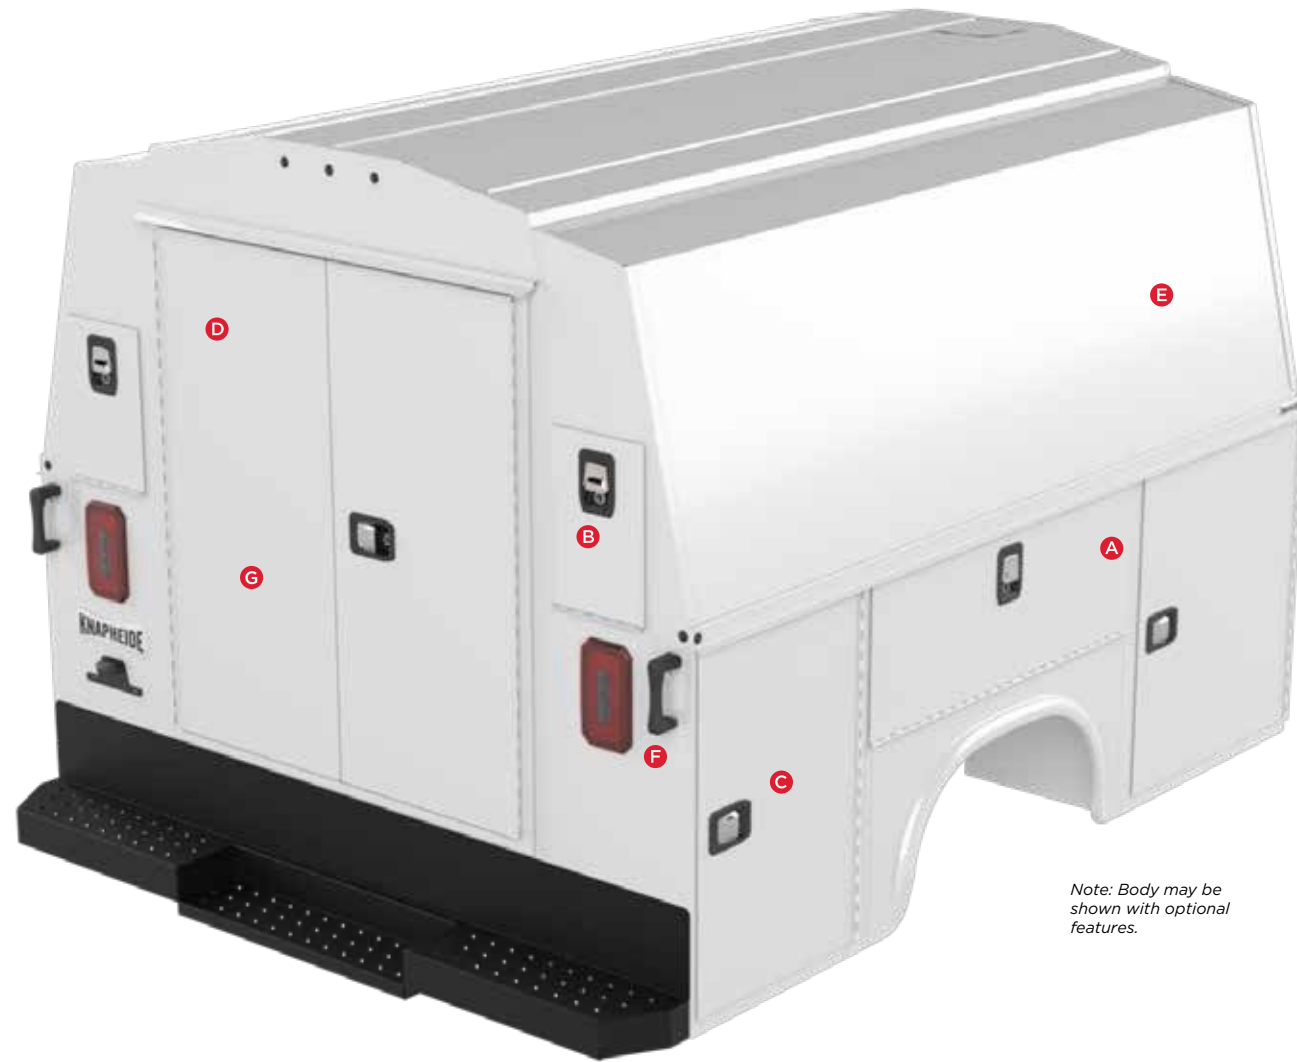

A spacious cargo storage area with corrugated steel floor for transporting drywall, larger tools, water heater, and oversized items.

KUVcc BODIES

The style and function of a KUV, designed for a cab chassis: the KUVcc is built to get the job done.

Providing both enclosed cargo and internal compartment storage, the KUVcc gives you the most efficient and secure storage possible.

Get the use of a truck and function of a KUV all-in-one with the KUVcc.

provides rolling billboard to promote business

F. INTEGRATED LED S/T/T AND B/U, LED STROBE OPTION*

with (8) selectable patterns and built-in reflectivity for additional safety**

*Additional wire harness required for strobe lights
**Covered under 3-year limited warranty

G. DOUBLE PANEL REAR CARGO DOORS

lock and seal into the body frame. These 20-gauge galvalume steel doors have nitrogen gas struts and slam latches.

Note: Body may be shown with optional features.

CARGO AREA AND CONDUIT CHUTE LENGTH