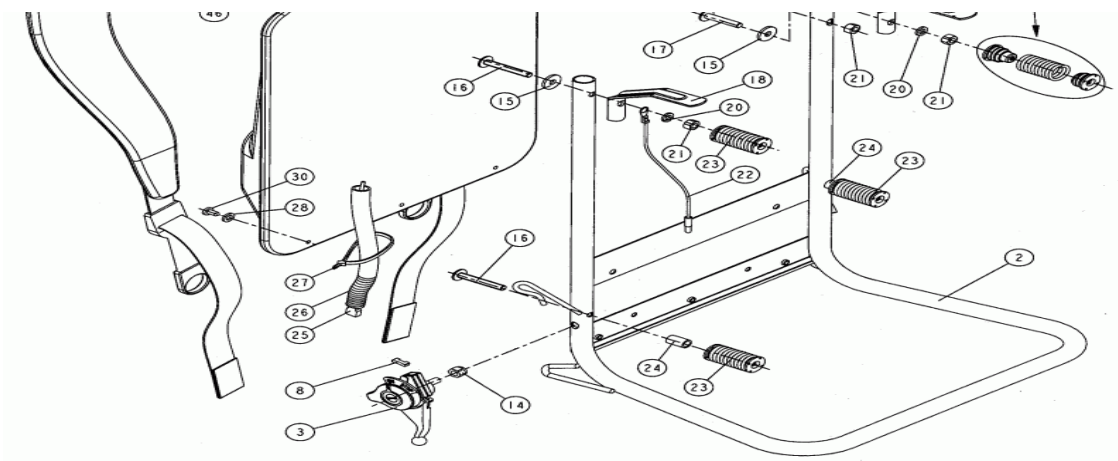

## Engine-CIFARELLI

Ref #	Part No.	Part Name
4	200103	Crankshaft L80/M88 (96)
5	4100100	Needle Bearing
6	300200	Piston Pin
7	0G01900	Piston Assembly
8	300400	Piston Pin Circlip
9	0G17200	Couple of crankcase C7 assy
10	4000100	Ball Bearing
11	7000100	Oil Seal
12	6500100	Knock Pin C7
13	<b>0G17200</b>	<b>Crankcase C7 Assy</b>
14	6200100	Washer
15	5000200	Screw M5 x 25
16	100400	Special Nut M5
17	300300	Piston Ring
18	7500100	Key
20	0G07500	Flywheel Complete
20	3006900	
21	801400	Pawl
22	802200	Pin
23	801201	Spring For catch C7
24	4700200	Nut M10 x 1.225
25	400201	Gasket Cylinder
26	0G18600	Cylinder C7 + Gasket
30	402100	Pin for C7 Cylinder
31	402501	Cylinder / Flange Gasket CRB
32	0G13300	Aluminium Air Screen with Gasket
33	503401	Muffler Gasket with Screen
36	1203700	Space F. Coil support
37	0G16800	Ignition Supporter
38	4800900	Zincat Nut M5
39	3005301	Casing Ground Cable Short Handle
40	3006300	Spark Plug
42	3007000	Ignition Coil
43	6201900	Corrugated Washer D.4 Type B
44	5002800	Screw TECI M4 x 45
45	4800100	Stop Nut M4
46	1200801	Ignition Earth Wire
48	0G22001	Recail Starter body
49	0G03300	Rewind Spring with Bearing
50	1200600	Pulley
52	<b>6000500</b>	<b>Washer 8.4</b>
53	5302800	Screw TSPIC
54	803300	Self Winding handle
55	804501	Starting Rope
56	2104601	Little Rubber
57	5304000	Screw ATF TIC 5 x 18
58	0G21100	Carb.Prime Osolating Flange with Nuts

### Frame & Cushion-CIFARELLI

Ref #	Part No.	
2	2109400	
3	0G18000	
8	2007500	
14	4800300	
15	6201500	
16	5305400	
17	5301500	
18	2109000	
19	2108900	
20	6000300	
21	4500300	
22	3007201	
23	1204700	
24	2101400	
25	3005001	
26	3005700	
27	8910100	
28	6200400	
29	2107202	
30	5304300	
32	2410900-2413000	
34	5400400	
46	3111900	