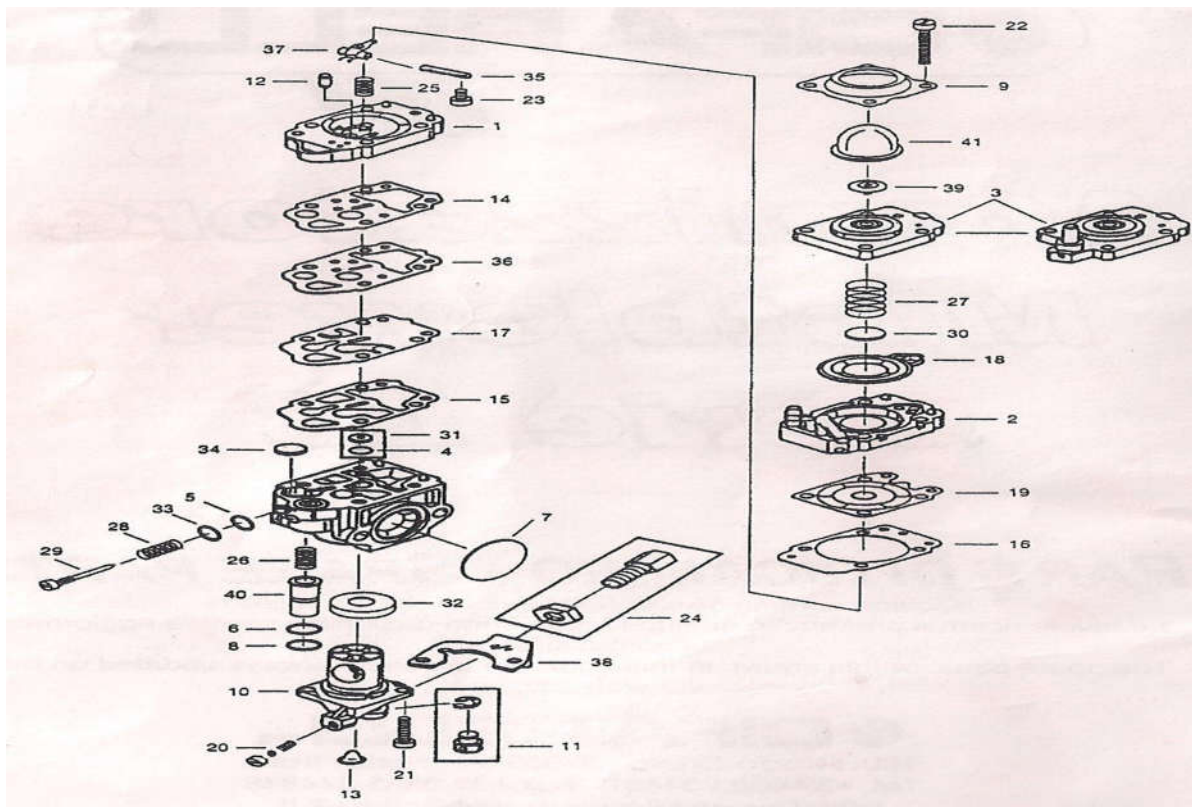

Hoses & Elbow-CIFARELLI

Ref #	Part No.	
1	2109300	
2	2100200	
3	2100500	
4	2100600	
5	0G15200	
6	5200300	
7	2000700	
8	2101900	
10	0G04300	
10	0G20500	
11	6201000	
12	2103800	
13	6700500	
14	4500100	
15	2401700	
16	2100100	
17	0G22800	
18	2000801	
19	2103700	
20	2103900	
21	6700400	
22	2400600	
23	2400500	
24	0G10200