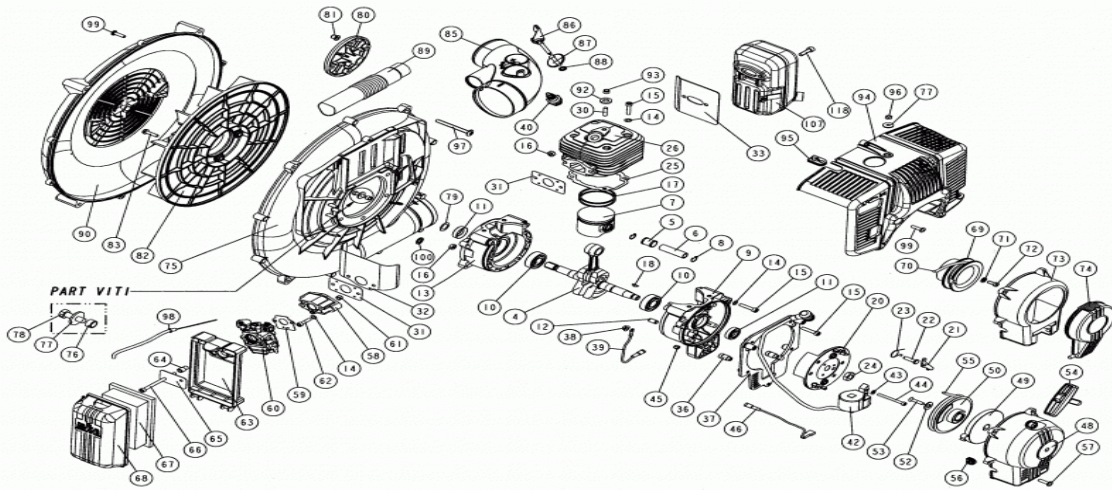

## Engine-CIFARELLI

Ref #	Part No.	Part Name
4	200103	Crankshaft L80/M88 (96)
5	4100100	Needle Bearing
6	300200	Piston Pin
7	0G01900	Piston Assembly
8	300400	Piston Pin Circlip
9	0G17200	Couple of crankcase C7 assy
10	4000100	Ball Bearing
11	7000100	Oil Seal
12	6500100	Knock Pin C7
13	<b>0G17200</b>	<b>Crankcase C7 Assy</b>
14	6200100	Washer
15	5000200	Screw M5 x 25
16	100400	Special Nut M5
17	300300	Piston Ring
18	7500100	Key
20	0G07500	Flywheel Complete
20	3006900	
21	801400	Pawl
22	802200	Pin
23	801201	Spring For catch C7
24	4700200	Nut M10 x 1.225
25	400201	Gasket Cylinder
26	0G18600	Cylinder C7 + Gasket
30	402100	Pin for C7 Cylinder
31	402501	Cylinder / Flange Gasket CRB
32	0G13300	Aluminium Air Screen with Gasket
33	503401	Muffler Gasket with Screen
36	1203700	Space F. Coil support
37	0G16800	Ignition Supporter
38	4800900	Zincat Nut M5
39	3005301	Casing Ground Cable Short Handle
40	3006300	Spark Plug
42	3007000	Ignition Coil
43	6201900	Corrugated Washer D.4 Type B
44	5002800	Screw TECI M4 x 45
45	4800100	Stop Nut M4
46	1200801	Ignition Earth Wire
48	0G22001	Recail Starter body
49	0G03300	Rewind Spring with Bearing
50	1200600	Pulley
52	<b>6000500</b>	<b>Washer 8.4</b>
53	5302800	Screw TSPIC
54	803300	Self Winding handle
55	804501	Starting Rope
56	2104601	Little Rubber
57	5304000	Screw ATF TIC 5 x 18
58	0G21100	Carb.Prime Osolating Flange with Nuts

### Frame & Cushion-CIFARELLI

Ref #	Part No.	
2	2109400	
3	0G18000	
8	2007500	
14	4800300	
15	6201500	
16	5305400	
17	5301500	
18	2109000	
19	2108900	
20	6000300	
21	4500300	
22	3007201	
23	1204700	
24	2101400	
25	3005001	
26	3005700	
27	8910100	
28	6200400	
29	2107202	
30	5304300	
32	2410900-2413000	
34	5400400	
46	3111900	