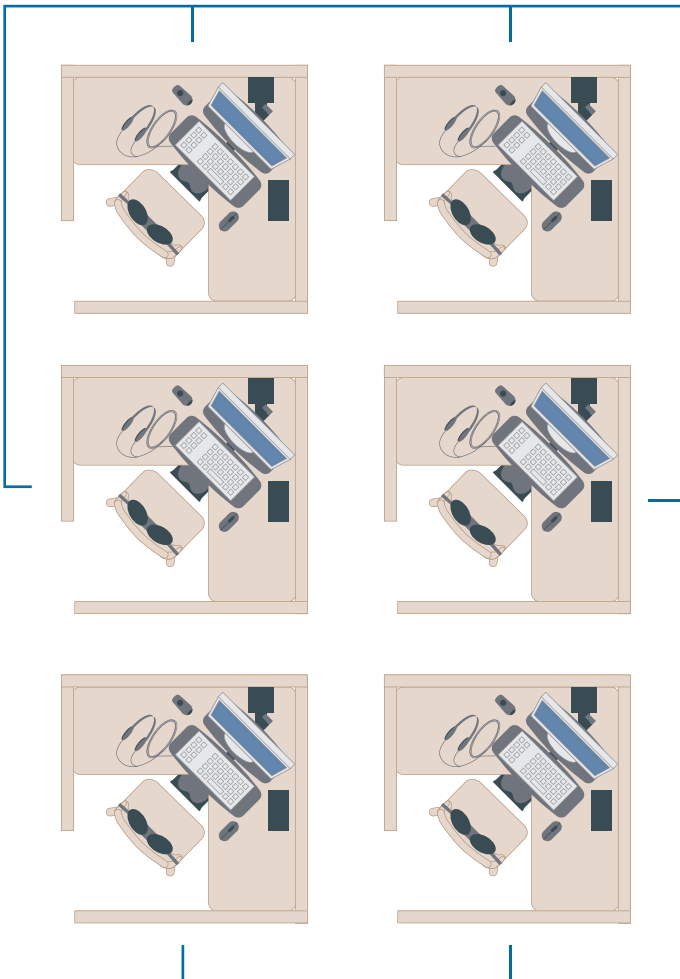

Admin Office and Front Office

Cabinet: Charging and Locking

AC12 Security Charging Cabinet - [K64415NA](#)
 Charge & Sync Cabinet, Universal Tablet - [K67862AM](#)

One per 10-12 devices

BACK TABLE

Hub: Device Expansion & Power

UH7000C USB 3.0 7 Port Hub and Charger - [K33980AM](#)

Surge Protector: Expand Power Outlet Access

SmartSockets® Table Top Surge Protector - [K62634NA](#)

As many as needed

WORK STATIONS

Headphones/Headsets: Clear and Comfortable

SD3600 Universal USB 3.0 Docking Station - [K33991WW](#)

SD4600P USB-C Universal Dock with Power - [K38231WW](#)

Docking Station VESA Mounting Plate - [K33959WW](#)

Presenter: Present Confidently

Presenter Expert™ Wireless Cursor Control