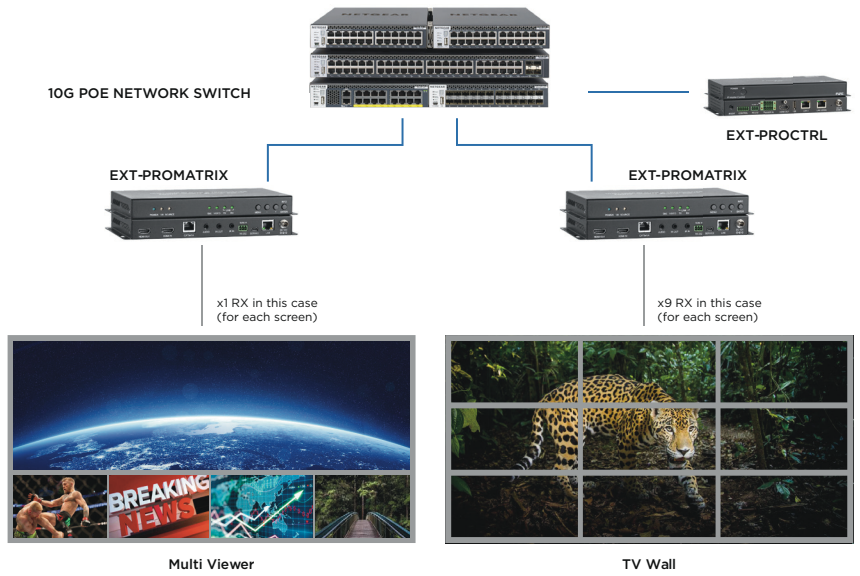

APPLICATION DIAGRAM

KanexPro SKU	Product Description	UPC Code	MSRP
EXT-PROMATRIXUSB	KanexPro SDVoE powered Modular Matrix Transceiver with USB Extender	813982022423	$2,199.95
EXT-PROMATRIX	KanexPro SDVoE powered Modular Matrix Transceiver	813982022430	$1,999.95
EXT-PROCTRL	KanexPro SDVoE powered Modular Matrix Controller	813982022447	$1,099.95
EXT-PRORACK	KanexPro Modular Matrix 6U Rack Chassis	813982022454	$599.95
EXT-PROFAN	KanexPro Modular Matrix 6U Cooling Fan System	813982022461	$89.95
EXT-PROPOWER	KanexPro Modular Matrix 12V DC Power Manager	813982022478	$899.95
EXT-PROCOVER	KanexPro Modular Matrix Rack Chassis Blank Panel	813982022485	$69.95