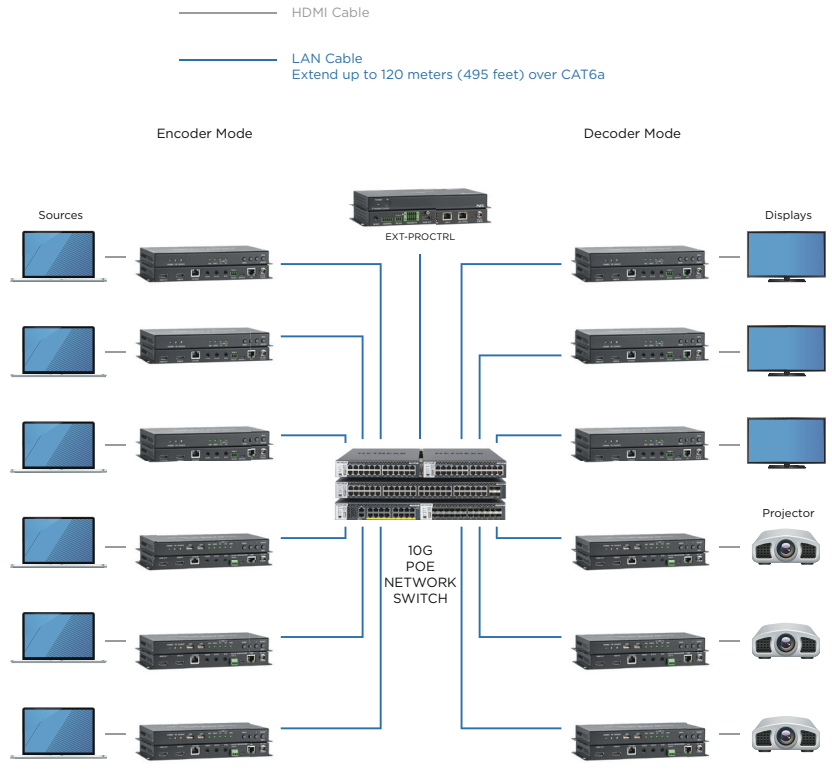

APPLICATION DIAGRAM

KanexPro SKU	Product Description	UPC Code	MSRP
EXT-PROMATRIXUSB	KanexPro SDVoE powered Modular Matrix Transceiver with USB Extender	813982022423	$2,199.95
EXT-PROMATRIX	KanexPro SDVoE powered Modular Matrix Transceiver	813982022430	$1,999.95
EXT-PROCTRL	KanexPro SDVoE powered Modular Matrix Controller	813982022447	$1,099.95
EXT-PRORACK	KanexPro Modular Matrix 6U Rack Chassis	813982022454	$599.95
EXT-PROFAN	KanexPro Modular Matrix 6U Cooling Fan System	813982022461	$89.95
EXT-PROPOWER	KanexPro Modular Matrix 12V DC Power Manager	813982022478	$899.95
EXT-PROCOVER	KanexPro Modular Matrix Rack Chassis Blank Panel	813982022485	$69.95