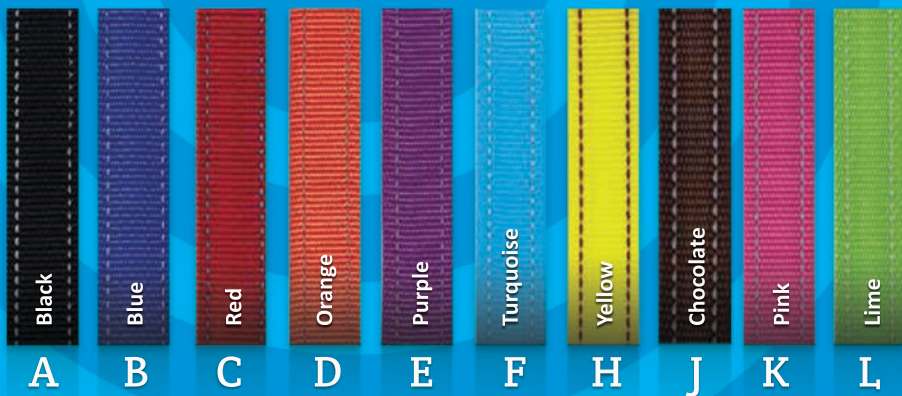

Utility

Reflective Stitching
Reflective yarn is woven into the webbing for night time visibility.

RogLoc
RogLoc is the Fort Knox of release buckles.

Low Load Technology
LLT reduces the load on the Titanium Plastic buckle through a cleverly positioned load ring.

Contoured Plastic Components
ROGZ rounded contoured plastic components ensure that every ROGZ collar fits snugly.

Die-cast Ring
Custom designed die cast ring (no welding). Electroplated chrome for a tarnish free finish.