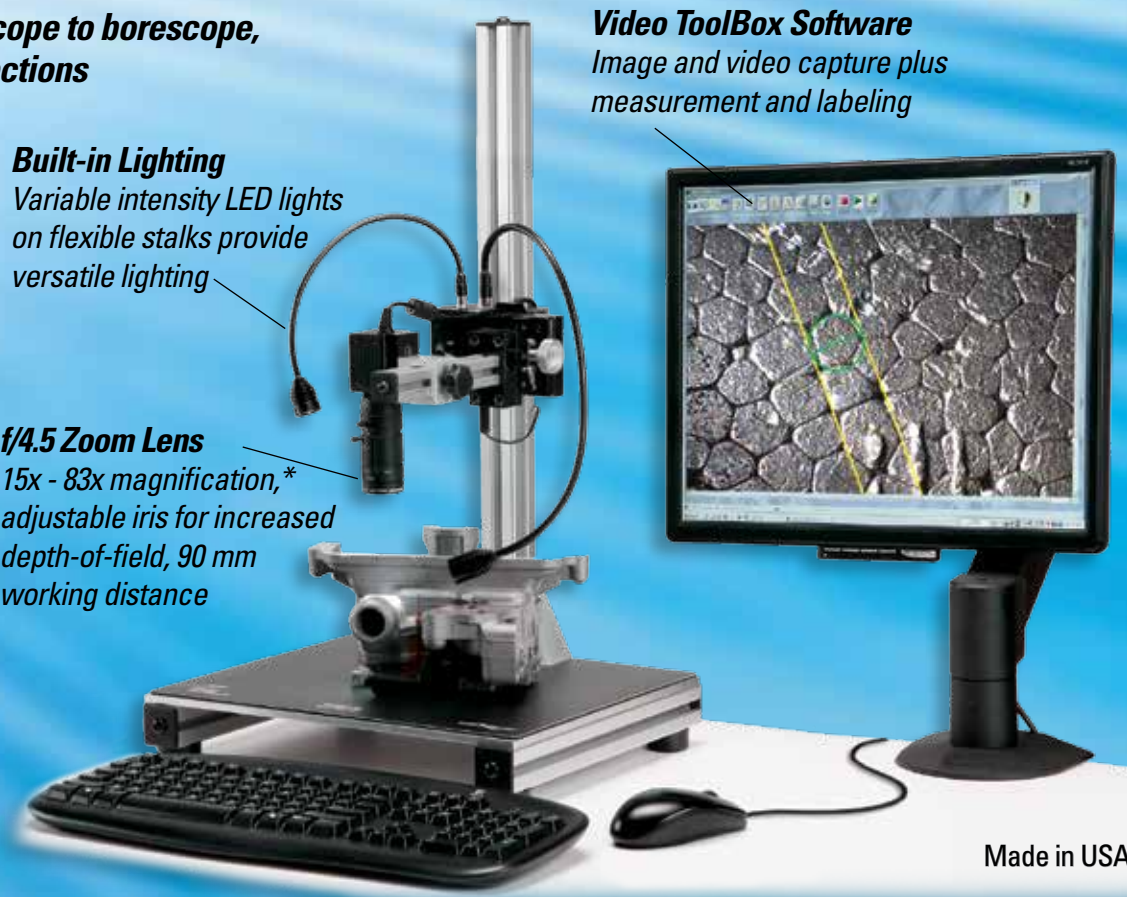

**Microscope / Borescope Inspection Station**

*Easily converts from microscope to borescope, for external or internal inspections*

**VIDEO MICROSCOPE**

The Luxxor® Video Microscope can be used both as a microscope or with a borescope. The high quality, f/4.5 zoom lens delivers sharp, close-up views of the exterior of any object placed on the microscope's 15" x 10" table. Built-in, flexible gooseneck, LED illumination provides ample, versatile, convenient illumination. Generous column height allows viewing of objects up to 16 inches high. Additionally, any Hawkeye® Precision Borescope, and most other borescopes, can be quickly and easily mounted with an optional adapter, allowing high-quality, close-up, internal inspection.

**Built-in Lighting**  
Variable intensity LED lights on flexible stalks provide versatile lighting

**f/4.5 Zoom Lens**  
15x - 83x magnification,\* adjustable iris for increased depth-of-field, 90 mm working distance

**Video ToolBox Software**  
Image and video capture plus measurement and labeling

Made in USA

As a microscope

With a borescope (with optional VC-35 Video Coupler)

**Key Benefits:**

- Conduct internal and external inspection
- Capture video or still images
- Metrology feature allows accurate measurement
- Document, store, and e-mail results
- A more comfortable, ergonomic alternative to stereo microscopes

**Luxxor® Video Microscope Specifications:**

System Magnification.....	15x - 200x**
F/# .....	4.5
Working Distance .....	90 mm
Field-of-View .....	24 mm - 4.0 mm
Resolution in Object Space .....	5 microns
Camera .....	1.3 MP (1280 x 1024 pixels), 1/2" CMOS
Stage .....	2-axis with rack and pinion focusing
Measurement Accuracy .....	+/- 0.001" at 15x ,
Illumination Unit .....	2 adjustable, LED Goosenecks
Video Output.....	USB 2.0
Power Supply .....	110 VAC
Table Size .....	15" x 10"
Maximum Object Height .....	16"