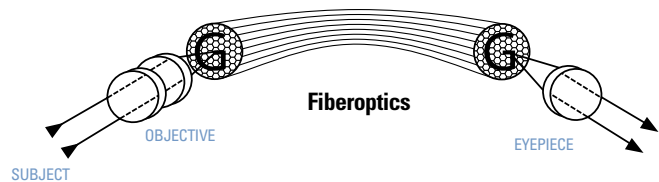

Fiberoptic Borescopes

Fiberoptic borescopes use optical glass fibers to relay the image. Resolution depends on the number of fibers and their diameter. Each fiber forms a pixel in the final image. If your entry path is not straight, fiberoptic borescopes have the advantages of flexibility and articulation.