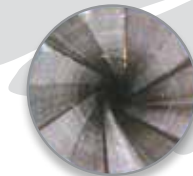

**Field-of-View (FOV)**

Most inspection situations need a "normal" objective lens (like a typical camera) with an angle of about 40°.

Wider lenses see more, but at a lower magnification, giving less detail. Magnification increases as the borescope approaches the subject, unlike a microscope objective, which gives a fixed magnification at one object distance.

**Hawkeye® Rigid Borescopes**

Choose a Hawkeye® Rigid Borescope when the entry path is straight. Rigid borescopes have better image quality, and are more durable and less expensive, than flexible scopes. Hawkeye® Classic and Pro Rigid Borescopes have DOV's of 0°, 30°, and 90°. Hawkeye® Blue Rigid Borescopes offer a wider selection of DOV's and lengths. Pgs. 14 - 21