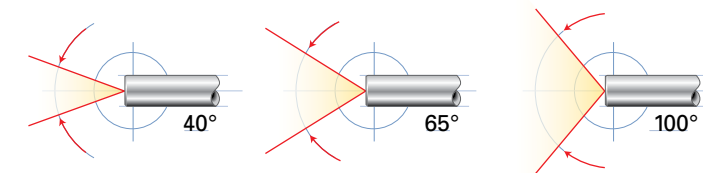

**Fiberoptic Borescopes**

Fiberoptic borescopes use optical glass fibers to relay the image. Resolution depends on the number of fibers and their diameter. Each fiber forms a pixel in the final image. If your entry path is not straight, fiberoptic borescopes have the advantages of flexibility and articulation.

**Video Borescopes**

When compared with any other type of borescope, video borescopes deliver the best combination of image quality and convenience. Videoscopes transmit light through the objective lens to miniature video cameras, which then convey the image to a portable handheld monitor, or laptop and desktop computers. When portability, still and video image capture, and image storage and documentation are key factors, a videoscope is the right choice.

**Direction-of-View (DOV)**

Hawkeye Pro and Classic Rigid Borescopes see straight-ahead (0°) and sideways (90°) with a mirror tube that slides over the borescope tube, making them two borescopes in one.

**Field-of-View (FOV)**

Most inspection situations need a "normal" objective lens (like a typical camera) with an angle of about 40°.

Wider lenses see more, but at a lower magnification, giving less detail. Magnification increases as the borescope approaches the subject, unlike a microscope objective, which gives a fixed magnification at one object distance.