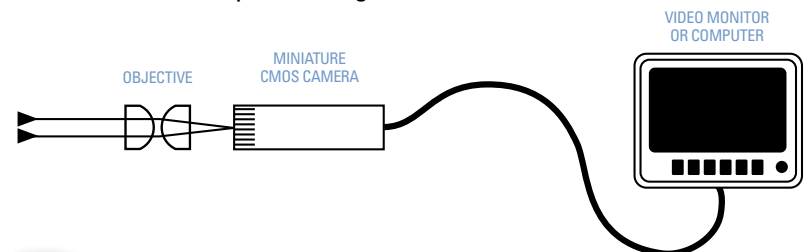

Video Borescopes

When compared with any other type of borescope, video borescopes deliver the best combination of image quality and convenience. Videoscopes transmit light through the objective lens to miniature video cameras, which then convey the image to a portable handheld monitor, or laptop and desktop computers. When portability, still and video image capture, and image storage and documentation are key factors, a videoscope is the right choice.