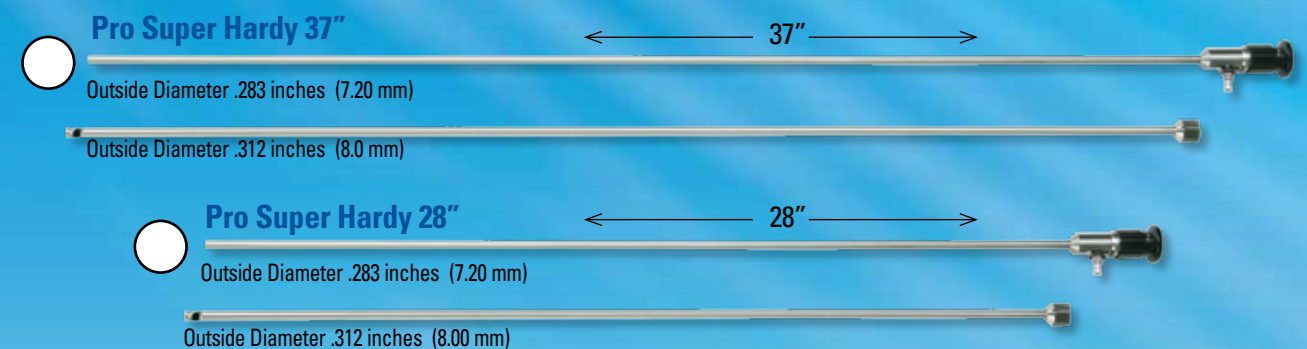

Outside Diameter .283 inches (7.20 mm)

Outside Diameter .312 inches (8.00 mm)

Pro Super Hardy 28"

Outside Diameter .283 inches (7.20 mm)

Outside Diameter .312 inches (8.00 mm)

Hawkeye® Pro Super Hardy Borescope Kits

Lengths: 28" and 37"	Model #	Price
28" Pro Super Hardy Kit (711 mm)	PSH28-NVK	$3,395
37" Pro Super Hardy Kit (940 mm)	PSH37-NVK	$3,695

Video and lighting sold separately. See pages 12 - 13 and 28 - 29.