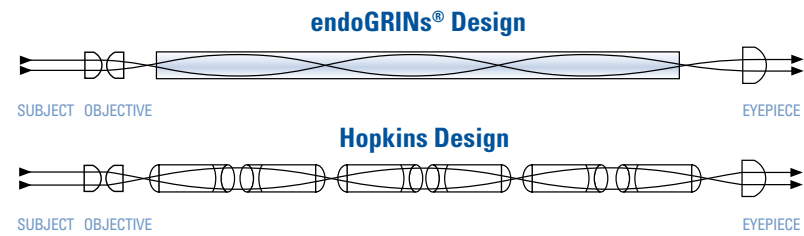

Rigid Borescopes

The heart of a rigid borescope design is the relay lens system. Gradient Lens Corporation's patented endoGRINs® design makes lens manufacturing and assembly easier and less costly, without sacrificing image quality.