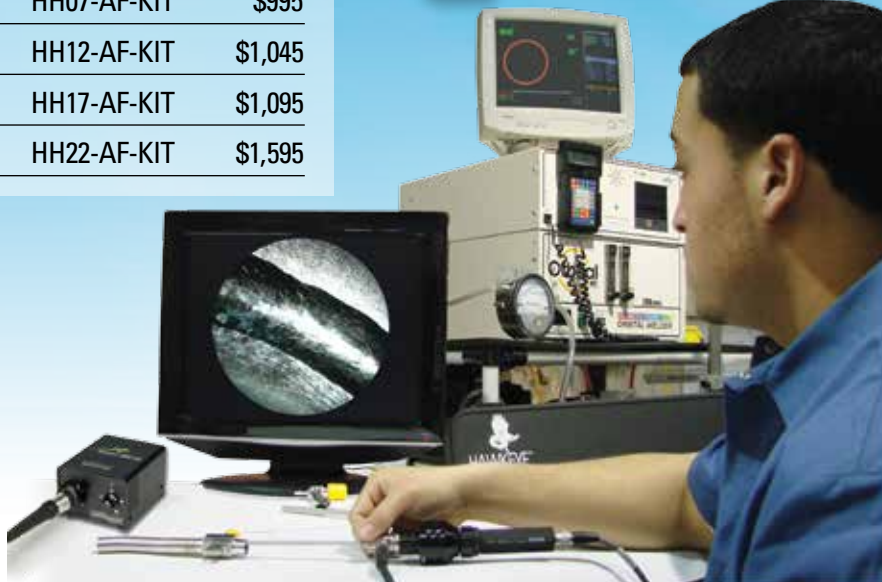

Classic Hardy™ .250" (6.35 mm)

When access holes are large enough, Hawkeye® Classic Hardy Borescopes bring much more light to the subject. Their rugged, thick-walled stainless steel tubes have an outside diameter of a quarter-inch. Classic Hardys deliver 3x the illumination of the Classic Slim.

The Classic Hardy is ideal for inspecting castings, engine cylinders, internal welds, and pipes.

Hawkeye Classic Borescopes focus by rotating the eyecup. Cameras attach to the eyecup, so they turn too, rotating the image. We recommend Hawkeye® Pro Borescopes with cameras, because their independent focusing rings avoid camera and image rotation.

Made in USA