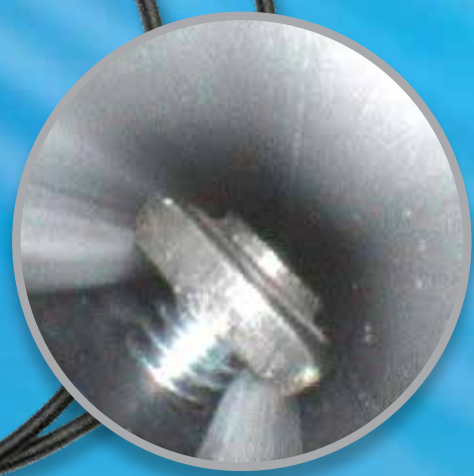

You can see the difference!

Hawkeye® Pro Flexible Borescope through-the-scope image