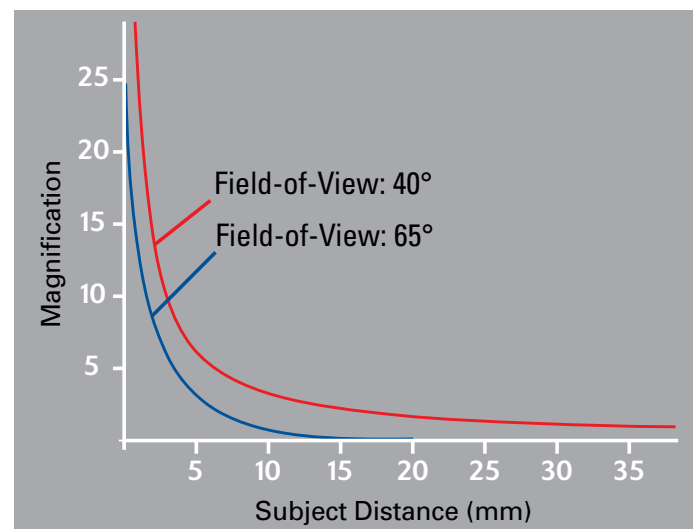

Magnification Versus Subject Distance