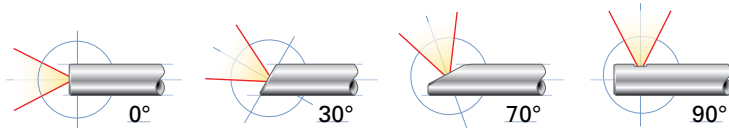

The mirror tube rotates the view over a full 360°, using the knurled knob. Our new mirrors are robust and durable for easy cleaning.

Hawkeye® Blue Rigid Borescopes use prisms to achieve the direction-of-view.