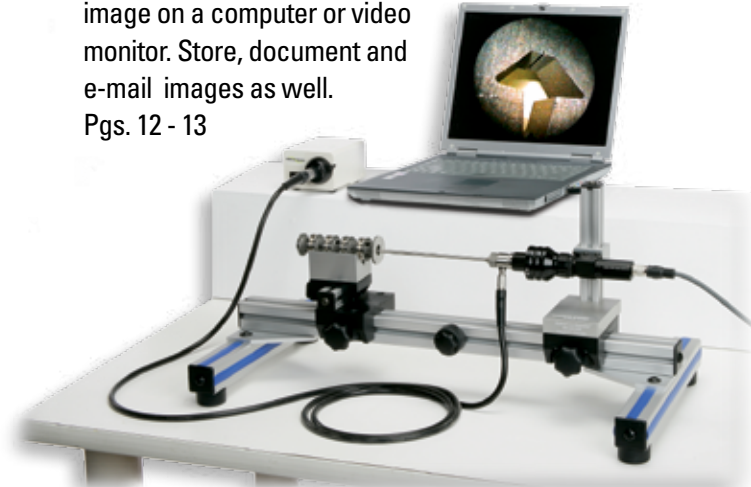

Luxxor® Video Systems

Connect any Hawkeye® Rigid or Flexible Borescope to a video camera and display the image on a computer or video monitor. Store, document and e-mail images as well. Pgs. 12 - 13