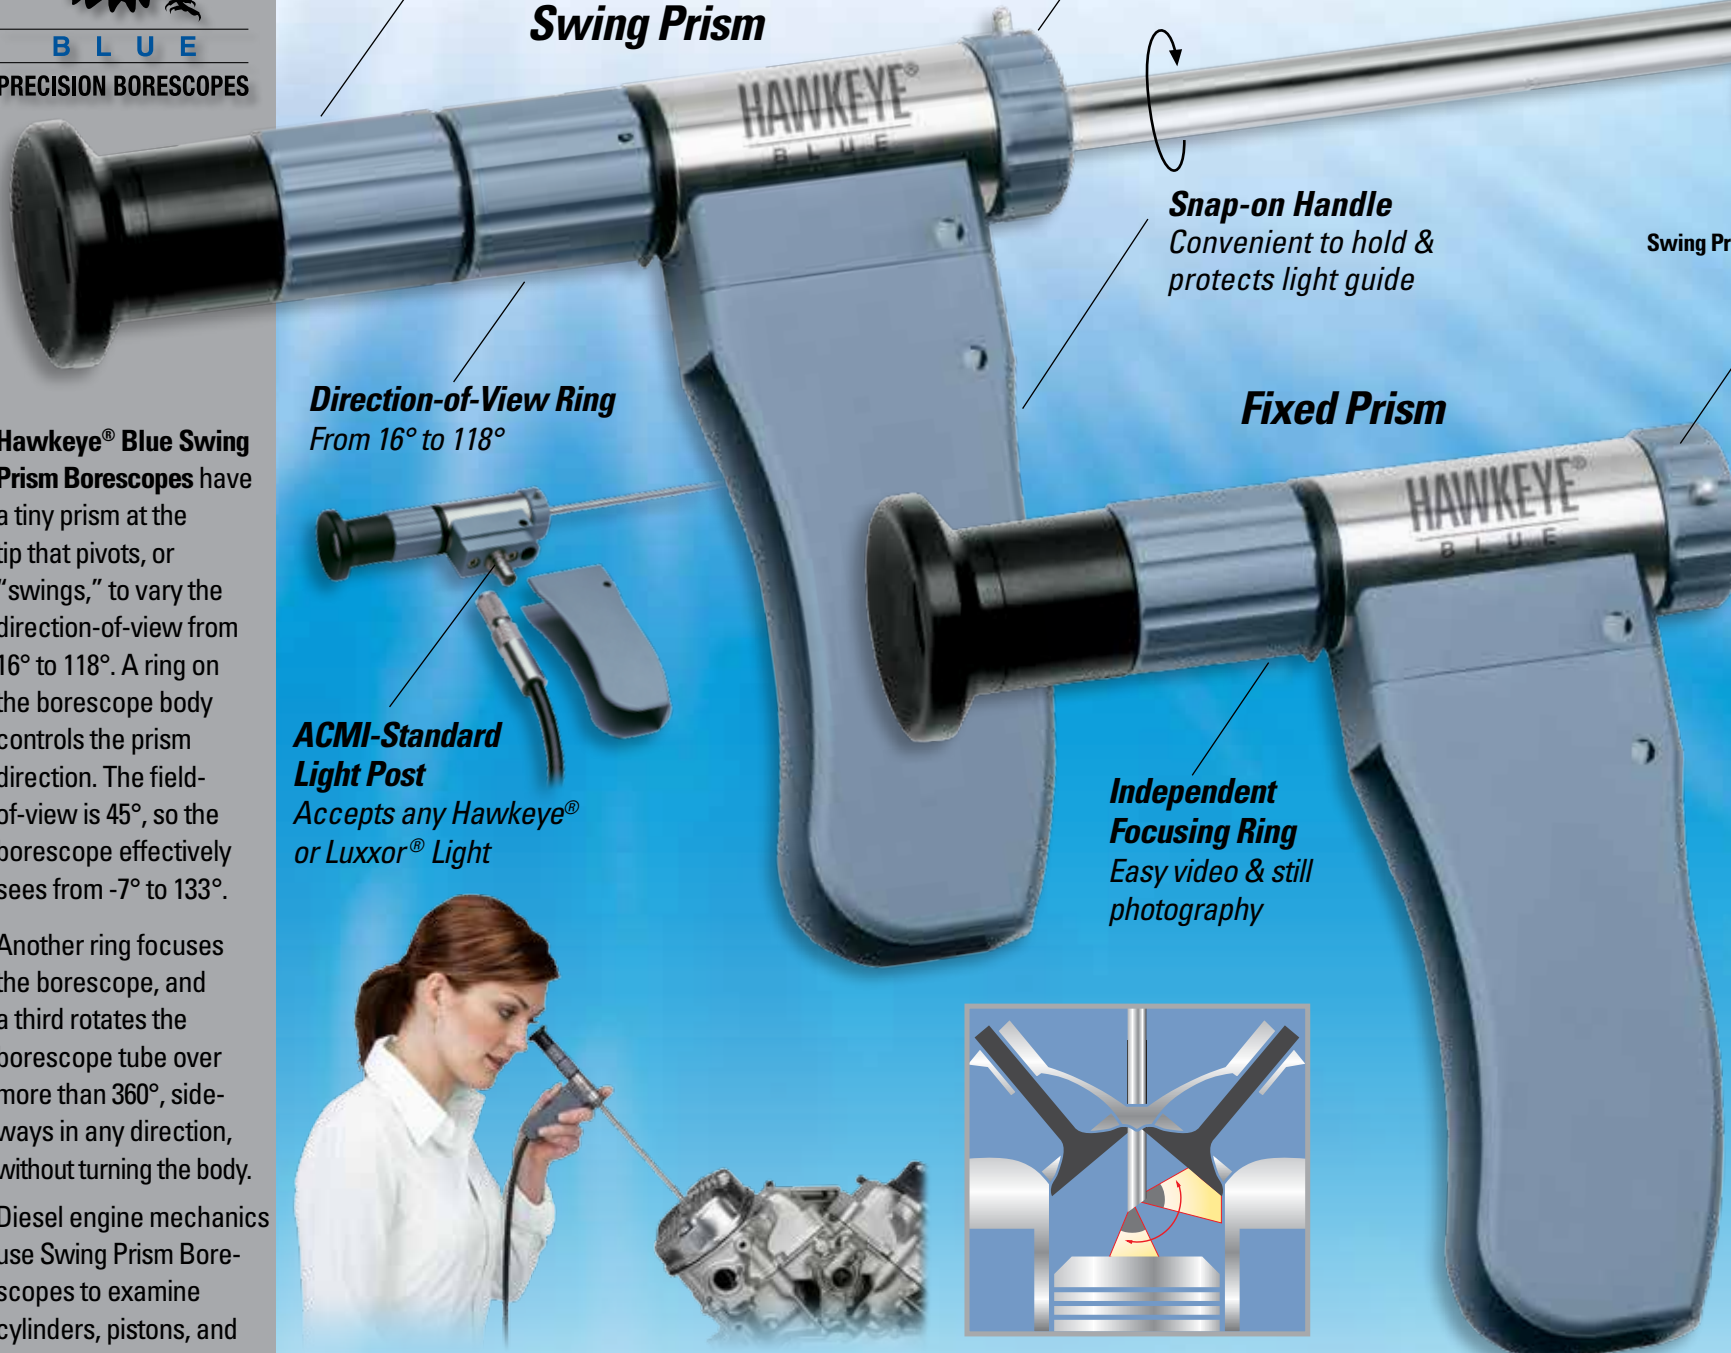

BLUE
PRECISION BORESCOPIES

Hawkeye® Blue Swing Prism Borescopes have a tiny prism at the tip that pivots, or "swings," to vary the direction-of-view from 16° to 118°. A ring on the borescope body controls the prism direction. The field-of-view is 45°, so the borescope effectively sees from -7° to 133°.

Another ring focuses the borescope, and a third rotates the borescope tube over more than 360°, sideways in any direction, without turning the body.

Diesel engine mechanics use Swing Prism Borescopes to examine cylinders, pistons, and valves. Aircraft engine mechanics use the Swing Prism to locate and investigate FOD (foreign object damage and debris) in jet engines.

Direction-of-View Ring
From 16° to 118°

ACMI-Standard Light Post
Accepts any Hawkeye® or Luxxor® Light

Independent Focusing Ring
Easy video & still photography

Swing Prism

View Rotation Ring
Rotates view more than 360°, independent of body

Snap-on Handle
Convenient to hold & protects light guide

Fixed Prism

Independent Focusing Ring
Easy video & still photography

Swing Prism Scan: Valves Cylinder Head Cylinder Wall Piston in Cylinder

View Rotation Ring
Rotates view more than 360°, independent of body

Swing Prism Variable Direction-of-View (DOV)

Hawkeye® Blue Rigid Swing Prism Borescopes

Diameter	Length	DOV	FOV	Model #	Price
○ .237" (6.0 mm)	9.60" (245 mm)	16° to 118°	45°	HBS 060 245 045	$5,495
○ .237" (6.0 mm)	17.91" (455 mm)	16° to 118°	45°	HBS 060 455 045	$5,995
○ .315" (8.0 mm)	12.80" (325 mm)	16° to 118°	45°	HBS 080 325 045	$5,495
○ .355" (9.0 mm)	23.80" (605 mm)	16° to 118°	45°	HBS 090 605 045	$5,995
○ .355" (9.0 mm)	31.69" (805 mm)	16° to 118°	45°	HBS 090 805 045	$6,195

Other lengths available by special order.

Hawkeye® Blue Fixed Prism Borescopes

Diameter	Length	DOV	FOV	Model #	Price
○ .110" (2.8 mm)	4.72" (120 mm)	30°	90°	HBR 028 122 090	$3,395
○ .110" (2.8 mm)	7.28" (185 mm)	90°	55°	HBR 028 187 055	$3,395
○ .110" (2.8 mm)	12.36" (314 mm)	90°	55°	HBR 028 317 055	$3,895
○ .157" (4.0 mm)	4.72" (120 mm)	70°	55°	HBR 040 125 055	$3,395
○ .157" (4.0 mm)	6.89" (175 mm)	90°	55°	HBR 040 177 055	$3,395
○ .157" (4.0 mm)	9.65" (245 mm)	30°	55°	HBR 040 242 055	$3,695
○ .157" (4.0 mm)	11.81" (300 mm)	90°	55°	HBR 040 307 055	$3,695
○ .157" (4.0 mm)	14.57" (370 mm)	70°	55°	HBR 040 375 055	$3,695
○ .157" (4.0 mm)	16.73" (425 mm)	90°	55°	HBR 040 427 055	$3,795
○ .228" (5.8 mm)	8.07" (205 mm)	90°	65°	HBR 058 217 065	$3,395
○ .228" (5.8 mm)	13.58" (345 mm)	70°	65°	HBR 058 355 065	$3,795
○ .228" (5.8 mm)	13.58" (345 mm)	90°	65°	HBR 058 357 065	$3,795
○ .228" (5.8 mm)	19.09" (485 mm)	90°	65°	HBR 058 497 065	$3,895
○ .228" (5.8 mm)	24.6" (625 mm)	90°	65°	HBR 058 627 065	$3,895
○ .315" (8.0 mm)	12.79" (325 mm)	90°	65°	HBR 080 327 065	$3,395
○ .315" (8.0 mm)	28.54" (725 mm)	90°	65°	HBR 080 727 065	$3,895
○ .315" (8.0 mm)	32.91" (836 mm)	0°	100°	HBR 080 840 100	$3,895

Other lengths available by special order.

Video and lighting sold separately. See pages 12 - 13 and 28 - 29.

Hawkeye® Blue Fixed Prism Borescopes offer directions-of-view of 0°, 30°, 70°, and 90°. They have medium to wide fields-of-view, ranging from 55° to 100°.

Use a Hawkeye Blue Fixed Prism Borescope for particularly large, dark spaces. Illumination and imaging channels are independent on Hawkeye Blue Rigid Borescopes, increasing image clarity and contrast.

In comparison, when borescopes with mirror tubes are used to inspect large, dark areas, the illuminating light and the image can intermix, lowering clarity and contrast if the mirror is not clean.

We deliver each Hawkeye Blue Swing and Fixed Prism Borescope in a lockable, fitted carrying case, for security and protection.

Made in Germany