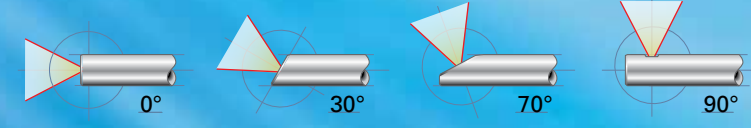

Fixed Prism Directions-of-View (DOV's)

Swing Prism Variable Direction-of-View (DOV)