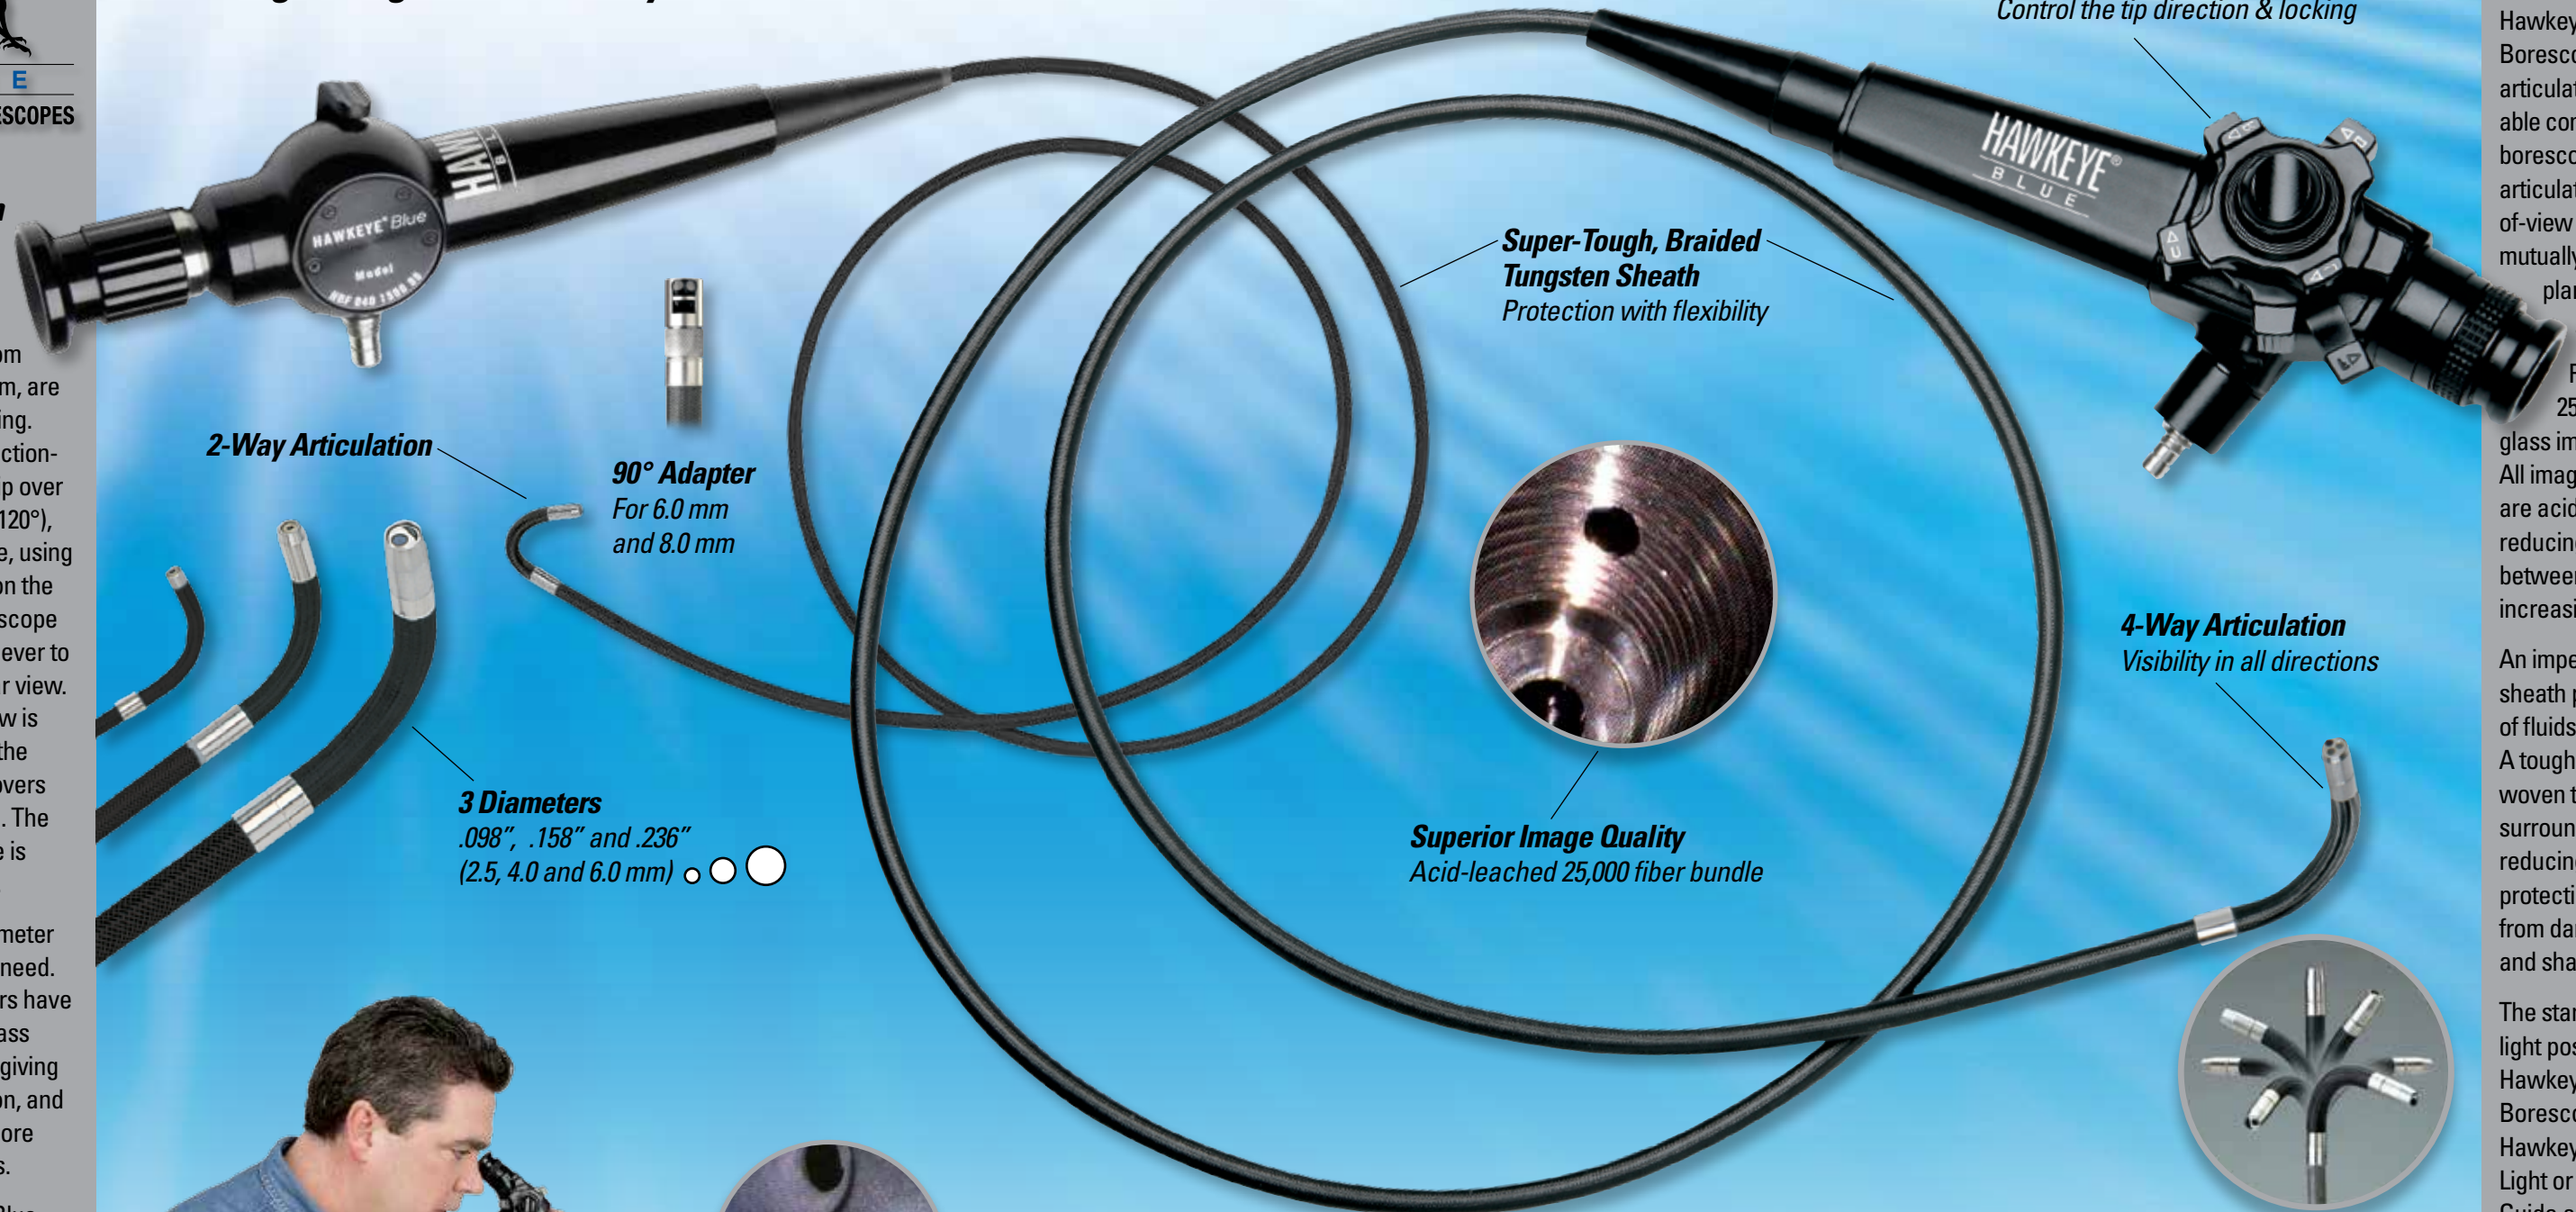

BLUE

PRECISION BORESCOPES

2-Way Articulation

Four Hawkeye® Blue Flexible Borescopes, in diameters from 2.5 mm to 6.0 mm, are 2-way articulating. Control the direction-of-view of the tip over a 240° range ($\pm 120^\circ$), in a single plane, using a thumb-lever on the aluminum borescope body. Lock the lever to hold a particular view. The field-of-view is 45°, except for the 4 mm, which covers a wide 90° field. The viewable image is large and clear.

Choose the diameter and length you need. Larger diameters have more optical glass imaging fibers, giving higher resolution, and thus sharper, more detailed images.

Use Hawkeye Blue Flexible Borescopes to inspect complex castings like engine blocks, turbochargers, tubes, pipes, and turbine engines.

Made in USA

High-quality, smaller diameters, longer lengths, 2- or 4-way articulation!

2-Way Articulation

90° Adapter
For 6.0 mm and 8.0 mm

3 Diameters
.098", .158" and .236"
(2.5, 4.0 and 6.0 mm)

Super-Tough, Braided Tungsten Sheath
Protection with flexibility

Superior Image Quality
Acid-leached 25,000 fiber bundle

Directional Control
Control the tip direction & locking

4-Way Articulation
Visibility in all directions

4-Way Articulation

The 8.0 mm diameter Hawkeye® Blue Flexible Borescope is 4-way articulating. Two lockable controls on the borescope body articulate the direction-of-view by $\pm 120^\circ$, on two mutually perpendicular planes.

The 8.0 mm Blue Flexible contains 25,000 optical glass imaging fibers. All imaging fiber bundles are acid-leached, reducing crosstalk between fibers and increasing contrast.

An impermeable plastic sheath prevents entry of fluids like fuel or oil. A tough, durable, woven tungsten sheath surrounds the plastic, reducing friction and protecting the scope from damage by burrs and sharp edges.

The standard ACMI light post on all Hawkeye Blue Flexible Borescopes accepts a Hawkeye® SuperNOVA™ Light or a Luxxor® Light Guide and Light. See pages 28 - 29.

Hawkeye Blue Flexible Borescopes come in rugged, lockable carrying cases, with foam inserts for protection.

Made in USA

Hawkeye® Blue Flexible Borescopes

Diameter	Length	Articulation	DOV	FOV	Fibers	Sheath	Model #	Price
.098" (2.5 mm)	27.5" (0.7 m)	2-way	0°¹	60°	7,000	Tungsten	HBF 025 0700 60	$7,995
.098" (2.5 mm)	47.2" (1.2 m)	2-way	0°¹	60°	7,000	Tungsten	HBF 025 1200 60	$9,995
.158" (4.0 mm)	59.1" (1.5 m)	2-way	0°¹	90°	18,000	Tungsten	HBF 040 1500 90	$8,995
.236" (6.0 mm)	70.8" (1.8 m)	2-way	0°²	45°	25,000	Tungsten	HBF 060 1800 45	$8,995
.314" (8.0 mm)	70.8" (1.8 m)	4-way	0°²	45°	25,000	Tungsten	HBF 080 1800 45	$9,995

Other lengths available by special order.

¹ Available in 0° standard or 90° by special order.

² 90° Adapters available for 6 mm and 8 mm – $995 ea.