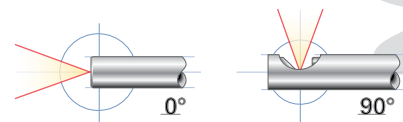

As described above, rigid borescopes use traditional, glass optics to relay the image. If your entry path is straight, a rigid borescope delivers excellent image quality and can be more cost-efficient than either fiberoptic or video borescopes.

**Fiberoptic Borescopes**

Fiberoptic borescopes use optical glass fibers to relay the image. Resolution depends on the number of fibers and their diameter. Each fiber forms a pixel in the final image. If your entry path is not straight, fiberoptic borescopes have the advantages of flexibility and articulation.

**Direction-of-View (DOV)**

Hawkeye Pro and Classic Rigid Borescopes see straight-ahead (0°) and sideways (90°) with a mirror tube that slides over the borescope tube, making them two borescopes in one.