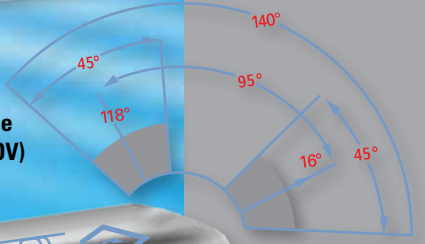

Hawkeye® Blue Rigid Swing Prism Borescopes

Diameter	Length	DOV	FOV	Model #	Price
○ .237" (6.0 mm)	9.60" (245 mm)	16° to 118°	45°	HBS 060 245 045	$5,495
○ .237" (6.0 mm)	17.91" (455 mm)	16° to 118°	45°	HBS 060 455 045	$5,995
○ .315" (8.0 mm)	12.80" (325 mm)	16° to 118°	45°	HBS 080 325 045	$5,495
○ .355" (9.0 mm)	23.80" (605 mm)	16° to 118°	45°	HBS 090 605 045	$5,995
○ .355" (9.0 mm)	31.69" (805 mm)	16° to 118°	45°	HBS 090 805 045	$6,195

Other lengths available by special order.

Hawkeye® Blue Fixed Prism Borescopes

Diameter	Length	DOV	FOV	Model #	Price
○ .110" (2.8 mm)	4.72" (120 mm)	30°	90°	HBR 028 122 090	$3,395
○ .110" (2.8 mm)	7.28" (185 mm)	90°	55°	HBR 028 187 055	$3,395
○ .110" (2.8 mm)	12.36" (314 mm)	90°	55°	HBR 028 317 055	$3,895
○ .157" (4.0 mm)	4.72" (120 mm)	70°	55°	HBR 040 125 055	$3,395
○ .157" (4.0 mm)	6.89" (175 mm)	90°	55°	HBR 040 177 055	$3,395
○ .157" (4.0 mm)	9.65" (245 mm)	30°	55°	HBR 040 242 055	$3,695
○ .157" (4.0 mm)	11.81" (300 mm)	90°	55°	HBR 040 307 055	$3,695
○ .157" (4.0 mm)	14.57" (370 mm)	70°	55°	HBR 040 375 055	$3,695
○ .157" (4.0 mm)	16.73" (425 mm)	90°	55°	HBR 040 427 055	$3,795
○ .228" (5.8 mm)	8.07" (205 mm)	90°	65°	HBR 058 217 065	$3,395
○ .228" (5.8 mm)	13.58" (345 mm)	70°	65°	HBR 058 355 065	$3,795
○ .228" (5.8 mm)	13.58" (345 mm)	90°	65°	HBR 058 357 065	$3,795
○ .228" (5.8 mm)	19.09" (485 mm)	90°	65°	HBR 058 497 065	$3,895
○ .228" (5.8 mm)	24.6" (625 mm)	90°	65°	HBR 058 627 065	$3,895
○ .315" (8.0 mm)	12.79" (325 mm)	90°	65°	HBR 080 327 065	$3,395
○ .315" (8.0 mm)	28.54" (725 mm)	90°	65°	HBR 080 727 065	$3,895
○ .315" (8.0 mm)	32.91" (836 mm)	0°	100°	HBR 080 840 100	$3,895

Other lengths available by special order.

Video and lighting sold separately. See pages 12 - 13 and 28 - 29.

Hawkeye® Blue Fixed Prism Borescopes offer directions-of-view of 0°, 30°, 70°, and 90°. They have medium to wide fields-of-view, ranging from 55° to 100°.

Use a Hawkeye Blue Fixed Prism Borescope for particularly large, dark spaces. Illumination and imaging channels are independent on Hawkeye Blue Rigid Borescopes, increasing image clarity and contrast.

In comparison, when borescopes with mirror tubes are used to inspect large, dark areas, the illuminating light and the image can intermix, lowering clarity and contrast if the mirror is not clean.

We deliver each Hawkeye Blue Swing and Fixed Prism Borescope in a lockable, fitted carrying case, for security and protection.

Made in Germany