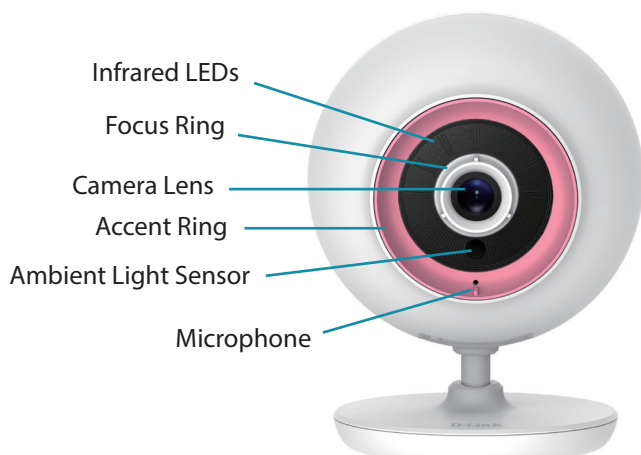

Features

- Night vision with infrared LEDs that turn on automatically when it gets dark
- 802.11n wireless lets you place the camera virtually anywhere²
- MicroSD card slot for recording snapshots and videos triggered by motion or sound
- Can be powered by an external USB battery³
- 5 soothing lullabies built-in
- Interchangeable accent color rings

Intelligent Baby Monitoring

- Sound detection alerts you of loud noises, such as your baby crying
- Motion detection lets you know if the camera detects movement
- Notifications can be sent to your mobile device for detected events
- Two-way audio lets you hear your baby and allows you to respond and calm your child

Convenient Control With Your Mobile Device

- The mydlink Baby app helps you set up your device and gives you easy access to all functions.
- The free mydlink Baby app is available for iPhone, iPad and android devices

Perfectly Portable for Instant Monitoring Anywhere

In addition to normal home usage, you can also take the Wi-Fi Baby Camera with you when traveling with your child, even when there is no available Internet connection. Just connect your mobile device to the Wi-Fi Baby Camera's wireless network for instant local monitoring, making it perfect for family vacations or just visiting friends. You can even connect it to an external USB battery for total portability!

mydlink™ Baby App

Getting started is a snap; the free mydlink Baby app for iPhone, iPad and Android mobile devices not only guides you step-by-step through the setup process, but also gives you an easy to use interface for all the advanced features of the Wi-Fi Baby Camera. Check on your baby at a glance; pinch to zoom with ease. You can even take snapshots and video clips and save them directly to your mobile device!

Front View

Back View