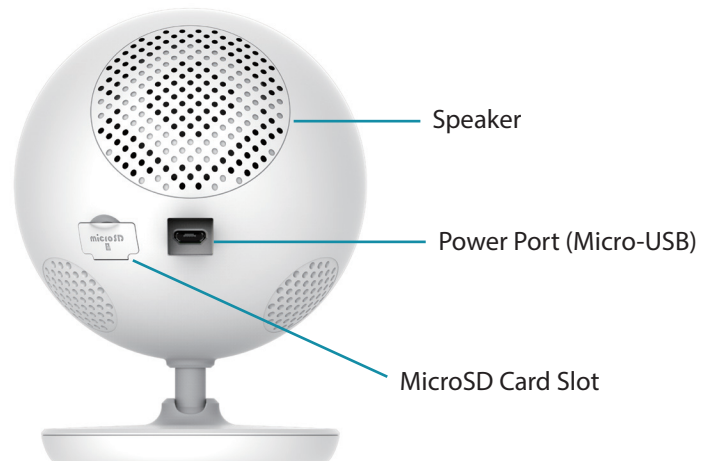

Features

- Night vision with infrared LEDs that turn on automatically when it gets dark
- 802.11n wireless lets you place the camera virtually anywhere²
- MicroSD card slot for recording snapshots and videos triggered by motion or sound
- Can be powered by an external USB battery³
- 5 soothing lullabies built-in
- Interchangeable accent color rings

Intelligent Baby Monitoring

- Sound detection alerts you of loud noises, such as your baby crying
- Motion detection lets you know if the camera detects movement
- Notifications can be sent to your mobile device for detected events
- Two-way audio lets you hear your baby and allows you to respond and calm your child

Convenient Control With Your Mobile Device

- The mydlink Baby app helps you set up your device and gives you easy access to all functions.
- The free mydlink Baby app is available for iPhone, iPad and android devices

Perfectly Portable for Instant Monitoring Anywhere

In addition to normal home usage, you can also take the Wi-Fi Baby Camera with you when traveling with your child, even when there is no available Internet connection. Just connect your mobile device to the Wi-Fi Baby Camera's wireless network for instant local monitoring, making it perfect for family vacations or just visiting friends. You can even connect it to an external USB battery for total portability!

mydlink™ Baby App

Getting started is a snap; the free mydlink Baby app for iPhone, iPad and Android mobile devices not only guides you step-by-step through the setup process, but also gives you an easy to use interface for all the advanced features of the Wi-Fi Baby Camera. Check on your baby at a glance; pinch to zoom with ease. You can even take snapshots and video clips and save them directly to your mobile device!

Front View

Back View