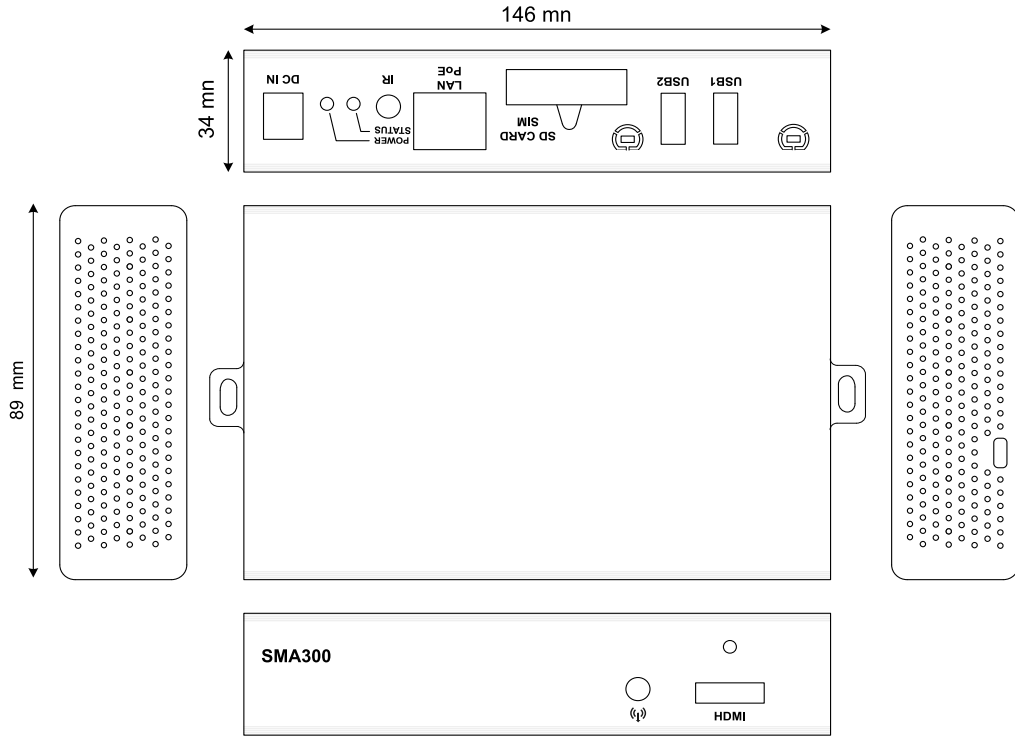

GEEKKOTA OS

RoHS
COMPLIANT

SMA300 is dedicated to the digital signage principally for point of sale solutions.

This low-consumption media player is able to support most of the market media assets without any conversion and with a Full HD high-quality video hardware acceleration.

The SMA300 can be connected to a digital screen through a HDMI video connector. Analog sound is available through a 3.5 jack, Digital sound through HDMI.

Strengths	Specification	
<ul style="list-style-type: none"> ▪ Full HD Video decoder ▪ OS Gekkota eLinux: Quick start and rugged ▪ Standby mode of screen by synchronization signal ▪ Web App and HTML5 compliant ▪ Multi-page PDF and MS-Powerpoint support ▪ Green IT : 7W consumption ▪ Silent (fanless) ▪ Video and audio channel can be independent ▪ Power over Ethernet (PoE) 	<p>Native Media formats :</p> <p>Image : JPEG, PNG, GIF, SVG Video : MPEG2, WMV, H264 1080p Slideshow : PDF and MS-Powerpoint Text : plain text, rich text HTML5 Audio : MP3, AAC, MPEG1 Layer 2 Web : HTML5, RSS</p> <p>Protocols :</p> <p>HTTP(S), DASH MPEG, UDP, RTP, RTSP</p> <p>Processor :</p> <p>CPU : SoC Freescale iMX6 Quad</p> <p>Peripherals :</p> <p>2x USB2 Host (Low/Full/High Speed) 1x Jack 3.5 for GPIO or infra red</p> <p>Storage :</p> <p>SD Card : 8Go included (option 32 Go)</p> <p>Operating System :</p> <p>Gekkota OS eLinux</p> <p>Software compatibility :</p> <p>HTML5 Web App</p>	<p>Screen resolution :</p> <p>Landscape, Paysage 96x96~1920x1080</p> <p>Audio output :</p> <p>Jack 3.5 R+L stereo HDMI</p> <p>Video output :</p> <p>1x HDMI 1.4</p> <p>Network :</p> <p>1x Ethernet 10/100 BaseT Option Wifi 802.11 b/g Option GPRS/EDGE/HSDPA Modem</p> <p>Power supply :</p> <p>12V DC PoE</p> <p>Environment :</p> <p>Temperature : 0~40°C</p> <p>Physical Characteristics :</p> <p>Weight : 0.6 kg Dimensions (WxHxD) : 146x89x34 mm</p> <p>Warranty :</p> <p>3 years (parts and labor)</p> <p>Manufacturer :</p> <p>Qeedji</p>