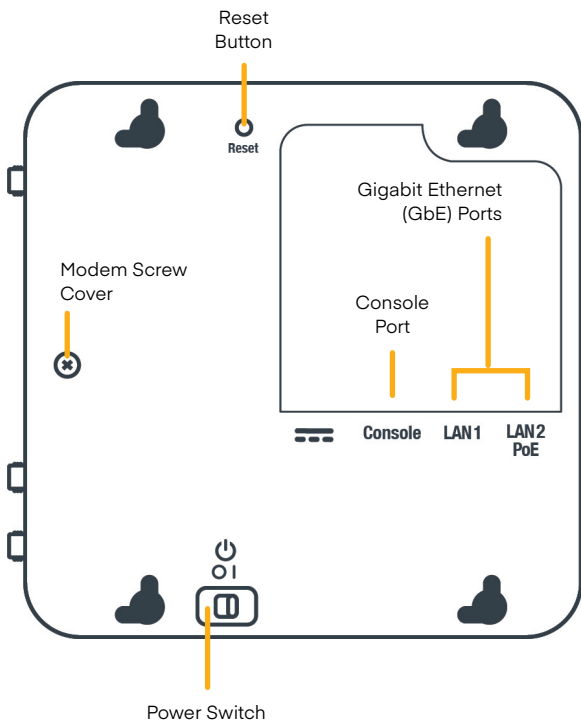

Hardware

Physical Measurements

Bottom

Sides