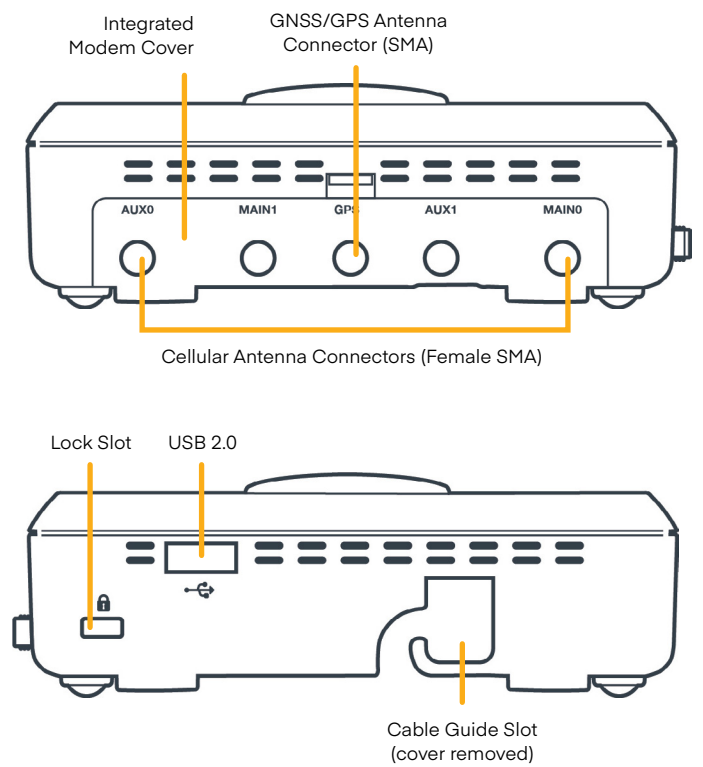

Hardware

Physical Measurements

Bottom

Sides

Ordering Guide

NetCloud Branch LTE Essentials and Advanced packages and plans are full featured for performance and connectivity. Essentials and Advanced packages include 24x7 support (phone support: 24 hour weekdays with emergency response on weekends, web: 24x7, chat: 24x5) and a limited lifetime warranty.