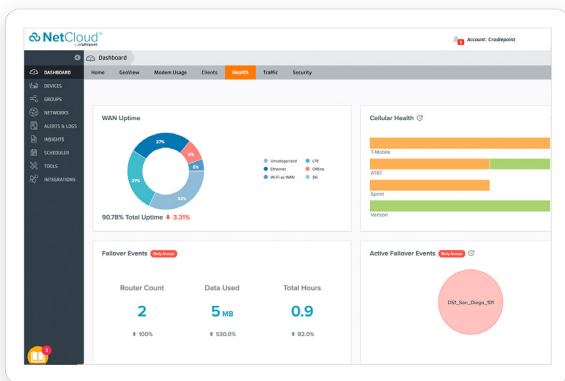

Performance

IP Passthrough
Mode Throughput

275 Mbps

Standard NAT
Mode Throughput

275 Mbps

Captive Modem
Mode Throughput

275 Mbps

Performance testing was conducted based on requirements as defined in RFC2544 using fixed-frame 1518 byte packets. Throughput results reflect unidirectional. UDP traffic with less than 1% packet loss as tested with wired connections.

Results do not reflect performance of the cellular wireless operator networks.

Key Software Capabilities

The NetCloud Service provides everything needed to unlock the power of LTE at the network edge and connect devices to critical applications and services. It enables customers to build and manage wireless WANs with complete lifecycle management, true zero-touch deployment, robust security, and foundational SD-WAN traffic management for optimal application performance and reliability. The service includes a warranty for as long as an active subscription on the router, online training, live and online support, and all software and firmware updates.

Quantifiable Data and Insights on Failover Events

In the NetCloud Health dashboard, view data for avoided disruptions from failover events, and see quantified ROI in the NetCloud Insights failover report. Additionally, analyze the primary-links service level agreement (SLA) performance for potential to recoup costs, as well as understand the secondary network’s performance, including Interface Uptime, Cellular Health, and Quality of Experience.