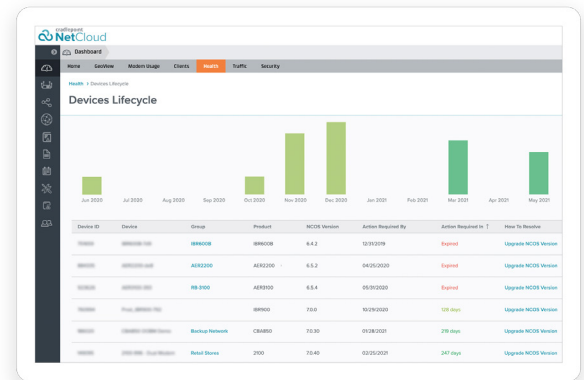

Results do not reflect performance of the cellular wireless operator networks.

Key Software Capabilities

The NetCloud Service provides everything needed to unlock the power of LTE at the network edge and connect devices to critical applications and services. It enables customers to build and manage wireless WANs with complete lifecycle management, true zero-touch deployment, robust security, and foundational SD-WAN traffic management for optimal application performance and reliability. The service includes a warranty for as long as an active subscription on the router, online training, live and online support, and all software and firmware updates.

Quantifiable Data and Insights on Failover Events

In the NetCloud Health dashboard, view data for avoided disruptions from failover events, and see quantified ROI in the NetCloud Insights failover report. Additionally, analyze the primary-links service level agreement (SLA) performance for potential to recoup costs, as well as understand the secondary network’s performance, including Interface Uptime, Cellular Health, and Quality of Experience.