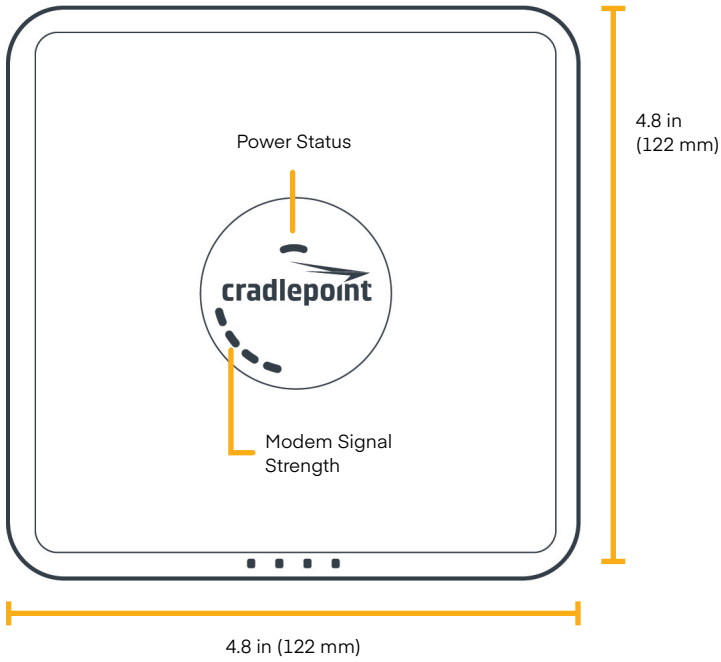

Hardware

Physical Measurements