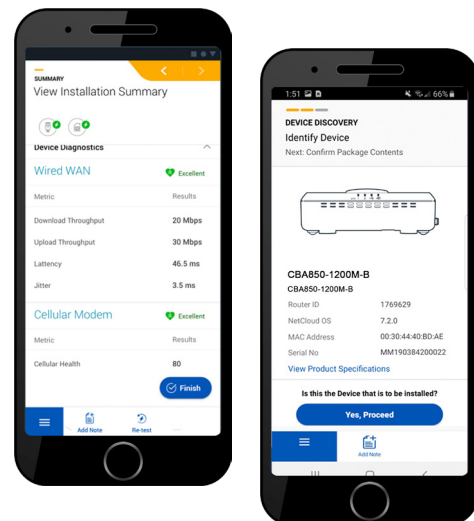

Cradlepoint Verify™ Mobile Application

As an extension to NetCloud, Cradlepoint Verify helps installers quickly and accurately install the CB850 adapter for optimal LTE signal reception. Upon a verified installation, users receive a detailed report that includes installation pictures, speed test results, and modem health metrics.