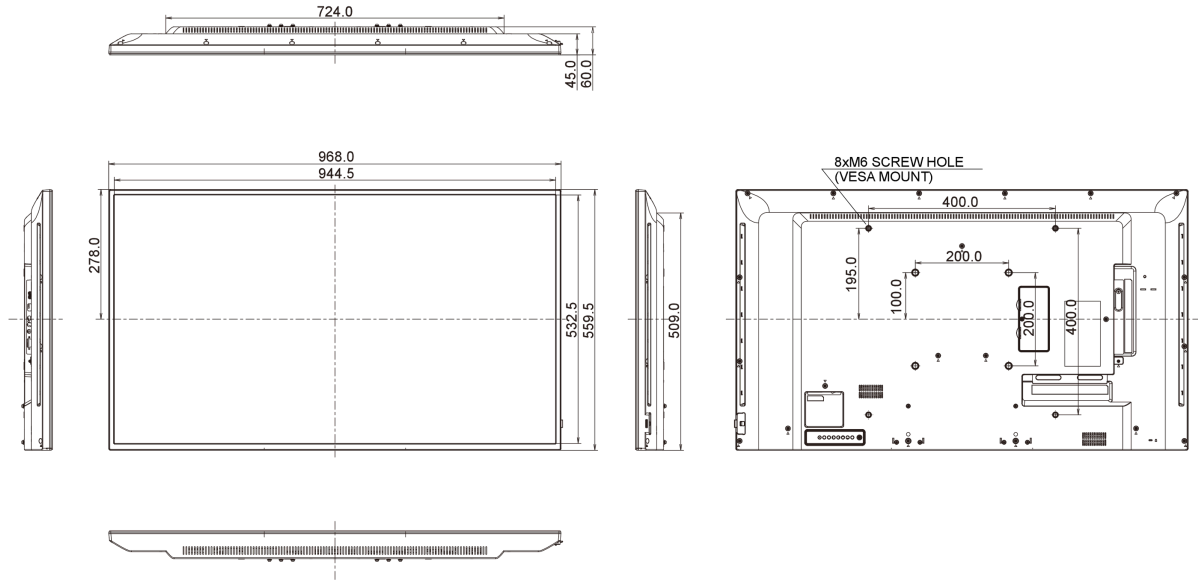

08 SUSTAINABILITY

Regulations	CB, CE, TÜV-Bauart, CU
Energy efficiency class	C

09 DIMENSIONS / WEIGHT

Product dimensions W x H x D	968.2 x 559.4 x 60mm
Box dimensions W x H x D	1070 x 696 x 159mm
Weight (without box)	8.7kg
Weight (with box)	11.96kg
EAN code	4948570116317