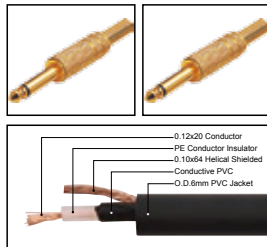

IC030

Professional cable with 1/4" MONO JACK male to 1/4" MONO JACK male

| LENGTH | LENGTH | COLOR |
|--------|------------|--|
| 1M-50M | 1 FT-60 FT | ■ R ■ Y ■ B ■ G ■ W ■ BK |

IC031

Professional cable with 1/4" MONO JACK male all gold plated to 1/4" MONO JACK male all gold plated