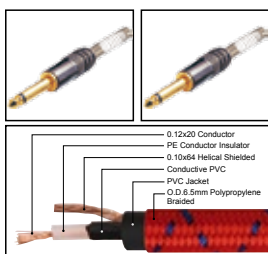

COLOR

1M-50M

1 FT-60 FT

IC091

Nylon covered professional cable with 1/4" MONO JACK male all gold plated to 1/4" MONO JACK male all gold plated

- 0.12x20 Conductor
- PE Conductor Insulator
- 0.10x64 Helical Shielded
- Conductive PVC
- PVC Jacket
- O.D. 6.5mm Polypropylene Braided