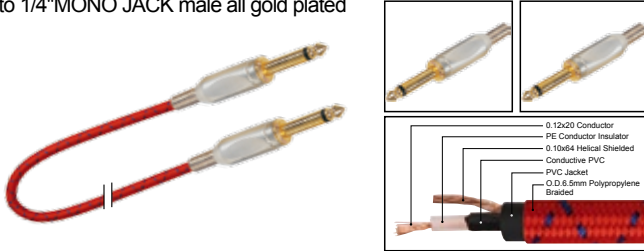

IC067

Nylon covered professional cable with 1/4" MONO JACK male all gold plated to 1/4" MONO JACK male all gold plated

LENGTH   **LENGTH**   **COLOR**

1M-50M

1 FT-60 FT

IC068

Nylon covered professional cable with 1/4" MONO JACK male all gold plated to 1/4" MONO JACK male all gold plated