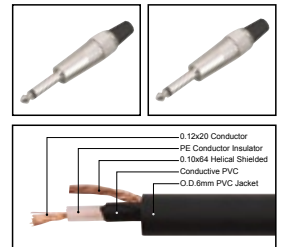

IC008

Professional cable with 1/4" MONO JACK male to 1/4" MONO JACK male

LENGTH	LENGTH	COLOR
1M-50M	1 FT-60 FT	■ R ■ Y ■ B ■ G ■ W ■ BK

IC009

Professional cable with 1/4" MONO JACK male all gold plated to 1/4" MONO JACK male all gold plated