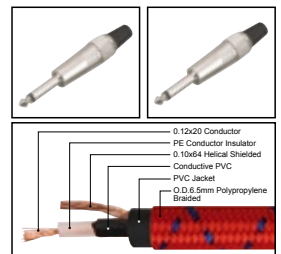

IC063

Nylon covered professional cable with 1/4" MONO JACK male to 1/4" MONO JACK male

| LENGTH | LENGTH | COLOR |
|--------|------------|-------|
| 1M-50M | 1 FT-60 FT | |

IC064

Nylon covered professional cable with 1/4" MONO JACK male gold plated contact to 1/4" MONO JACK male gold plated contact