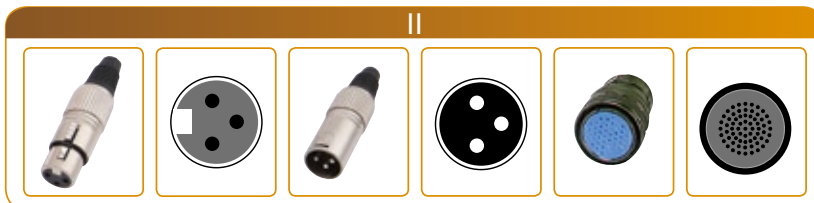

SC060

REFERENCE	INPUT	OUTPUT	CHANNEL	LENGTH
SC060-8	4 XLR(F)	4 XLR(M)	8	30M 50M
SC060-12	8 XLR(F)	4 XLR(M)	12	30M 50M
SC060-16	12 XLR(F)	4 XLR(M)	16	30M 50M
SC060-20	16 XLR(F)	4 XLR(M)	20	30M 50M
SC060-32	24 XLR(F)	8 XLR(M)	32	30M 50M
SC060-40	32 XLR(F)	8 XLR(M)	40	30M 50M