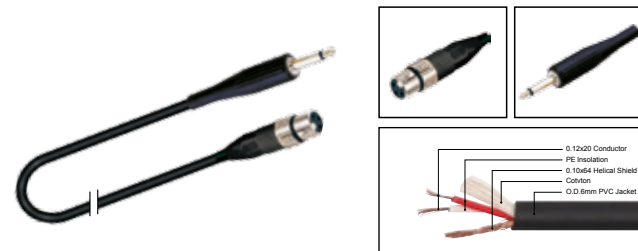

MC064

Professional cable with 3(PIN)XLR female to 1/4" MONO JACK male

LENGTH	LENGTH	COLOR
1M-50M	1 FT-60 FT	■ R ■ Y ■ B ■ G ■ W ■ BK