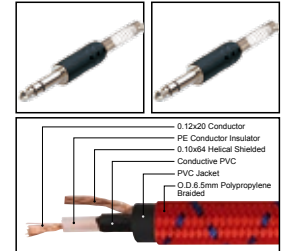

IC086

Nylon covered professional cable with 1/4" MONO JACK male to 1/4" MONO JACK male