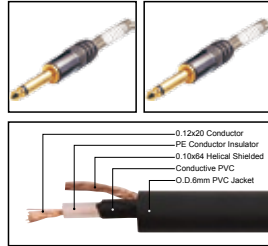

IC035

Professional cable with 1/4" MONO JACK male to 1/4" MONO JACK male

LENGTH	LENGTH	COLOR
1M-50M	1 FT-60 FT	■ R ■ Y ■ B ■ G ■ W ■ BK

IC036

Professional cable with 1/4" MONO JACK male gold plated contact to 1/4" MONO JACK male gold plated