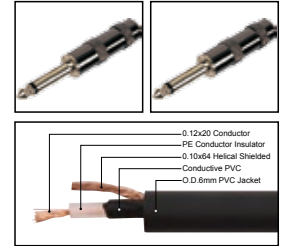

IC020

Professional cable with 1/4" MONO JACK male to 1/4" MONO JACK male

LENGTH	LENGTH	COLOR
1M-50M	1 FT-60 FT	☐ R ☐ Y ☐ B ☐ G ☐ W ☐ BK

IC021

Professional cable with 1/4" MONO JACK male all gold plated to 1/4" MONO JACK male all gold plated