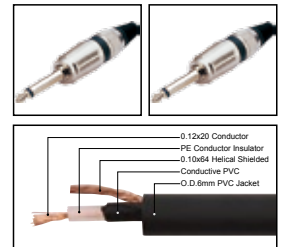

IC048

Professional cable with 1/4" MONO JACK male to 1/4" MONO JACK male

LENGTH

LENGTH

COLOR

1M-50M

1 FT-60 FT

R Y B G W BK