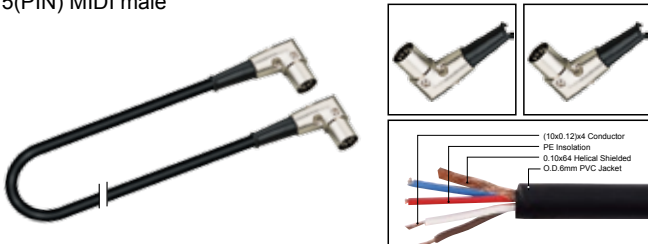

AC018

Professional cable with right angle 5(PIN) MIDI male to right angle 5(PIN) MIDI male

LENGTH	LENGTH	COLOR
1M-50M	1 FT-60 FT	■ R ■ Y ■ B ■ G ■ W ■ BK