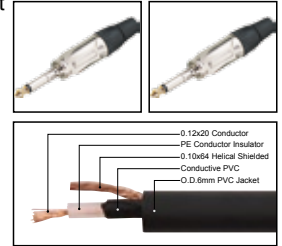

IC044

Professional cable with 1/4" MONO JACK male gold plated contact to 1/4" MONO JACK male gold plated contact

LENGTH

LENGTH

COLOR

1M-50M

1 FT-60 FT

R Y B G W BK