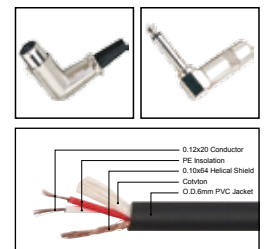

MC058

Professional cable with 3(PIN)XLR female to 1/4"MONO JACK male

LENGTH

LENGTH

COLOR

1M-50M

1 FT-60 FT

R Y B G W BK