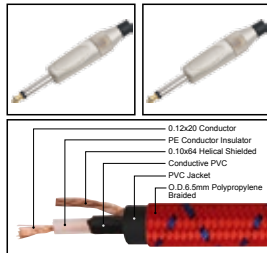

LENGTH	LENGTH	COLOR
1M-50M	1 FT-60 FT