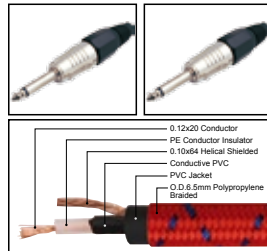

IC103

Nylon covered professional cable with 1/4" MONO JACK male to 1/4" MONO JACK male

LENGTH	LENGTH	COLOR
1M-50M	1 FT-60 FT