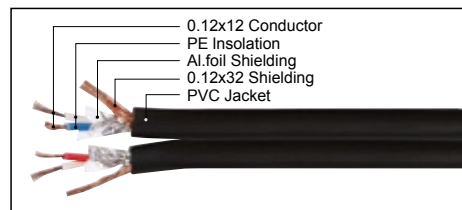

AC002

AVAILABLE COLOR

MECHANICAL SPECIFICATION

Temperature range	-20°C till 70°C
Bending Radius	20 X cable section radius

REFERENCE		INNER CONDUCTOR	INNER CONDUCTOR SECTION	SHIELD	OUTER DIAMETER	IMPEDANCE(≤)Ω/KM
AC002	A	(20x0.12)x2	2x0.23mm²	64x0.12	O.D.5.0x10.0mm	120
	B	(20x0.12)x2	2x0.23mm²	64x0.12	O.D.6z.0x12.0mm	120
	C	(20x0.12)x2	2x(2x0.12mm²)	(32x0.12)x2	O.D.4.0x8.0mm	214