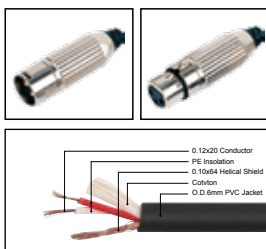

MC017

Professional cable with 3(PIN)XLR female to 3(PIN)XLR male

LENGTH	LENGTH	COLOR
1M-50M	1 FT-60 FT	■ R ■ Y ■ B ■ G ■ W ■ BK