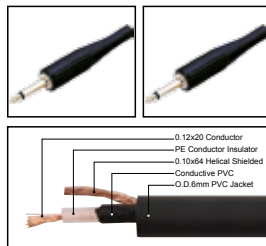

IC049

Professional cable with 1/4" MONO JACK male to 1/4" MONO JACK male

LENGTH

LENGTH

COLOR

1M-50M

1 FT-60 FT

R Y B G W BK