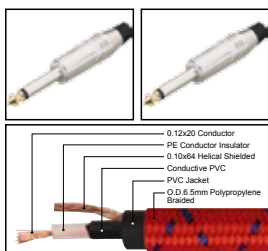

LENGTH

LENGTH

COLOR

1M-50M

1 FT-60 FT

IC095

Nylon covered professional cable with 1/4" MONO JACK male gold plated contact to 1/4" MONO JACK male gold plated contact

- 0.12x20 Conductor
- PE Conductor Insulator
- 0.10x64 Helical Shielded
- Conductive PVC
- PVC Jacket
- O.D. 6.5mm Polypropylene Braided