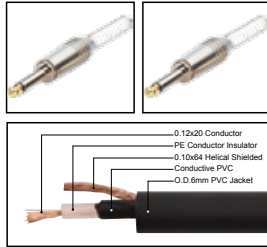

LENGTH	LENGTH	COLOR
1M-50M	1 FT-60 FT	■ R ■ Y ■ B ■ G ■ W ■ BK