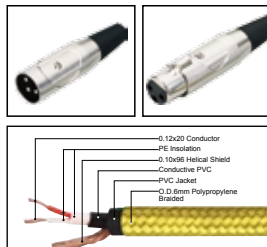

MC033

Nylon covered professional cable with 3(PIN)XLR female to 3 (PIN)XLR male

LENGTH	LENGTH	COLOR
1M-50M	1 FT-60 FT	

MC034

Nylon covered professional cable with right angle 3(PIN)XLR female to right angle 3 (PIN)XLR male