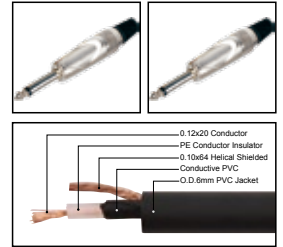

IC006

Professional cable with 1/4" MONO JACK male to 1/4" MONO JACK male

LENGTH	LENGTH	COLOR
1M-50M	1 FT-60 FT	■ R ■ Y ■ B ■ G ■ W ■ BK

IC007

Professional cable with 1/4" MONO JACK male gold plated contact to 1/4" MONO JACK male gold plated contact