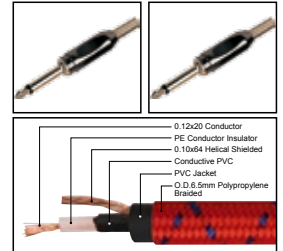

LENGTH LENGTH COLOR

1M-50M

1 FT-60 FT

IC080

Nylon covered professional cable with 1/4" MONO JACK male to 1/4" MONO JACK male

LENGTH LENGTH COLOR

1M-50M

1 FT-60 FT