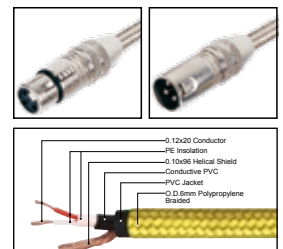

MC042

Nylon covered professional cable with 3(PIN)XLR female to 3 (PIN)XLR male

LENGTH

LENGTH

COLOR

1M-50M

1 FT-60 FT