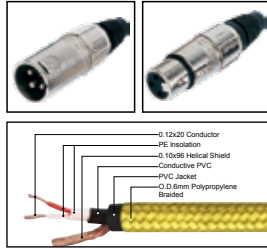

MC035

Nylon covered professional cable with 3(PIN)XLR female to 3 (PIN)XLR male

LENGTH

LENGTH

COLOR

1M-50M

1 FT-60 FT