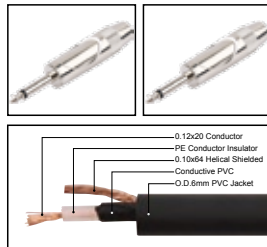

IC007

Professional cable with 1/4" MONO JACK male gold plated contact to 1/4" MONO JACK male gold plated contact

| LENGTH | LENGTH | COLOR |
|--------|------------|--|
| 1M-50M | 1 FT-60 FT | ■ R ■ Y ■ B ■ G ■ W ■ BK |