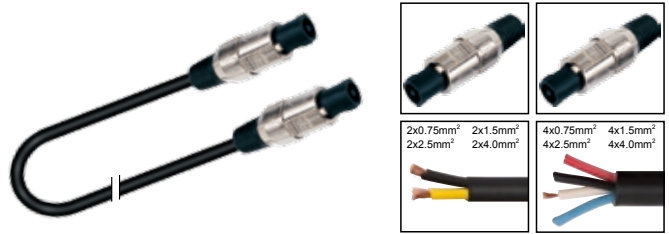

1M-50M

LENGTH

1 FT-60 FT

COLOR

PC004

Professional cable with speakon male to speakon male

| | | | |
|---|--|---|--|
| 2x0.75mm ² 2x2.5mm ² | 2x1.5mm ² 2x4.0mm ² | 4x0.75mm ² 4x2.5mm ² | 4x1.5mm ² 4x4.0mm ² |
|---|--|---|--|