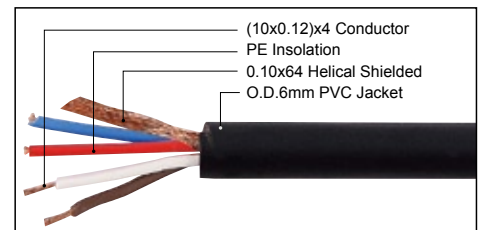

AC004

AVAILABLE COLOR

MECHANICAL SPECIFICATION

Temperature range	-20°C till 70°C
Bending Radius	20 X Outer diameter

REFERENCE		INNER CONDUCTOR SECTION	SHIELD	CABLE OUTER DIAMETER	IMPEDANCE(≤)Ω/KM	Velocity of propagation(%)
AC004	A	(10x0.12)x2	19x0.12	5.0mm	240	65%
	B	(10x0.12)x4	64x0.12	5.0mm	240	65%
	C	(10x0.12)x4	64x0.12	6.0mm	240	65%
	D	(10x0.12)x4	(6.4x12.0)x2	5.0x10.0mm	240	65%
	E	(10x0.12)x5	(6.4x12.0)x2	6.0x12.0mm	240	65%