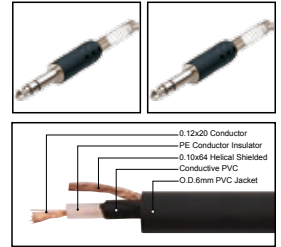

IC030

Professional cable with 1/4" MONO JACK male to 1/4" MONO JACK male

LENGTH	LENGTH	COLOR
1M-50M	1 FT-60 FT	■ R ■ Y ■ B ■ G ■ W ■ BK

IC031

Professional cable with 1/4" MONO JACK male all gold plated to 1/4" MONO JACK male all gold plated