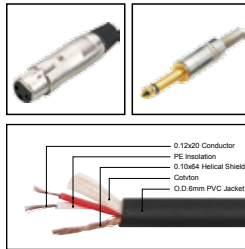

MC053

Professional cable with 3(PIN)XLR female to 1/4"MONO JACK male

LENGTH

LENGTH

COLOR

1M-50M

1 FT-60 FT

R Y B G W BK