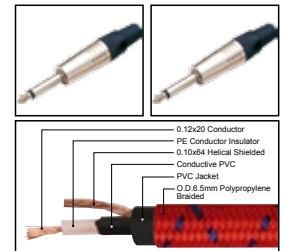

IC106

Nylon covered professional cable with 1/4" MONO JACK male to 1/4" MONO JACK male

LENGTH	LENGTH	COLOR
1M-50M	1 FT-60 FT