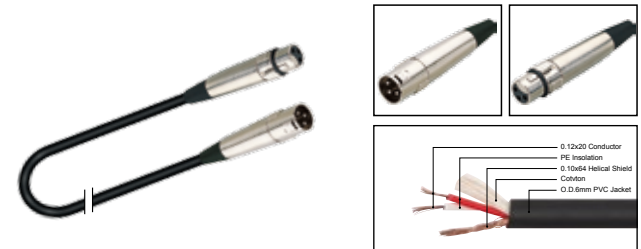

MC024

Professional cable with 3(PIN)XLR female to 3(PIN)XLR male

LENGTH	LENGTH	COLOR
1M-50M	1 FT-60 FT	R Y B G W BK