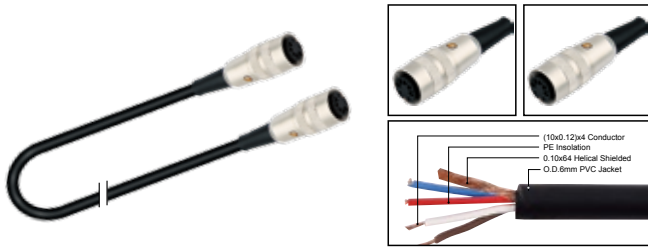

AC016

Professional cable with 5(PIN) MIDI female to 5(PIN) MIDI female

LENGTH	LENGTH	COLOR
1M-50M	1 FT-60 FT	■ R ■ Y ■ B ■ G ■ W ■ BK