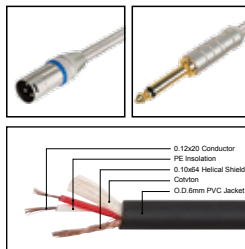

MC055

Professional cable with 3(PIN)XLR female to 1/4"MONO JACK male

LENGTH

LENGTH

COLOR

1M-50M

1 FT-60 FT

R Y B G W BK