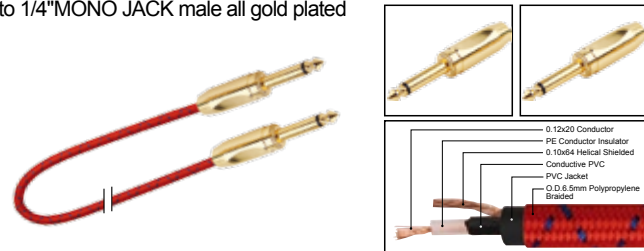

LENGTH **LENGTH** **COLOR**

1M-50M

1 FT-60 FT

IC071

Nylon covered professional cable with 1/4" MONO JACK male all gold plated to 1/4" MONO JACK male all gold plated

LENGTH **LENGTH** **COLOR**

1M-50M

1 FT-60 FT

IC072

Nylon covered professional cable with 1/4" MONO JACK male all gold plated to 1/4" MONO JACK male all gold plated

LENGTH **LENGTH** **COLOR**

1M-50M

1 FT-60 FT

IC073

Nylon covered professional cable with 1/4" MONO JACK male all gold plated to 1/4" MONO JACK male all gold plated

LENGTH **LENGTH** **COLOR**

1M-50M

1 FT-60 FT

IC074

Nylon covered professional cable with 1/4" MONO JACK male all gold plated to 1/4" MONO JACK male all gold plated

LENGTH **LENGTH** **COLOR**

1M-50M

1 FT-60 FT

IC075

Nylon covered professional cable with 1/4" MONO JACK male all gold plated to 1/4" MONO JACK male all gold plated

LENGTH LENGTH COLOR

1M-50M

1 FT-60 FT

IC076

Nylon covered professional cable with 1/4" MONO JACK male to 1/4" MONO JACK male