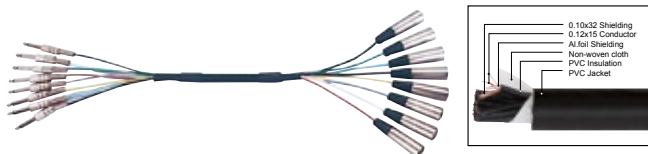

SC023

6.3mm/XLR(M)

MODEL	SPECTFICATION	O.D	FORM
SC023-4	4x1/4"/4 x XLR(M)	9MM	
SC023-8	8x1/4"/4 x XLR(M))	13.5MM