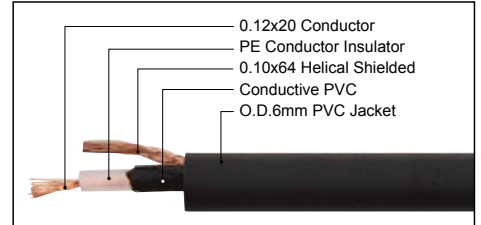

FEATURE

The instrument cable is a high performance cable with NON-noise. long unbalanced leads for equipment. All the cord has double protector PVC jacket. The two ways shielding textile style and spiral style can be chosen. The cable consists of a flexible PVC jacket and Polypropylene silk Jacket which are all following ROHS requirement, OFC copper and is easy to handle. The diameter of this cable is O.D.6.5mm. Of course, there are some different colors you can select.

The series cable can be used for all the audio equipment working and connecting.

IC001

AVAILABLE COLOR

MECHANICAL SPECIFICATION

Temperature range	-20°C till 70°C
Bending Radius	20 X cable section radius

REFERENCE	INNER CONDUCTOR	SHIELD	CABLE OUTER DIAMETER	IMPEDANCE(≤)Ω/KM	VELOCITY OF PROPAGATION(%)	
IC001	A	20x0.12	64x0.12	O.D.5.0mm	120	80%
	B	20x0.12	64x0.12	O.D.6.0mm	120	80%
	C	20x0.12	64x0.12	O.D.7.0mm	120	80%
	D	20x0.12	64x0.12	O.D.8.0mm	120	80%