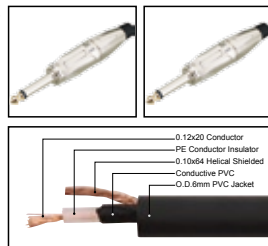

LENGTH	LENGTH	COLOR
1M-50M	1 FT-60 FT	■ R ■ Y ■ B ■ G ■ W ■ BK

IC042

Professional cable with 1/4" MONO JACK male gold plated contact to 1/4" MONO JACK male gold plated contact