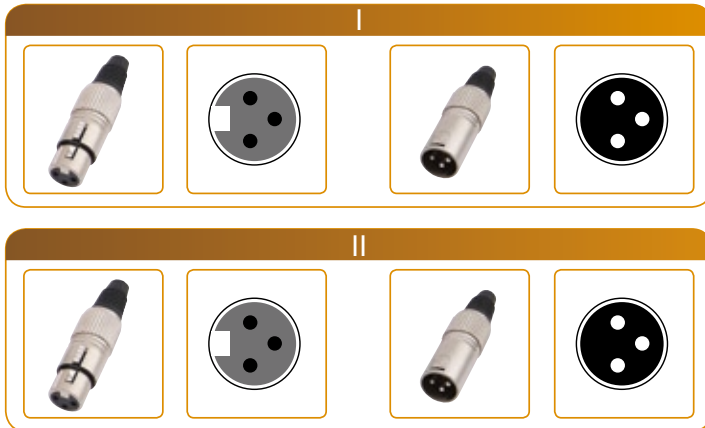

The snake cable is assembled on a metal drum. It has a metal finish structure and large capacity adjustable braking system. One end is fixed on the drum. It also has 4 wheels to get easier transport. Combinations can reach to 48 channel.

SC063

REFERENCE	INPUT	OUTPUT	CHANNEL	LENGTH
SC063-12	8 XLR(F)	4 XLR(M)	12	30M 50M 75M
SC063-16	12 XLR(F)	4 XLR(M)	16	30M 50M 75M
SC063-20	16 XLR(F)	4 XLR(M)	20	30M 50M 75M
SC063-24	20 XLR(F)	4 XLR(M)	24	30M 50M 75M
SC063-28	24 XLR(F)	4 XLR(M)	28	30M 50M 75M
SC063-32	28 XLR(F)	4 XLR(M)	32	30M 50M 75M
SC063-36	32 XLR(F)	4 XLR(M)	36	30M 50M 75M
SC063-40	36 XLR(F)	4 XLR(M)	40	30M 50M 75M