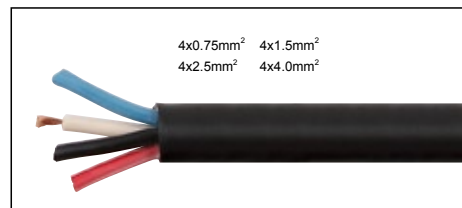

FEATURE

These cables are high quality and flexible double isolated loudspeaker cables. They are suitable for using in indoor as well as outdoor applications. Each conductor is fitted with a high flexible jacket made of PVC which is following the ROHS requirement. These conductors are twisted. There are 2 cords to 8 cords, and the diameter is from O.D.5.5mm to O.D.14.0mm for you to choose. These cables have been designed for connection of loudspeakers in fixed or mobile sound systems.

PC001

AVAILABLE COLOR

MECHANICAL SPECIFICATION

Temperature range	-20°C till 70°C
Bending Radius	10 X cable section radius

REFERENCE	INNER CONDUCTOR	SHIELD	CABLE OUTER DIAMETER	IMPEDANCE(≤)Ω/KM	
PC001	A	4x0.75mm²	O.D.7.0mm	36	18GA
	B	4x1.3mm²	O.D.8.0mm	16	16GA
	C	4x1.5mm²	O.D.10.0mm	14	15GA
	D	4x2.0mm²	O.D.11.0mm	10	14GA
	E	4x2.5mm²	O.D.12.0mm	8	13GA
	F	4x4.0mm²	O.D.14.0mm	5	11GA