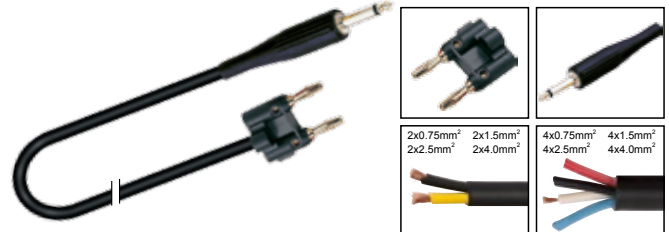

LENGTH

1M-50M

LENGTH

1 FT-60 FT

COLOR

PC010

Professional cable with banana plug to MONO 1/4" JACK male

| | | | |
|---|--|---|--|
| 2x0.75mm ² 2x2.5mm ² | 2x1.5mm ² 2x4.0mm ² | 4x0.75mm ² 4x2.5mm ² | 4x1.5mm ² 4x4.0mm ² |
|---|--|---|--|