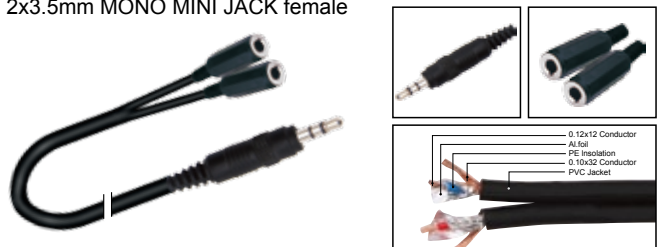

AC031

Adapter assembled cable with 3.5mm STEREO MINI JACK male to 2x3.5mm MONO MINI JACK female

LENGTH	LENGTH	COLOR
1M-50M	1 FT-60 FT