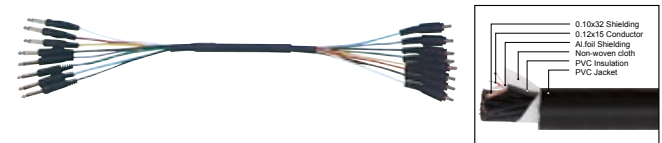

SC008

6.3mm/RCA stereo

MODEL	SPECTFICATION	O.D
SC008-4	4x1/4/4RCA	9MM
SC008-8	8x1/4/8RCA	13.5MM
SC008-12	12x1/4/12RCA	15.5MM
SC008-16	16x1/4/16RCA	18MM