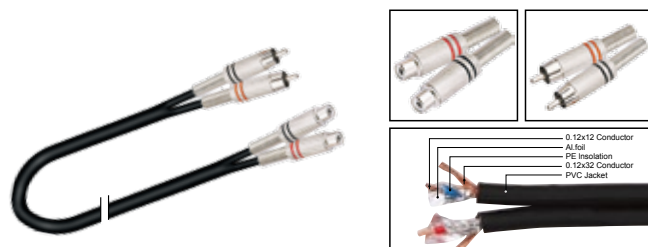

LENGTH

LENGTH

COLOR

1M-50M

1 FT-60 FT

R Y B G W BK

AC045

Adapter assembled cable with 2xRCA female to 2xRCA male