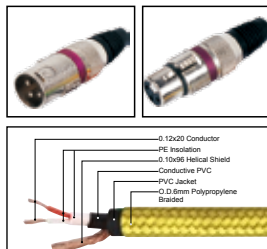

LENGTH

LENGTH

COLOR

1M-50M

1 FT-60 FT

MC039

Nylon covered professional cable with 3(PIN)XLR female to 3 (PIN)XLR male

LENGTH