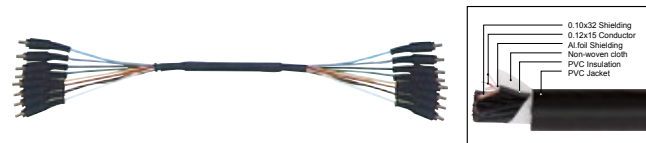

SC009

RCA/RCA

MODEL	SPECTFICATION	O.D
SC009-4	4RCA/4RCA	9MM
SC009-8	8RCA/8RCA	13.5MM
SC009-12	12RCA/12RCA	15.5MM
SC009-16	16RCA/16RCA	18MM