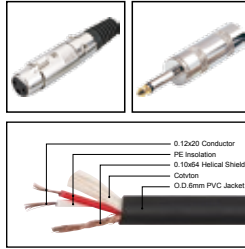

MC051

Professional cable with 3(PIN)XLR female to 1/4"MONO JACK male

LENGTH

LENGTH

COLOR

1M-50M

1 FT-60 FT

R Y B G W BK