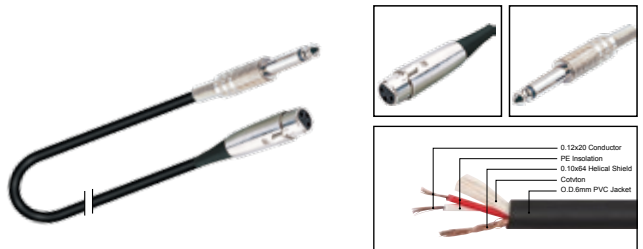

MC074

Professional cable with 3(PIN)XLR female to 1/4" MONO JACK male

LENGTH	LENGTH	COLOR
1M-50M	1 FT-60 FT	■ R ■ Y ■ B ■ G ■ W ■ BK