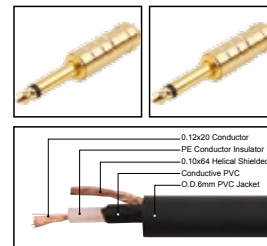

IC018

Professional cable with 1/4" MONO JACK male all gold plated to 1/4" MONO JACK male all gold plated