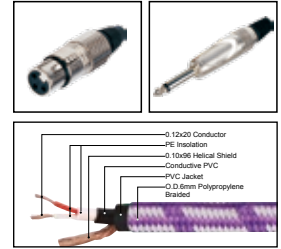

MC084

Nylon covered professional cable with 3(PIN)XLR female to 1/4" MONO JACK male

LENGTH

LENGTH

COLOR

1M-50M

1 FT-60 FT