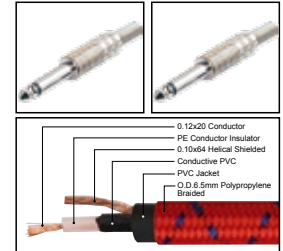

Nylon covered professional cable with 1/4" MONO JACK male all gold plated to 1/4" MONO JACK male all gold plated

LENGTH

LENGTH

COLOR

1M-50M

1 FT-60 FT

IC088

Nylon covered professional cable with 1/4" MONO JACK male to 1/4" MONO JACK male