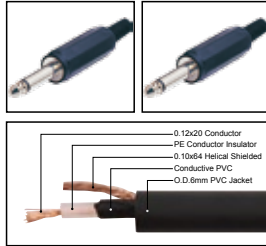

IC051

Professional cable with 1/4" MONO JACK male to 1/4" MONO JACK male