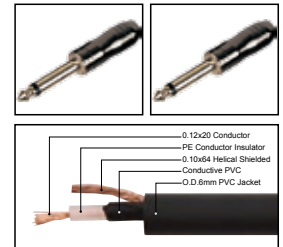

IC022

Professional cable with 1/4" MONO JACK male to 1/4" MONO JACK male

LENGTH	LENGTH	COLOR
1M-50M	1 FT-60 FT	☐ R ☐ Y ☐ B ☐ G ☐ W ☐ BK

IC023

Professional cable with 1/4" MONO JACK male all gold plated to 1/4" MONO JACK male all gold plated