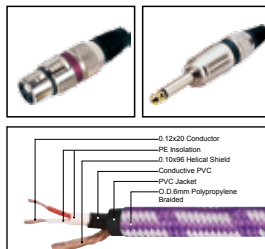

LENGTH

COLOR

1M-50M

1 FT-60 FT

MC087

Nylon covered professional cable with 3(PIN)XLR female to 1/4" MONO JACK male

LENGTH

LENGTH