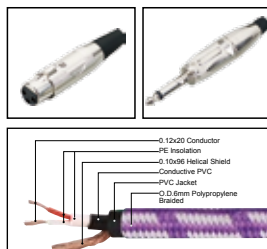

MC080

Nylon covered professional cable with 3(PIN)XLR female to 1/4" MONO JACK male

| LENGTH | LENGTH | COLOR |
|--------|------------|-------|
| 1M-50M | 1 FT-60 FT | |

MC081

Nylon covered professional cable with 3(PIN)XLR female to 1/4" MONO JACK male