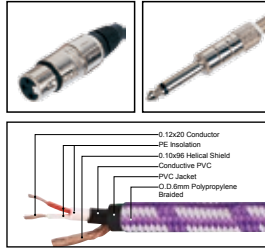

MC083

Nylon covered professional cable with 3(PIN)XLR female to 1/4" MONO JACK male

LENGTH

LENGTH

COLOR

1M-50M

1 FT-60 FT