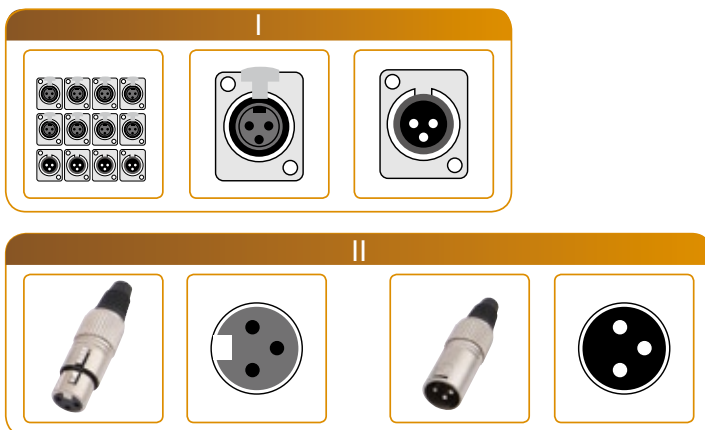

SC064

REFERENCE	INPUT	OUTPUT	CHANNEL	LENGTH
SC064-12	8 XLR(F)	4 XLR(M)	12	30M 50M
SC064-16	12 XLR(F)	4 XLR(M)	16	30M 50M
SC064-20	16 XLR(F)	4 XLR(M)	20	30M 50M
SC064-24	20 XLR(F)	4 XLR(M)	24	30M 50M
SC064-28	24 XLR(F)	4 XLR(M)	28	30M 50M
SC064-32	28 XLR(F)	4 XLR(M)	32	30M 50M
SC064-36	32 XLR(F)	4 XLR(M)	36	30M 50M
SC064-40	36 XLR(F)	4 XLR(M)	40	30M 50M
SC064-44	40 XLR(F)	4 XLR(M)	44	30M 50M
SC064-48	44 XLR(F)	4 XLR(M)	48	30M 50M