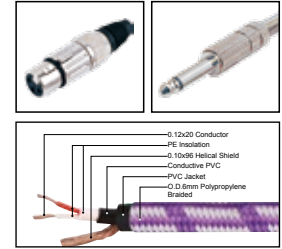

MC076

Nylon covered professional cable with 3(PIN)XLR female to 1/4" MONO JACK male

LENGTH	LENGTH	COLOR
1M-50M	1 FT-60 FT