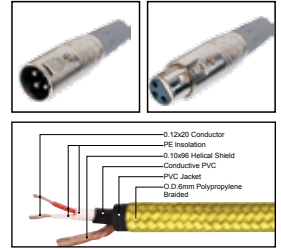

1 FT-60 FT

MC043

Nylon covered professional cable with 3(PIN)XLR female to 3 (PIN)XLR male

| LENGTH | LENGTH | COLOR |
|--------|------------|-------|
| 1M-50M | 1 FT-60 FT | |

MC044

Nylon covered professional cable with 3(PIN)XLR female to 3 (PIN)XLR male