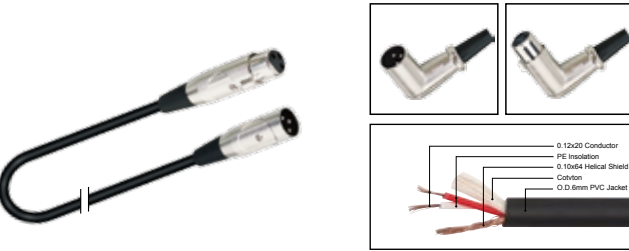

MC009

Professional cable with 3(PIN)XLR female to 3(PIN)XLR male

LENGTH	LENGTH	COLOR
1M-50M	1 FT-60 FT	■ R ■ Y ■ B ■ G ■ W ■ BK