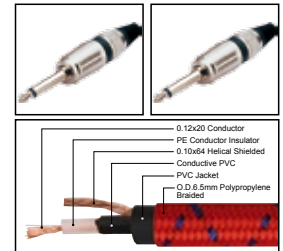

IC104

Nylon covered professional cable with 1/4" MONO JACK male to 1/4" MONO JACK male

LENGTH	LENGTH	COLOR
1M-50M	1 FT-60 FT