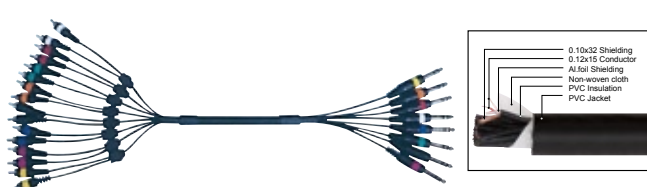

SC014

RCA/6.3mm stereo

MODEL	SPECTFICATION	O.D
SC014-A	8RCA/4x1/4"	9MM
SC014-B	16RCA/8x1/4"	13.5MM