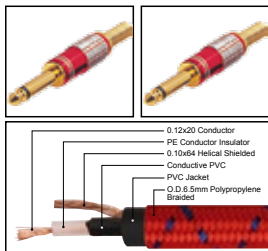

LENGTH

LENGTH

COLOR

1M-50M

1 FT-60 FT

IC093

Nylon covered professional cable with 1/4" MONO JACK male all gold plated to 1/4" MONO JACK male all gold plated

- 0.12x20 Conductor
- PE Conductor Insulator
- 0.10x64 Helical Shielded
- Conductive PVC
- PVC Jacket
- O.D. 6.5mm Polypropylene Braided