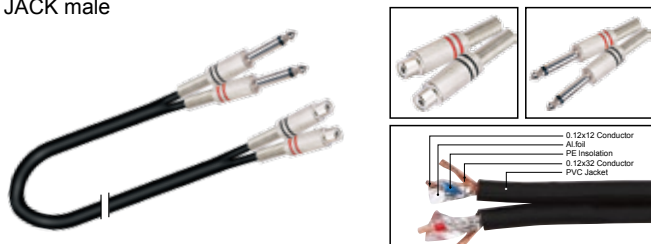

LENGTH

LENGTH

COLOR

1M-50M

1 FT-60 FT

R Y B G W BK

AC046

Adapter assembled cable with 2xRCA female to 2x1/4" MONO JACK male