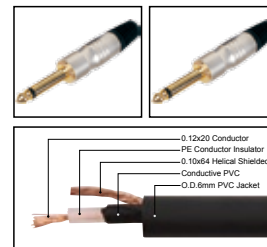

LENGTH

LENGTH

COLOR

1M-50M

1 FT-60 FT

IC012

Professional cable with 1/4" MONO JACK male all gold plated to 1/4" MONO JACK male all gold plated

LENGTH