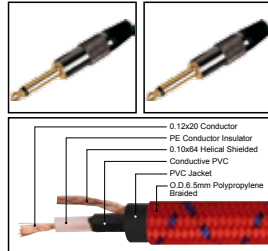

LENGTH LENGTH COLOR

1M-50M

1 FT-60 FT

IC077

Nylon covered professional cable with 1/4" MONO JACK male all gold plated to 1/4" MONO JACK male all gold plated

LENGTH LENGTH COLOR

1M-50M

1 FT-60 FT