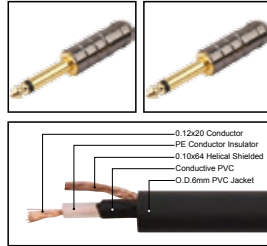

Professional cable with 1/4" MONO JACK male all gold plated to 1/4" MONO JACK male all gold plated

LENGTH

LENGTH

COLOR

1M-50M

1 FT-60 FT

IC019

Professional cable with 1/4" MONO JACK male all gold plated to 1/4" MONO JACK male all gold plated