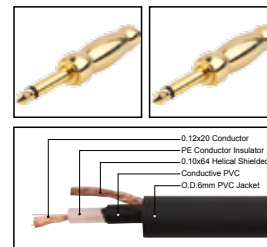

IC016

Professional cable with 1/4" MONO JACK male all gold plated to 1/4" MONO JACK male all gold plated