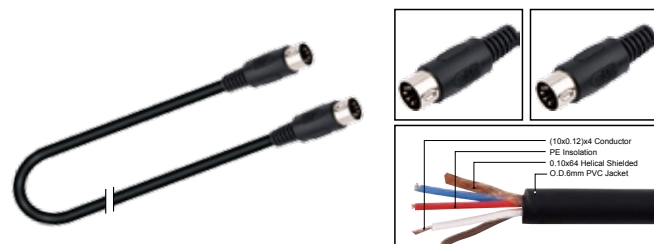

AC015

Professional cable with 5(PIN) MIDI male to 5(PIN) MIDI male

LENGTH

LENGTH

COLOR

1M-50M

1 FT-60 FT

R Y B G W BK