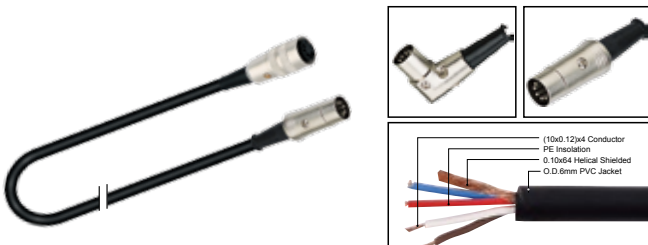

AC019

Professional cable with right angle 5(PIN) MIDI male to 5(PIN) MIDI female

| LENGTH | LENGTH | COLOR |
|--------|------------|--|
| 1M-60M | 1 FT-60 FT | ■ R ■ Y ■ B ■ G ■ W ■ BK |

AC020

Professional cable with 5(PIN) MIDI male to 5(PIN) MIDI female