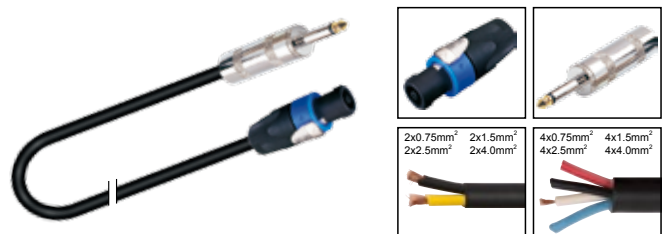

PC026

Professional cable with speakon male to MONO 1/4" JACK male

LENGTH	LENGTH	COLOR
1M-50M	1 FT-60 FT	■ R ■ Y ■ B ■ G ■ W ■ BK