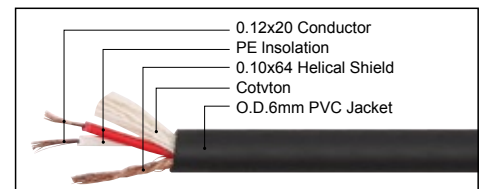

FEATURE

This is high quality balance microphone cable. It is a very compact cable for indoor and outdoor applications. The cable consists of a flexible PVC jacket and OFC copper. It has different diameters. The durable shielding with spiral style or textile style gives an excellent protection against interference of all kinds of electromagnetic fields such as dimmers, motors or power cables. All the material follows ROHS requirement. The series can be used in fixed installations or for internal wiring of audiorack systems where compact cabling is needed.

MC001

AVAILABLE COLOR

MECHANICAL SPECIFICATION

Temperature range	-20°C till 70°C
Bending Radius	20 X cable section radius

REFERENCE	INNER CONDUCTOR	SHIELD	CABLE OUTER DIAMETER	IMPEDANCE(≤)Ω/KM	VELOCITY OF PROPAGATION(%)
MC001	(20x0.12)x2	64x0.12	O.D.6.0mm	120	80%