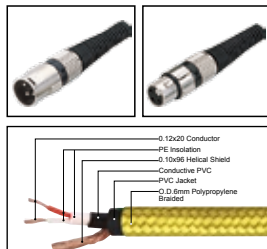

MC045

Nylon covered professional cable with 3(PIN)XLR female to 3 (PIN)XLR male

LENGTH	LENGTH	COLOR
1M-50M	1 FT-60 FT