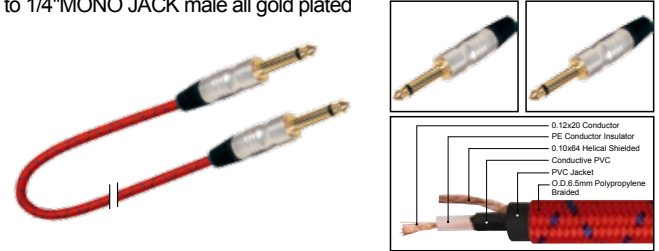

LENGTH **LENGTH** **COLOR**

1M-50M

1 FT-60 FT

IC068

Nylon covered professional cable with 1/4" MONO JACK male all gold plated to 1/4" MONO JACK male all gold plated

LENGTH **LENGTH** **COLOR**

1M-50M

1 FT-60 FT

IC069

Nylon covered professional cable with 1/4" MONO JACK male all gold plated to 1/4" MONO JACK male all gold plated

LENGTH **LENGTH** **COLOR**

1M-50M

1 FT-60 FT

IC070

Nylon covered professional cable with 1/4" MONO JACK male all gold plated to 1/4" MONO JACK male all gold plated