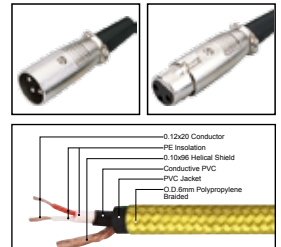

MC030

Nylon covered professional cable with 3(PIN)XLR female to 3 (PIN)XLR male

LENGTH	LENGTH	COLOR
1M-50M	1 FT-60 FT