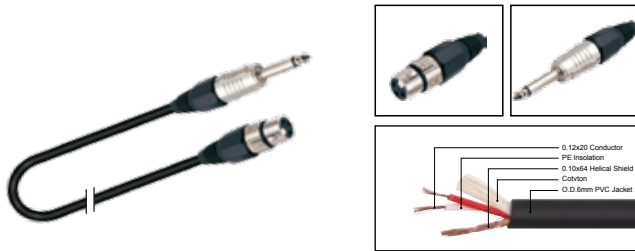

MC061

Professional cable with 3(PIN)XLR female to 1/4" MONO JACK male

LENGTH	LENGTH	COLOR
1M-50M	1 FT-60 FT	■ R ■ Y ■ B ■ G ■ W ■ BK