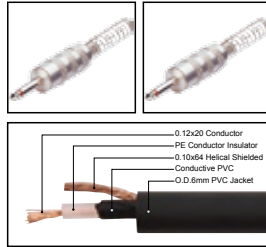

IC045

Professional cable with 1/4" MONO JACK male to 1/4" MONO JACK male

LENGTH

LENGTH

COLOR

1M-50M

1 FT-60 FT

R Y B G W BK