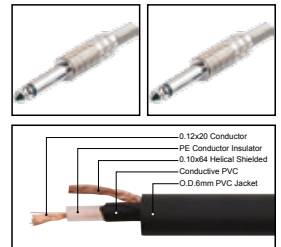

IC032

Professional cable with 1/4" MONO JACK male to 1/4" MONO JACK male

LENGTH	LENGTH	COLOR
1M-50M	1 FT-60 FT	■ R ■ Y ■ B ■ G ■ W ■ BK