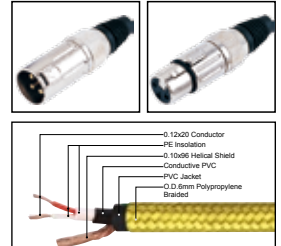

MC027

Nylon covered professional cable with 3(PIN)XLR female to 3 (PIN)XLR male

| LENGTH | LENGTH | COLOR |
|--------|------------|-------|
| 1M-50M | 1 FT-60 FT | |

MC028

Nylon covered professional cable with 3(PIN)XLR female to 3 (PIN)XLR male