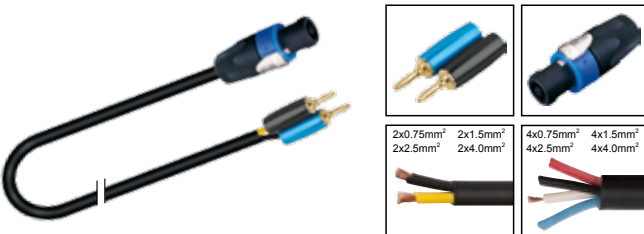

PC023

Professional cable with speakon male to 2 gold plated banana plugs

LENGTH	LENGTH	COLOR
1M-50M	1 FT-60 FT	■ R ■ Y ■ B ■ G ■ W ■ BK