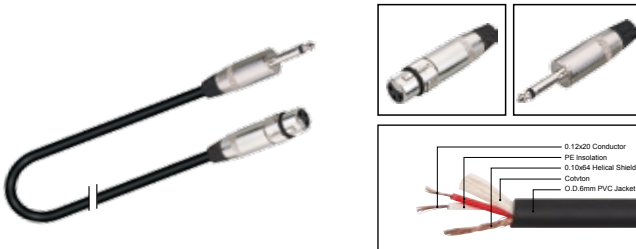

MC067

Professional cable with 3(PIN)XLR female to 1/4" MONO JACK male

LENGTH	LENGTH	COLOR
1M-50M	1 FT-60 FT	■ R ■ Y ■ B ■ G ■ W ■ BK