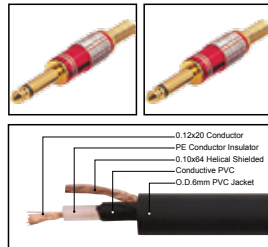

LENGTH	LENGTH	COLOR
1M-50M	1 FT-60 FT	■ R ■ Y ■ B ■ G ■ W ■ BK