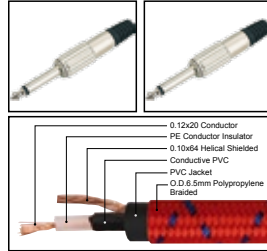

LENGTH

LENGTH

COLOR

1M-50M

1 FT-60 FT

IC099

Nylon covered professional cable with 1/4" MONO JACK male to 1/4" MONO JACK male

| LENGTH | LENGTH | COLOR |
|--------|------------|-------|
| 1M-50M | 1 FT-60 FT | |