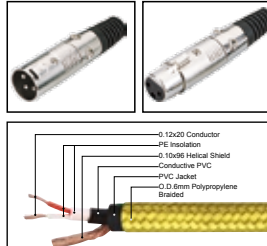

MC027

Nylon covered professional cable with 3(PIN)XLR female to 3 (PIN)XLR male

| LENGTH | LENGTH | COLOR |
|--------|------------|-------|
| 1M-50M | 1 FT-60 FT | |

MC028

Nylon covered professional cable with 3(PIN)XLR female to 3 (PIN)XLR male