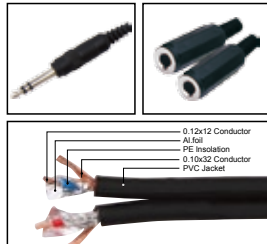

AC031

Adapter assembled cable with 3.5mm STEREO MINI JACK male to 2x3.5mm MONO MINI JACK female

| LENGTH | LENGTH | COLOR |
|--------|------------|-------|
| 1M-50M | 1 FT-60 FT | |

AC032

Adapter assembled cable with 1/4" STEREO JACK male to 2x1/4" MONO JACK female