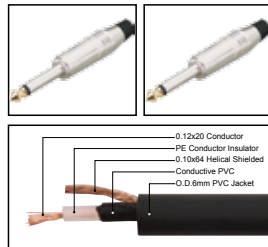

IC038

Professional cable with 1/4" MONO JACK male to 1/4" MONO JACK male

| LENGTH | LENGTH | COLOR |
|--------|------------|--|
| 1M-50M | 1 FT-60 FT | ■ R ■ Y ■ B ■ G ■ W ■ BK |

IC039

Professional cable with 1/4" MONO JACK male gold plated contact to 1/4" MONO JACK male gold plated contact