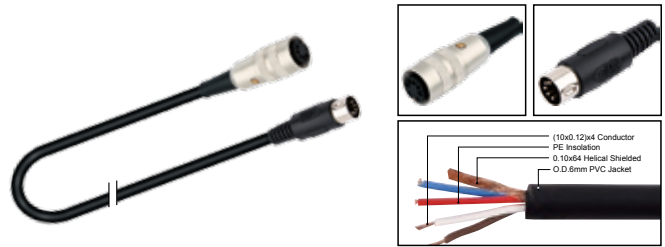

AC016

Professional cable with 5(PIN) MIDI female to 5(PIN) MIDI female

| LENGTH | LENGTH | COLOR |
|--------|------------|--|
| 1M-50M | 1 FT-60 FT | ■ R ■ Y ■ B ■ G ■ W ■ BK |

AC017

Professional cable with 5(PIN) MIDI male to 5(PIN) MIDI female