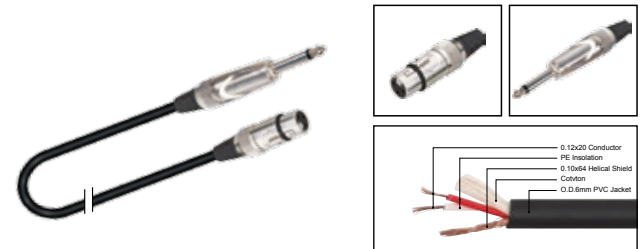

MC070

Professional cable with 3(PIN)XLR female to 1/4" MONO JACK male

LENGTH	LENGTH	COLOR
1M-50M	1 FT-60 FT	■ R ■ Y ■ B ■ G ■ W ■ BK