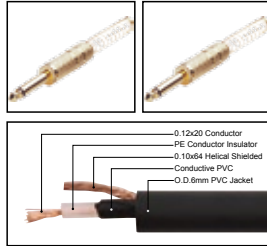

IC027

Professional cable with 1/4" MONO JACK male all gold plated to 1/4" MONO JACK male all gold plated

LENGTH	LENGTH	COLOR
1M-50M	1 FT-60 FT	■ R ■ Y ■ B ■ G ■ W ■ BK

IC028

Professional cable with 1/4" MONO JACK male all gold plated to 1/4" MONO JACK male all gold plated