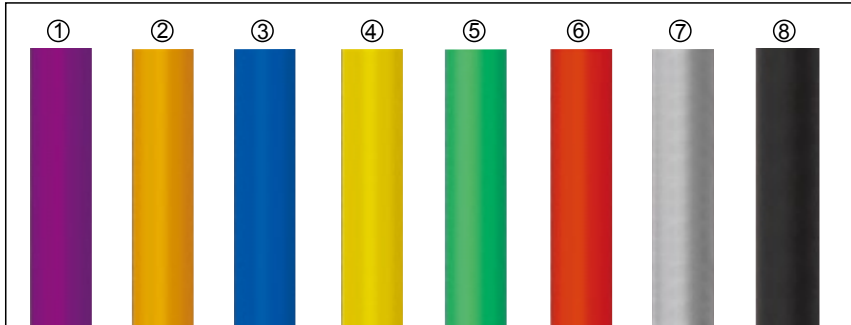

AC005

The series is a Elementary mono microphone cable for indoor and outdoor and can be used for mobile and fixed applicants, The cable has high quality flexible Jacket made of Environmental protection's flexible PVC, which follows ROHS requirement, and OFC copper and is easy to handle, One insulated conductors of 0.23mm² is provided inside the cable. It is an "all-round" microphone cable and is suited for all kinds of applications where reliable signal transmission is needed.

AVAILABLE COLOR

MECHANICAL SPECIFICATION

Temperature range	-20°C till 70°C
Bending Radius	20 X cable section radius

REFERENCE	INNER CONDUCTOR	SHIELD	CABLE OUTER DIAMETER	IMPEDANCE(≤)Ω/KM	VELOCITY OF PROPAGATION(%)
AC005	A 12x0.12	32x0.10	O.D.5.0mm	120	65%
	B 12x0.12	32x0.10	O.D.6.0mm	120	65%
	C 12x0.12	32x0.10	O.D.6.5mm	120	65%

AC006

The DMX series cables are high quality and professional signal cable with flexible, antiabrasive and low corrosive gas emission PVC/NBR overall jacket. All the shield including the braided and twisted are tinned copper. And the conductors are twisted with the aluminum foil. which ensures the great strength, 100% shield and flexibility of the cable. It is suitable for all the applications indoor or outside.