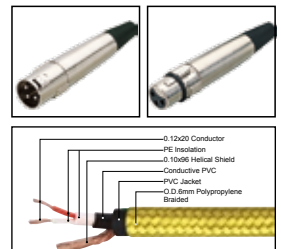

MC048

Nylon covered professional cable with 3(PIN)XLR female to 3 (PIN)XLR male

LENGTH	LENGTH	COLOR
1M-50M	1 FT-60 FT