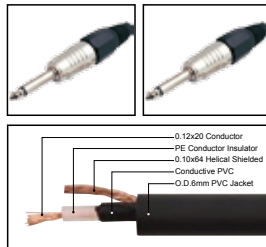

IC047

Professional cable with 1/4" MONO JACK male to 1/4" MONO JACK male

LENGTH

LENGTH

COLOR

1M-50M

1 FT-60 FT

R Y B G W BK