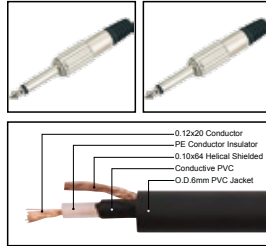

IC043

Professional cable with 1/4" MONO JACK male to 1/4" MONO JACK male