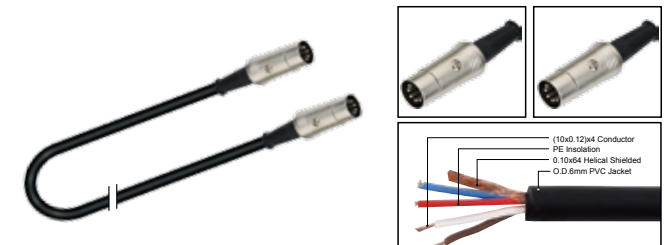

AC021

Professional cable with 5(PIN) MIDI male to 5(PIN) MIDI male

LENGTH	LENGTH	COLOR
1M-50M	1 FT-60 FT	■ R ■ Y ■ B ■ G ■ W ■ BK