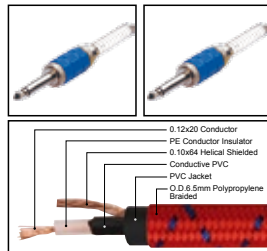

LENGTH

LENGTH

COLOR

1M-50M

1 FT-60 FT

IC089

Nylon covered professional cable with 1/4" MONO JACK male to 1/4" MONO JACK male

LENGTH