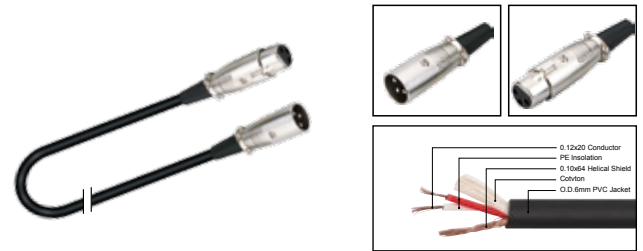

MC006

Professional cable with 3(PIN)XLR female to 3(PIN)XLR male

LENGTH	LENGTH	COLOR
1M-50M	1 FT-60 FT	■ R ■ Y ■ B ■ G ■ W ■ BK