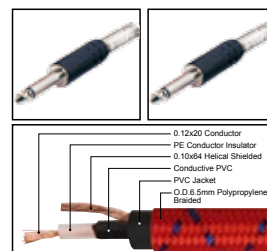

LENGTH

LENGTH

COLOR

1M-50M

1 FT-60 FT

IC096

Nylon covered professional cable with 1/4" MONO JACK male to 1/4" MONO JACK male

- 0.12x20 Conductor
- PE Conductor Insulator
- 0.10x64 Helical Shielded
- Conductive PVC
- PVC Jacket
- O.D. 6.5mm Polypropylene Braided