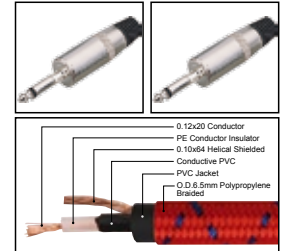

IC101

Nylon covered professional cable with 1/4" MONO JACK male to 1/4" MONO JACK male

| LENGTH | LENGTH | COLOR |
|--------|------------|-------|
| 1M-50M | 1 FT-60 FT | |

IC102

Nylon covered professional cable with 1/4" MONO JACK male to 1/4" MONO JACK male