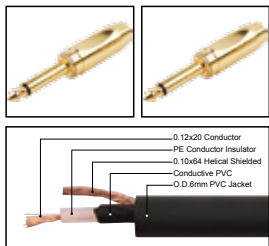

IC017

Professional cable with 1/4" MONO JACK male all gold plated to 1/4" MONO JACK male all gold plated