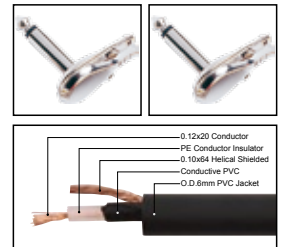

IC056

Professional cable with right angle 1/4" MONO JACK male to right angle 1/4" MONO JACK male