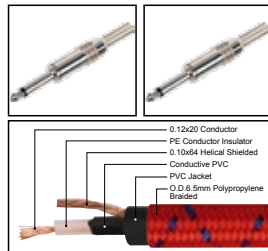

IC081

Nylon covered professional cable with 1/4" MONO JACK male to 1/4" MONO JACK male

LENGTH   LENGTH   COLOR

1M-50M

1 FT-60 FT