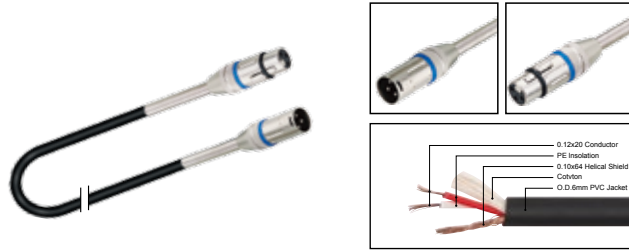

MC006

Professional cable with 3(PIN)XLR female to 3(PIN)XLR male

| LENGTH | LENGTH | COLOR |
|--------|------------|--|
| 1M-50M | 1 FT-60 FT | ■ R ■ Y ■ B ■ G ■ W ■ BK |

MC007

Professional cable with 3(PIN)XLR female to 3(PIN)XLR male