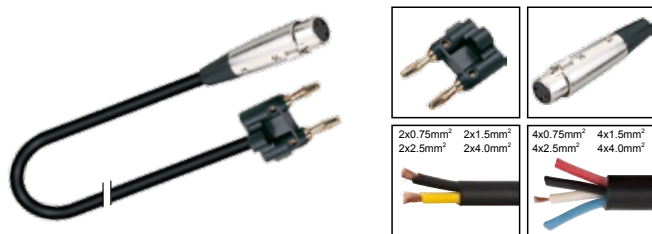

LENGTH

1M-50M

LENGTH

1 FT-60 FT

COLOR

PC007

Professional cable with banana plug to 3(PIN)XLR female

| | | | |
|---|--|---|--|
| 2x0.75mm ² 2x2.5mm ² | 2x1.5mm ² 2x4.0mm ² | 4x0.75mm ² 4x2.5mm ² | 4x1.5mm ² 4x4.0mm ² |
|---|--|---|--|