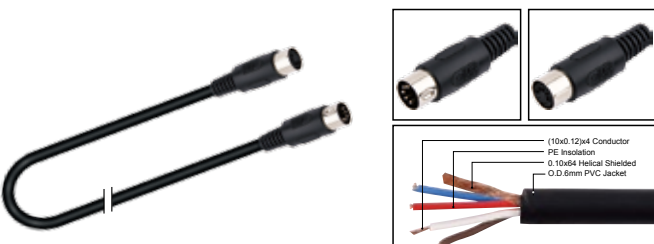

AC014

Professional cable with 5(PIN) MIDI male to 5(PIN) MIDI female

LENGTH

LENGTH

COLOR

1M-50M

1 FT-60 FT

R Y B G W BK