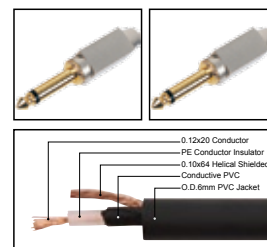

COLOR

1M-50M

1 FT-60 FT

IC014

Professional cable with 1/4" MONO JACK male all gold plated to 1/4" MONO JACK male all gold plated

LENGTH

LENGTH

COLOR