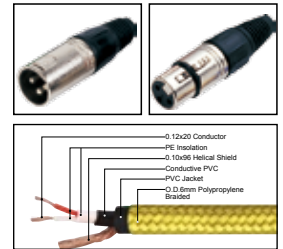

Nylon covered professional cable with 3(PIN)XLR female to 3 (PIN)XLR male

LENGTH

LENGTH

COLOR

1M-50M

1 FT-60 FT

MC038

Nylon covered professional cable with 3(PIN)XLR female to 3 (PIN)XLR male