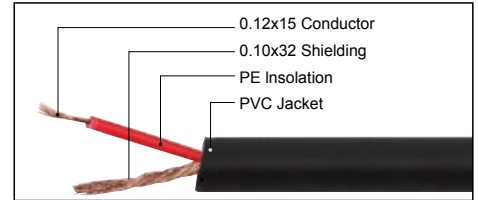

AC005

The series is a Elementary mono microphone cable for indoor and outdoor and can be used for mobile and fixed applicants, The cable has high quality flexible Jacket made of Environmental protection's flexible PVC, which follows ROHS requirement, and OFC copper and is easy to handle, One insulated conductors of 0.23mm² is provided inside the cable. It is an "all-round" microphone cable and is suited for all kinds of applications where reliable signal transmission is needed.

AVAILABLE COLOR

MECHANICAL SPECIFICATION

Temperature range	-20°C till 70°C
Bending Radius	20 X cable section radius

REFERENCE	INNER CONDUCTOR	SHIELD	CABLE OUTER DIAMETER	IMPEDANCE(≤)Ω/KM	VELOCITY OF PROPAGATION(%)
AC005	A 12x0.12	32x0.10	O.D.5.0mm	120	65%
	B 12x0.12	32x0.10	O.D.6.0mm	120	65%
	C 12x0.12	32x0.10	O.D.6.5mm	120	65%

AC006

The DMX series cables are high quality and professional signal cable with flexible, antiabrasive and low corrosive gas emission PVC/NBR overall jacket. All the shield including the braided and twisted are tinned copper. And the conductors are twisted with the aluminum foil. which ensures the great strength, 100% shield and flexibility of the cable. It is suitable for all the applications indoor or outside.