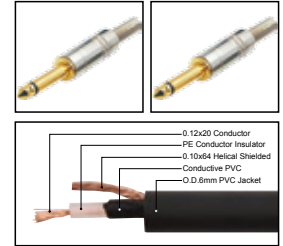

LENGTH	LENGTH	COLOR
1M-50M	1 FT-60 FT	■ R ■ Y ■ B ■ G ■ W ■ BK

IC037

Professional cable with 1/4" MONO JACK male gold plated contact to 1/4" MONO JACK male gold plated