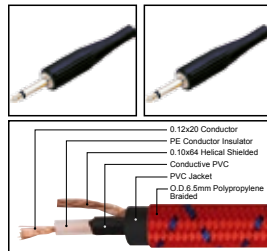

IC104

Nylon covered professional cable with 1/4" MONO JACK male to 1/4" MONO JACK male

| LENGTH | LENGTH | COLOR |
|--------|------------|-------|
| 1M-50M | 1 FT-60 FT | |

IC105

Nylon covered professional cable with 1/4" MONO JACK male to 1/4" MONO JACK male