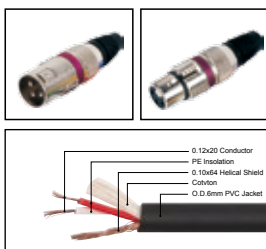

MC015

Professional cable with 3(PIN)XLR female to 3(PIN)XLR male

LENGTH	LENGTH	COLOR
1M-50M	1 FT-60 FT	■ R ■ Y ■ B ■ G ■ W ■ BK