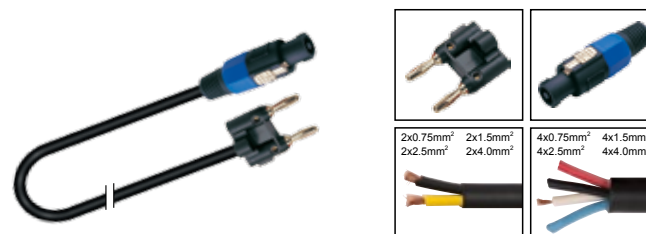

PC014

Professional cable with speakon male to banana plug

LENGTH	LENGTH	COLOR
1M-50M	1 FT-60 FT	■ R ■ Y ■ B ■ G ■ W ■ BK