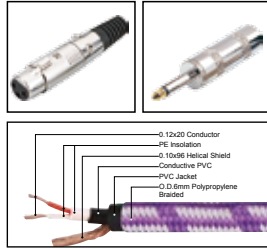

MC074

Professional cable with 3(PIN)XLR female to 1/4" MONO JACK male

| LENGTH | LENGTH | COLOR |
|--------|------------|--|
| 1M-50M | 1 FT-60 FT | ■ R ■ Y ■ B ■ G ■ W ■ BK |

MC075

Nylon covered professional cable with 3(PIN)XLR female to 1/4" MONO JACK male