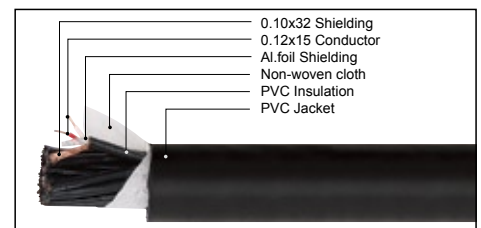

SC002

AVAILABLE COLOR

MECHANICAL SPECIFICATION

Temperature range	-20°C till 70°C
Bending Radius	25 X cable section radius

REFERENCE	CHANNEL	OUTER DIAMETER	INNER CONDUCTOR SECTION	SHIELD	IMPEDANCE(≤)Ω/KM	VELOCITY OF PROPAGATION(%)
SC002	4	O.D.9.0mm	(0.12x15)x2+AL	32x0.10	214	65%
	8	O.D.13.5mm	(0.12x15)x2+AL	32x0.10	214	65%
	12	O.D.15.5mm	(0.12x15)x2+AL	32x0.10	214	65%
	16	O.D.18mm	(0.12x15)x2+AL	32x0.10	214	65%
	20	O.D.20mm	(0.12x15)x2+AL	32x0.10	214	65%
	24	O.D.22.5mm	(0.12x15)x2+AL	32x0.10	214	65%
	28	O.D.23.5mm	(0.12x15)x2+AL	32x0.10	214	65%
	32	O.D.24.5mm	(0.12x15)x2+AL	32x0.10	214	65%
	36	O.D.26mm	(0.12x15)x2+AL	32x0.10	214	65%
	40	O.D.27mm	(0.12x15)x2+AL	32x0.10	214	65%
44	O.D.28mm	(0.12x15)x2+AL	32x0.10	214	65%	
48	O.D.29mm	(0.12x15)x2+AL	32x0.10	214	65%