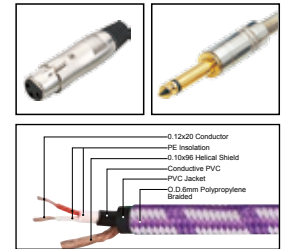

MC077

Nylon covered professional cable with 3(PIN)XLR female to 1/4" MONO JACK male

| LENGTH | LENGTH | COLOR |
|--------|------------|-------|
| 1M-50M | 1 FT-60 FT | |

MC078

Nylon covered professional cable with 3(PIN)XLR female to 1/4" MONO JACK male