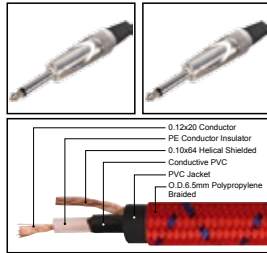

IC059

Nylon covered professional cable with 1/4" MONO JACK male to 1/4" MONO JACK male

LENGTH	LENGTH	COLOR
1M-50M	1 FT-60 FT	

IC060

Nylon covered professional cable with 1/4" MONO JACK male gold plated contact to 1/4" MONO JACK male gold plated contact