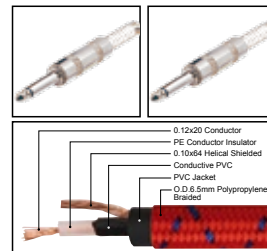

LENGTH

LENGTH

COLOR

1M-50M

1 FT-60 FT

IC094

Nylon covered professional cable with 1/4" MONO JACK male to 1/4" MONO JACK male

- 0.12x20 Conductor
- PE Conductor Insulator
- 0.10x64 Helical Shielded
- Conductive PVC
- PVC Jacket
- O.D. 6.5mm Polypropylene Braided