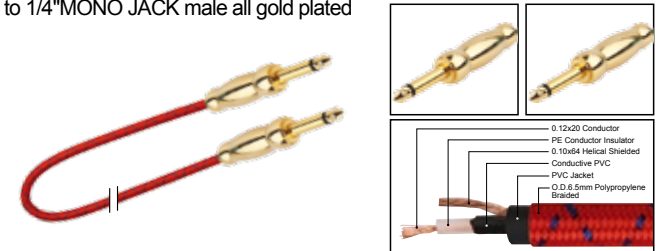

IC069

Nylon covered professional cable with 1/4" MONO JACK male all gold plated to 1/4" MONO JACK male all gold plated

LENGTH **LENGTH** **COLOR**

1M-50M

1 FT-60 FT

IC070

Nylon covered professional cable with 1/4" MONO JACK male all gold plated to 1/4" MONO JACK male all gold plated

LENGTH **LENGTH** **COLOR**

1M-50M

1 FT-60 FT

IC071

Nylon covered professional cable with 1/4" MONO JACK male all gold plated to 1/4" MONO JACK male all gold plated

LENGTH **LENGTH** **COLOR**

1M-50M

1 FT-60 FT

IC072

Nylon covered professional cable with 1/4" MONO JACK male all gold plated to 1/4" MONO JACK male all gold plated

LENGTH **LENGTH** **COLOR**

1M-50M

1 FT-60 FT

IC073

Nylon covered professional cable with 1/4" MONO JACK male all gold plated to 1/4" MONO JACK male all gold plated

LENGTH **LENGTH** **COLOR**

1M-50M

1 FT-60 FT

IC074

Nylon covered professional cable with 1/4" MONO JACK male all gold plated to 1/4" MONO JACK male all gold plated

LENGTH **LENGTH** **COLOR**

1M-50M

1 FT-60 FT