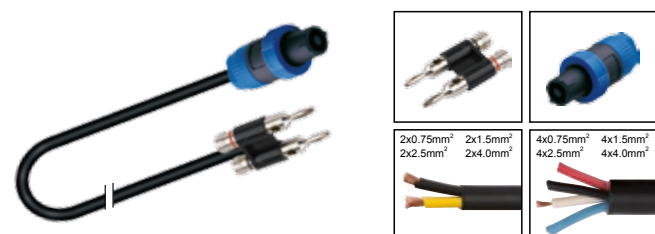

PC017

Professional cable with banana plug to speakon male

LENGTH	LENGTH	COLOR
1M-50M	1 FT-60 FT	■ R ■ Y ■ B ■ G ■ W ■ BK