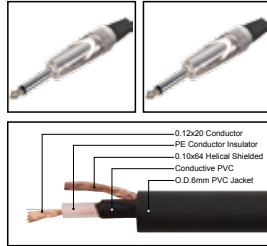

IC003

Professional cable with 1/4" MONO JACK male to 1/4" MONO JACK male

| LENGTH | LENGTH | COLOR |
|--------|------------|--|
| 1M-50M | 1 FT-60 FT | ■ R ■ Y ■ B ■ G ■ W ■ BK |

IC004

Professional cable with 1/4" MONO JACK male gold plated contact to 1/4" MONO JACK male gold plated contact