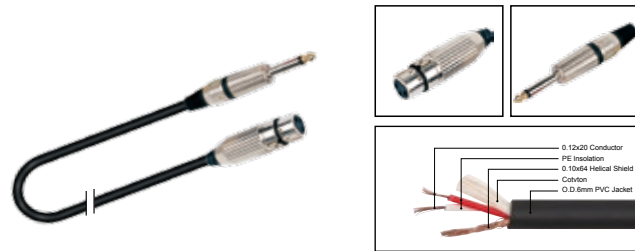

MC065

Professional cable with 3(PIN)XLR female to 1/4" MONO JACK male

LENGTH	LENGTH	COLOR
1M-50M	1 FT-60 FT	■ R ■ Y ■ B ■ G ■ W ■ BK