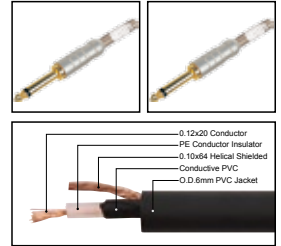

LENGTH	LENGTH	COLOR
1M-50M	1 FT-60 FT	■ R ■ Y ■ B ■ G ■ W ■ BK

IC029

Professional cable with 1/4" MONO JACK male all gold plated to 1/4" MONO JACK male all gold plated