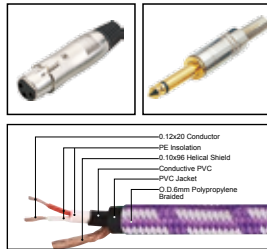

MC077

Nylon covered professional cable with 3(PIN)XLR female to 1/4" MONO JACK male

LENGTH	LENGTH	COLOR
1M-50M	1 FT-60 FT