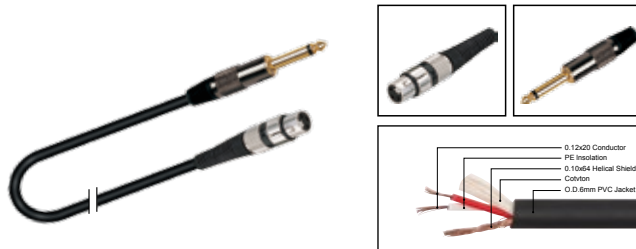

MC068

Professional cable with 3(PIN)XLR female to 1/4" MONO JACK male

| LENGTH | LENGTH | COLOR |
|--------|------------|--|
| 1M-50M | 1 FT-60 FT | ■ R ■ Y ■ B ■ G ■ W ■ BK |

MC069

Professional cable with 3(PIN)XLR female to 1/4" MONO JACK male