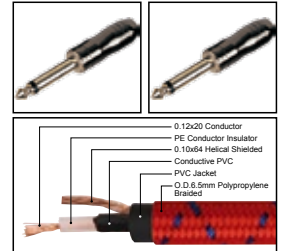

IC078

Nylon covered professional cable with 1/4" MONO JACK male to 1/4" MONO JACK male

LENGTH   LENGTH   COLOR

1M-50M

1 FT-60 FT

IC079

Nylon covered professional cable with 1/4" MONO JACK male all gold plated to 1/4" MONO JACK male all gold plated