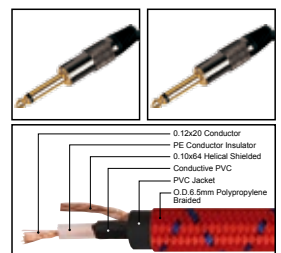

LENGTH	LENGTH	COLOR
1M-50M	1 FT-60 FT