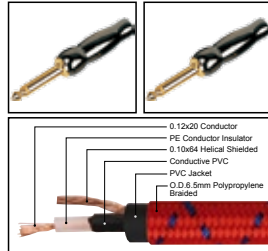

IC078

Nylon covered professional cable with 1/4" MONO JACK male to 1/4" MONO JACK male

LENGTH LENGTH COLOR

1M-50M

1 FT-60 FT

IC079

Nylon covered professional cable with 1/4" MONO JACK male all gold plated to 1/4" MONO JACK male all gold plated