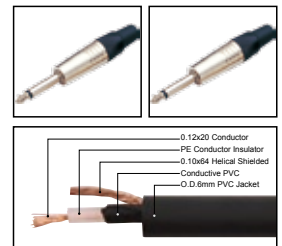

IC050

Professional cable with 1/4" MONO JACK male to 1/4" MONO JACK male

LENGTH

LENGTH

COLOR

1M-50M

1 FT-60 FT

R Y B G W BK