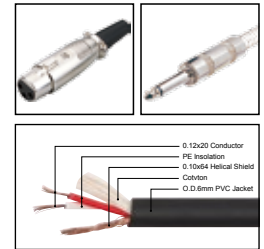

MC054

Professional cable with 3(PIN)XLR female to 1/4"MONO JACK male

LENGTH

LENGTH

COLOR

1M-50M

1 FT-60 FT

R Y B G W BK