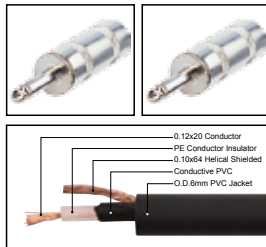

IC055

Professional cable with 1/4" MONO JACK male to 1/4" MONO JACK male

LENGTH

LENGTH

COLOR

1M-50M

1 FT-60 FT

R Y B G W BK