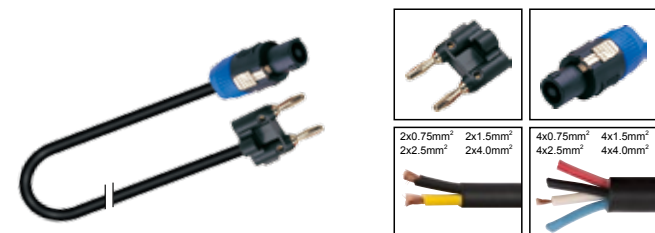

PC015

Professional cable with banana plug to speakon male

LENGTH	LENGTH	COLOR
1M-50M	1 FT-60 FT	■ R ■ Y ■ B ■ G ■ W ■ BK