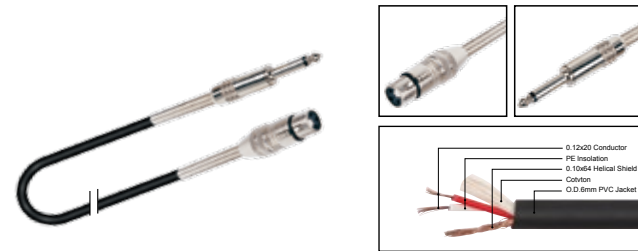

MC065

Professional cable with 3(PIN)XLR female to 1/4" MONO JACK male

| LENGTH | LENGTH | COLOR |
|--------|------------|--|
| 1M-50M | 1 FT-60 FT | ■ R ■ Y ■ B ■ G ■ W ■ BK |

MC066

Professional cable with 3(PIN)XLR female to 1/4" MONO JACK male