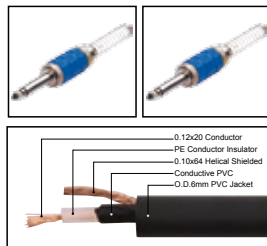

IC033

Professional cable with 1/4" MONO JACK male to 1/4" MONO JACK male

LENGTH	LENGTH	COLOR
1M-50M	1 FT-60 FT	■ R ■ Y ■ B ■ G ■ W ■ BK