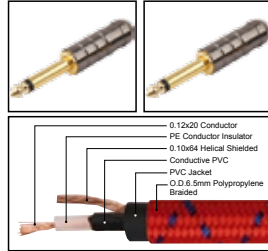

IC075

Nylon covered professional cable with 1/4" MONO JACK male all gold plated to 1/4" MONO JACK male all gold plated

LENGTH   LENGTH   COLOR

1M-50M

1 FT-60 FT