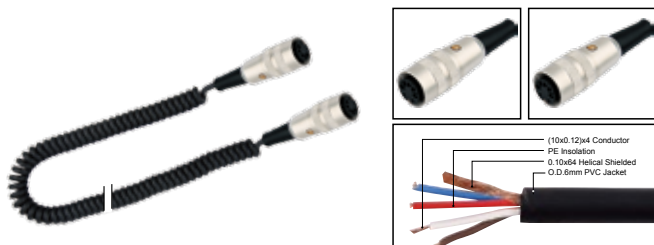

AC008

Professional cable with 5(PIN) MIDI female to 5(PIN) MIDI female

LENGTH

LENGTH

COLOR

1M-10M

1 FT-30 FT

R Y B G W BK