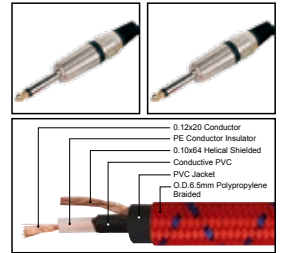

IC059

Nylon covered professional cable with 1/4" MONO JACK male to 1/4" MONO JACK male

| LENGTH | LENGTH | COLOR |
|--------|------------|-------|
| 1M-50M | 1 FT-60 FT | |

IC060

Nylon covered professional cable with 1/4" MONO JACK male gold plated contact to 1/4" MONO JACK male gold plated contact