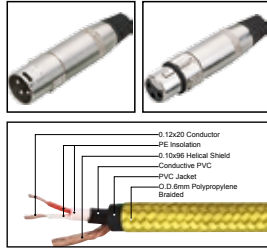

MC043

Nylon covered professional cable with 3(PIN)XLR female to 3 (PIN)XLR male

LENGTH	LENGTH	COLOR
1M-50M	1 FT-60 FT