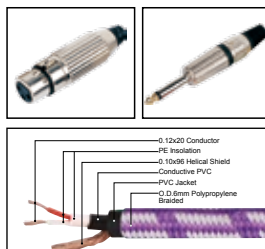

MC089

Nylon covered professional cable with 3(PIN)XLR female to 1/4" MONO JACK male

LENGTH

LENGTH

COLOR

1M-50M

1 FT-60 FT