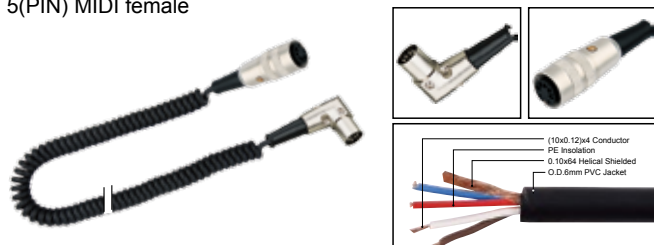

AC010

Professional cable with right angle 5(PIN) MIDI male to 5(PIN) MIDI female

LENGTH

LENGTH

COLOR

1M-10M

1 FT-30 FT

R Y B G W BK