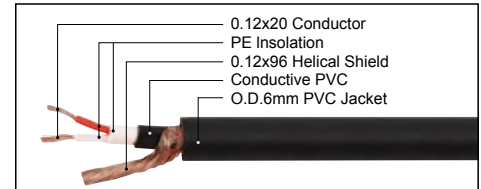

FEATURE

This is high quality balance microphone cable. It is a very compact cable for indoor and outdoor applications. The cable consists of a flexible PVC jacket and OFC copper. It has different diameters. The durable shielding with spiral style or textile style gives an excellent protection against interference of all kinds of electromagnetic fields such as dimmers, motors or power cables. All the material follows ROHS requirement. The series can be used in fixed installations or for internal wiring of audiorack systems where compact cabling is needed.

MC001

AVAILABLE COLOR

MECHANICAL SPECIFICATION

Temperature range	-20°C till 70°C
Bending Radius	20 X cable section radius

REFERENCE	INNER CONDUCTOR	SHIELD	CABLE OUTER DIAMETER	IMPEDANCE(≤)Ω/KM	VELOCITY OF PROPAGATION(%)
MC001	(20x0.12)x2	64x0.12	O.D.6.0mm	120	80%