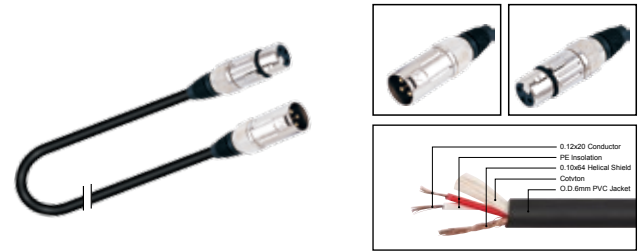

MC003

Professional cable with 3(PIN)XLR female to 3(PIN)XLR male

| LENGTH | LENGTH | COLOR |
|--------|------------|--|
| 1M-50M | 1 FT-60 FT | ■ R ■ Y ■ B ■ G ■ W ■ BK |

MC004

Professional cable with 3(PIN)XLR female to 3(PIN)XLR male