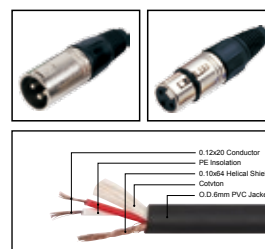

MC014

Professional cable with 3(PIN)XLR female to 3(PIN)XLR male

LENGTH	LENGTH	COLOR
1M-50M	1 FT-60 FT	■ R ■ Y ■ B ■ G ■ W ■ BK