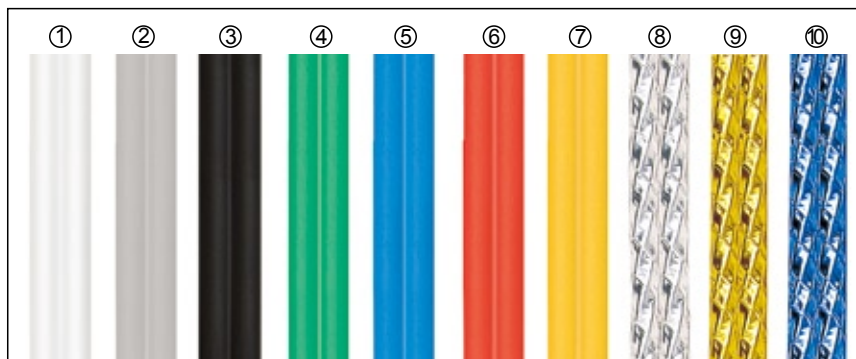

AC002

AVAILABLE COLOR

MECHANICAL SPECIFICATION

Temperature range	-20°C till 70°C
Bending Radius	20 X cable section radius

REFERENCE		INNER CONDUCTOR	INNER CONDUCTOR SECTION	SHIELD	OUTER DIAMETER	IMPEDANCE(≤)Ω/KM
AC002	A	(20x0.12)x2	2x0.23mm²	64x0.12	O.D.5.0x10.0mm	120
	B	(20x0.12)x2	2x0.23mm²	64x0.12	O.D.6z.0x12.0mm	120
	C	(20x0.12)x2	2x(2x0.12mm²)	(32x0.12)x2	O.D.4.0x8.0mm	214