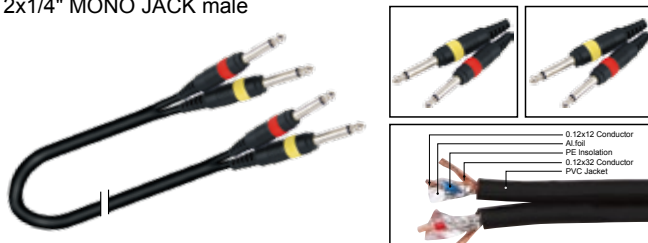

LENGTH

LENGTH

COLOR

1M-50M

1 FT-60 FT

R Y B G W BK

AC041

Adapter assembled cable with 2x1/4" MONO JACK male to 2x1/4" MONO JACK male