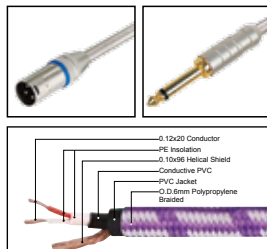

MC079

Nylon covered professional cable with 3(PIN)XLR female to 1/4" MONO JACK male

LENGTH	LENGTH	COLOR
1M-50M	1 FT-60 FT