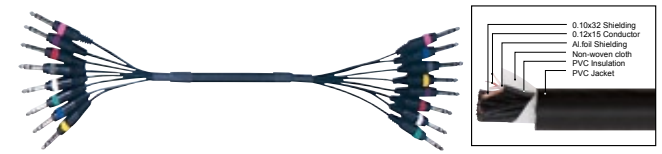

SC024

6.3mm(S)/6.3mm(S)

MODEL	SPECTFICATION	O.D	FORM
SC024-4	4x1/4"(S)/4x1/4"(S)	9MM	
SC024-8	8x1/4"(S)/8x1/4"(S)	13.5MM	
SC024-12	12x1/4"(S)/12x1/4"(S)	15.5MM	
SC024-16	16x1/4"(S)/16x1/4"(S)	18MM