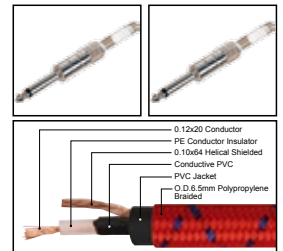

IC081

Nylon covered professional cable with 1/4" MONO JACK male to 1/4" MONO JACK male

LENGTH LENGTH COLOR

1M-50M

1 FT-60 FT

IC082

Nylon covered professional cable with 1/4" MONO JACK male to 1/4" MONO JACK male