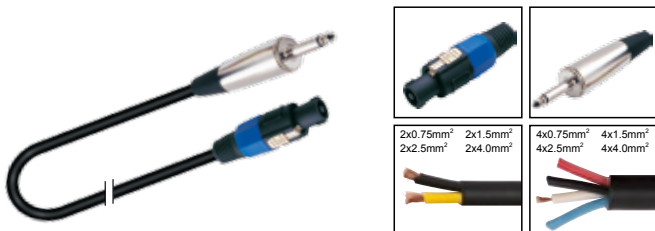

LENGTH

1M-50M

LENGTH

1 FT-60 FT

COLOR

PC011

Professional cable with speakon male to MONO 1/4" JACK male

| LENGTH | LENGTH | COLOR |
|--------|------------|--|
| 1M-50M | 1 FT-60 FT | ■ R ■ Y ■ B ■ G ■ W ■ BK |