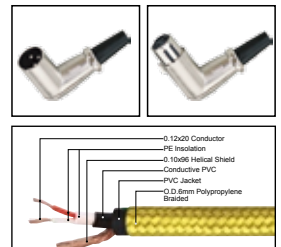

MC033

Nylon covered professional cable with 3(PIN)XLR female to 3 (PIN)XLR male

| LENGTH | LENGTH | COLOR |
|--------|------------|-------|
| 1M-50M | 1 FT-60 FT | |

MC034

Nylon covered professional cable with right angle 3(PIN)XLR female to right angle 3 (PIN)XLR male