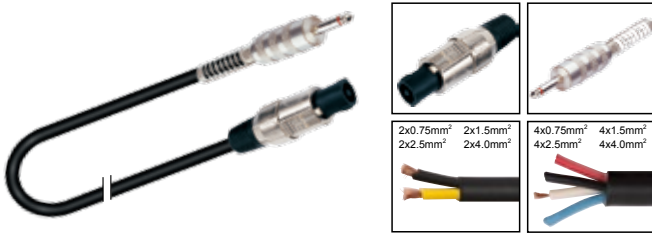

PC003

Professional cable with speakon male to MONO 1/4" JACK male

2x0.75mm² 2x2.5mm²	2x1.5mm² 2x4.0mm²	4x0.75mm² 4x2.5mm²	4x1.5mm² 4x4.0mm²

LENGTH

1M-50M

LENGTH

1 FT-60 FT

COLOR