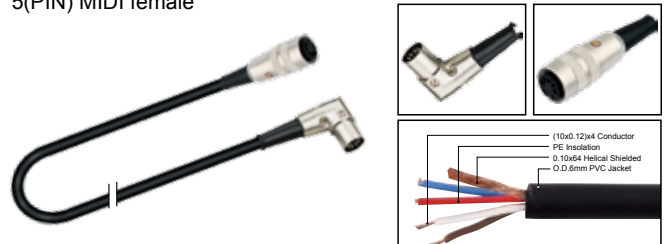

AC019

Professional cable with right angle 5(PIN) MIDI male to 5(PIN) MIDI female

LENGTH	LENGTH	COLOR
1M-60M	1 FT-60 FT	■ R ■ Y ■ B ■ G ■ W ■ BK