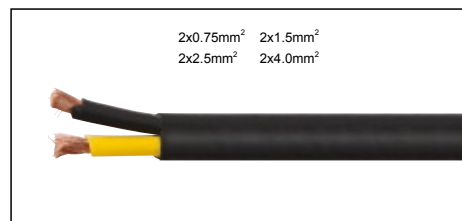

PC002

AVAILABLE COLOR

MECHANICAL SPECIFICATION

Temperature range	-20°C till 70°C
Bending Radius	10 X cable section radius

REFERENCE	INNER CONDUCTOR	SHIELD	CABLE OUTER DIAMETER	IMPEDANCE(≤)Ω/KM	
PC002	A	2x0.75mm²	O.D.5.5mm	36	18GA
	B	2x1.3mm²	O.D.6.0mm	16	16GA
	C	2x1.5mm²	O.D.7.0mm	14	15GA
	D	2x2.0mm²	O.D.7.5mm	10	14GA
	E	2x2.5mm²	O.D.8.0mm	8	13GA
	F	2x4.0mm²	O.D.9.0mm	5	11GA
	G	2x1.5mm²	O.D.7.0mm	14	15GA
	H	2x2.0mm²	O.D.8.0mm	10	14GA
	I	2x2.5mm²	O.D.9.0mm	8	13GA