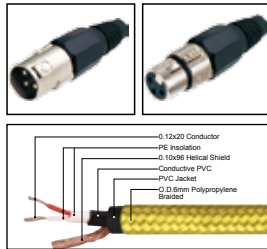

MC037

Nylon covered professional cable with 3(PIN)XLR female to 3 (PIN)XLR male

LENGTH

LENGTH

COLOR

1M-50M

1 FT-60 FT