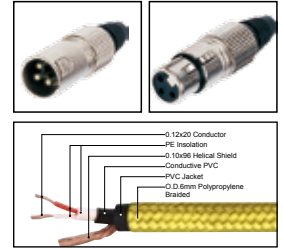

MC036

Nylon covered professional cable with 3(PIN)XLR female to 3 (PIN)XLR male

LENGTH

LENGTH

COLOR

1M-50M

1 FT-60 FT