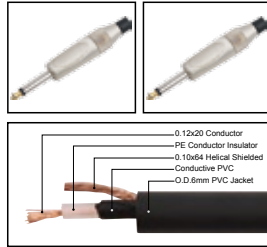

LENGTH	LENGTH	COLOR
1M-50M	1 FT-60 FT	■ R ■ Y ■ B ■ G ■ W ■ BK