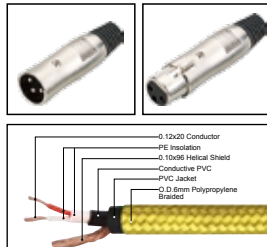

MC029

Nylon covered professional cable with 3(PIN)XLR female to 3 (PIN)XLR male

LENGTH	LENGTH	COLOR
1M-50M	1 FT-60 FT