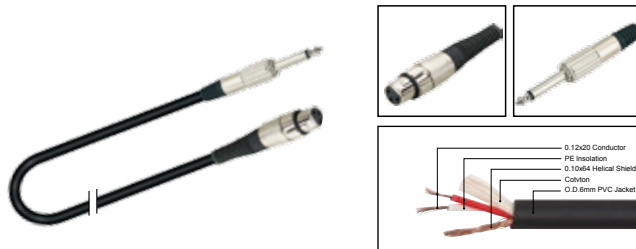

MC073

Professional cable with 3(PIN)XLR female to 1/4" MONO JACK male

LENGTH	LENGTH	COLOR
1M-50M	1 FT-60 FT	■ R ■ Y ■ B ■ G ■ W ■ BK