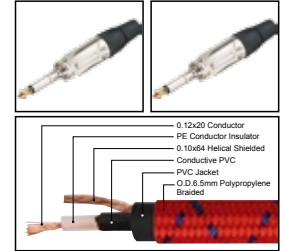

LENGTH	LENGTH	COLOR
1M-50M	1 FT-60 FT