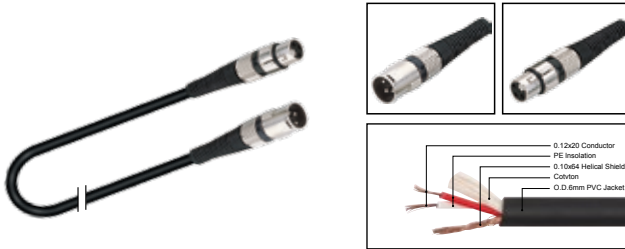

MC021

Professional cable with 3(PIN)XLR female to 3(PIN)XLR male

LENGTH	LENGTH	COLOR
1M-50M	1 FT-60 FT	R Y B G W BK