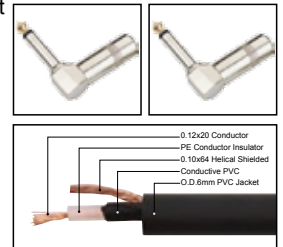

IC058

Professional cable with 1/4" MONO JACK male gold plated to right angle 1/4" MONO JACK male gold plated contact