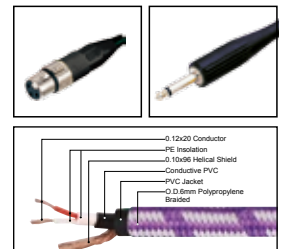

COLOR

1M-50M

1 FT-60 FT

MC088

Nylon covered professional cable with 3(PIN)XLR female to 1/4" MONO JACK male

LENGTH

LENGTH

COLOR