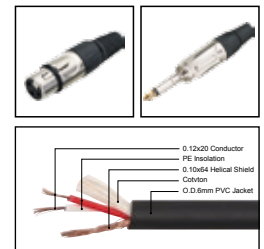

MC056

Professional cable with 3(PIN)XLR female to 1/4"MONO JACK male

LENGTH

LENGTH

COLOR

1M-50M

1 FT-60 FT

R Y B G W BK