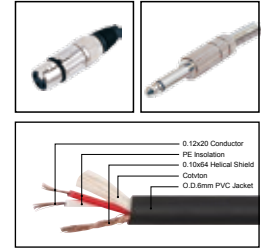

MC052

Professional cable with 3(PIN)XLR female to 1/4"MONO JACK male

LENGTH

LENGTH

COLOR

1M-50M

1 FT-60 FT

R Y B G W BK