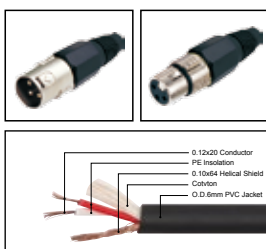

MC012

Professional cable with 3(PIN)XLR female to 3(PIN)XLR male

| LENGTH | LENGTH | COLOR |
|--------|------------|--|
| 1M-50M | 1 FT-60 FT | ■ R ■ Y ■ B ■ G ■ W ■ BK |

MC013

Professional cable with 3(PIN)XLR female to 3(PIN)XLR male