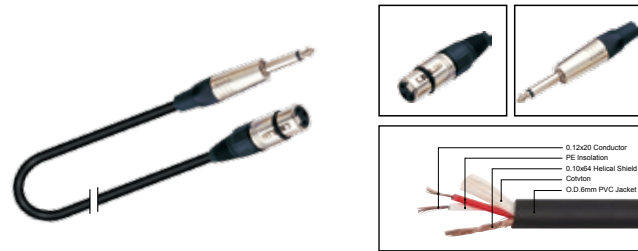

MC062

Professional cable with 3(PIN)XLR female to 1/4" MONO JACK male

LENGTH	LENGTH	COLOR
1M-50M	1 FT-60 FT	■ R ■ Y ■ B ■ G ■ W ■ BK