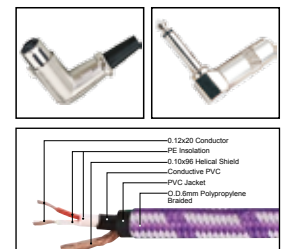

MC082

Nylon covered professional cable with 3(PIN)XLR female to 1/4" MONO JACK male

LENGTH	LENGTH	COLOR
1M-50M	1 FT-60 FT