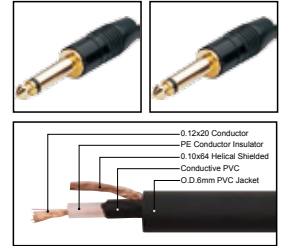

IC052

Professional cable with 1/4" MONO JACK male all gold plated to 1/4" MONO JACK male all gold plated

LENGTH

LENGTH

COLOR

1M-50M

1 FT-60 FT

R Y B G W BK