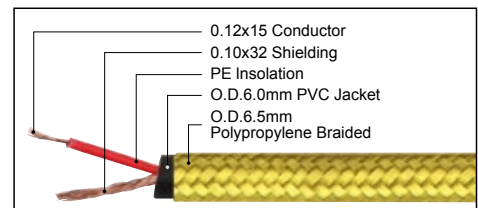

AVAILABLE COLOR

MECHANICAL SPECIFICATION

Temperature range	-20°C till 70°C
Bending Radius	20 X cable section radius

REFERENCE	INNER CONDUCTOR	SHIELD	CABLE OUTER DIAMETER	IMPEDANCE(≤)Ω/KM	VELOCITY OF PROPAGATION(%)
AC007	A 12x0.12	32x0.10	O.D.6.0mm	120	65%
	B 12x0.12	32x0.10	O.D.6.5mm	120	65%