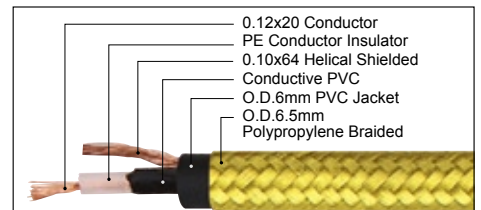

IC002

AVAILABLE COLOR

MECHANICAL SPECIFICATION

Temperature range	-20°C till 70°C
Bending Radius	20 X cable section radius

REFERENCE	INNER CONDUCTOR	SHIELD	CABLE OUTER DIAMETER	IMPEDANCE(≤)Ω/KM	VELOCITY OF PROPAGATION(%)	
IC002	A	20x0.12	64x0.12	O.D.5.0mm	120	80%
	B	20x0.12	64x0.12	O.D.6.0mm	120	80%
	C	20x0.12	64x0.12	O.D.7.0mm	120	80%
	D	20x0.12	64x0.12	O.D.8.0mm	120	80%