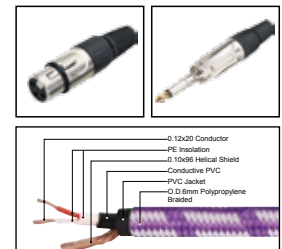

MC080

Nylon covered professional cable with 3(PIN)XLR female to 1/4" MONO JACK male

| LENGTH | LENGTH | COLOR |
|--------|------------|-------|
| 1M-50M | 1 FT-60 FT | |

MC081

Nylon covered professional cable with 3(PIN)XLR female to 1/4" MONO JACK male