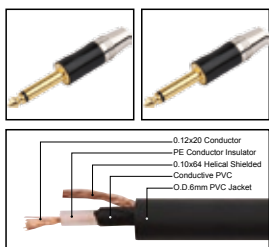

LENGTH

COLOR

1M-50M

1 FT-60 FT

IC013

Professional cable with 1/4" MONO JACK male all gold plated to 1/4" MONO JACK male all gold plated

LENGTH

LENGTH