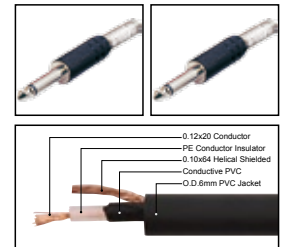

IC040

Professional cable with 1/4" MONO JACK male to 1/4" MONO JACK male

LENGTH	LENGTH	COLOR
1M-50M	1 FT-60 FT	■ R ■ Y ■ B ■ G ■ W ■ BK

IC041

Professional cable with 1/4" MONO JACK male gold plated contact to 1/4" MONO JACK male gold plated contact