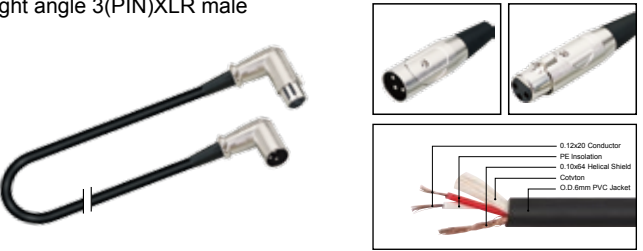

MC009

Professional cable with 3(PIN)XLR female to 3(PIN)XLR male

| LENGTH | LENGTH | COLOR |
|--------|------------|--|
| 1M-50M | 1 FT-60 FT | ■ R ■ Y ■ B ■ G ■ W ■ BK |

MC010

Professional cable with right angle 3(PIN)XLR female to right angle 3(PIN)XLR male