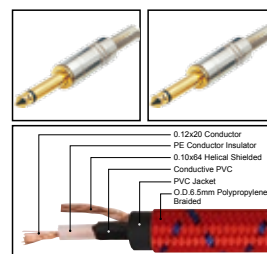

LENGTH

LENGTH

COLOR

1M-50M

1 FT-60 FT

IC092

Nylon covered professional cable with 1/4" MONO JACK male all gold plated to 1/4" MONO JACK male all gold plated

- 0.12x20 Conductor
- PE Conductor Insulator
- 0.10x64 Helical Shielded
- Conductive PVC
- PVC Jacket
- O.D. 6.5mm Polypropylene Braided