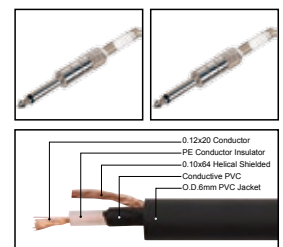

IC026

Professional cable with 1/4" MONO JACK male to 1/4" MONO JACK male

LENGTH	LENGTH	COLOR
1M-50M	1 FT-60 FT	☐ R ☐ Y ☐ B ☐ G ☐ W ☐ BK