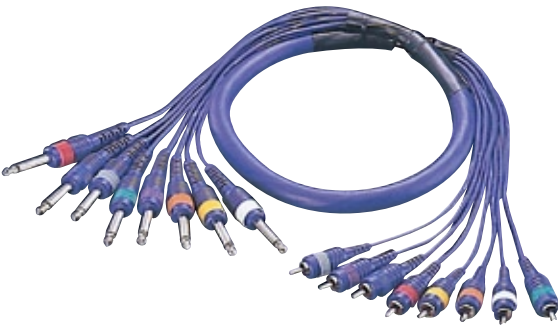

SC035

8 x RCA plug to 8 x RCA plug

SC036

4 x RCA plug to 4 x RCA plug

SC037

8 x RCA plug to 8 x 6.3mm mono plug

SC038

4 x RCA plug to 4 x 6.3mm mono plug

The snake cable is assembled on a metal drum. It has a metal finish structure and large capacity adjustable braking system. One end is fixed on the drum. It also has 4 wheels to get easier transport. Combinations can reach to 48 channel.