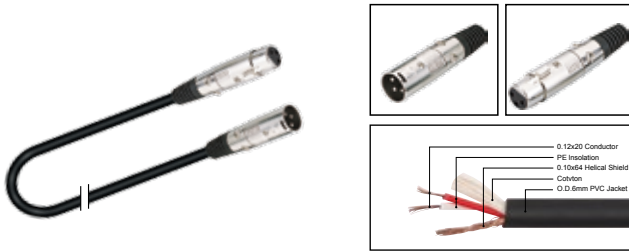

MC003

Professional cable with 3(PIN)XLR female to 3(PIN)XLR male

LENGTH	LENGTH	COLOR
1M-50M	1 FT-60 FT	■ R ■ Y ■ B ■ G ■ W ■ BK