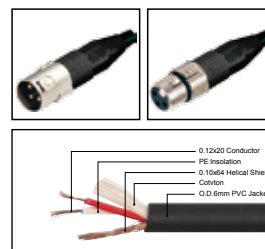

MC015

Professional cable with 3(PIN)XLR female to 3(PIN)XLR male

| LENGTH | LENGTH | COLOR |
|--------|------------|--|
| 1M-50M | 1 FT-60 FT | ■ R ■ Y ■ B ■ G ■ W ■ BK |

MC016

Professional cable with 3(PIN)XLR female to 3(PIN)XLR male