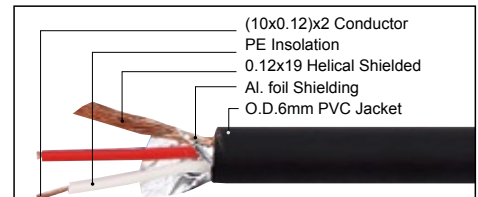

AVAILABLE COLOR

MECHANICAL SPECIFICATION

Temperature range	-20°C till 70°C
Bending Radius	28X Outer diameter

REFERENCE	INNER CONDUCTOR	SHIELD	CABLE OUTER DIAMETER	IMPEDANCE(≤)Ω/KM	VELOCITY OF PROPAGATION(%)
AC006	(20x0.12)x2	64x0.12	O.D.5.0mm	120	70%
	(20x0.12)x4	64x0.12	O.D.6.0mm	120	70%
	(20x0.12)x6	96x0.12	O.D.7.0MM	74	70%

AC007

The cable is a premium grade mono microphone cable for indoor and outdoor and can be used for mobile and fixed applicants, The cable has high quality flexible Jacket and Polypropylens silk Jacket made of Environmental protection's flexible PVC, which follows ROHS requirement, and OFC copper and is easy to handle, One insulated conductors of 0.23mm² is provided inside the cable.