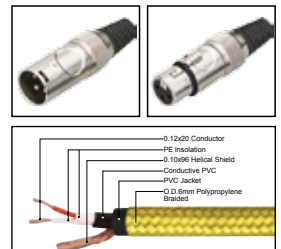

MC046

Nylon covered professional cable with 3(PIN)XLR female to 3 (PIN)XLR male

LENGTH	LENGTH	COLOR
1M-50M	1 FT-60 FT