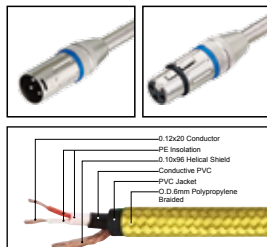

MC030

Nylon covered professional cable with 3(PIN)XLR female to 3 (PIN)XLR male

| LENGTH | LENGTH | COLOR |
|--------|------------|-------|
| 1M-50M | 1 FT-60 FT | |

MC031

Nylon covered professional cable with 3(PIN)XLR female to 3 (PIN)XLR male