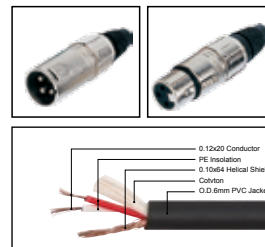

MC012

Professional cable with 3(PIN)XLR female to 3(PIN)XLR male

LENGTH	LENGTH	COLOR
1M-50M	1 FT-60 FT	■ R ■ Y ■ B ■ G ■ W ■ BK