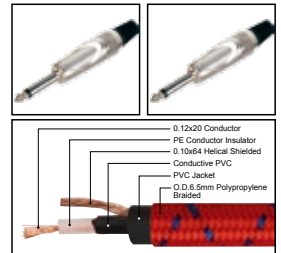

IC062

Nylon covered professional cable with 1/4" MONO JACK male to 1/4" MONO JACK male

LENGTH	LENGTH	COLOR
1M-50M	1 FT-60 FT