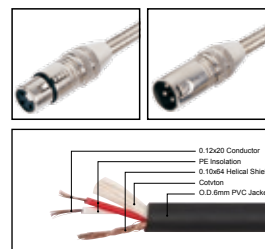

MC018

Professional cable with 3(PIN)XLR female to 3(PIN)XLR male

LENGTH	LENGTH	COLOR
1M-50M	1 FT-60 FT	■ R ■ Y ■ B ■ G ■ W ■ BK