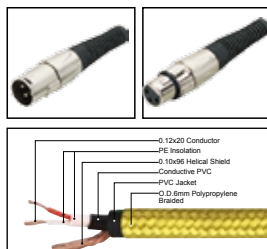

| LENGTH | LENGTH | COLOR |
|--------|------------|-------|
| 1M-50M | 1 FT-60 FT | |

MC048

Nylon covered professional cable with 3(PIN)XLR female to 3 (PIN)XLR male

| LENGTH | LENGTH | COLOR |
|--------|------------|-------|
| 1M-50M | 1 FT-60 FT | |

MC049

Nylon covered professional cable with 3(PIN)XLR female to 3 (PIN)XLR male

| LENGTH | LENGTH | COLOR |
|--------|------------|-------|
| 1M-50M | 1 FT-60 FT | |

MC050

Nylon covered professional cable with 3(PIN)XLR female to 3 (PIN)XLR male