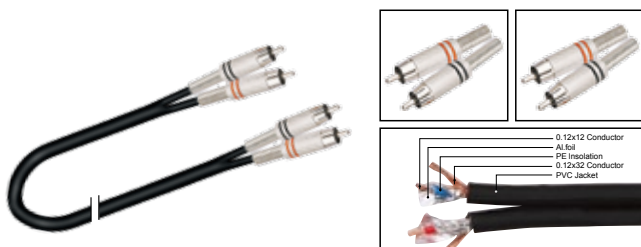

LENGTH

LENGTH

COLOR

1M-50M

1 FT-60 FT

R Y B G W BK

AC044

Adapter assembled cable with 2xRCA male to 2xRCA male