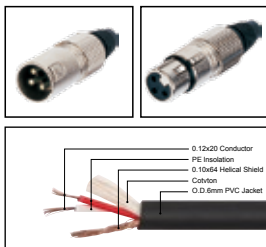

MC011

Professional cable with 3(PIN)XLR female to 3(PIN)XLR male

LENGTH	LENGTH	COLOR
1M-50M	1 FT-60 FT	■ R ■ Y ■ B ■ G ■ W ■ BK