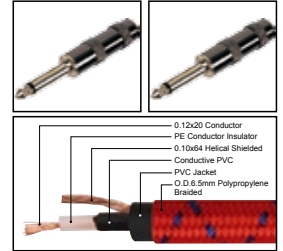

IC075

Nylon covered professional cable with 1/4" MONO JACK male all gold plated to 1/4" MONO JACK male all gold plated

LENGTH LENGTH COLOR

1M-50M

1 FT-60 FT

IC076

Nylon covered professional cable with 1/4" MONO JACK male to 1/4" MONO JACK male