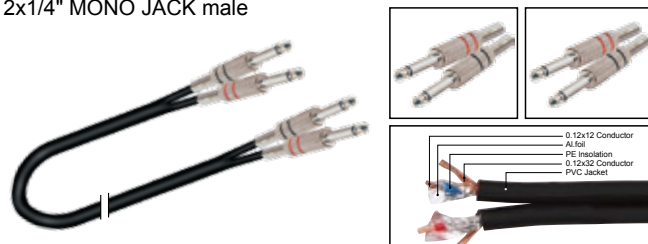

LENGTH

LENGTH

COLOR

1M-50M

1 FT-60 FT

R Y B G W BK

AC043

Adapter assembled cable with 2x1/4" MONO JACK male to 2x1/4" MONO JACK male