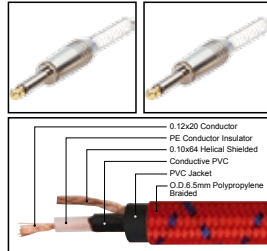

IC085

Nylon covered professional cable with 1/4" MONO JACK male all gold plated to 1/4" MONO JACK male all gold plated

LENGTH

LENGTH

COLOR

1M-50M

1 FT-60 FT