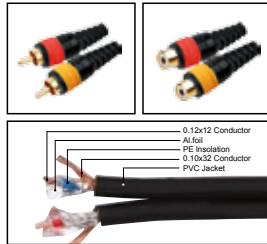

LENGTH

LENGTH

COLOR

1M-10M

1 FT-30 FT

R Y B G W BK

AC036

Adapter assembled cable with 2xRCA male to 2xRCA female