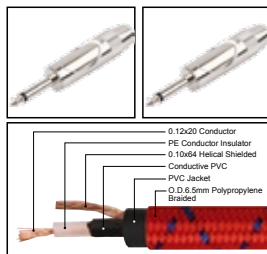

IC063

Nylon covered professional cable with 1/4" MONO JACK male to 1/4" MONO JACK male

LENGTH	LENGTH	COLOR
1M-50M	1 FT-60 FT	

IC064

Nylon covered professional cable with 1/4" MONO JACK male gold plated contact to 1/4" MONO JACK male gold plated contact