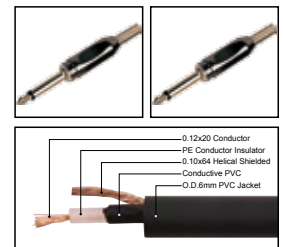

IC024

Professional cable with 1/4" MONO JACK male to 1/4" MONO JACK male

LENGTH	LENGTH	COLOR
1M-50M	1 FT-60 FT	☐ R ☐ Y ☐ B ☐ G ☐ W ☐ BK