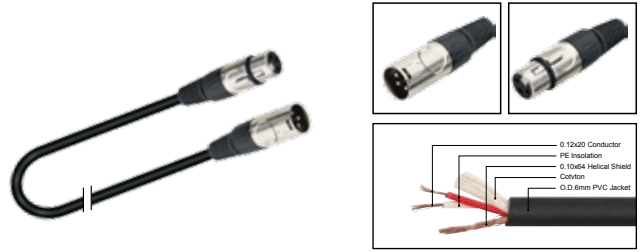

MC008

Professional cable with 3(PIN)XLR female to 3(PIN)XLR male

LENGTH	LENGTH	COLOR
1M-50M	1 FT-60 FT	■ R ■ Y ■ B ■ G ■ W ■ BK