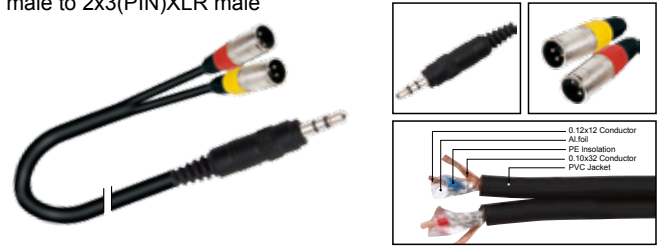

AC025

Adapter assembled cable with 3.5mm STEREO MINI JACK male to 2x3(PIN)XLR male

LENGTH	LENGTH	COLOR
1M-50M	1 FT-60 FT