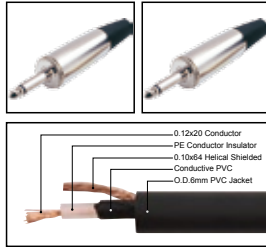

IC053

Professional cable with 1/4" MONO JACK male to 1/4" MONO JACK male