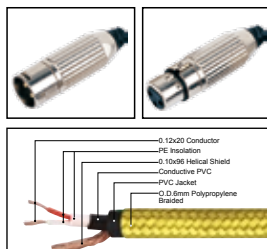

COLOR

1M-50M

1 FT-60 FT

MC041

Nylon covered professional cable with 3(PIN)XLR female to 3 (PIN)XLR male

LENGTH

LENGTH

COLOR