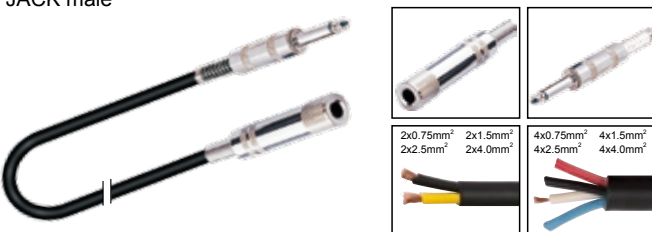

LENGTH

1M-50M

LENGTH

1 FT-60 FT

COLOR

PC009

Professional cable with 1/4" MONO JACK female to MONO 1/4" JACK male

| | | | |
|---|--|---|--|
| 2x0.75mm ² 2x2.5mm ² | 2x1.5mm ² 2x4.0mm ² | 4x0.75mm ² 4x2.5mm ² | 4x1.5mm ² 4x4.0mm ² |
|---|--|---|--|