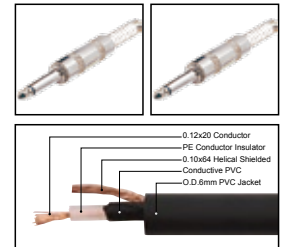

IC038

Professional cable with 1/4" MONO JACK male to 1/4" MONO JACK male

LENGTH	LENGTH	COLOR
1M-50M	1 FT-60 FT	■ R ■ Y ■ B ■ G ■ W ■ BK

IC039

Professional cable with 1/4" MONO JACK male gold plated contact to 1/4" MONO JACK male gold plated contact