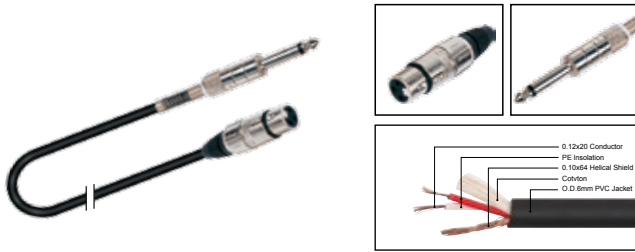

MC059

Professional cable with 3(PIN)XLR female to 1/4" MONO JACK male

LENGTH	LENGTH	COLOR
1M-50M	1 FT-60 FT	■ R ■ Y ■ B ■ G ■ W ■ BK