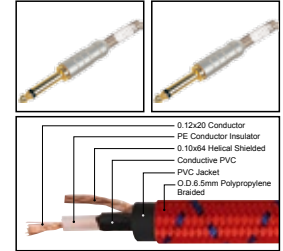

IC084

Nylon covered professional cable with 1/4" MONO JACK male all gold plated to 1/4" MONO JACK male all gold plated