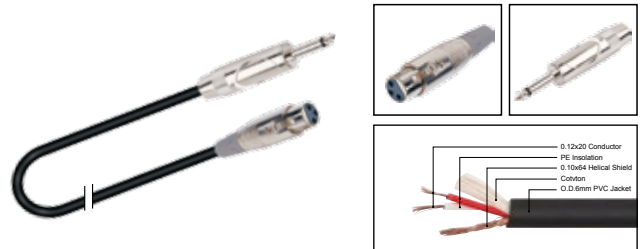

MC068

Professional cable with 3(PIN)XLR female to 1/4" MONO JACK male

| LENGTH | LENGTH | COLOR |
|--------|------------|--|
| 1M-50M | 1 FT-60 FT | ■ R ■ Y ■ B ■ G ■ W ■ BK |

MC069

Professional cable with 3(PIN)XLR female to 1/4" MONO JACK male