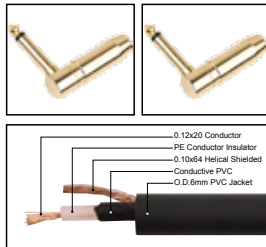

IC057

Professional cable with right angle 1/4" MONO JACK male all gold plated to right angle 1/4" MONO JACK male all gold plated