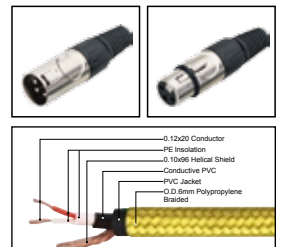

MC032

Nylon covered professional cable with 3(PIN)XLR female to 3 (PIN)XLR male

LENGTH	LENGTH	COLOR
1M-50M	1 FT-60 FT