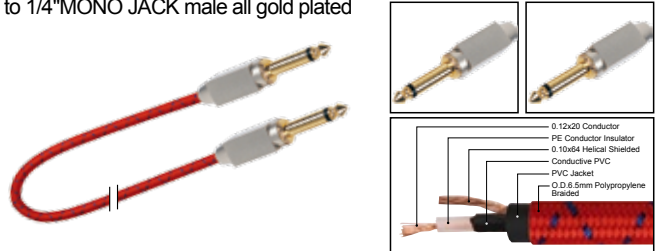

IC069

Nylon covered professional cable with 1/4" MONO JACK male all gold plated to 1/4" MONO JACK male all gold plated

LENGTH **LENGTH** **COLOR**

1M-50M

1 FT-60 FT

IC070

Nylon covered professional cable with 1/4" MONO JACK male all gold plated to 1/4" MONO JACK male all gold plated

LENGTH **LENGTH** **COLOR**

1M-50M

1 FT-60 FT

IC071

Nylon covered professional cable with 1/4" MONO JACK male all gold plated to 1/4" MONO JACK male all gold plated

LENGTH **LENGTH** **COLOR**

1M-50M

1 FT-60 FT