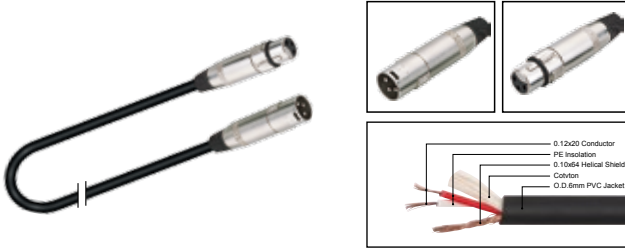

MC018

Professional cable with 3(PIN)XLR female to 3(PIN)XLR male

| LENGTH | LENGTH | COLOR |
|--------|------------|--|
| 1M-50M | 1 FT-60 FT | ■ R ■ Y ■ B ■ G ■ W ■ BK |

MC019

Professional cable with 3(PIN)XLR female to 3(PIN)XLR male