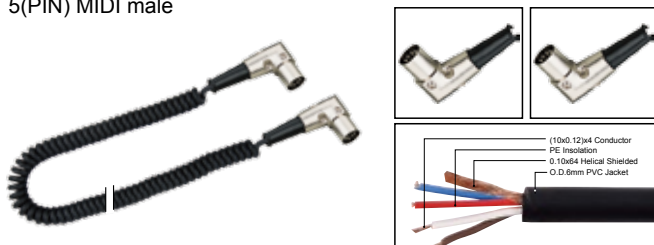

AC011

Professional cable with right angle 5(PIN) MIDI male to right angle 5(PIN) MIDI male

LENGTH

LENGTH

COLOR

1M-10M

1 FT-30 FT

R Y B G W BK