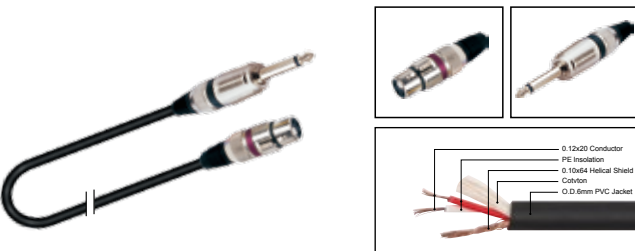

MC062

Professional cable with 3(PIN)XLR female to 1/4" MONO JACK male

| LENGTH | LENGTH | COLOR |
|--------|------------|--|
| 1M-50M | 1 FT-60 FT | ■ R ■ Y ■ B ■ G ■ W ■ BK |

MC063

Professional cable with 3(PIN)XLR female to 1/4" MONO JACK male