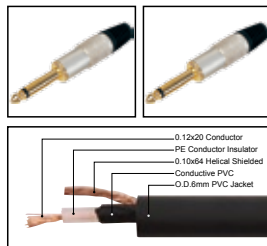

IC008

Professional cable with 1/4" MONO JACK male to 1/4" MONO JACK male

| LENGTH | LENGTH | COLOR |
|--------|------------|--|
| 1M-50M | 1 FT-60 FT | ■ R ■ Y ■ B ■ G ■ W ■ BK |

IC009

Professional cable with 1/4" MONO JACK male all gold plated to 1/4" MONO JACK male all gold plated