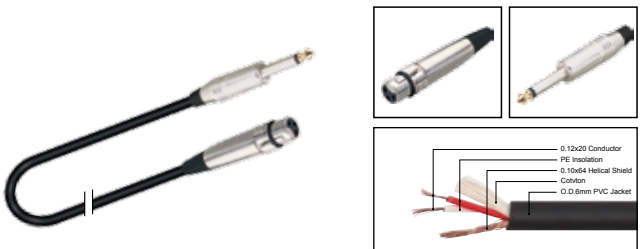

MC071

Professional cable with 3(PIN)XLR female to 1/4" MONO JACK male

| LENGTH | LENGTH | COLOR |
|--------|------------|--|
| 1M-50M | 1 FT-60 FT | ■ R ■ Y ■ B ■ G ■ W ■ BK |

MC072

Professional cable with 3(PIN)XLR female to 1/4" MONO JACK male