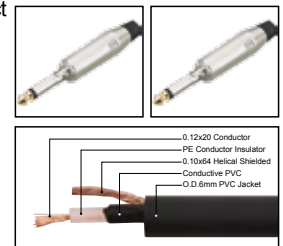

LENGTH	LENGTH	COLOR
1M-50M	1 FT-60 FT	■ R ■ Y ■ B ■ G ■ W ■ BK