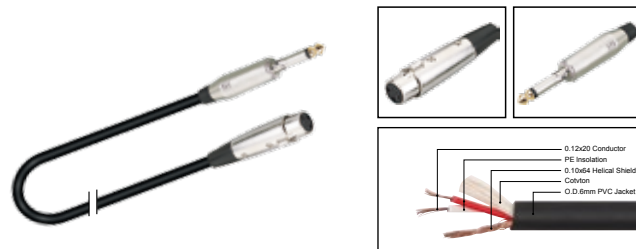

MC071

Professional cable with 3(PIN)XLR female to 1/4" MONO JACK male

| LENGTH | LENGTH | COLOR |
|--------|------------|--|
| 1M-50M | 1 FT-60 FT | ■ R ■ Y ■ B ■ G ■ W ■ BK |

MC072

Professional cable with 3(PIN)XLR female to 1/4" MONO JACK male