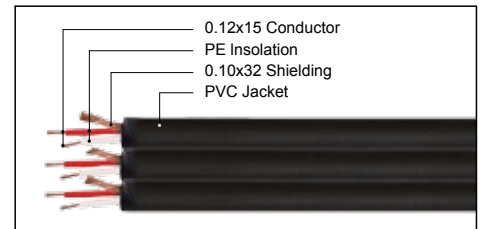

FEATURE

The audio cable is parallel designed, high quality balanced & unbalanced signal cable for indoor fixed or mobile applications. There are Flexible PVC jacket, transparent jacket or Polypropylene silk Jacket that can be chosen to use. The inner conductors is fitted by a durable shielding with spiral style. This gives an excellent protection against interference of all kinds of electromagnetic fields such as dimmers, motors or power cables.

This cable uses flexible PVC jacket or transparent jacket. All the material use the environmental protections'one, which is following the ROHS requirement

This series cable is "all-round" signal cables which are suited for all kinds of applications where reliable signal transmission is needed.

AC003

AVAILABLE COLOR

MECHANICAL SPECIFICATION

Temperature range	-20°C till 70°C
Bending Radius	20 X cable section radius

REFERENCE		INNER CONDUCTOR	INNER CONDUCTOR SECTION	SHIELD	OUTER DIAMETER	IMPEDANCE(≤)Ω/KM
AC004	A	(20x0.12)x3	3x0.23²	(32x0.12)x3	O.D.3.0x9.0mm	120
	B	(20x0.12)x4	4x0.23mm²	(32x0.12)x4	O.D.3.0x12.0mm	120
	C	[(7x0.15)x2]x4	4x(2x0.12mm²)	(32x0.12)x4	O.D.4.0x16.0mm	214