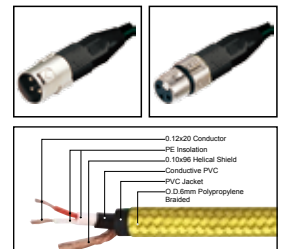

LENGTH

COLOR

1M-50M

1 FT-60 FT

MC040

Nylon covered professional cable with 3(PIN)XLR female to 3 (PIN)XLR male

LENGTH

LENGTH