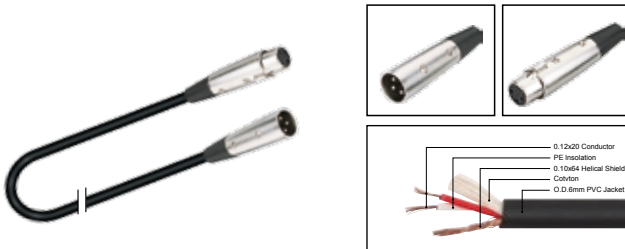

MC023

Professional cable with 3(PIN)XLR female to 3(PIN)XLR male

LENGTH	LENGTH	COLOR
1M-50M	1 FT-60 FT	R Y B G W BK