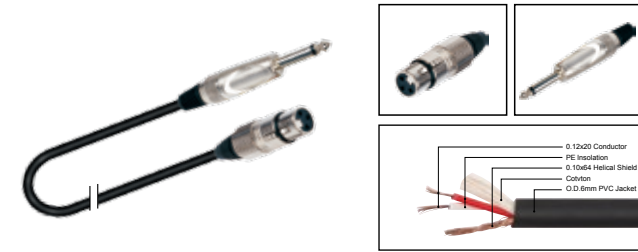

R Y B G W BK

MC059

Professional cable with 3(PIN)XLR female to 1/4" MONO JACK male

| LENGTH | LENGTH | COLOR |
|--------|------------|--|
| 1M-50M | 1 FT-60 FT | ■ R ■ Y ■ B ■ G ■ W ■ BK |

MC060

Professional cable with 3(PIN)XLR female to 1/4" MONO JACK male