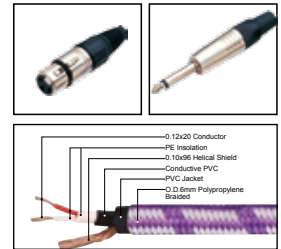

LENGTH

LENGTH

COLOR

1M-50M

1 FT-60 FT

MC086

Nylon covered professional cable with 3(PIN)XLR female to 1/4" MONO JACK male

LENGTH