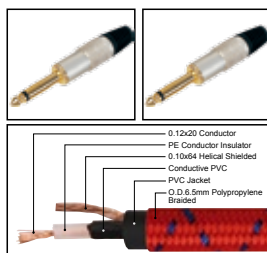

LENGTH	LENGTH	COLOR
1M-50M	1 FT-60 FT	

IC066

Nylon covered professional cable with 1/4" MONO JACK male all gold plated to 1/4" MONO JACK male all gold plated