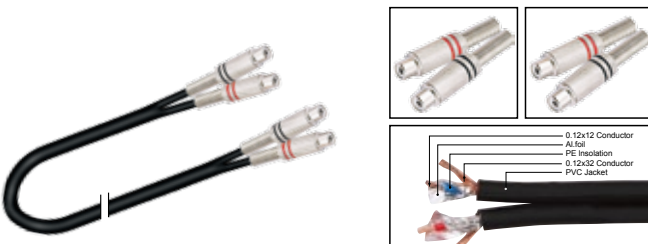

LENGTH

LENGTH

COLOR

1M-50M

1 FT-60 FT

R Y B G W BK

AC047

Adapter assembled cable with 2xRCA female to 2xRCA female