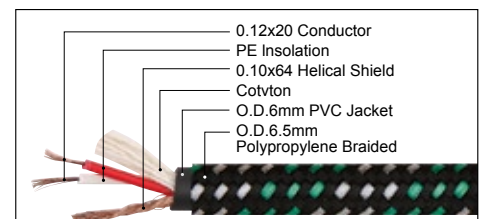

MC002

AVAILABLE COLOR

MECHANICAL SPECIFICATION

Temperature range	-20°C till 70°C
Bending Radius	20 X cable section radius

REFERENCE	INNER CONDUCTOR	SHIELD	CABLE OUTER DIAMETER	IMPEDANCE(≤)Ω/KM	VELOCITY OF PROPAGATION(%)
MC002	(20x0.12)x2	64x0.12	O.D.6.5mm	120	65%