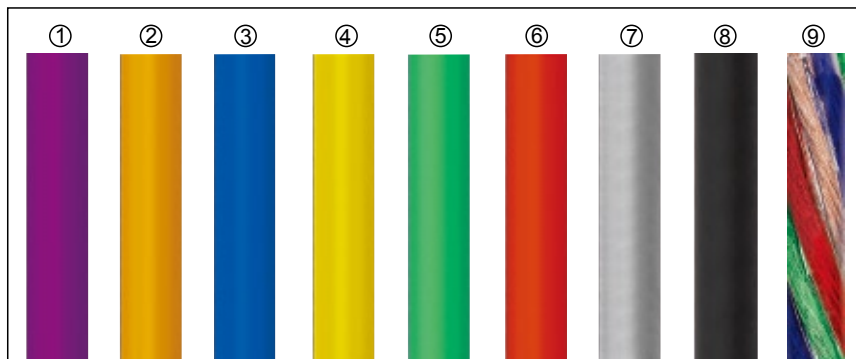

FEATURE

These cables are high quality and flexible double isolated loudspeaker cables. They are suitable for using in indoor as well as outdoor applications. Each conductor is fitted with a high flexible jacket made of PVC which is following the ROHS requirement. These conductors are twisted. There are 2 cords to 8 cords, and the diameter is from O.D.5.5mm to O.D.14.0mm for you to choose. These cables have been designed for connection of loudspeakers in fixed or mobile sound systems.

PC001

AVAILABLE COLOR

MECHANICAL SPECIFICATION

Temperature range	-20°C till 70°C
Bending Radius	10 X cable section radius

REFERENCE	INNER CONDUCTOR	SHIELD	CABLE OUTER DIAMETER	IMPEDANCE(≤)Ω/KM	
PC001	A	4x0.75mm²	O.D.7.0mm	36	18GA
	B	4x1.3mm²	O.D.8.0mm	16	16GA
	C	4x1.5mm²	O.D.10.0mm	14	15GA
	D	4x2.0mm²	O.D.11.0mm	10	14GA
	E	4x2.5mm²	O.D.12.0mm	8	13GA
	F	4x4.0mm²	O.D.14.0mm	5	11GA