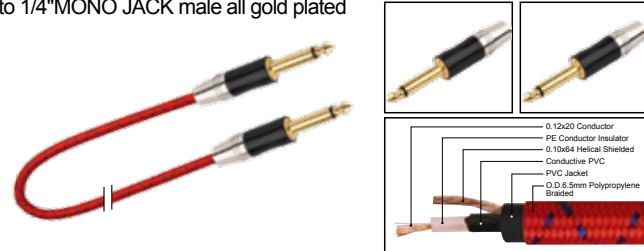

LENGTH **LENGTH** **COLOR**

1M-50M

1 FT-60 FT

IC068

Nylon covered professional cable with 1/4" MONO JACK male all gold plated to 1/4" MONO JACK male all gold plated

LENGTH **LENGTH** **COLOR**

1M-50M

1 FT-60 FT

IC069

Nylon covered professional cable with 1/4" MONO JACK male all gold plated to 1/4" MONO JACK male all gold plated

LENGTH **LENGTH** **COLOR**

1M-50M

1 FT-60 FT

IC070

Nylon covered professional cable with 1/4" MONO JACK male all gold plated to 1/4" MONO JACK male all gold plated

LENGTH **LENGTH** **COLOR**

1M-50M

1 FT-60 FT

IC071

Nylon covered professional cable with 1/4" MONO JACK male all gold plated to 1/4" MONO JACK male all gold plated

LENGTH **LENGTH** **COLOR**

1M-50M

1 FT-60 FT