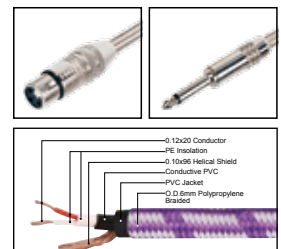

MC090

Nylon covered professional cable with 3(PIN)XLR female to 1/4" MONO JACK male

LENGTH

LENGTH

COLOR

1M-50M

1 FT-60 FT