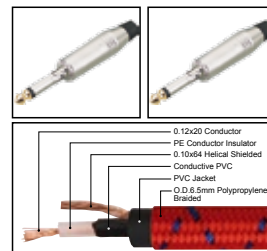

LENGTH

LENGTH

COLOR

1M-50M

1 FT-60 FT

IC098

Nylon covered professional cable with 1/4" MONO JACK male gold plated contact to 1/4" MONO JACK male gold plated contact

- 0.12x20 Conductor
- PE Conductor Insulator
- 0.10x64 Helical Shielded
- Conductive PVC
- PVC Jacket
- O.D. 6.5mm Polypropylene Braided