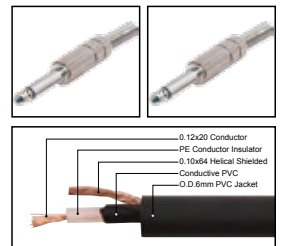

IC033

Professional cable with 1/4" MONO JACK male to 1/4" MONO JACK male

| LENGTH | LENGTH | COLOR |
|--------|------------|--|
| 1M-50M | 1 FT-60 FT | ■ R ■ Y ■ B ■ G ■ W ■ BK |

IC034

Professional cable with 1/4" MONO JACK male to 1/4" MONO JACK male