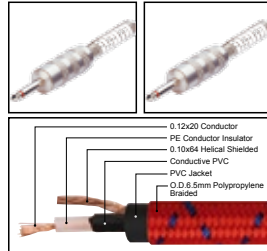

IC101

Nylon covered professional cable with 1/4" MONO JACK male to 1/4" MONO JACK male

LENGTH	LENGTH	COLOR
1M-50M	1 FT-60 FT