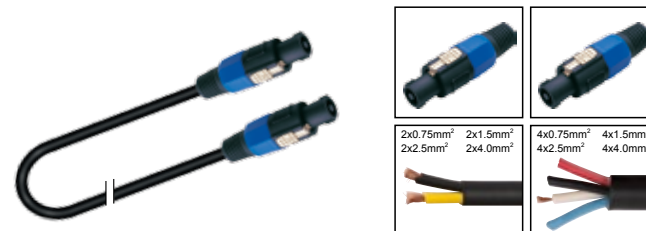

PC012

Professional cable with speakon male to speakon male

LENGTH	LENGTH	COLOR
1M-50M	1 FT-60 FT	■ R ■ Y ■ B ■ G ■ W ■ BK