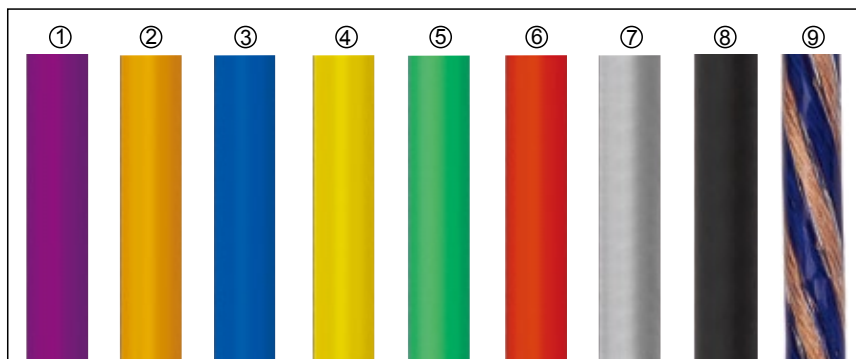

PC002

AVAILABLE COLOR

MECHANICAL SPECIFICATION

Temperature range	-20°C till 70°C
Bending Radius	10 X cable section radius

REFERENCE	INNER CONDUCTOR	SHIELD	CABLE OUTER DIAMETER	IMPEDANCE(≤)Ω/KM	
PC002	A	2x0.75mm²	O.D.5.5mm	36	18GA
	B	2x1.3mm²	O.D.6.0mm	16	16GA
	C	2x1.5mm²	O.D.7.0mm	14	15GA
	D	2x2.0mm²	O.D.7.5mm	10	14GA
	E	2x2.5mm²	O.D.8.0mm	8	13GA
	F	2x4.0mm²	O.D.9.0mm	5	11GA
	G	2x1.5mm²	O.D.7.0mm	14	15GA
	H	2x2.0mm²	O.D.8.0mm	10	14GA
	I	2x2.5mm²	O.D.9.0mm	8	13GA