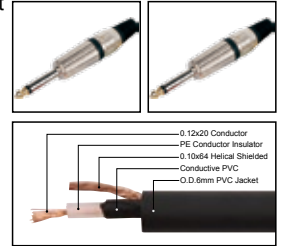

IC003

Professional cable with 1/4" MONO JACK male to 1/4" MONO JACK male

| LENGTH | LENGTH | COLOR |
|--------|------------|--|
| 1M-50M | 1 FT-60 FT | ■ R ■ Y ■ B ■ G ■ W ■ BK |

IC004

Professional cable with 1/4" MONO JACK male gold plated contact to 1/4" MONO JACK male gold plated contact