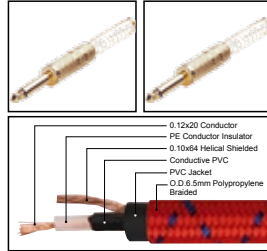

LENGTH LENGTH COLOR

1M-50M

1 FT-60 FT

IC083

Nylon covered professional cable with 1/4" MONO JACK male all gold plated to 1/4" MONO JACK male all gold plated

LENGTH

LENGTH

COLOR