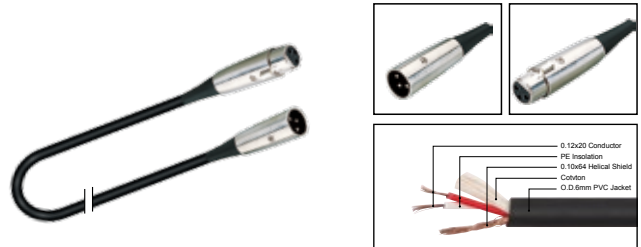

MC026

Professional cable with 3(PIN)XLR female to 3(PIN)XLR male

LENGTH	LENGTH	COLOR
1M-50M	1 FT-60 FT	R Y B G W BK