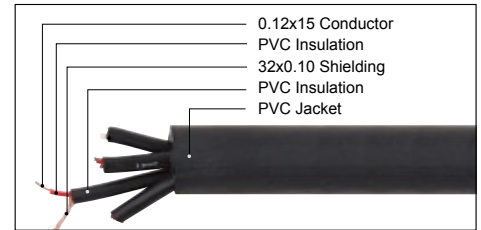

FEATURE

The snake cable is an extremely flexible and rugged type of cable, suitable for indoor and outdoor applications. Each audio pair consists of two insulated and twisted conductors of 0.14mm² with a high density shielding to prevent any influence of hum, noise or electromagnetic fields from external equipment. Each balanced audio pair has an outer PVC jacket. Then all audio pairs are also covered with a PVC jacket of fireproofing and waterproofing. The snake cable is suited for all kinds applications for stage audio connections of live shows, disco, concerts, pubs, saloons...

SC001

AVAILABLE COLOR

MECHANICAL SPECIFICATION

Temperature range	-20°C till 70°C
Bending Radius	25 X Outer diameter

REFERENCE	CHANNEL	OUTER DIAMETER	INNER CONDUCTOR SECTION	SHIELD	IMPEDANCE(≤)Ω/KM	VELOCITY OF PROPAGATION(%)
SC001	4	O.D.9.0mm	0.12x15	32x0.10	120	65%
	8	O.D.13.5mm	0.12x15	32x0.10	120	65%
	12	O.D.15.5mm	0.12x15	32x0.10	120	65%
	16	O.D.18mm	0.12x15	32x0.10	120	65%
	20	O.D.20mm	0.12x15	32x0.10	120	65%
	24	O.D.22.5mm	0.12x15	32x0.10	120	65%
	28	O.D.23.5mm	0.12x15	32x0.10	120	65%
	32	O.D.24.5mm	0.12x15	32x0.10	120	65%
	36	O.D.26mm	0.12x15	32x0.10	120	65%
	40	O.D.27mm	0.12x15	32x0.10	120	65%
44	O.D.28mm	0.12x15	32x0.10	120	65%	
48	O.D.29mm	0.12x15	32x0.10	120	65%