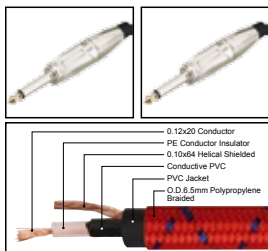

LENGTH

LENGTH

COLOR

1M-50M

1 FT-60 FT

IC097

Nylon covered professional cable with 1/4" MONO JACK male gold plated contact to 1/4" MONO JACK male gold plated contact

- 0.12x20 Conductor
- PE Conductor Insulator
- 0.10x64 Helical Shielded
- Conductive PVC
- PVC Jacket
- O.D. 6.5mm Polypropylene Braided