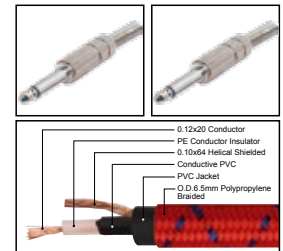

LENGTH

COLOR

1M-50M

1 FT-60 FT

IC090

Nylon covered professional cable with 1/4" MONO JACK male to 1/4" MONO JACK male

LENGTH

LENGTH