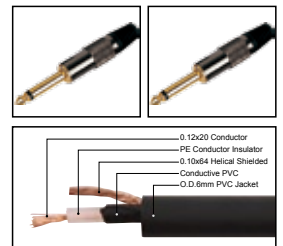

LENGTH	LENGTH	COLOR
1M-50M	1 FT-60 FT	■ R ■ Y ■ B ■ G ■ W ■ BK