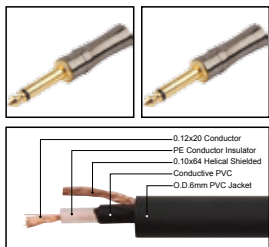

IC015

Professional cable with 1/4" MONO JACK male all gold plated to 1/4" MONO JACK male all gold plated