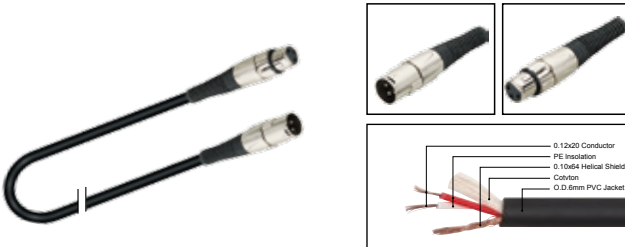

MC024

Professional cable with 3(PIN)XLR female to 3(PIN)XLR male

| LENGTH | LENGTH | COLOR |
|--------|------------|--------------|
| 1M-50M | 1 FT-60 FT | R Y B G W BK |

MC025

Professional cable with 3(PIN)XLR female to 3(PIN)XLR male