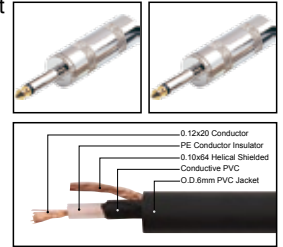

IC054

Professional cable with 1/4" MONO JACK male gold plated contact to 1/4" MONO JACK male gold plated contact

LENGTH

LENGTH

COLOR

1M-50M

1 FT-60 FT

R Y B G W BK