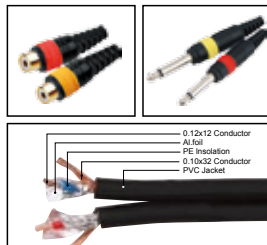

LENGTH

LENGTH

COLOR

1M-50M

1 FT-60 FT

R Y B G W BK

AC038

Adapter assembled cable with 2xRCA female to 2x1/4" MONO JACK male