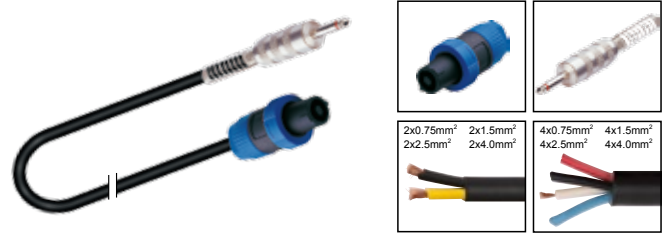

PC020

Professional cable with speakon male to MONO 1/4" JACK male

LENGTH	LENGTH	COLOR
1M-50M	1 FT-60 FT	■ R ■ Y ■ B ■ G ■ W ■ BK