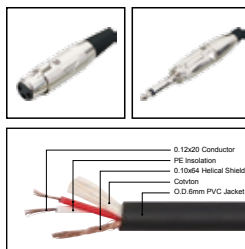

MC057

Professional cable with 3(PIN)XLR female to 1/4"MONO JACK male

LENGTH

LENGTH

COLOR

1M-50M

1 FT-60 FT

R Y B G W BK