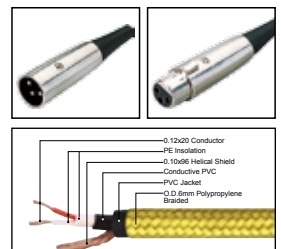

MC049

Nylon covered professional cable with 3(PIN)XLR female to 3 (PIN)XLR male

| LENGTH | LENGTH | COLOR |
|--------|------------|-------|
| 1M-50M | 1 FT-60 FT | |

MC050

Nylon covered professional cable with 3(PIN)XLR female to 3 (PIN)XLR male