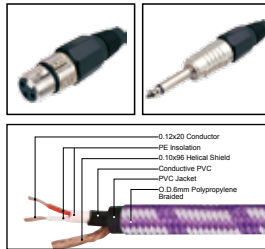

Nylon covered professional cable with 3(PIN)XLR female to 1/4" MONO JACK male

LENGTH

LENGTH

COLOR

1M-50M

1 FT-60 FT

MC085

Nylon covered professional cable with 3(PIN)XLR female to 1/4" MONO JACK male