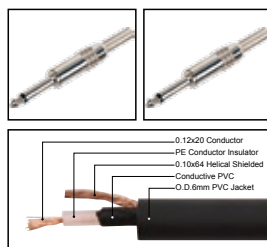

IC025

Professional cable with 1/4" MONO JACK male to 1/4" MONO JACK male

LENGTH	LENGTH	COLOR
1M-50M	1 FT-60 FT	☐ R ☐ Y ☐ B ☐ G ☐ W ☐ BK