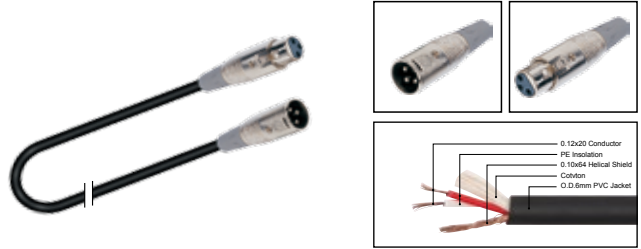

MC020

Professional cable with 3(PIN)XLR female to 3(PIN)XLR male

LENGTH	LENGTH	COLOR
1M-50M	1 FT-60 FT	R Y B G W BK