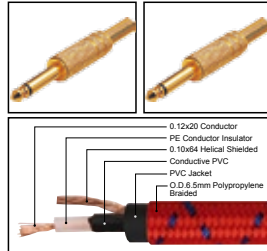

IC087

Nylon covered professional cable with 1/4" MONO JACK male all gold plated to 1/4" MONO JACK male all gold plated

LENGTH

LENGTH

COLOR

1M-50M

1 FT-60 FT