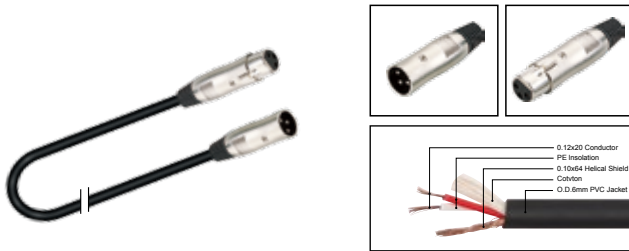

MC005

Professional cable with 3(PIN)XLR female to 3(PIN)XLR male

LENGTH	LENGTH	COLOR
1M-50M	1 FT-60 FT	■ R ■ Y ■ B ■ G ■ W ■ BK