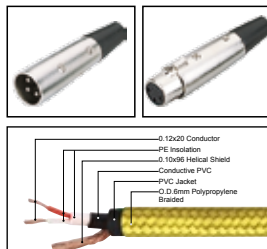

MC046

Nylon covered professional cable with 3(PIN)XLR female to 3 (PIN)XLR male

| LENGTH | LENGTH | COLOR |
|--------|------------|-------|
| 1M-50M | 1 FT-60 FT | |

MC047

Nylon covered professional cable with 3(PIN)XLR female to 3 (PIN)XLR male