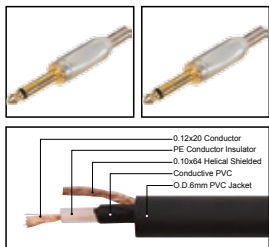

IC011

Professional cable with 1/4" MONO JACK male all gold plated to 1/4" MONO JACK male all gold plated