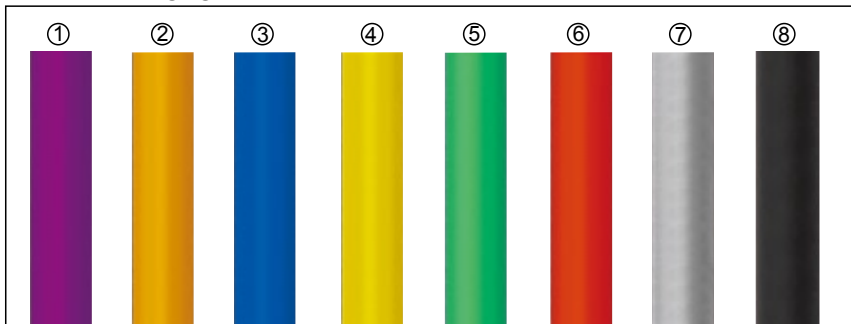

AVAILABLE COLOR

MECHANICAL SPECIFICATION

Temperature range	-20°C till 70°C
Bending Radius	28X Outer diameter

REFERENCE	INNER CONDUCTOR	SHIELD	CABLE OUTER DIAMETER	IMPEDANCE(≤)Ω/KM	VELOCITY OF PROPAGATION(%)
AC006	(20x0.12)x2	64x0.12	O.D.5.0mm	120	70%
	(20x0.12)x4	64x0.12	O.D.6.0mm	120	70%
	(20x0.12)x6	96x0.12	O.D.7.0MM	74	70%

AC007

The cable is a premium grade mono microphone cable for indoor and outdoor and can be used for mobile and fixed applicants, The cable has high quality flexible Jacket and Polypropylens silk Jacket made of Environmental protection's flexible PVC, which follows ROHS requirement, and OFC copper and is easy to handle, One insulated conductors of 0.23mm² is provided inside the cable.