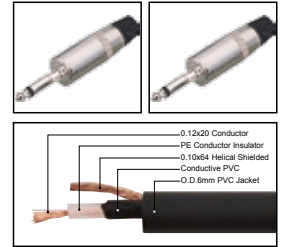

IC046

Professional cable with 1/4" MONO JACK male to 1/4" MONO JACK male

LENGTH

LENGTH

COLOR

1M-50M

1 FT-60 FT

R Y B G W BK