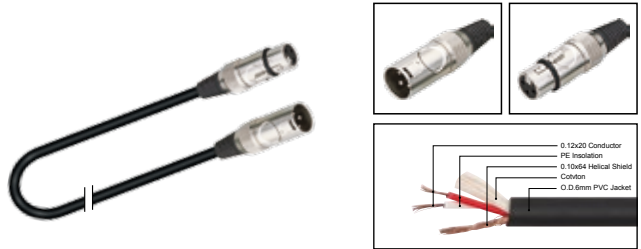

MC021

Professional cable with 3(PIN)XLR female to 3(PIN)XLR male

| LENGTH | LENGTH | COLOR |
|--------|------------|--------------|
| 1M-50M | 1 FT-60 FT | R Y B G W BK |

MC022

Professional cable with 3(PIN)XLR female to 3(PIN)XLR male