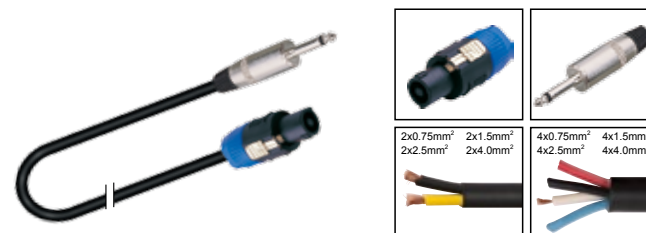

PC015

Professional cable with banana plug to speakon male

| LENGTH | LENGTH | COLOR |
|--------|------------|--|
| 1M-50M | 1 FT-60 FT | ■ R ■ Y ■ B ■ G ■ W ■ BK |

PC016

Professional cable with speakon male to MONO 1/4" JACK male