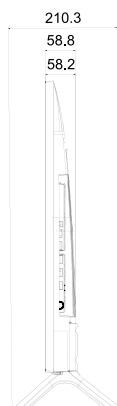

Specifications

HG43RU750EBXEN

1. 1
2. 2
3. 3
4. 4
5. 5
6. 6
7. 7

Connectors

1. DIGITAL AUDIO OUT(OPTICAL)
2. USB(5V 0.5A)
3. USB (HDD 5V 1A)
4. HDMI IN3(ARC)
5. HDMI IN2
6. HDMI IN1
7. ANT IN
8. AV IN
9. DATA
10. LAN