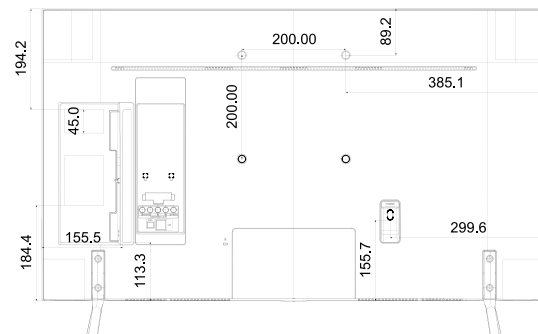

Specifications

HG43RU750EBXEN

1. 1
2. 2
3. 3
4. 4
5. 5
6. 6
7. 7

Connectors

1. DIGITAL AUDIO OUT(OPTICAL)
2. USB(5V 0.5A)
3. USB (HDD 5V 1A)
4. HDMI IN3(ARC)
5. HDMI IN2
6. HDMI IN1
7. ANT IN
8. AV IN
9. DATA
10. LAN