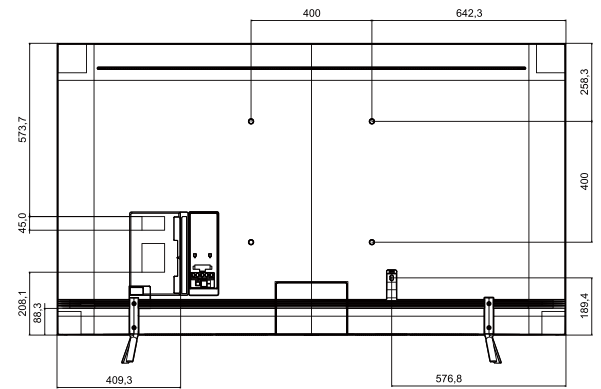

## HG75RU750EBXEN

Diagram of the TV's rear panel showing connector locations 1 through 10. The panel includes a COMPONENT / AV IN section with AUDIO (R, L), VIDEO (V), and ANTENNA (ANT) ports. It also features a DATA port, a LAN port, and a PS BN64-04172E-00 label. A vertical strip on the left side of the diagram shows the locations of the connectors relative to the panel.