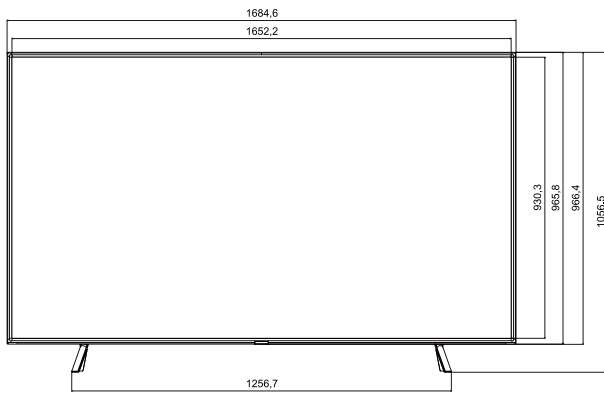

## HG75RU750EBXEN

Diagram of the TV's rear panel showing connector locations 1 through 10. The panel includes a COMPONENT / AV IN section with AUDIO (R, L), VIDEO (V), and ANTENNA (ANT) ports. It also features a DATA port, a LAN port, and a PS BN64-04172E-00 label. A vertical strip on the left side of the diagram shows the locations of the connectors relative to the panel.