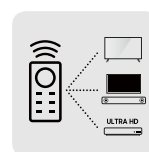

\* Actual product may differ from image shown. Please see our product gallery for more detail.

TV Plus

HMS

One Remote

\* TV Plus may not be supported in specific regions or countries.

Model		43RU750EB	50RU750EB	55RU750EB	65RU750EB	75RU750EB
Display	Backlight	LED	LED	LED	LED	LED
	Screen Size	43	50	55	65	75
	Resolution	3,840 x 2,160	3,840 x 2,160	3,840 x 2,160	3,840 x 2,160	3,840 x 2,160
Video	Picture Engine	UHD Engine	UHD Engine	UHD Engine	UHD Engine	UHD Engine
	Micro Dimming	UHD Dimming	UHD Dimming	UHD Dimming	UHD Dimming	UHD Dimming
	Auto Motion Plus	Yes	Yes	Yes	Yes	Yes
	Film Mode	Yes	Yes	Yes	Yes	Yes
	Natural Mode Support	Yes	Yes	Yes	Yes	Yes
	Motion Rate	100	100	100	100	100
	PQI (Picture Quality Index)	1400	1400	1400	1400	1400
	HDR(High Dynamic Range)	HDR	HDR	HDR	HDR	HDR
	HDR10+	Yes	Yes	Yes	Yes	Yes
	HLG (Hybrid Log Gamma)	Yes	Yes	Yes	Yes	Yes
	Contrast	Mega Contrast	Mega Contrast	Mega Contrast	Mega Contrast	Mega Contrast
	Color	PurColor	PurColor	PurColor	PurColor	PurColor
	Viewing Angle (H/V)	178/178	178/178	178/178	178/178	178/178
	Auto Depth Enhancer	N/A	N/A	N/A	N/A	N/A
Contrast Enhancer	Yes	Yes	Yes	Yes	Yes	
Audio	Dolby Digital Plus	Yes	Yes	Yes	Yes	Yes
	DTS Codec	N/A	N/A	N/A	N/A	N/A
	Sound Output (RMS)	20W	20W	20W	20W	20W
	Speaker Type	2CH	2CH	2CH	2CH	2CH
	Woofer	N/A	N/A	N/A	N/A	N/A
Smart TV	Samsung SMART TV	Smart	Smart	Smart	Smart	Smart
	Voice Interaction	N/A	N/A	N/A	N/A	N/A
	TV Plus	N/A (DE only)	N/A (DE only)	N/A (DE only)	N/A (DE only)	N/A (DE only)
	Web Browser	Yes	Yes	Yes	Yes	Yes
	SmartThings App Support	N/A	N/A	N/A	N/A	N/A
	SmartThings	N/A	N/A	N/A	N/A	N/A
Universal Guide	N/A	N/A	N/A	N/A	N/A	
VESA	VESA Mount	200 x 200 mm	200 x 200 mm	200 x 200 mm	400 x 400 mm	400 x 400 mm
	VESA Screw Size	M8	M8	M8	M8	M8
	VESA Screw Depth	43-45	43-45	43-45	43-45	43-45
Convergence	TV to Mobile - Mirroring	N/A	N/A	N/A	N/A	N/A
	Mobile to TV - Mirroring, DLNA	Yes	Yes	Yes	Yes	Yes
	360 Video Player	N/A	N/A	N/A	N/A	N/A
	360 Camera Support	N/A	N/A	N/A	N/A	N/A
	Easy Setup	N/A	N/A	N/A	N/A	N/A
	Bluetooth Low Energy	N/A	N/A	N/A	N/A	N/A
	WiFi Direct	N/A	N/A	N/A	N/A	N/A
	TV Sound to Mobile	N/A	N/A	N/A	N/A	N/A
Sound Mirroring	N/A	N/A	N/A	N/A	N/A	
General Feature	Processor	Quad-Core	Quad-Core	Quad-Core	Quad-Core	Quad-Core
	Accessibility	Voice guide(UK English. German. French. Spanish. Italian. Dutch. Polish. Danish. Swedish. Finnish. Norwegian. Portuguese. Russian(only when connecting to Network in EE.LV.LT))/ Enlarge/ High contrast/ Learn TV Remote(UK English. German. French. Spanish. Italian. Dutch. Polish. Danish. Swedish. Finnish. Norwegian. Portuguese. Russian(only when connecting to Network in EE.LV.LT))/ Multi-output Audio/ SeeColors/ Negative Colors/ Grayscale/ Learn Menu Screen(UK English. German. French. Spanish. Italian. Dutch. Polish. Danish. Swedish. Finnish. Norwegian. Portuguese. Russian(only when connecting to Network in EE.LV.LT)) / Video Zoom / Key Repeat Delay	Voice guide(UK English. German. French. Spanish. Italian. Dutch. Polish. Danish. Swedish. Finnish. Norwegian. Portuguese. Russian(only when connecting to Network in EE.LV.LT))/ Enlarge/ High contrast/ Learn TV Remote(UK English. German. French. Spanish. Italian. Dutch. Polish. Danish. Swedish. Finnish. Norwegian. Portuguese. Russian(only when connecting to Network in EE.LV.LT))/ Multi-output Audio/ SeeColors/ Negative Colors/ Grayscale/ Learn Menu Screen(UK English. German. French. Spanish. Italian. Dutch. Polish. Danish. Swedish. Finnish. Norwegian. Portuguese. Russian(only when connecting to Network in EE.LV.LT)) / Video Zoom / Key Repeat Delay	Voice guide(UK English. German. French. Spanish. Italian. Dutch. Polish. Danish. Swedish. Finnish. Norwegian. Portuguese. Russian(only when connecting to Network in EE.LV.LT))/ Enlarge/ High contrast/ Learn TV Remote(UK English. German. French. Spanish. Italian. Dutch. Polish. Danish. Swedish. Finnish. Norwegian. Portuguese. Russian(only when connecting to Network in EE.LV.LT))/ Multi-output Audio/ SeeColors/ Negative Colors/ Grayscale/ Learn Menu Screen(UK English. German. French. Spanish. Italian. Dutch. Polish. Danish. Swedish. Finnish. Norwegian. Portuguese. Russian(only when connecting to Network in EE.LV.LT)) / Video Zoom / Key Repeat Delay	Voice guide(UK English. German. French. Spanish. Italian. Dutch. Polish. Danish. Swedish. Finnish. Norwegian. Portuguese. Russian(only when connecting to Network in EE.LV.LT))/ Enlarge/ High contrast/ Learn TV Remote(UK English. German. French. Spanish. Italian. Dutch. Polish. Danish. Swedish. Finnish. Norwegian. Portuguese. Russian(only when connecting to Network in EE.LV.LT))/ Multi-output Audio/ SeeColors/ Negative Colors/ Grayscale/ Learn Menu Screen(UK English. German. French. Spanish. Italian. Dutch. Polish. Danish. Swedish. Finnish. Norwegian. Portuguese. Russian(only when connecting to Network in EE.LV.LT)) / Video Zoom / Key Repeat Delay	Voice guide(UK English. German. French. Spanish. Italian. Dutch. Polish. Danish. Swedish. Finnish. Norwegian. Portuguese. Russian(only when connecting to Network in EE.LV.LT))/ Enlarge/ High contrast/ Learn TV Remote(UK English. German. French. Spanish. Italian. Dutch. Polish. Danish. Swedish. Finnish. Norwegian. Portuguese. Russian(only when connecting to Network in EE.LV.LT))/ Multi-output Audio/ SeeColors/ Negative Colors/ Grayscale/ Learn Menu Screen(UK English. German. French. Spanish. Italian. Dutch. Polish. Danish. Swedish. Finnish. Norwegian. Portuguese. Russian(only when connecting to Network in EE.LV.LT)) / Video Zoom / Key Repeat Delay
	Digital Clean View	Yes	Yes	Yes	Yes	Yes
	Auto Channel Search	Yes	Yes	Yes	Yes	Yes
	Auto Power Off	Yes	Yes	Yes	Yes	Yes
	Caption (Subtitle)	Yes	Yes	Yes	Yes	Yes