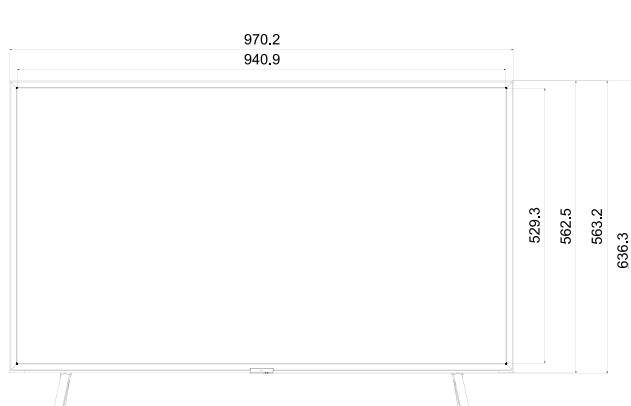

Specifications

HG43RU750EBXEN

1. 1
2. 2
3. 3
4. 4
5. 5
6. 6
7. 7

Connectors

1. DIGITAL AUDIO OUT(OPTICAL)
2. USB(5V 0.5A)
3. USB (HDD 5V 1A)
4. HDMI IN3(ARC)
5. HDMI IN2
6. HDMI IN1
7. ANT IN
8. AV IN
9. DATA
10. LAN