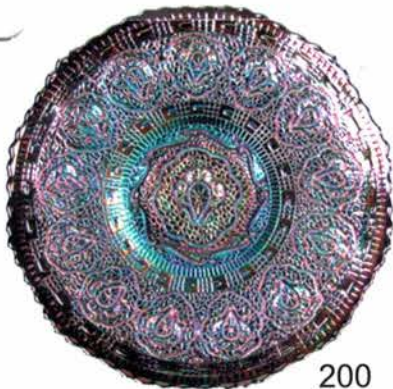

100

**Remmen
Auction**

is proud to present the

2008

**Tampa Bay
Carnival Glass Club
Convention Auction**

159

Saturday, February 2nd, 2008

Auction starts at 9:30 am

Preview on Friday, February 1st After Banquet Approx. 8:30 pm
and on Saturday, February 2nd from 8:00 to 9:30 am

Dolphin Beach Resort

4900 Gulf Boulevard, St. Pete Beach, Florida 33706

Phone: 727-360-7011

200

154

17

188

168

180