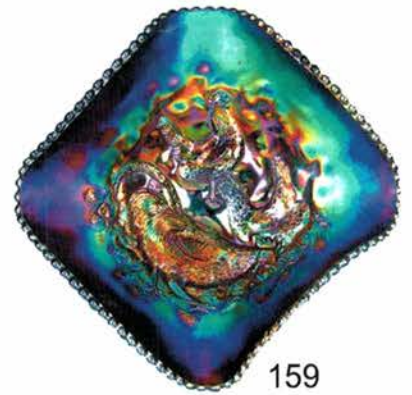

100

 **Remmen
Auction**

is proud to present the

2008

**Tampa Bay
Carnival Glass Club
Convention Auction**

159

Saturday, February 2nd, 2008

Auction starts at 9:30 am