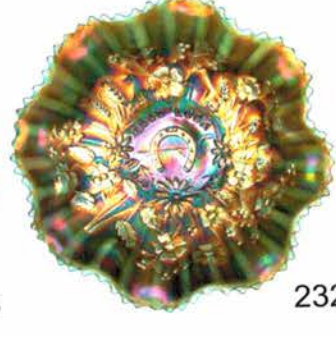

244

255

85

24

123

232

- 195 Northwood Blue Stippled Peacocks Plate with Ribbed Exterior.
- 196 Beautiful Northwood Pastel Marigold Peacocks Stippled Plate with Ribbed Exterior.
- 197 Northwood Reninger Blue Stippled Peacocks Plate with Ribbed Exterior. Neat Plate
- 198 Fenton Vaseline Persian Medallion 6" Plate.
- 199 Fenton Red Persian Medallion Bon-Bon.
- 200* Rare and Beautiful Fenton Amethyst Persian Medallion 9" Plate. Very Rare Plate! Very Few Known and This one is Beautiful and Flat**
- 201 Northwood Blue Peacock at the Fountain Compote.
- 202 Scarce Northwood Green "Lovely" Footed Bowl. Very Nice**
- 203 Northwood Ice Blue Nippon PCE Bowl. One of the Better Examples
- 204 Northwood Purple Lattice & Poinsettia Ruffled Footed Bowl.
- 205 Northwood Purple Sunflower Spatula Footed Bowl. Above Average Example
- 206 Northwood Blue Sunflower Spatula Footed Bowl. Above Average Example
- 207 Gorgeous Northwood Ice Blue Sunflower Footed Bowl. Has Small Buff on Edge of Foot.
- 208 Fantastic Green 10" Wishbone Bowl with Collar Base. Has Beautiful Blue Iridescence**
- 209 Northwood Purple Beaded Cable Rosebowl.
- 210 Northwood Electric Blue Beaded Cable Rose Bowl.
- 211 Northwood Aqua Opal Beaded Cable Rose Bowl.
- 212 Northwood Purple Stippled Dandelion Mug.
- 213 Northwood Aqua Opal Stippled Dandelion Mug. Very Nice Iridescence
- 214 Fenton Marigold Peacock at Urn Plate.
- 215 Fenton Blue Peacock at Urn Plate.
- 216 Fenton Amethyst Lotus and Grape Plate.
- 217 Fenton Green Lotus and Grape 9" Plate. Very Pretty with Nice Iridescence**
- 218 Dugan Pastel Marigold Lined Lattice 9 1/2" Vase. Has Opal on Tips and Through Out Vase. Really Neat
- 219 Dugan Electric Purple Squatty Pulled Loops 5 1/2" Vase.
- 220 Pair of Imperial Dark Marigold 4 3/8" Vases and Dark Marigold Thin Rib and Drape 5 1/4" Vase. (Sold Choice)
- 221 Imperial Electric Purple 7" Morning Glory Vase and Green Morning Glory 5 5/8" Vase. (Sold Choice)
- 222 Imperial Electric Purple Morning Glory Funeral Vase. Has 8" Mouth Opening.
- 223 Imperial Electric Purple 12 1/4" Ripple Vase.
- 224 Spectacular Sapphire Ripple Vase covered with Pastel Iridescence.**
- 225 Dugan Sapphire Big Basketweave 9 1/4" Vase.
- 226 Northwood Sapphire Thin Rib 10 1/4" Vase. Beautiful example**
- 227 Beautiful Northwood Dark Ice Blue Diamond Points 10" Vase. Super Dark Example.
- 228 Northwood Sapphire Diamond Points 9 3/4" Vase. Gorgeous
- 229 Dugan Squatty White Target 6 3/4" Vase. Beautiful and Super Frosty iridescence
- 230 Rare Northwood Green Stippled Ruffled Good Luck Bowl. Has Minor Nicks on Cleats and Flake off of Point. Is This the Only One Known?**
- 231 Northwood Electric Blue Good Luck Ruffled Bowl with Ribbed Exterior.
- 232 Beautiful Northwood Aqua Opal Good Luck Ruffled Bowl with Ribbed Exterior. Has Small Heat Check by Rim**
- 233 Northwood Green Good Luck PCE Bowl with Basketweave Exterior.
- 234 Northwood Electric Blue Good Luck Bowl with PCE.
- 235 Northwood Reninger Blue Stippled Good Luck with PCE.
- 236 Northwood Green Good Luck Plate with Basketweave Exterior.
- 237 Northwood Electric Purple Good Luck Plate with Basketweave Exterior.
- 238 Fenton Green Grape & Cable Ball Footed Plate.
- 239 Fenton Green Grape & Cable Fruit Bowl with Persian Medallion Interior. Nice Iridescence
- 240 Fenton Blue Grape & Cable Fruit Bowl with Persian Medallion Interior. Nice Iridescence
- 241 Northwood Marigold Grape & Cable Candle Lamp. Very Nice Example
- 242 Northwood Purple Grape and Cable Pitcher with Six Tumblers. Very Pretty Well Matched Set
- 243 Northwood Purple Grape and Cable Pin Tray. Super Pretty
- 244 Northwood Electric Purple Dresser tray. Super Example**
- 245 Northwood Marigold Grape & Cable Banana Boat.
- 246 Northwood Purple Grape & Cable Banana Boat.
- 247 Northwood Purple Grape & Cable Center Piece Bowl.
- 248 Northwood Purple Grape & Cable Cracker Jar. Very Pretty Iridescence
- 249 Beautiful Fenton Marigold Spectors Department Store 9" Plate.**
- 250 Fenton Red 7" Leaf Chain Ruffled Bowl. Beautiful cherry Red**
- 251 Fenton Red Water Lily Footed Ruffled Sauce.
- 252 Fenton Red Open Edge Basket.
- 253 Super Pretty Fenton Reverse Amberina Opal Open Edge Basket with Two Sides Up. Has Red and Green Opal Tips.**
- 254 Fenton Red Blackberry Ruffled Open Edge Basket. 6 1/2"
- 255 Fenton Amberina Orange Tree Mug. Has Red Iridescence.
- 256 Fenton Electric Blue Orange Tree ICS Bowl.
- 257 Northwood Large Purple Grape & Cable Footed and Ruffled Fruit Bowl.
- 258 Eda Electric Purple Four Flowers Variant 9" Plate.
- 259 Eda Emerald Green Four Flowers Variant 9" Plate. This Piece is Beautiful**
- 260 Fenton Blue Captive Rose Ruffled Bowl.
- 261 Fenton Blue Captive Rose Plate. Great Even Iridescence
- 262 Outstanding Fenton Heart & Vine Ruffled Bowl. Covered with Blue Iridescence.**