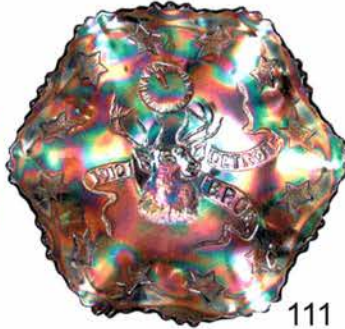

115

116

117

31

113

111

112

34

33

32

97

93

177

179

178

176

108

107

147

144