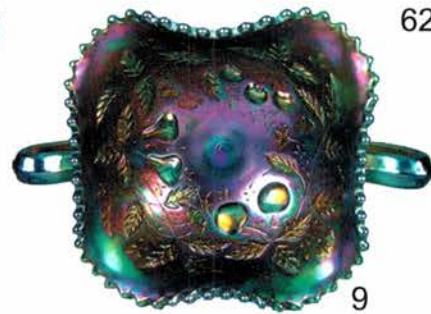

1. 263 Fenton Blue Chrysanthemum Footed Ruffled Bowl.
   264 Imperial Electric Purple Heavy Grape 8" Plate.
   265 Imperial Electric Purple 7" Heavy Grape Ruffled Bowl.
   266 Imperial Electric Purple Windmill ICS 8" Bowl.
   267 Imperial Purple 8" Windmill Bowl.
   268 Imperial Amber Ruffled Pansy Bowl. Very Nice
   269 Imperial Smoke Ruffled Pansy Bowl. Multi Colored iridescence
   270 Imperial Electric Purple Pansy Ruffled Bowl. Covered with Bright Blue
   271 Contemporary Sapphire Blue Homestead Chop Plate. Signed AIG.
   272 Fenton Marigold Thistle Footed Banana Bowl.
   273 Fenton Amethyst Thistle Footed Banana Bowl. Another Beautiful Piece
   274 Fenton Powder Blue Cherry Circle 7" Bon-Bon.
   275 Fenton Blue Stag & Holly Deep Footed Bowl.
   276 Fenton Blue Stag & Holly Large ICS Footed Bowl.
   277 Fenton Marigold Kittens Cup & Saucer.
   278 Millersburg Green Nesting Swan Ruffled Bowl with Satin Iridescence.
   279 Millersburg Green Whirling Leaves Ruffled Bowl. Has Radium Iridescence
   280 Millersburg Purple Whirling Leaves Ruffled Bowl with Radium Iridescence.
   281 Millersburg Purple Primrose Ruffled Bowl with Radium iridescence.
   282 Millersburg Green Mayan ICS Bowl. Has Tiny Flea Bites on Rim
2. 283 Fenton Marigold 7" Horse Head Medallion with Lavender Base.
   284 Fenton Amethyst Horse head Medallion Ruffled Footed Bowl. Has nick on Marie. Pretty
   285 Fenton Green Horse Head Medallion Ruffled Footed Ruffled Bowl. Has Great Color on Horse Medallions
   286 Fenton Red Slag Horse Head Medallion Footed Nut Bowl. Looks Red
   287 Fenton Marigold Horse Head Medallion 7 1/4" Plate.
   288 Fantastic Fenton Marigold Dragon & Strawberry Footed Ruffled Bowl. Super Example
   289 Beautiful Fenton Green Dragon & Strawberry Footed Bowl. Super Example
   290 Dugan Electric Purple 6" Rays Plate with CRE.
   291 Dugan Amethyst Butterfly and Tulip Round Footed Bowl.
   292 Dugan Amethyst Round Up Plate. Really Pretty
   293 Dugan Purple Fanciful Plate. Very Pretty with Super Iridescence
   294 Dugan Purple Apple Blossom Twigs 9" Plate.
   295 Dugan Electric Purple Cherries Tri Cornered Footed Bowl with Tight Crimped Edge. Feet are Perfect
   296 Dugan Electric Purple 8" Six Petals Ruffled Bowl.
   297 Dugan Electric Purple 7" Six Petals Tri-Corner Bowl.
   298 Dugan Purple Holly and Berry 7 1/4" Ruffled Bowl.
   299 Dugan Electric Purple 4" Basketweave Vase/Punch base.
   300 Beautiful Northwood Olive Green Stippled Rays 10" Ruffled Bowl.