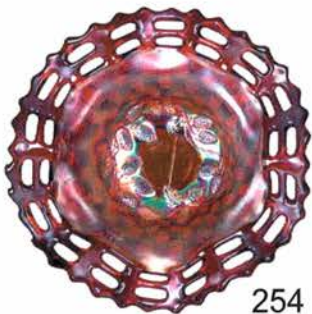

1. 263 Fenton Blue Chrysanthemum Footed Ruffled Bowl.
   264 Imperial Electric Purple Heavy Grape 8" Plate.
   265 Imperial Electric Purple 7" Heavy Grape Ruffled Bowl.
   266 Imperial Electric Purple Windmill ICS 8" Bowl.
   267 Imperial Purple 8" Windmill Bowl.
   268 Imperial Amber Ruffled Pansy Bowl. Very Nice
   269 Imperial Smoke Ruffled Pansy Bowl. Multi Colored iridescence
   270 Imperial Electric Purple Pansy Ruffled Bowl. Covered with Bright Blue
   271 Contemporary Sapphire Blue Homestead Chop Plate. Signed AIG.
   272 Fenton Marigold Thistle Footed Banana Bowl.
   273 Fenton Amethyst Thistle Footed Banana Bowl. Another Beautiful Piece
   274 Fenton Powder Blue Cherry Circle 7" Bon-Bon.
   275 Fenton Blue Stag & Holly Deep Footed Bowl.
   276 Fenton Blue Stag & Holly Large ICS Footed Bowl.
   277 Fenton Marigold Kittens Cup & Saucer.
   278 Millersburg Green Nesting Swan Ruffled Bowl with Satin Iridescence.
   279 Millersburg Green Whirling Leaves Ruffled Bowl. Has Radium Iridescence
   280 Millersburg Purple Whirling Leaves Ruffled Bowl with Radium Iridescence.
   281 Millersburg Purple Primrose Ruffled Bowl with Radium iridescence.
   282 Millersburg Green Mayan ICS Bowl. Has Tiny Flea Bites on Rim
2. 283 Fenton Marigold 7" Horse Head Medallion with Lavender Base.
   284 Fenton Amethyst Horse head Medallion Ruffled Footed Bowl. Has nick on Marie. Pretty
   285 Fenton Green Horse Head Medallion Ruffled Footed Ruffled Bowl. Has Great Color on Horse Medallions
   286 Fenton Red Slag Horse Head Medallion Footed Nut Bowl. Looks Red
   287 Fenton Marigold Horse Head Medallion 7 1/4" Plate.
   288 Fantastic Fenton Marigold Dragon & Strawberry Footed Ruffled Bowl. Super Example
   289 Beautiful Fenton Green Dragon & Strawberry Footed Bowl. Super Example
   290 Dugan Electric Purple 6" Rays Plate with CRE.
   291 Dugan Amethyst Butterfly and Tulip Round Footed Bowl.
   292 Dugan Amethyst Round Up Plate. Really Pretty
   293 Dugan Purple Fanciful Plate. Very Pretty with Super Iridescence
   294 Dugan Purple Apple Blossom Twigs 9" Plate.
   295 Dugan Electric Purple Cherries Tri Cornered Footed Bowl with Tight Crimped Edge. Feet are Perfect
   296 Dugan Electric Purple 8" Six Petals Ruffled Bowl.
   297 Dugan Electric Purple 7" Six Petals Tri-Corner Bowl.
   298 Dugan Purple Holly and Berry 7 1/4" Ruffled Bowl.
   299 Dugan Electric Purple 4" Basketweave Vase/Punch base.
   300 Beautiful Northwood Olive Green Stippled Rays 10" Ruffled Bowl.