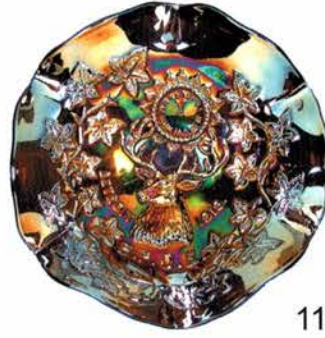

115

116

117

31

113

111

112

34

33

32

97

93

177

179

178

176

108

107

147

144