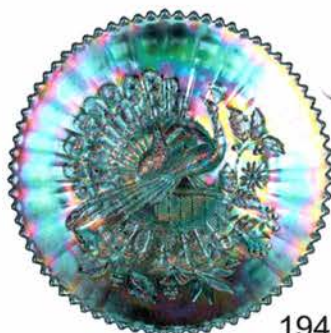

192

197

195

194

36

37

119

120

72

71

208

140

217

216

99

204

141

289

106

207