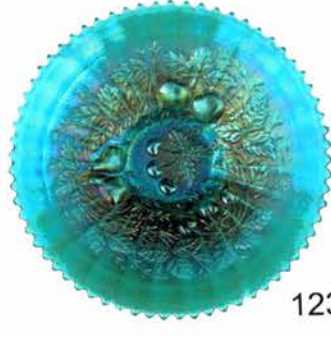

244

255

85

24

123

232

- 195 Northwood Blue Stippled Peacocks Plate with Ribbed Exterior.
- 196 Beautiful Northwood Pastel Marigold Peacocks Stippled Plate with Ribbed Exterior.
- 197 Northwood Reninger Blue Stippled Peacocks Plate with Ribbed Exterior. Neat Plate
- 198 Fenton Vaseline Persian Medallion 6" Plate.
- 199 Fenton Red Persian Medallion Bon-Bon.
- 200* Rare and Beautiful Fenton Amethyst Persian Medallion 9" Plate. Very Rare Plate! Very Few Known and This one is Beautiful and Flat**
- 201 Northwood Blue Peacock at the Fountain Compote.
- 202 Scarce Northwood Green "Lovely" Footed Bowl. Very Nice**
- 203 Northwood Ice Blue Nippon PCE Bowl. One of the Better Examples
- 204 Northwood Purple Lattice & Poinsettia Ruffled Footed Bowl.
- 205 Northwood Purple Sunflower Spatula Footed Bowl. Above Average Example
- 206 Northwood Blue Sunflower Spatula Footed Bowl. Above Average Example
- 207 Gorgeous Northwood Ice Blue Sunflower Footed Bowl. Has Small Buff on Edge of Foot.
- 208 Fantastic Green 10" Wishbone Bowl with Collar Base. Has Beautiful Blue Iridescence**
- 209 Northwood Purple Beaded Cable Rosebowl.
- 210 Northwood Electric Blue Beaded Cable Rose Bowl.
- 211 Northwood Aqua Opal Beaded Cable Rose Bowl.
- 212 Northwood Purple Stippled Dandelion Mug.
- 213 Northwood Aqua Opal Stippled Dandelion Mug. Very Nice Iridescence
- 214 Fenton Marigold Peacock at Urn Plate.
- 215 Fenton Blue Peacock at Urn Plate.
- 216 Fenton Amethyst Lotus and Grape Plate.
- 217 Fenton Green Lotus and Grape 9" Plate. Very Pretty with Nice Iridescence**
- 218 Dugan Pastel Marigold Lined Lattice 9 1/2" Vase. Has Opal on Tips and Through Out Vase. Really Neat
- 219 Dugan Electric Purple Squatty Pulled Loops 5 1/2" Vase.
- 220 Pair of Imperial Dark Marigold 4 3/8" Vases and Dark Marigold Thin Rib and Drape 5 1/4" Vase. (Sold Choice)
- 221 Imperial Electric Purple 7" Morning Glory Vase and Green Morning Glory 5 5/8" Vase. (Sold Choice)
- 222 Imperial Electric Purple Morning Glory Funeral Vase. Has 8" Mouth Opening.
- 223 Imperial Electric Purple 12 1/4" Ripple Vase.
- 224 Spectacular Sapphire Ripple Vase covered with Pastel Iridescence.**
- 225 Dugan Sapphire Big Basketweave 9 1/4" Vase.
- 226 Northwood Sapphire Thin Rib 10 1/4" Vase. Beautiful example**
- 227 Beautiful Northwood Dark Ice Blue Diamond Points 10" Vase. Super Dark Example.
- 228 Northwood Sapphire Diamond Points 9 3/4" Vase. Gorgeous
- 229 Dugan Squatty White Target 6 3/4" Vase. Beautiful and Super Frosty iridescence
- 230 Rare Northwood Green Stippled Ruffled Good Luck Bowl. Has Minor Nicks on Cleats and Flake off of Point. Is This the Only One Known?**
- 231 Northwood Electric Blue Good Luck Ruffled Bowl with Ribbed Exterior.
- 232 Beautiful Northwood Aqua Opal Good Luck Ruffled Bowl with Ribbed Exterior. Has Small Heat Check by Rim**
- 233 Northwood Green Good Luck PCE Bowl with Basketweave Exterior.
- 234 Northwood Electric Blue Good Luck Bowl with PCE.
- 235 Northwood Reninger Blue Stippled Good Luck with PCE.
- 236 Northwood Green Good Luck Plate with Basketweave Exterior.
- 237 Northwood Electric Purple Good Luck Plate with Basketweave Exterior.
- 238 Fenton Green Grape & Cable Ball Footed Plate.
- 239 Fenton Green Grape & Cable Fruit Bowl with Persian Medallion Interior. Nice Iridescence
- 240 Fenton Blue Grape & Cable Fruit Bowl with Persian Medallion Interior. Nice Iridescence
- 241 Northwood Marigold Grape & Cable Candle Lamp. Very Nice Example
- 242 Northwood Purple Grape and Cable Pitcher with Six Tumblers. Very Pretty Well Matched Set
- 243 Northwood Purple Grape and Cable Pin Tray. Super Pretty
- 244 Northwood Electric Purple Dresser tray. Super Example**
- 245 Northwood Marigold Grape & Cable Banana Boat.
- 246 Northwood Purple Grape & Cable Banana Boat.
- 247 Northwood Purple Grape & Cable Center Piece Bowl.
- 248 Northwood Purple Grape & Cable Cracker Jar. Very Pretty Iridescence
- 249 Beautiful Fenton Marigold Spectors Department Store 9" Plate.**
- 250 Fenton Red 7" Leaf Chain Ruffled Bowl. Beautiful cherry Red**
- 251 Fenton Red Water Lily Footed Ruffled Sauce.
- 252 Fenton Red Open Edge Basket.
- 253 Super Pretty Fenton Reverse Amberina Opal Open Edge Basket with Two Sides Up. Has Red and Green Opal Tips.**
- 254 Fenton Red Blackberry Ruffled Open Edge Basket. 6 1/2"
- 255 Fenton Amberina Orange Tree Mug. Has Red Iridescence.
- 256 Fenton Electric Blue Orange Tree ICS Bowl.
- 257 Northwood Large Purple Grape & Cable Footed and Ruffled Fruit Bowl.
- 258 Eda Electric Purple Four Flowers Variant 9" Plate.
- 259 Eda Emerald Green Four Flowers Variant 9" Plate. This Piece is Beautiful**
- 260 Fenton Blue Captive Rose Ruffled Bowl.
- 261 Fenton Blue Captive Rose Plate. Great Even Iridescence
- 262 Outstanding Fenton Heart & Vine Ruffled Bowl. Covered with Blue Iridescence.**