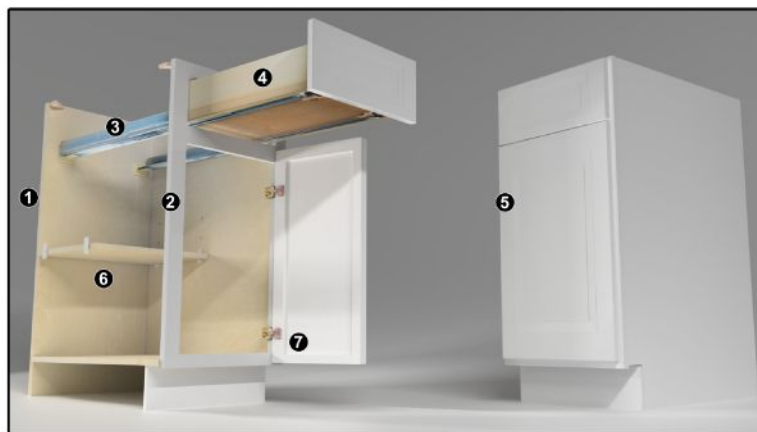

5 Doors and Drawer Fronts:

Full overlay doors with mortise and tenon construction.
Solid wood door frames with 3/8" MDF center panels

6 Shelves:

3/4" adjustable shelves
edge-banded in wood veneer
natural finish.

7 Hinges:

Compact Blumotion soft-close mechanism integrated in concealed six-way adjustable hinges.