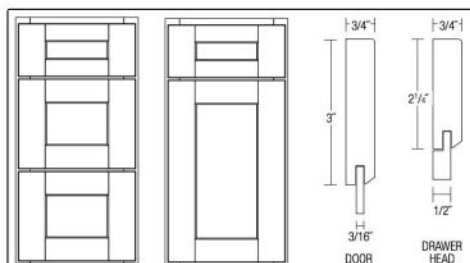

180 STATE ROUTE 35 | KEYPORT, NJ 07735

118 NORTH BLACK HORSE PIKE | BELLMAWR, NJ 08031