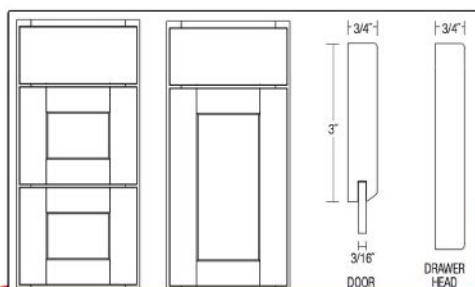

180 STATE ROUTE 35 | KEYPORT, NJ 07735

118 NORTH BLACK HORSE PIKE | BELLMAWR, NJ 08031