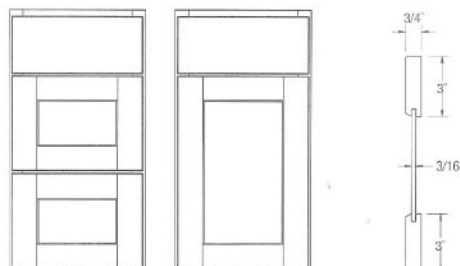

Manufactured by
HOME PLUS
In conjunction with JSI

180 STATE ROUTE 35 | KEYPORT, NJ 07735
118 NORTH BLACK HORSE PIKE | BELLMAWR, NJ 08031