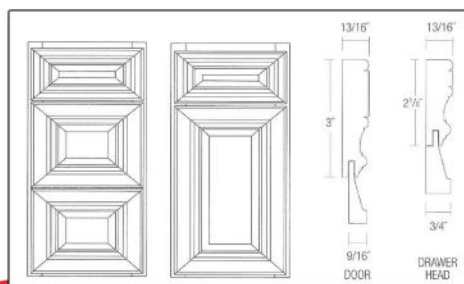

180 STATE ROUTE 35 | KEYPORT, NJ 07735

118 NORTH BLACK HORSE PIKE | BELLMAWR, NJ 08031