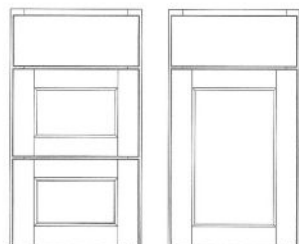

180 STATE ROUTE 35 | KEYPORT, NJ 07735

118 NORTH BLACK HORSE PIKE | BELLMAWR, NJ 08031