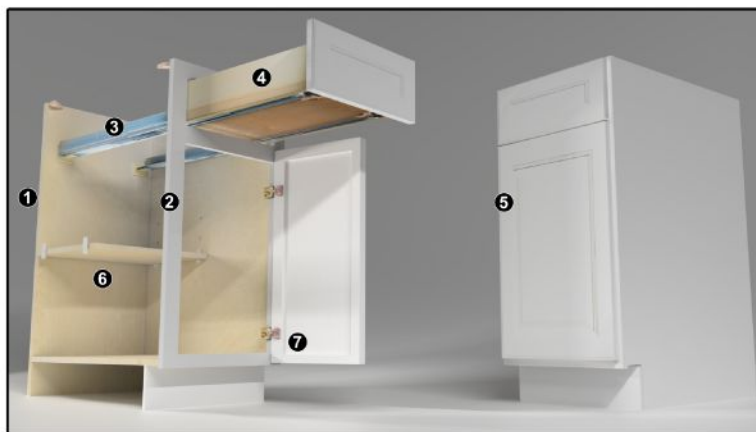

5 Doors and Drawer Fronts:

Full overlay doors on base cabinets with modified overlay on wall cabinets. Door frames are mortise & tenon construction. Veneer reversed raised panel captured into solid birch rails. Drawer fronts are 5-piece, recessed panel..

6 Shelves:

5/8" adjustable shelves edge-banded in wood veneer natural finish.

7 Hinges:

Compact Blumotion soft-close mechanism integrated in concealed six-way adjustable hinges.