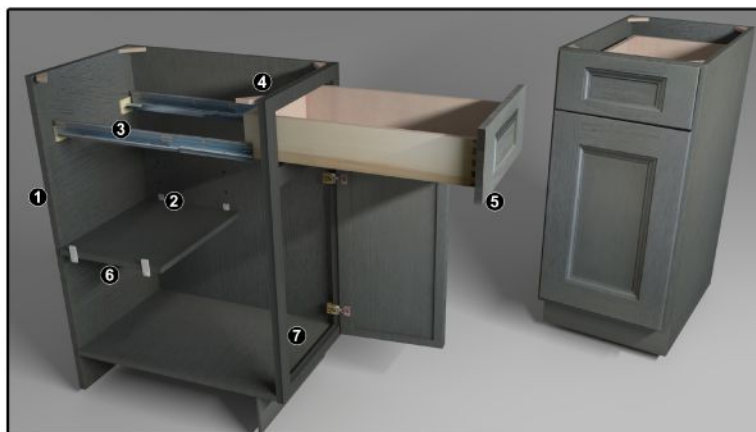

**4 Drawer Box:**

21" x 3/4"  
Dovetail Construction.  
Natural Finish.

*Forevermark*  
cabinetry™

**5 Doors and Drawer Fronts:**

Eucalyptus Grandis recessed panel.

**6 Shelves:**

3/4"- thick A-Grade Plywood with wood veneer.