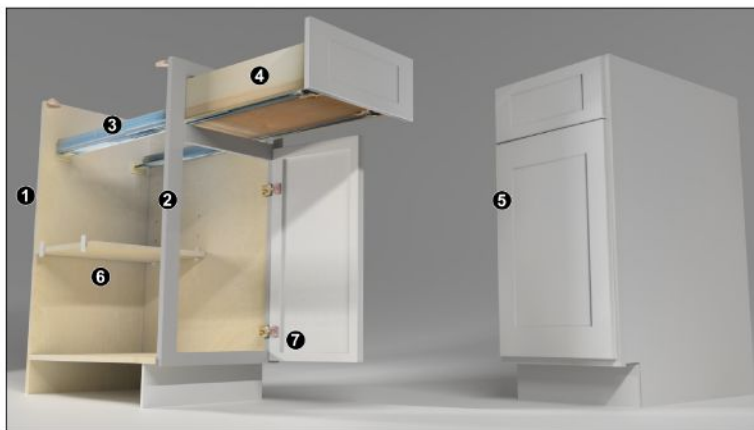

1. **5 Doors and Drawer Fronts:**
   Full overlay doors with mortise and tenon construction. Solid wood door frames with 3/8" MDF center panel.
2. **6 Shelves:**
   3/4" adjustable shelves edge-banded in wood veneer natural finish.
3. **7 Hinges:**
   Compact Blumotion soft-close mechanism integrated in concealed six-way adjustable hinges.