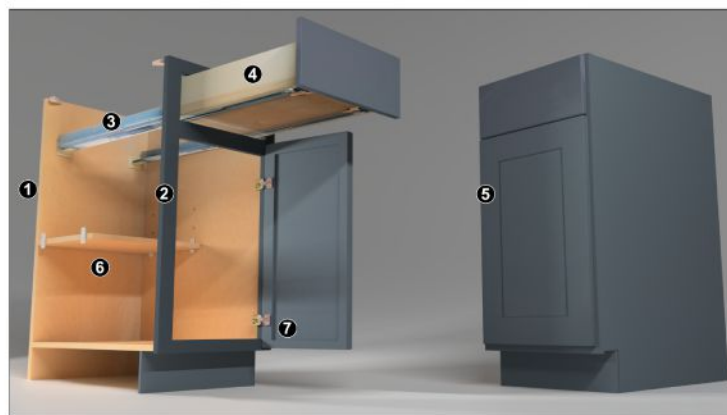

**2 Face Frame:**  
Solid Maple. 3/4" x 1-1/2"  
Mortise and Tenon construction.

**3 Drawer Slides:** Soft-close, full extension, concealed undermount metal glides

**4 Drawer Box:** 3/4" solid wood sides with Dove-tailed corners.