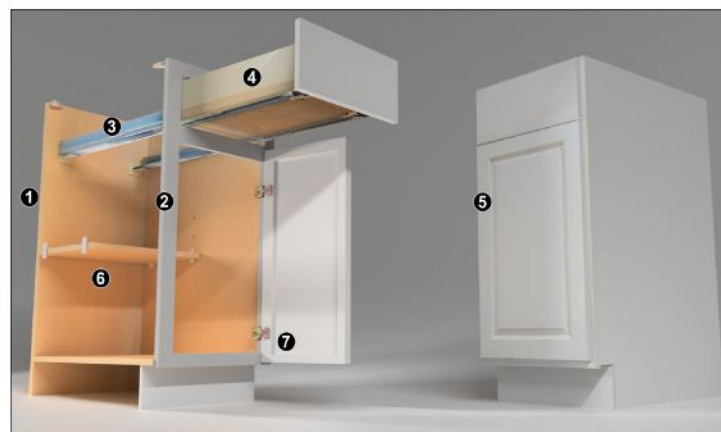

3 Drawer Slides:

Soft-close, full extension, concealed undermount metal glides

4 **Drawer Box:** Dovetail built with 3/4"-thick Solid Wood sides.

5 Doors and Drawer Fronts:

Solid Maple Frame – Raised Panel – Full Overlay.
Slab Drawer Fronts.

6 Shelves:

Adjustable 3/4" thick Plywood, Edgebanded on the front. Interiors Finished in Natural Maple.

7 **Hinges:** 6-way-Adjustable, concealed cup hinges.

180 STATE ROUTE 35 | KEYPORT, NJ 07735

118 NORTH BLACK HORSE PIKE | BELLMAWR, NJ 08031