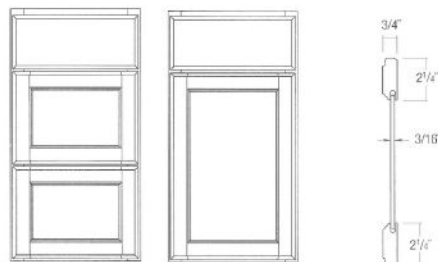

kitchen cabinetry

Plymouth White

The Plymouth White Kitchen line is a beautifully styled cabinet combining the elegant simplicity of recessed panels and a cream finish. It features full overlay doors and drawers, slab drawer fronts and all wood construction.

Specifications:

1 Sides, Back, and Bottom:

End Panel 1/2"-thick Plywood
(Walls) 1/2"-thick Plywood
(Bases) 3/8"-thick Plywood
Back 1/2"-thick Solid Plywood.

2 Face Frame:

Face Frames 3/4" x 1 1/2".

3 Drawer Slides:

Full-extension, soft close,
undermount drawer glides.

4 **Drawer Box:** Dovetail built with 3/4"-thick Solid Wood sides and 3/8"-thick bottom.

5 **Doors and Drawer Fronts:** Recessed Panel Doors. Dovetail with 3/4"-thick Solid Wood sides and 3/8"-thick bottom.

6 **Shelves:** Adjustable 5/8"-thick Plywood, Edgewise on front.

7 **Hinges:** 6-way-Adjustable, Soft close hinges.