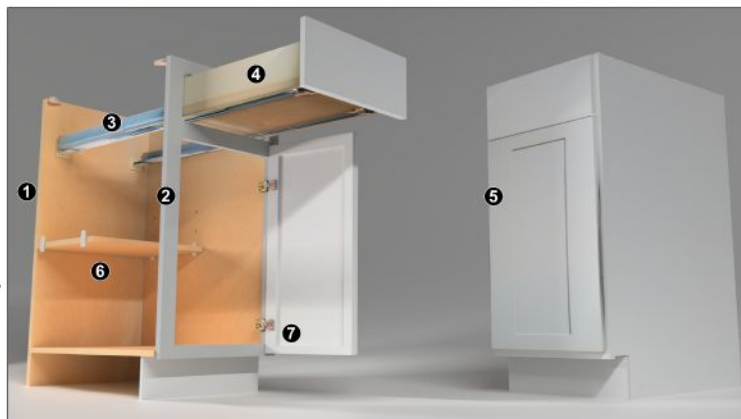

#### 3 Drawer Slides:

Soft-close, full extension, concealed undermount metal glides

4 **Drawer Box:** Dovetail built with 3/4"-thick Solid Wood sides and 3/8"-thick bottom.

5 **Doors and Drawer Fronts:** Solid Maple Frame – Shaker Recessed – Full Overlay. Slab Drawer Fronts.