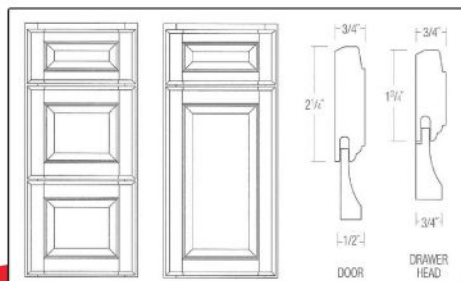

kitchen cabinetry

Quincy Brown

The Quincy Brown Kitchen design is a beautifully styled cabinet combining a sophisticated raised panel design with the warm depth of a brown wood finish. Clean simplicity of these cabinets sets this style apart as a subtle, understated beautiful choice for a modern Kitchen!

Specifications:

1. **1 Sides, Back, and Bottom:**
   Top and Bottom (Walls) 1/2"-thick Plywood Bottom (Bases) 3/8"-thick Plywood Back 1/2"-thick Solid Plywood.
2. **2 Face Frame:**
   Solid Maple – Stained Finish
   3/4" x 1-1/2"
3. **3 Drawer Slides:**
   Full-extension, soft close, undermount drawer glides.
4. **4 Drawer Box:** Dovetail built with 3/4"-thick Solid Wood sides and 3/8"-thick bottom.

1. **5 Doors and Drawer Fronts:**
   Veneered MDF raised panel doors 5-piece drawer front with veneered MDF panel.

1. **6 Shelves:**
   Adjustable 5/8"-thick Plywood, Edgembanded on front. Interiors Finished in Natural Maple.

1. **7 Hinges:** 6-way-Adjustable, Soft close hinges.