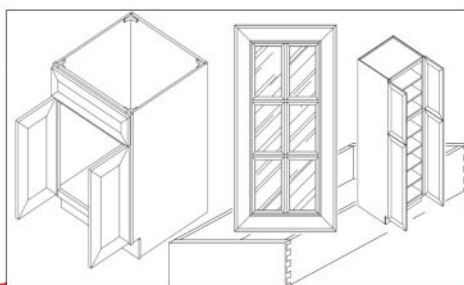

- 5 Doors and Drawer Fronts:**  
3/4" inch thick solid wood frame. MDF Center panel. Full Overlay

- 6 Shelves:** Adjustable 3/4" thick Plywood, finished on all four edges. Natural finish interior.

- 7 Hinges:** 6-way-Adjustable, Soft close hinges.