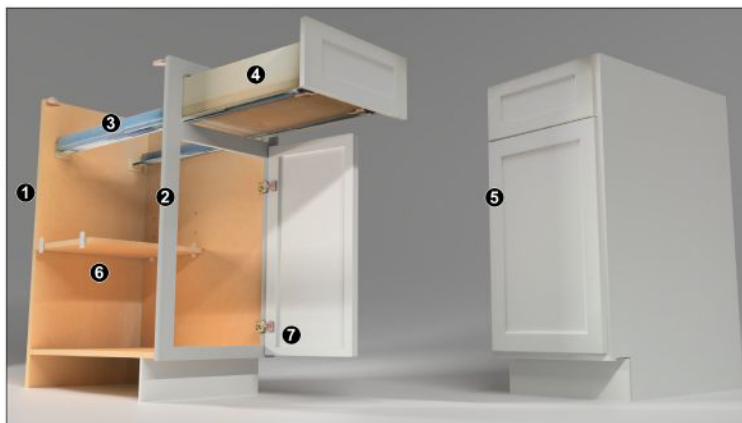

4 Drawer Box:

3/4" solid wood sides with Dove-tailed corners.

5 Doors and Drawer Fronts:

Solid Hardwood. Full overlay design. Five Piece Matching Doors and Drawer Fronts. Doors on all single door cabinets can be reversed.

6 Shelves:

Adjustable height shelving with clear plastic retention clips. 5/8" thick, plywood edged on the front.

7 Hinges:

6-Way Adjustable concealed cup hinges.