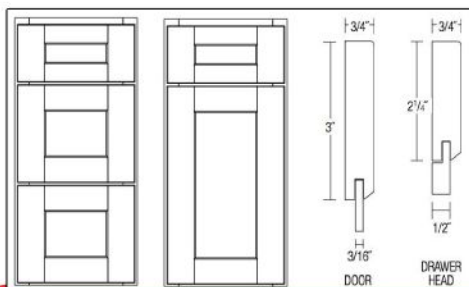

180 STATE ROUTE 35 | KEYPORT, NJ 07735

118 NORTH BLACK HORSE PIKE | BELLMAWR, NJ 08031