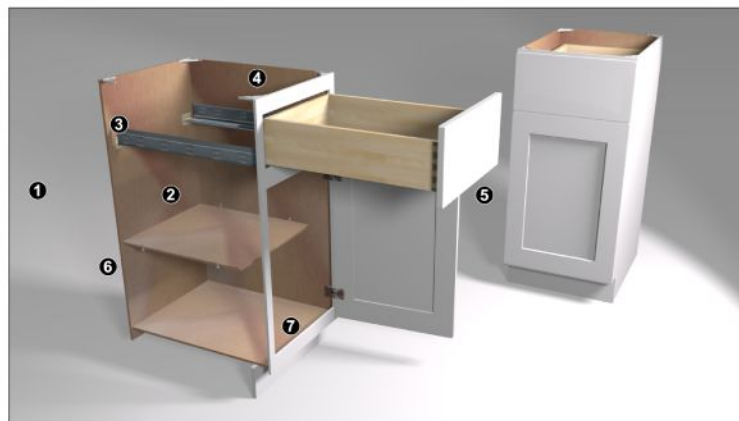

5 Doors and Drawer Fronts:
Solid Hardwood. Full overlay design. Five Piece Matching Doors and Slab Front Drawers.

6 Shelves: Adjustable height shelving with clear plastic retention clips. 5/8" thick, plywood edgedbanded on the front.

7 Hinges: 6-Way Adjustable concealed cup hinges.