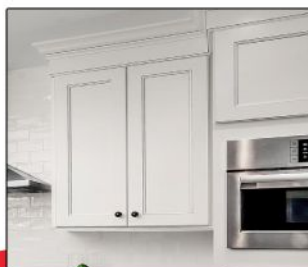

kitchen cabinetry

Fusion Blanc

This detailed style gives your kitchen a touch of traditional splendor with a refreshing twist. Featuring a white finish, recessed panels and clean lines. With such a simple look, the fusion blanc cabinets can range from modern to traditional styles.

Specifications:

1 Sides, Back, and Bottom:

Dovetail Construction.
1/2" Select Birch Plywood.
Base cabinets have 18" deep shelves.

2 Face Frame:

Solid Birch

3 Drawer Slides:

Tandem plus Blumotion full extension concealed drawer runners.

4 Drawer Box:

5-piece recessed panel drawer fronts.
5/8" solid birch drawer box with dovetail construction.

5 Doors and Drawer Fronts:

Full overlay doors with mortise and tenon construction.
Solid wood door frames with 3/8" MDF center panels.

6 Shelves:

3/4" adjustable shelves edge-banded in wood veneer natural finish.

7 Hinges:

Compact Blumotion soft-close mechanism integrated in concealed six-way adjustable hinges.