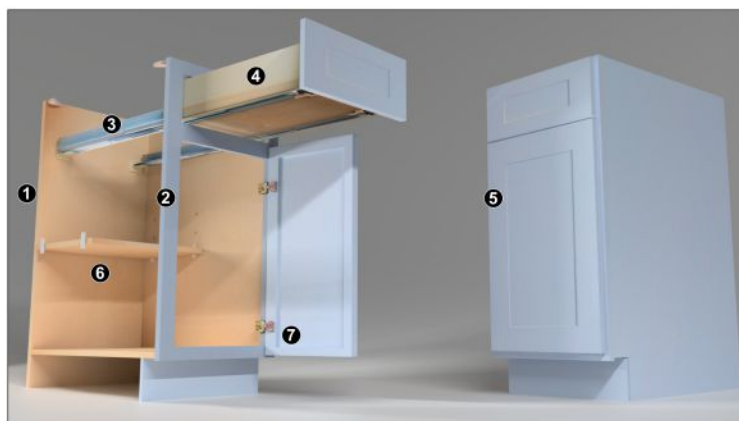

Specifications:

1. **1 Sides, Back, Top and Toe-Kick:**
   1/2" thick Plywood.
2. **2 Face Frame:**
   Solid Wood 3/4" x 1-1/2"
3. **3 Drawer Slides:** Soft-close, full extension, concealed undermount metal glides
4. **4 Drawer Box:** Dovetail built with 5/8"-thick Solid Wood sides.

1. **5 Doors and Drawer Fronts:**
   3/4" inch thick solid wood frame. MDF Center panel. Full Overlay

1. **6 Shelves:** Adjustable 3/4" thick Plywood, finished on all four edges. Natural finish interior.

1. **7 Hinges:** 6-way-Adjustable, Soft close hinges.