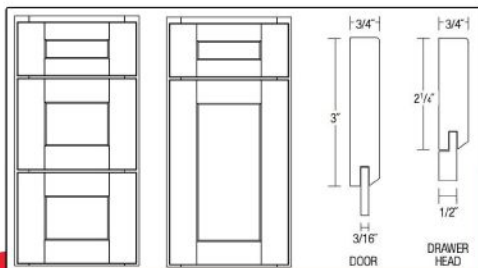

Manufactured by
HOME PLUS
In conjunction with JSI

180 STATE ROUTE 35 | KEYPORT, NJ 07735
118 NORTH BLACK HORSE PIKE | BELLMAWR, NJ 08031