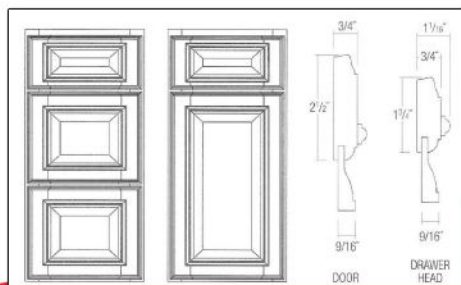

- 5 Doors and Drawer Fronts:** Solid Maple Frame – Raised Panel – Full Overlay. 5-Piece Drawer Fronts.
- 6 Shelves:** Adjustable 3/4" thick plywood, edgedbanded on front. Interiors finished in natural maple.
- 7 Hinges:** Integrated soft-close 6-way-Adjustable, concealed cup hinges.