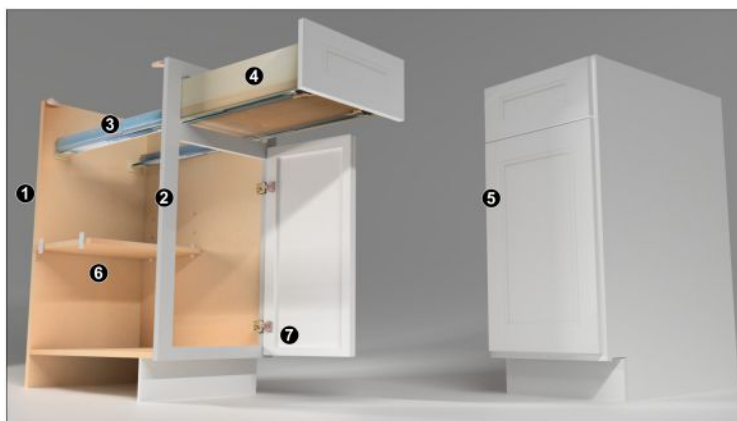

Specifications:

1. **1 Sides, Back, Top and Toe-Kick:**
   1/2" thick Plywood.
2. **2 Face Frame:**
   Solid Wood 3/4" x 1-1/2"
3. **3 Drawer Slides:** Soft-close, full extension, concealed undermount metal glides
4. **4 Drawer Box:** Dovetail built with 5/8"-thick Solid Wood sides.

1. **5 Doors and Drawer Fronts:**
   3/4" inch thick solid wood frame. MDF Center panel. Full Overlay

1. **6 Shelves:** Adjustable 3/4" thick Plywood, finished on all four edges. Natural finish interior.

1. **7 Hinges:** 6-way-Adjustable, Soft close hinges.