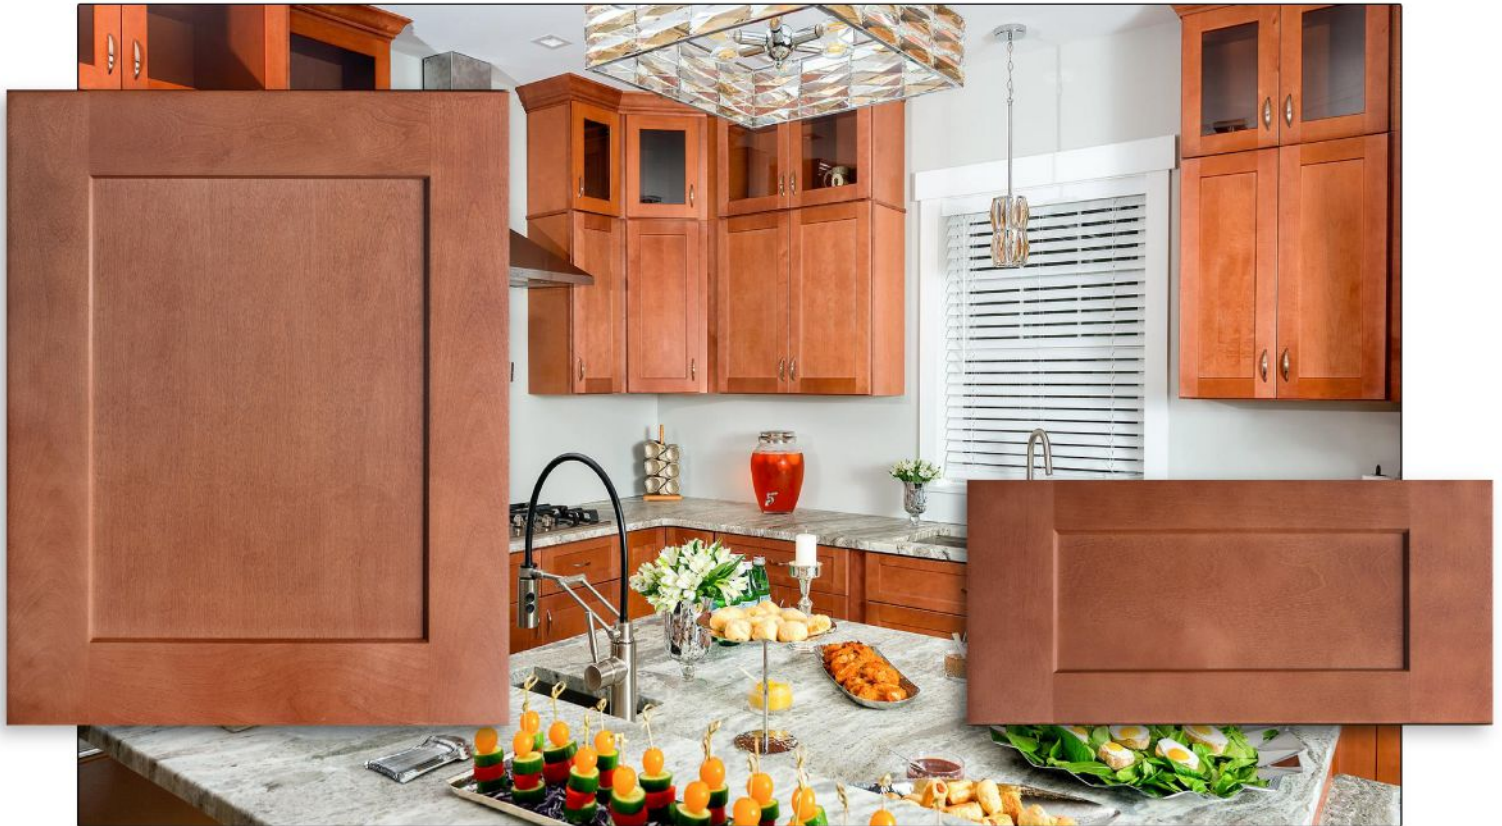

kitchen cabinetry

Galaxy Pecan

The Galaxy Pecan style is a modern, polished design that will fit in any contemporary kitchen. Warm Pecan Stained Finish. Shaker Style. The clean simplicity of these Shaker cabinets set them apart as a subtle, understated and beautiful choice for a modern Kitchen!

Specifications:

1 Sides, Back, and Bottom:

Dovetail Construction
1/2" Select Birch Plywood
Base cabinets have 18" deep shelves.

2 Face Frame:

Solid Birch

3 Drawer Slides:

Tandem plus Blumotion full extension concealed drawer runners.

4 Drawer Box:

5-piece recessed panel drawer fronts. 5/8" solid birch drawer box with dovetail construction.