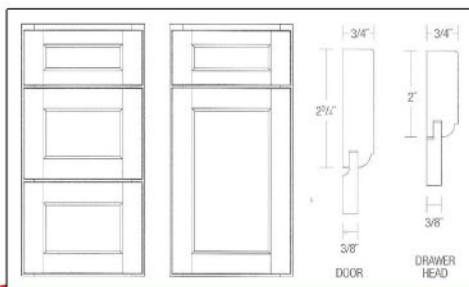

180 STATE ROUTE 35 | KEYPORT, NJ 07735

118 NORTH BLACK HORSE PIKE | BELLMAWR, NJ 08031