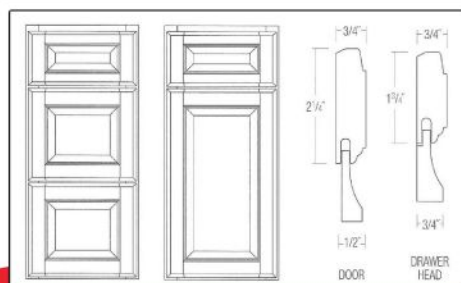

kitchen cabinetry

Quincy Cherry

The Quincy Cherry Kitchen design is a beautifully styled cabinet combining a sophisticated raised panel design with the warm depth of a Cherry Stained finish. The clean simplicity of these cabinets set this style apart as a subtle, understated and beautiful choice for a modern Kitchen!

Specifications:

1. **1 Sides, Back, and Bottom:**
   Top and Bottom (Walls) 1/2"-thick Plywood
   Bottom (Bases) 3/8"-thick Plywood
   Back 1/2"-thick Solid Plywood.
2. **2 Face Frame:**
   Solid Maple – Stained Finish
   3/4" x 1-1/2"
3. **3 Drawer Slides:**
   Full-extension, soft close, undermount drawer glides.
4. **4 Drawer Box:** Dovetail built with 3/4"-thick Solid Wood sides and 3/8"-thick bottom.

1. **5 Doors and Drawer Fronts:**
   Veneered MDF raised panel doors
   5-piece drawer front with veneered MDF panel.

1. **6 Shelves:**
   Adjustable 5/8"-thick Plywood, Edgebanded on front. Interiors Finished in Natural Maple.

1. **7 Hinges:** 6-way-Adjustable, Soft close hinges.