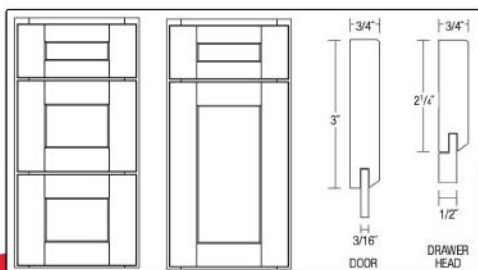

Manufactured by
HOME PLUS
In conjunction with JSI

180 STATE ROUTE 35 | KEYPORT, NJ 07735
118 NORTH BLACK HORSE PIKE | BELLMAWR, NJ 08031