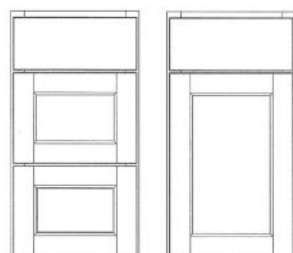

180 STATE ROUTE 35 | KEYPORT, NJ 07735

118 NORTH BLACK HORSE PIKE | BELLMAWR, NJ 08031