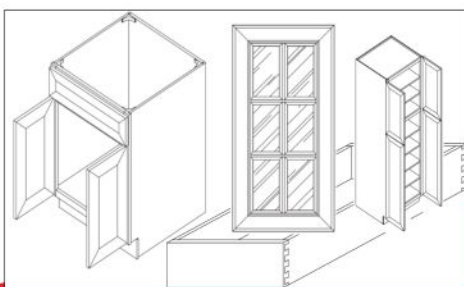

- 5 Doors and Drawer Fronts:**  
3/4" inch thick solid wood frame. MDF Center panel. Full Overlay

- 6 Shelves:** Adjustable 3/4" thick Plywood, finished on all four edges. Natural finish interior.

- 7 Hinges:** 6-way-Adjustable, Soft close hinges.