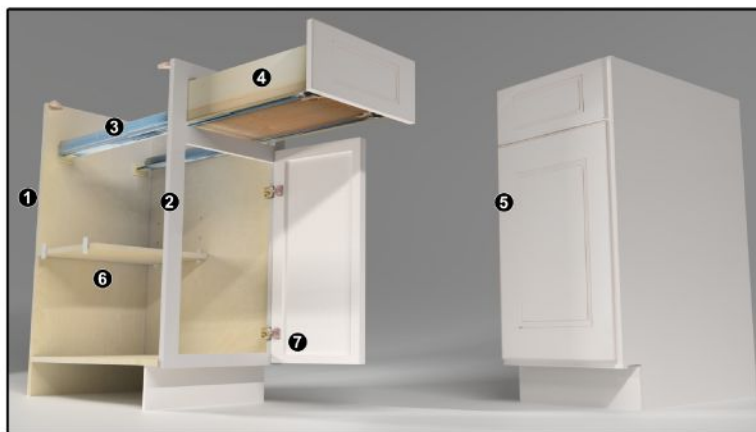

5 Doors and Drawer Fronts:

Full overlay doors with mortise and tenon construction.
Solid wood door frames with 3/8" MDF center panels.

6 Shelves:

3/4" adjustable shelves edge-banded in wood veneer natural finish.

7 Hinges:

Compact Blumotion soft-close mechanism integrated in concealed six-way adjustable hinges.