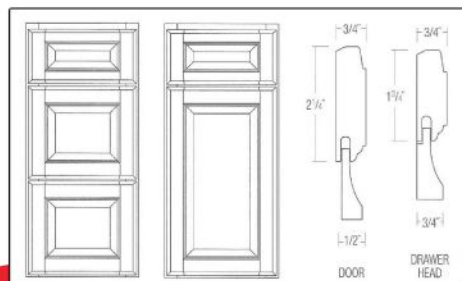

kitchen cabinetry

Quincy Espresso

The Quincy Espresso Kitchen design is a beautifully styled cabinet combining a sophisticated raised panel design with the warm depth of an espresso finish. The clean simplicity of these cabinets set this style apart as a subtle, understated beautiful choice for a modern Kitchen!

Specifications:

1. **1 Sides, Back, and Bottom:**
   Top and Bottom (Walls) 1/2"-thick Plywood
   Bottom (Bases) 3/8"-thick Plywood
   Back 1/2"-thick Solid Plywood.
2. **2 Face Frame:**
   Solid Maple – Stained Finish
   3/4" x 1-1/2"
3. **3 Drawer Slides:**
   Full-extension, soft close, undermount drawer glides.
4. **4 Drawer Box:** Dovetail built with 3/4"-thick Solid Wood sides and 3/8"-thick bottom.

1. **5 Doors and Drawer Fronts:**
   Veneered MDF raised panel doors
   5-piece drawer front with veneered MDF panel.

1. **6 Shelves:**
   Adjustable 5/8"-thick Plywood, Edgework on front. Interiors Finished in Natural Maple.

1. **7 Hinges:** 6-way-Adjustable, Soft close hinges.