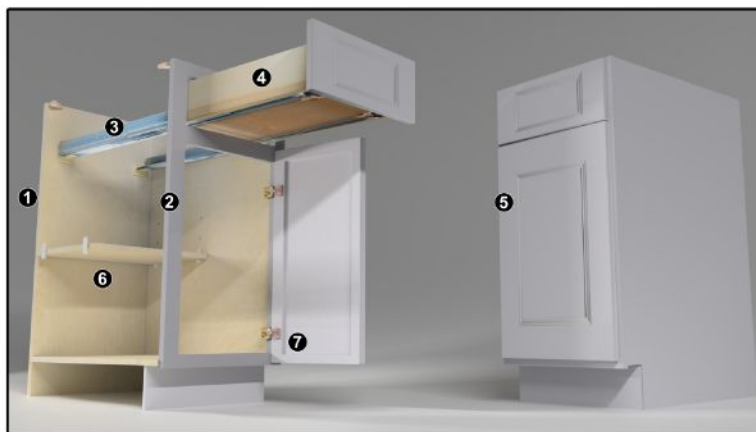

5 Doors and Drawer Fronts:

Full overlay doors with mortise and tenon construction.
Solid wood door frames with 3/8" MDF center panels

6 Shelves:

3/4" adjustable shelves
edge-banded in wood veneer
natural finish.

7 Hinges:

Compact Blumotion soft-close mechanism integrated in concealed six-way adjustable hinges.