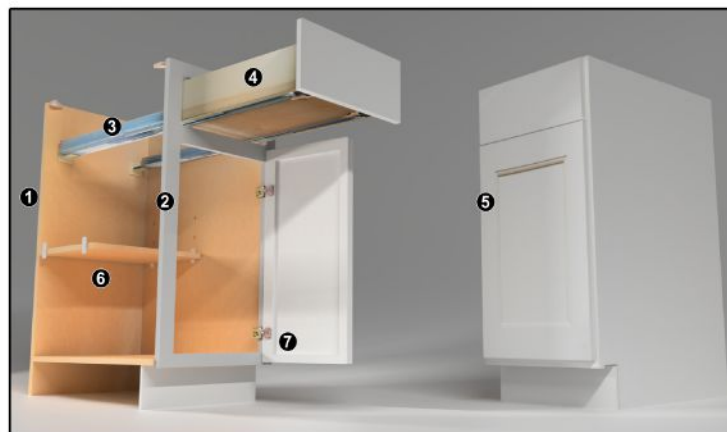

**3 Drawer Slides:**

Soft-close, full extension, concealed undermount metal glides

**4 Drawer Box:** Dovetail built with 3/4"-thick Solid Wood sides.

**5 Doors and Drawer Fronts:**

Solid Maple Frame – Shaker Recessed – Full Overlay. Slab Drawer Fronts.