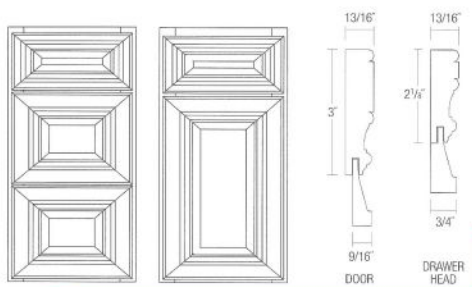

jsi
CABINETRY

180 STATE ROUTE 35 | KEYPORT, NJ 07735
118 NORTH BLACK HORSE PIKE | BELLMAWR, NJ 08031