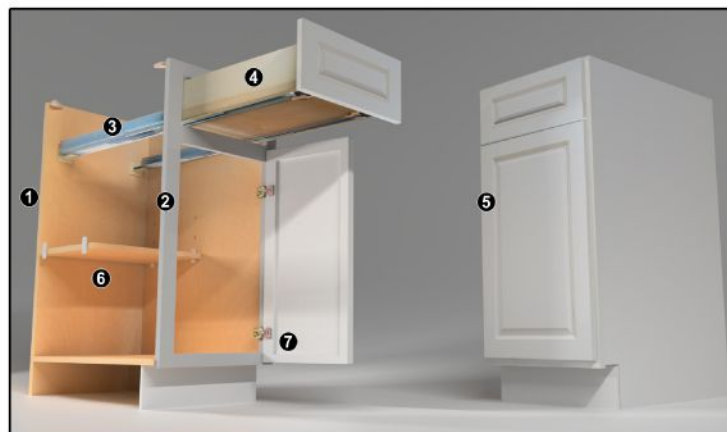

3 Drawer Slides:

Soft-close, full extension, concealed undermount metal glides

4 Drawer Box:

Dovetail built with 3/4"-thick Solid Wood sides.

5 Doors and Drawer Fronts:

Solid Maple Frame – Raised Panel – Full Overlay.
Matching Drawer Fronts.

6 Shelves:

Adjustable 3/4" thick Plywood, Edgedbanded on the front. Interiors Finished in Natural Maple.

7 Hinges:

6-way-Adjustable, concealed cup hinges.