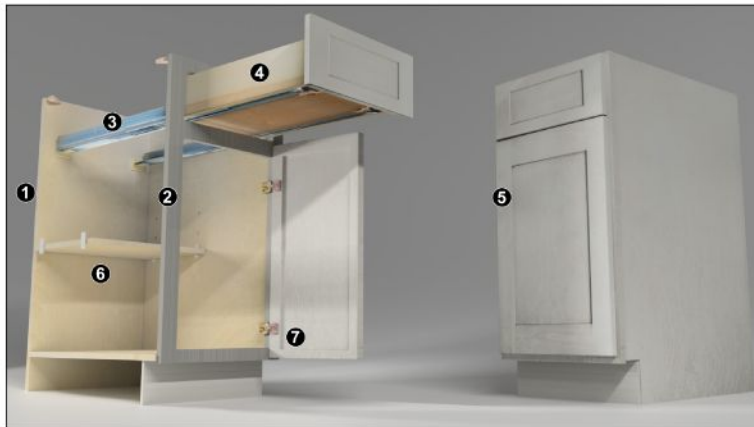

5 Doors and Drawer Fronts:

Full overlay doors with mortise and tenon construction. Solid wood door frames with 3/8" MDF center panel.

6 Shelves:

3/4" adjustable shelves edge-banded in wood veneer natural finish.

7 Hinges:

Compact Blumotion soft-close mechanism integrated in concealed six-way adjustable hinges.