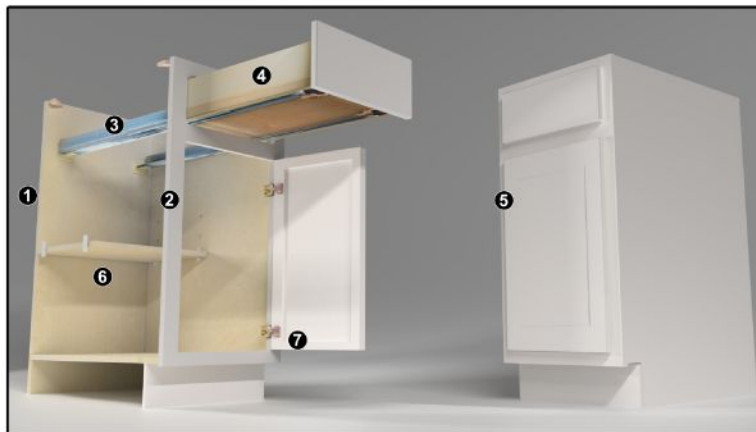

4 Drawer Box:

Slab MDF drawer front.
Solid birch drawer box.

5 Doors and Drawer Fronts:

Traditional overlay with mortise & tenon construction. MDF recessed panels captured in solid birch rails. Slab drawer fronts.

6 Shelves:

3/4" adjustable shelves edge-banded in wood veneer natural finish.

7 Hinges:

Clip-on six way adjustable soft-close hinges.