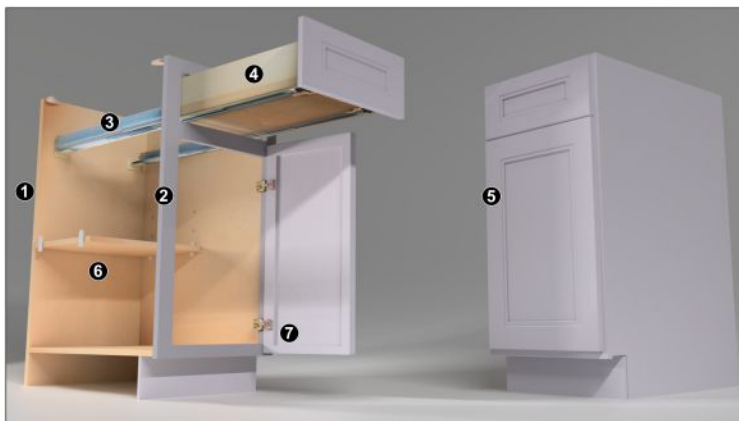

Specifications:

1. **1 Sides, Back, Top and Toe-Kick:**
   1/2" thick Plywood.
2. **2 Face Frame:**
   Solid Wood 3/4" x 1-1/2"
3. **3 Drawer Slides:** Soft-close, full extension, concealed undermount metal glides
4. **4 Drawer Box:** Dovetail built with 5/8"-thick Solid Wood sides.

1. **5 Doors and Drawer Fronts:**
   3/4" inch thick solid wood frame. MDF Center panel. Full Overlay

1. **6 Shelves:** Adjustable 3/4" thick Plywood, finished on all four edges. Natural finish interior.

1. **7 Hinges:** 6-way-Adjustable, Soft close hinges.