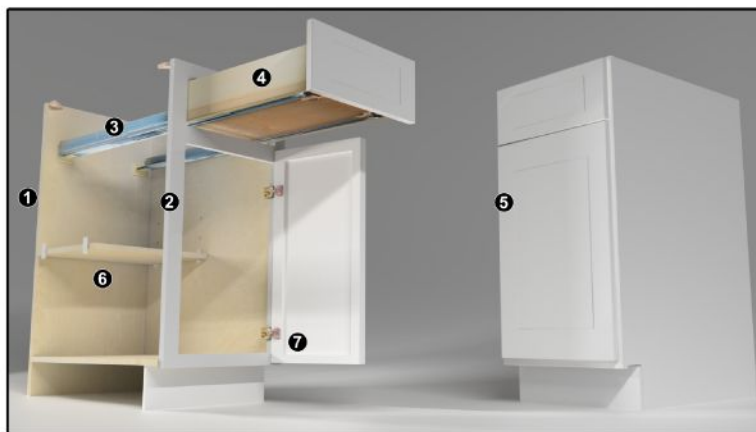

5 Doors and Drawer Fronts:

Full overlay doors with mortise and tenon construction. Solid wood door frames with 3/8" MDF center panel.

6 Shelves:

3/4" adjustable shelves edge-banded in wood veneer natural finish.

7 Hinges:

Compact Blumotion soft-close mechanism integrated in concealed six-way adjustable hinges.