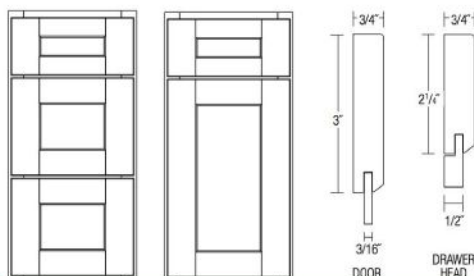

- 4 Drawer Box:** Dovetail built with 3/4"-thick Solid Wood sides.
- 5 Doors and Drawer Fronts:** Solid Maple Frame – Shaker Recessed – Full Overlay. Recessed Drawer Fronts.
- 6 Shelves:** Adjustable 3/4" thick Plywood, Edgeworked on the front. Interiors Finished in Natural Maple.
- 7 Hinges:** 6-way-Adjustable, concealed cup hinges.