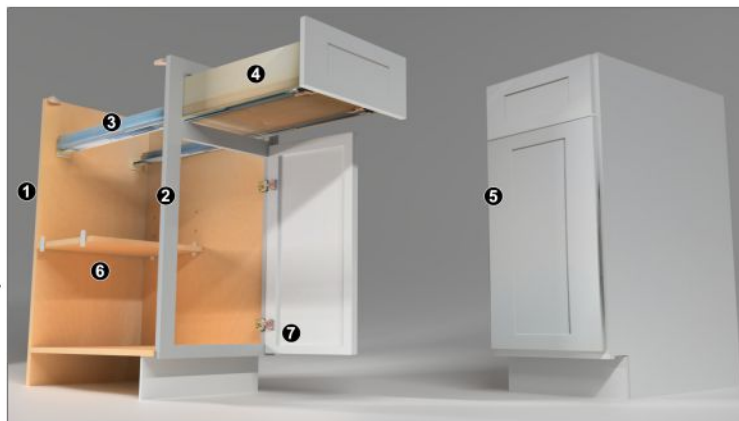

3 Drawer Slides:

Soft-close, full extension, concealed undermount metal glides

4 Drawer Box:

Dovetail built with 3/4"-thick Solid Wood sides and 3/8"-thick bottom.

5 Doors and Drawer Fronts:

Solid Maple Frame – Shaker Recessed – Full Overlay.
5-Piece Drawer Fronts.

6 Shelves:

Adjustable 3/4" thick Plywood, Edgebanded on the front. Interiors Finished in Natural Maple.

7 Hinges:

6-way-Adjustable, concealed cup hinges.