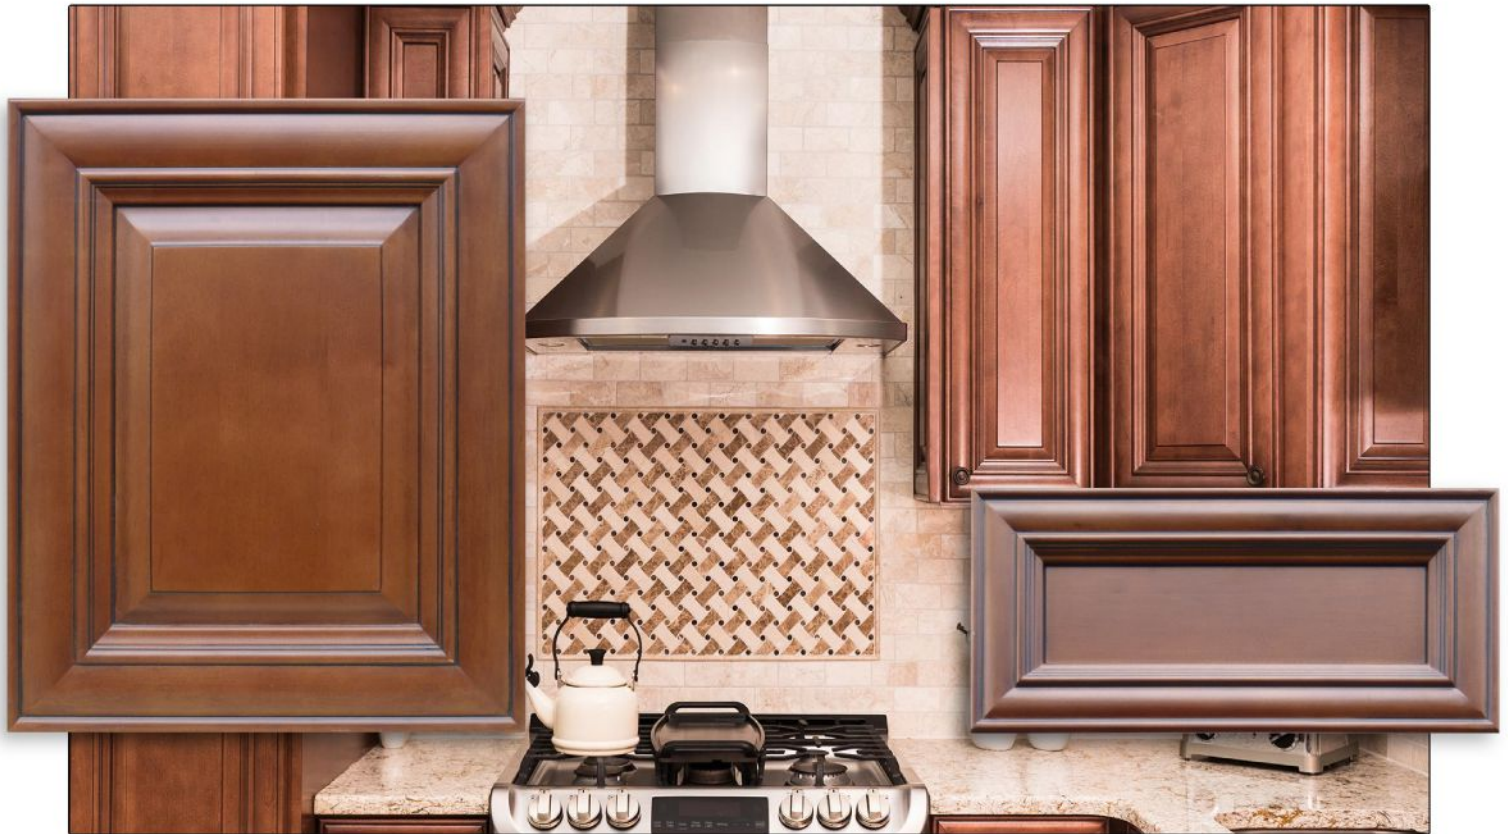

kitchen cabinetry

Elite Cinnamon

The Elite Cinnamon style is a warm and vibrant look for any beautiful kitchen. Rich Cinnamon Stain Finish. Raised Panel with Applied Moulding. Elaborate Woodwork sets this style apart as a bright, traditional Classic!

Specifications:

1 Sides, Back, and Bottom:

Dovetail Construction.
1/2" Select Birch Plywood.
Base cabinets have 18" deep shelves.

2 Face Frame:

Solid Birch

3 Drawer Slides:

Tandem plus Blumotion full extension concealed drawer runners.

4 Drawer Box:

5-piece recessed panel drawer fronts.
5/8" solid birch drawer box with dovetail construction.