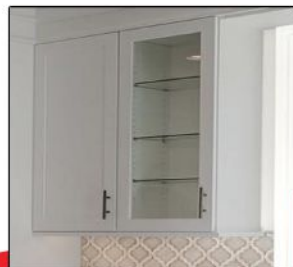

180 STATE ROUTE 35 | KEYPORT, NJ 07735

118 NORTH BLACK HORSE PIKE | BELLMAWR, NJ 08031