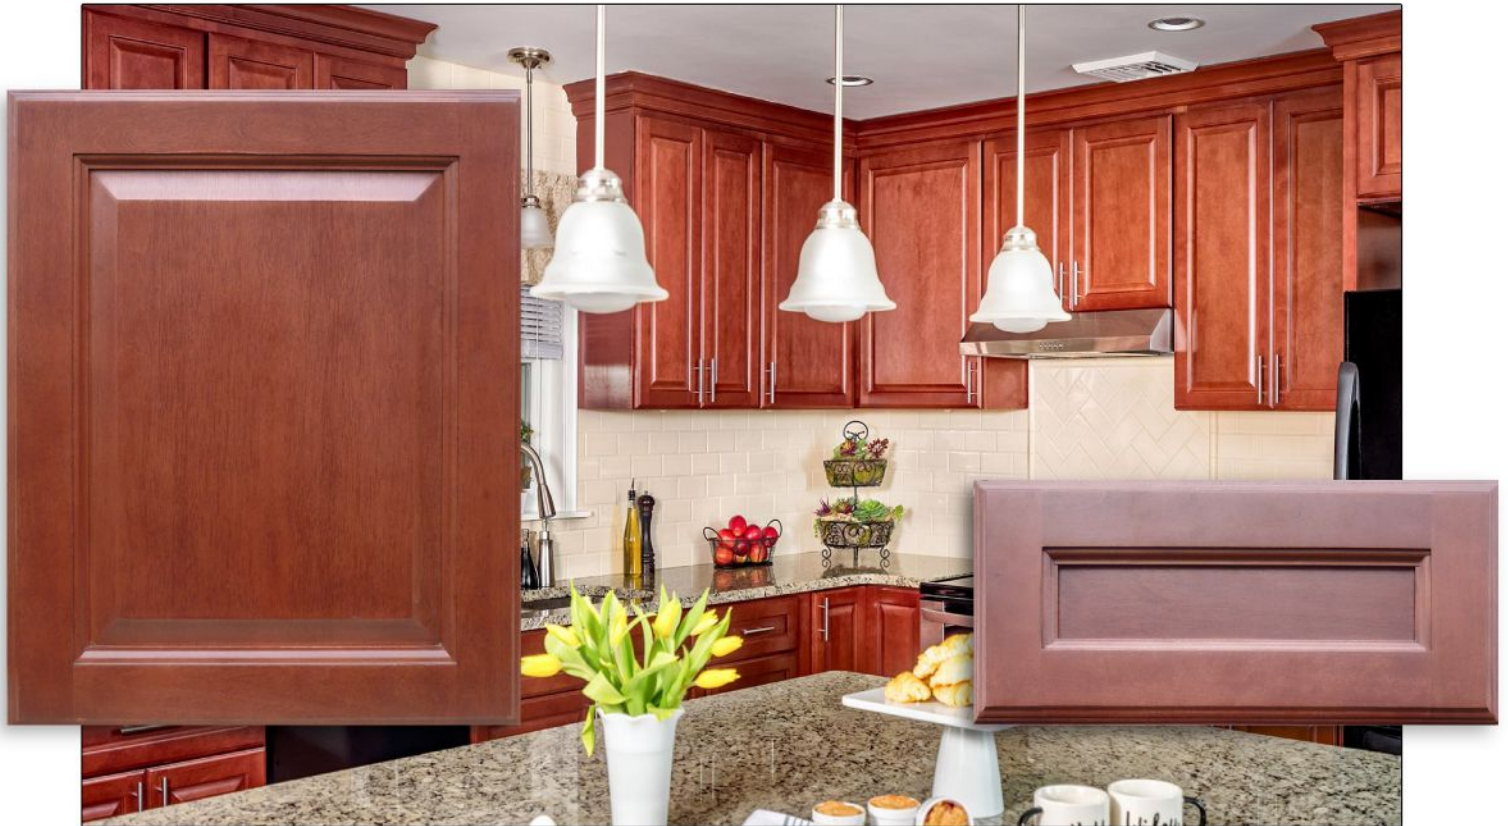

kitchen cabinetry

Hallmark Brandy

The Hallmark Brandy style is a perfect fit for a warm kitchen with vibrant color. This style features brandy stain on solid birch, recessed panel drawers and raised panel doors. Clean lines and broad angles catch the light beautifully in this design.

Specifications:

1. **1 Sides, Back, and Bottom:**
   1/2" Select Birch Plywood construction.
2. **2 Face Frame:**
   Solid Birch
3. **3 Drawer Slides:**
   Tandem plus Blumotion full extension concealed drawer runners.
4. **4 Drawer Box:** 5-piece recessed panel drawer fronts. 5/8" solid birch drawer box with dovetail construction.