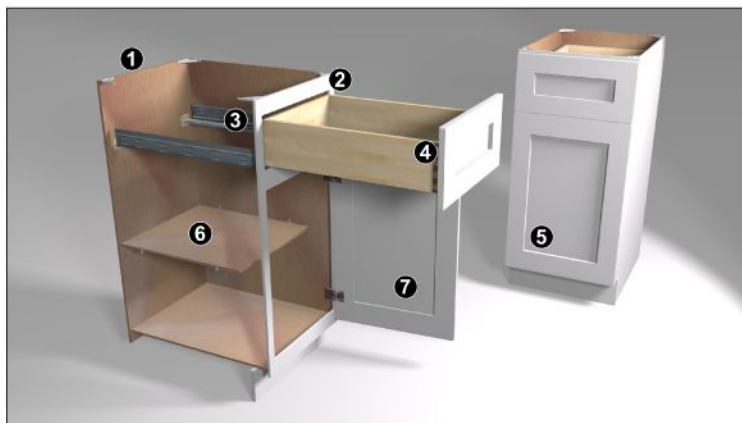

## Specifications:

- 1 Sides, Back, and Bottom:**  
Side Panels: 1/2" plywood with veneer on both sides. Back Panel: 1/2" plywood with natural Maple veneer on the inside. Bottom Panel: 3/8" plywood.
- 2 Face Frame:**  
Solid Maple. 3/4" x 1-1/2"  
Mortise and Tenon construction.
- 3 Drawer Slides:** Soft-close, full extension, concealed undermount metal glides
- 4 Drawer Box:** 3/4" solid wood sides with Dove-tailed corners.