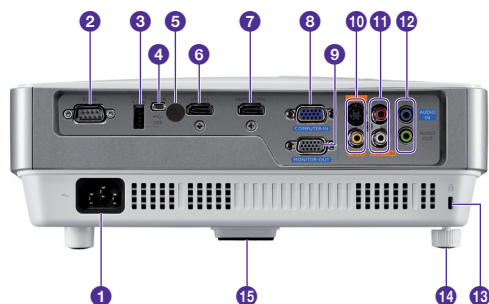

Input and Output Terminals

- 1 AC power jack
- 2 RS232 control port
- 3 USB Type-A port
- 4 USB Mini-B port
- 5 Rear IR remote sensor
- 6 HDMI-input port
- 7 HDMI (MHL)-input port
- 8 RGB (PC)/Component Video (YPbPr/ YCbCr) signal input jack
- 9 RGB signal output jack
- 10 S-Video input jack
- 11 Video input jack
- 12 Audio (L/R) input jacks
- 13 Audio input jack
- 14 Audio output jack
- 15 Kensington anti-theft lock slot
- 16 Rear adjuster foot
- 17 Front adjuster foot

Product Specifications

Projection System	DLP	
Native Resolution	XGA (1024x768)	
Brightness	3200AL	
Contrast Ratio	13000:1	
Display Color	1.07 Billion Colors	
Lens	F=2.6-2.78,f=10.2-12.24mm	
Aspect Ratio	Native 4:3 (5 aspect ratio selectable)	
Throw Ratio	0.9~1.08 (78" @ 1.44m)	
Image Size (Diagonal)	60"~120" / 300"	
Zoom Ratio	1.2:1	
Lamp Type	196W	
Lamp Mode (Normal/Eco/SmartEco/LampSave)*	4500/6000/6500/10000 hours	
Keystone Adjustment	1D,Auto Vertical +/- 30 degrees	
Projection Offset	110% ±5%	
Resolution Support	VGA(640 x 480) to WUXGA_RB(1920 x 1200) * RB= Reduced blanking	
Horizontal Frequency	15K~102KHz	
Vertical Scan Rate	23~120Hz	
Compatibility	HDTV Compatibility	480i, 480p, 576i, 576p, 720p, 1080i, 1080p
	Video Compatibility	NTSC, PAL, SECAM
	3D Compatibility	PC: 120Hz Frame Sequential 3D for resolutions up to WXGA, PC: 60Hz Top-bottom 3D for resolutions up to SXGA+ Video: 60Hz Frame Sequential 3D for resolutions up to 480i
Interface	Computer in (D-sub 15pin)	x 1(Share with component)
	Monitor out (D-sub 15pin)	x 1
	Composite Video in (RCA)	x 1
	S-Video in (Mini DIN 4pin)	x 1
	HDMI (1.4a)	x2 (one share with MHL2.0)
	Audio in (Mini Jack)	x 1
	Audio L/R in (RCA)	x 1
	Audio out (Mini Jack)	x 1
	Speaker	10W x 1
	USB (Type mini B)	x 1 (Download & Page up/ down)
	USB (Type A)	x1 (1.5A power supply)
	RS232 (DB-9pin)	x 1
	IR Receiver	x2 (Front+Top)
Dimensions	Dimensions(W x H x D)	287.3 x 114.4x 232.6 mm
	Weight	2.6KG
Power	Power Supply	AC100 to 240V,50 to 60 Hz
	Power Consumption	Normal 305W, Eco 220W, Standby <0.5W
	Power Management Function	Automatic power off after 20 minutes without a display source.
Audible Noise	33/28 dBA (Normal/Economic mode)	
On-Screen Display Languages	Arabic/Bulgarian/ Croatian/ Czech/ Danish/ Dutch/ English/ Finnish/ French/ German/ Greek/ Hindi/ Hungarian/ Italian/ Indonesian/ Japanese/ Korean/ Norwegian/ Polish/ Portuguese/ Romanian/ Russian/ Simplified Chinese/Spanish/ Swedish/ Turkish/ Thai/ Traditional Chinese (28 Languages)	
Picture Modes	**Bright / Presentation / sRGB / Cinema / (3D) / User 1 / User 2	
Environmental Notice	Lamp in this product contains mercury. To dispose of the product or used lamps, consult your local environment authorities for regulations or see www.lamprecycle.org.	

** Default mode is **Presentation**.When 3D is on, Picture Modes only shows 3D.When 3D is off, it is not shown in Picture Modes.

Logistics information

Product Code	9HJE277.13E
EAN Code	471 8755 05928 5
Dimensions Single Carton (cm)	40 x 17 x 32
Carton Weight (kg)	3,5
Pallet Size Block (cm)	120 x 100 x 141.5