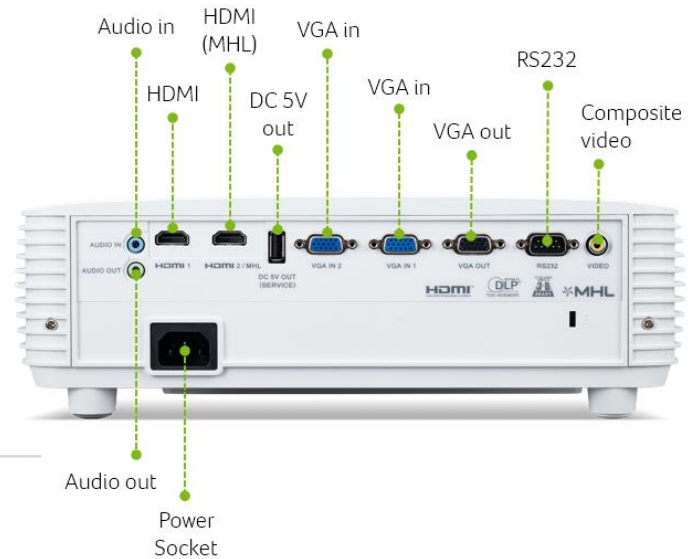

Enhanced usability

- 1080p 120Hz
- Low input lag 8.3ms
- Wireless Projection*
- 10W built-in speaker
- Acer Display Widget

Installation flexibility

- Image Shift
- 1.1X zoom
- Auto Keystone Correction +/- 40°
- Auto ceiling-mounted correction
- AC power on
- 24/7 operation

Eco-friendly functionality

- Lamp life up to 20,000 hours (EcoPro)

* Wireless dongle (optional accessory) is required for wireless projection.

Product View

Optional Accessory

WirelessCAST
MWA3

WirelessMirror
HWA1