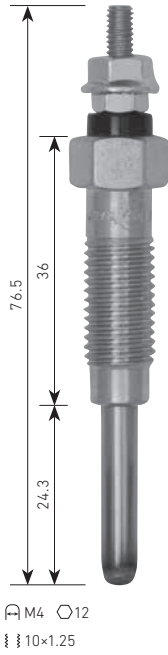

PS-216

MITSUBISHI HEAVY IND

⚡10.5V