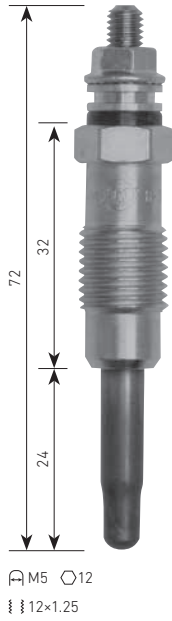

(ACTUAL SIZE) (mm)

B-081

BMW
M21 D24, etc.
⚡11V