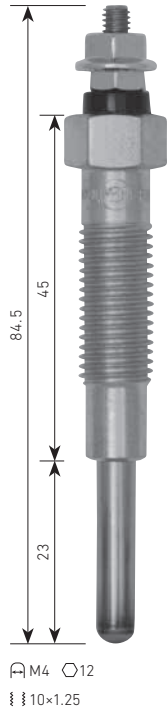

PS-217

MITSUBISHI HEAVY IND

⚡22V