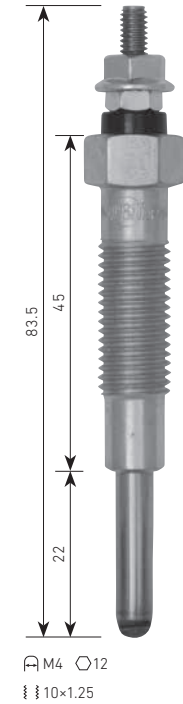

PM-79
MITSUBISHI HEAVY IND
K2AS, etc.
⚡10.5V