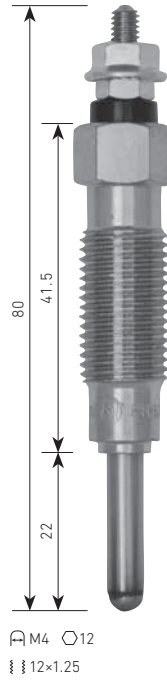

**PM-402**  
MITSUBISHI  
4D56T, 4M41  
⚡11V

**PM-403**  
MITSUBISHI  
4P10  
⚡11V

**PM-404**  
MITSUBISHI  
6D16, 6D17  
⚡23V

⚡ = VOLTAGE

(ACTUAL SIZE) (mm)

**PM-406**  
**mitsubishi**  
 BSY, BWC  
 ⚡7V

**PM-407**  
**mitsubishi**  
 4M50, 4M51  
 ⚡23V

**PM-60**  
**mitsubishi**  
 6DB1, etc.  
 ⚡22.5V

**PM-61**  
**mitsubishi**  
 6DC2, etc.  
 ⚡22.5V

**PM-62**  
**mitsubishi**  
 4DQ  
 ⚡10.5V

**PM-63**  
**mitsubishi**  
 4DR1, 4DR5  
 ⚡10.5V

**PM-65**  
**mitsubishi**  
 4DR5, 6DR5  
 ⚡22.5V