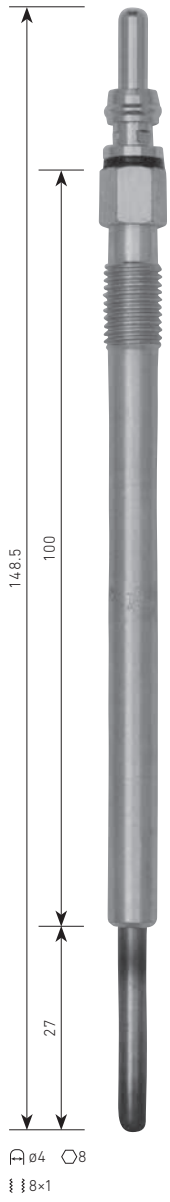

PM-169
MITSUBISHI
OM 639
⚡11.5V