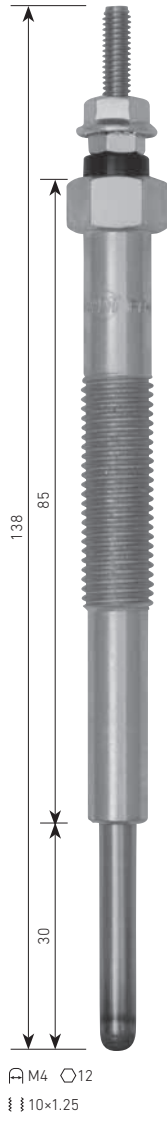

PM-61
mitsubishi
6DC2, etc.
⚡22.5V