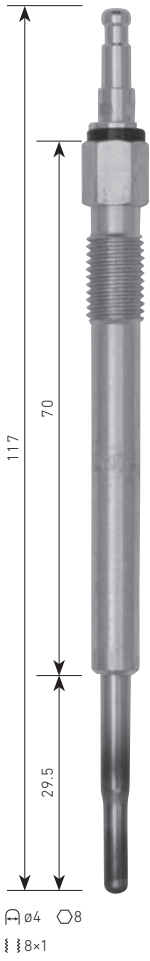

**PM-402**  
MITSUBISHI  
4D56T, 4M41  
⚡11V

**PM-403**  
MITSUBISHI  
4P10  
⚡11V

**PM-404**  
MITSUBISHI  
6D16, 6D17  
⚡23V

⚡ = VOLTAGE

(ACTUAL SIZE) (mm)

**PM-406**  
**mitsubishi**  
 BSY, BWC  
 ⚡7V

**PM-407**  
**mitsubishi**  
 4M50, 4M51  
 ⚡23V