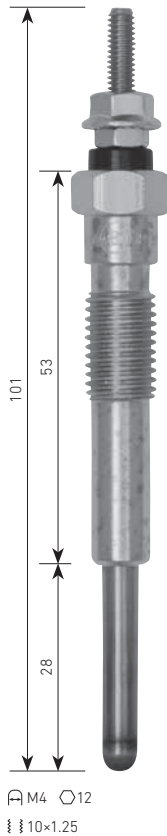

PT-104

TOYOTA

2B, 2J, B
⚡8.5V