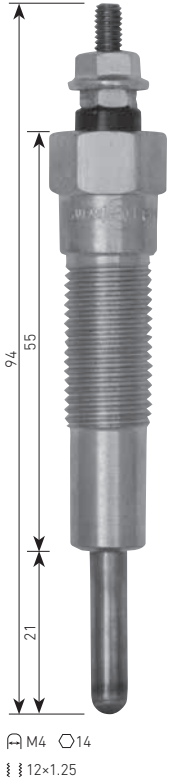

PN-122
NISSAN
ED30
⚡9.5V