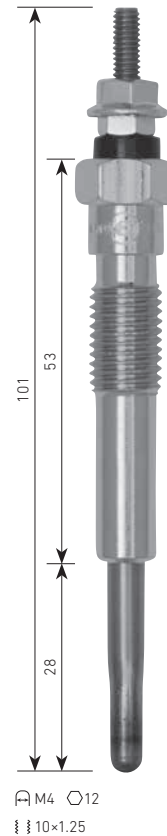

PT-107

TOYOTA

1C, etc.
⚡7V