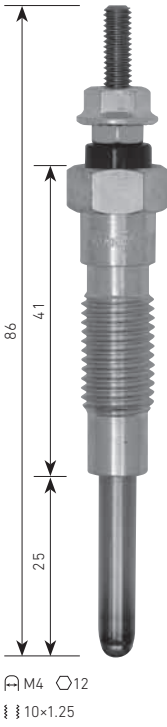

PH-20
HINO
DK10, etc.
⚡22.5V