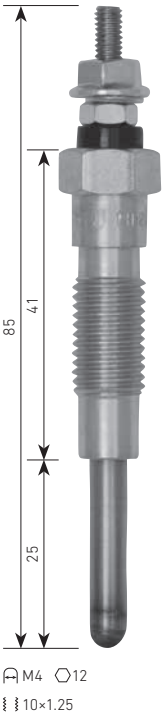

PH-21
HINO
DM100, etc.
⚡19V