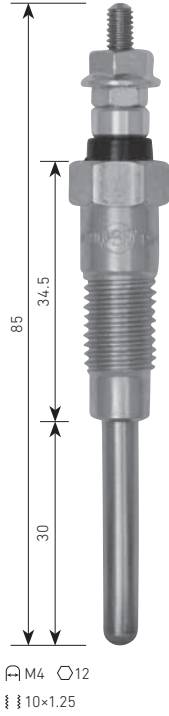

PS-208
KUBOTA
D1403, etc.
⚡11V