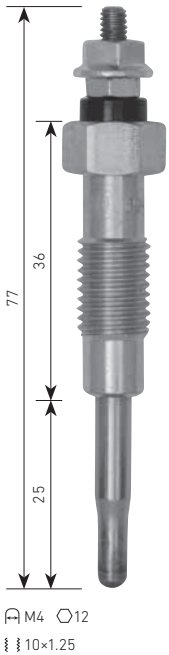

PS-221

PERKINS

⚡11V