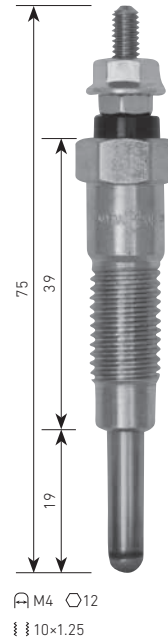

PN-120
NISSAN
SD22, SD33
⚡23V