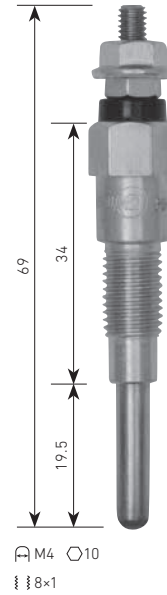

PS-219

KUBOTA

⚡12.5V