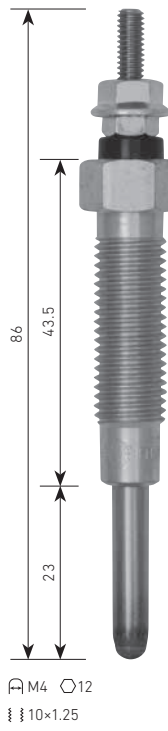

PM-70
mitsubishi
4DQ50
⚡22.5V