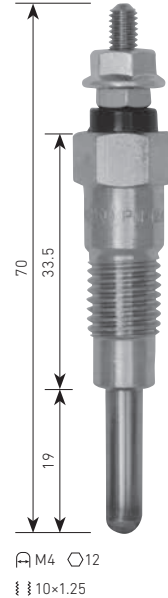

PN-124
NISSAN
SD23, etc.
⚡23V