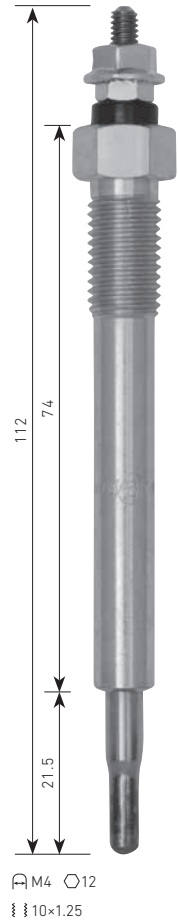

PS-220

PERKINS

⚡11V