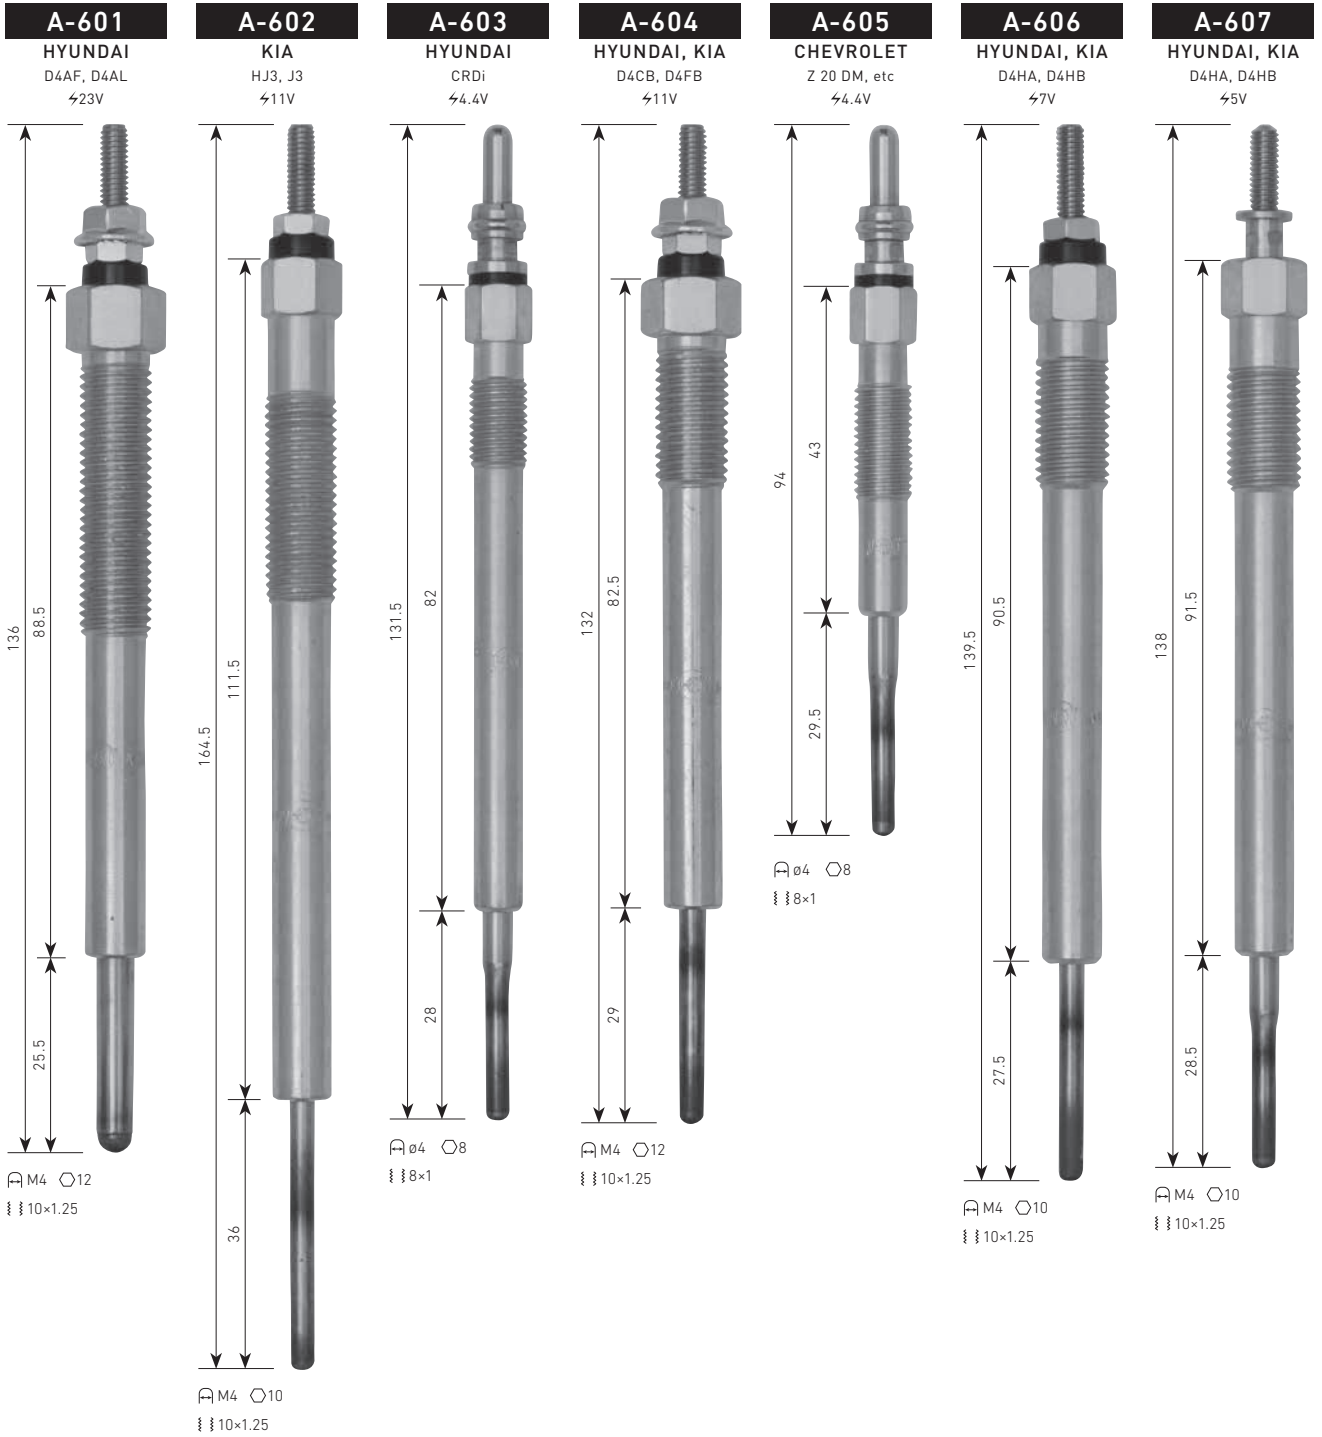

A-608
CHEVROLET
Z 22 D1
⚡4.4V

A-609
SSANGYONG
D27DTP
⚡5V

A-610
SSANGYONG
D20DTF, D20DTR
⚡4.4V

B-049
ALFA ROMEO
VM80A, VM81A
⚡11V

B-053
FORD
LTA, LTB, LTC
⚡11.5V

B-067
MERCEDES-BENZ
OM 602.980
⚡11.5V

B-072
CITROËN
K9A (TUD3), K9Y (TUD3Y)
⚡11.5V

(ACTUAL SIZE) (mm)