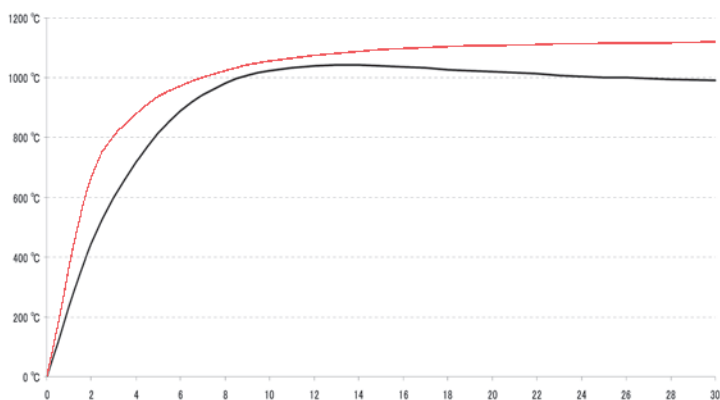

HIGH PERFORMANCE

—HKT [メタル CP-72] 温度上昇
HKT [metal CP-72] Temperature

—HKT [セラミック] 温度上昇
HKT [Ceramic] Temperature