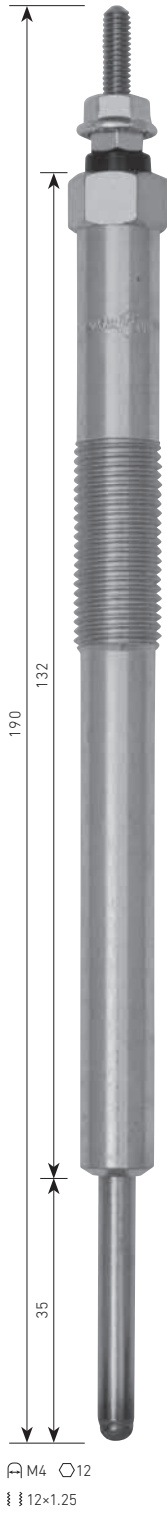

**PM-402**  
MITSUBISHI  
4D56T, 4M41  
⚡11V

**PM-403**  
MITSUBISHI  
4P10  
⚡11V

**PM-404**  
MITSUBISHI  
6D16, 6D17  
⚡23V

⚡ = VOLTAGE

(ACTUAL SIZE) (mm)

**PM-406**  
**mitsubishi**  
 BSY, BWC  
 ⚡7V

**PM-407**  
**mitsubishi**  
 4M50, 4M51  
 ⚡23V