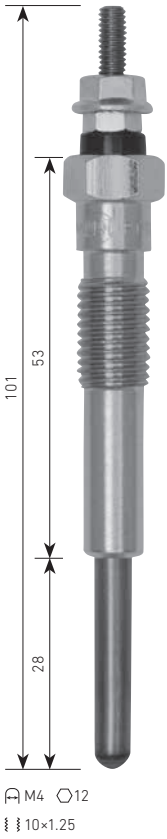

(ACTUAL SIZE) (mm)

PT-108
TOYOTA
2B, 3B, 2J, B
423V