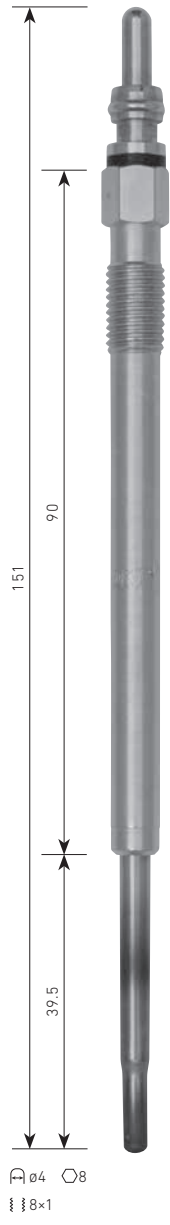

**PM-402**  
MITSUBISHI  
4D56T, 4M41  
⚡11V

**PM-403**  
MITSUBISHI  
4P10  
⚡11V

**PM-404**  
MITSUBISHI  
6D16, 6D17  
⚡23V

⚡ = VOLTAGE

(ACTUAL SIZE) (mm)

**PM-406**  
**mitsubishi**  
 BSY, BWC  
 ⚡7V

**PM-407**  
**mitsubishi**  
 4M50, 4M51  
 ⚡23V