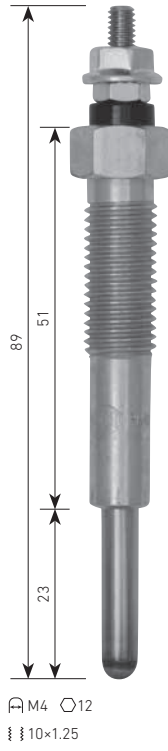

PM-60
mitsubishi
6DB1, etc.
⚡22.5V