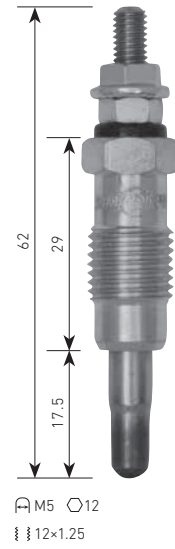

PZ-703

MAZDA
1.8L DiTD
⚡11.5V