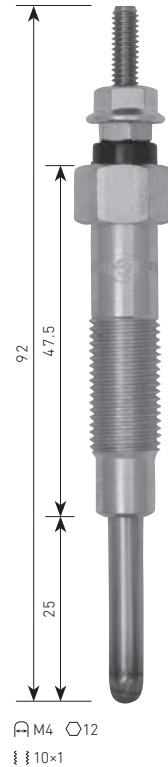

PN-127
NISSAN
CD17
⚡8.5V