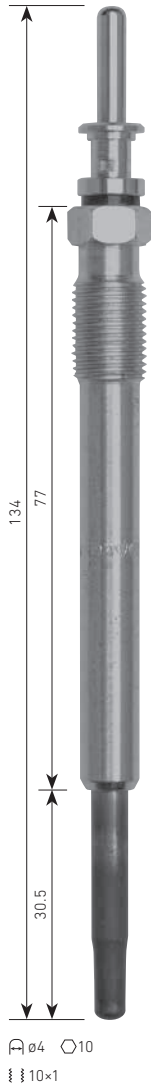

B-107
OPEL, VAUXHALL
Y20 DTH, etc.
11V