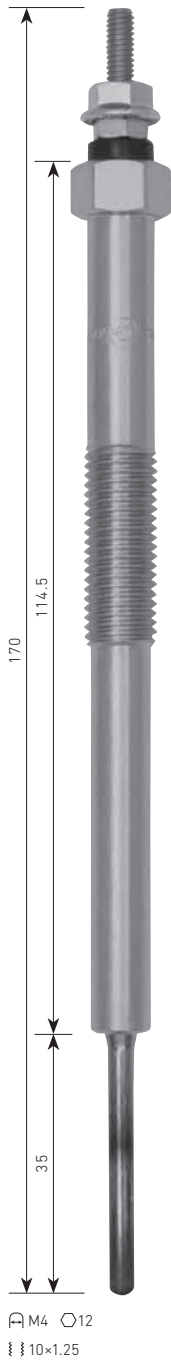

PM-168
MITSUBISHI
4M41
⚡11V