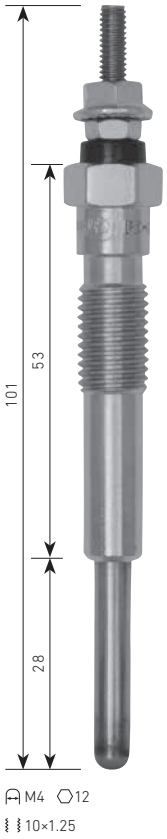

PD-192
DAIHATSU
CL30, CL70, etc.
⚡11V