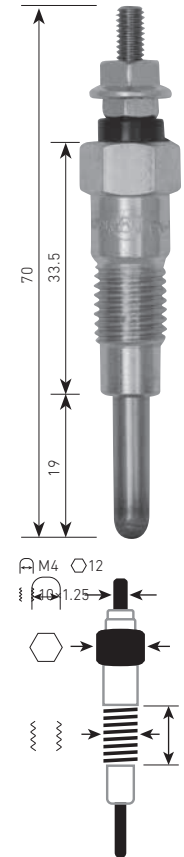

PN-128
NISSAN
SD15, etc.
⚡6.5V