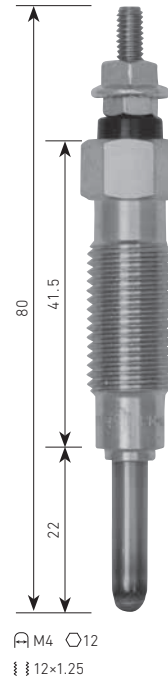

**PM-402**  
MITSUBISHI  
4D56T, 4M41  
⚡11V

**PM-403**  
MITSUBISHI  
4P10  
⚡11V

**PM-404**  
MITSUBISHI  
6D16, 6D17  
⚡23V

⚡ = VOLTAGE

(ACTUAL SIZE) (mm)

**PM-406**  
**mitsubishi**  
 BSY, BWC  
 ⚡7V

**PM-407**  
**mitsubishi**  
 4M50, 4M51  
 ⚡23V

**PM-60**  
**mitsubishi**  
 6DB1, etc.  
 ⚡22.5V

**PM-61**  
**mitsubishi**  
 6DC2, etc.  
 ⚡22.5V

**PM-62**  
**mitsubishi**  
 4DQ  
 ⚡10.5V

**PM-63**  
**mitsubishi**  
 4DR1, 4DR5  
 ⚡10.5V

**PM-65**  
**mitsubishi**  
 4DR5, 6DR5  
 ⚡22.5V