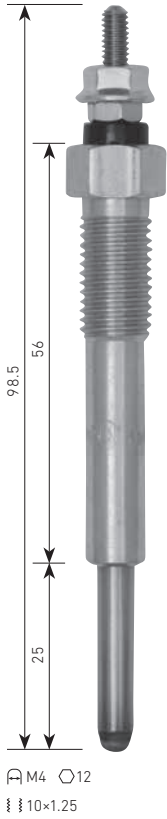

(ACTUAL SIZE) (mm)

PK-96
KOMATSU
4D120, 4D130
↖22.5V