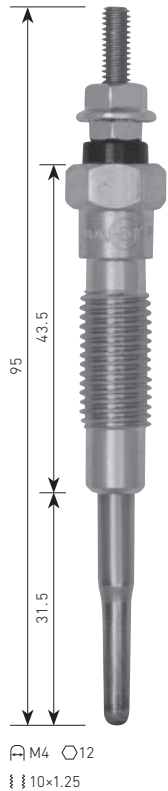

PT-103

TOYOTA

L
⚡11V