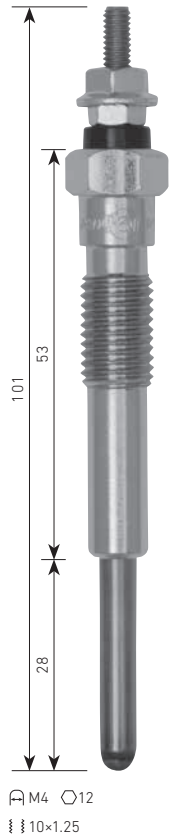

PT-101

TOYOTA

2B, 2J, B
⚡20.5V