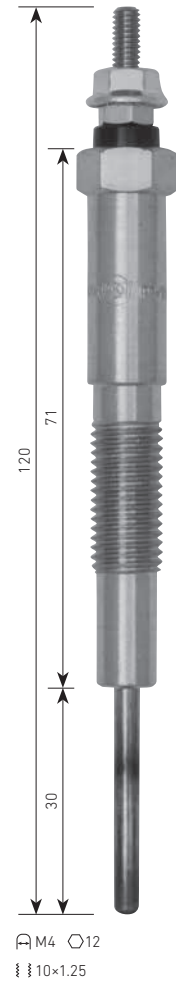

⚡ = VOLTAGE

(ACTUAL SIZE) (mm)

⚡ = VOLTAGE