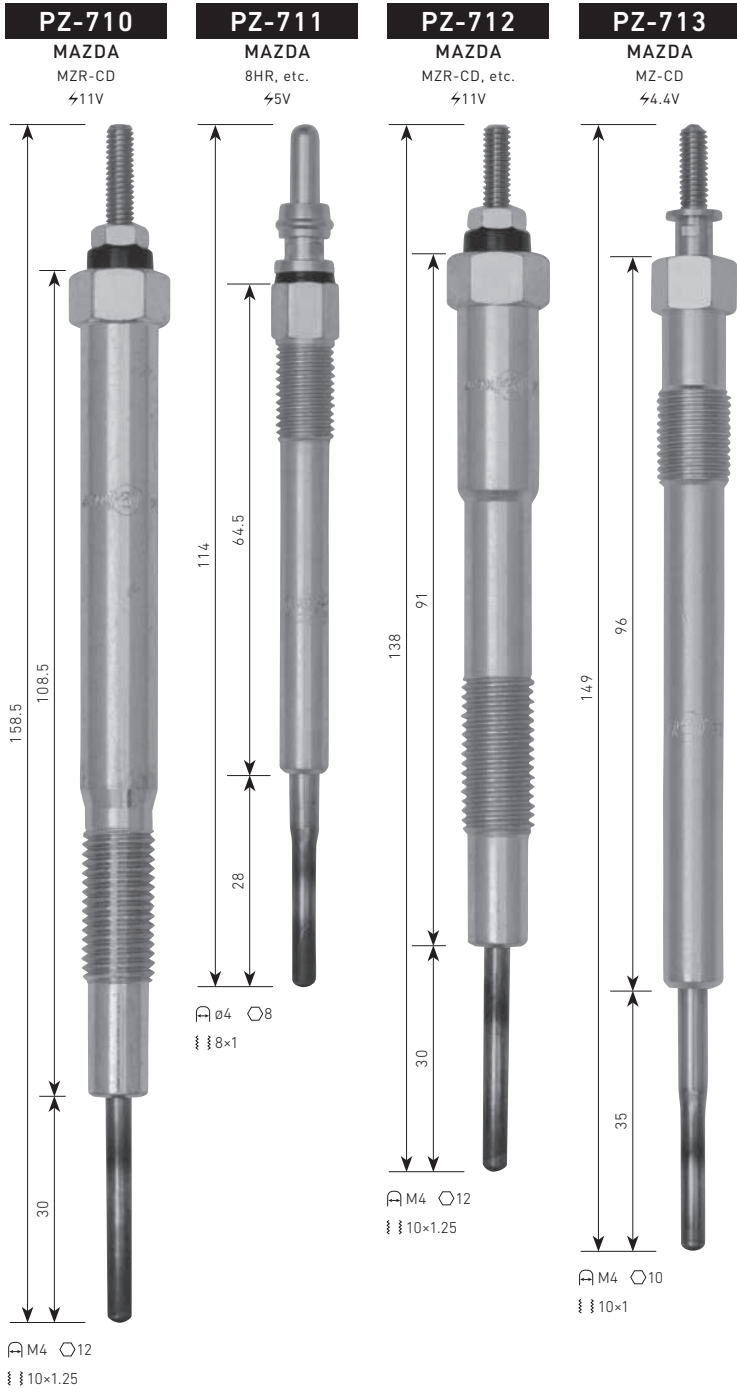

⚡ = VOLTAGE

(ACTUAL SIZE) (mm)

⚡ = VOLTAGE