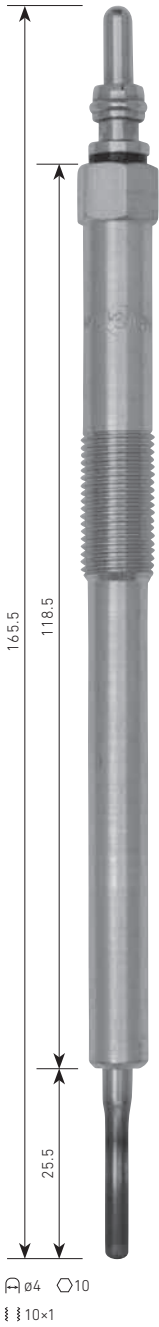

(ACTUAL SIZE) (mm)

PN-901
NISSAN, RENAULT
M9T, R9M
⚡4.5V