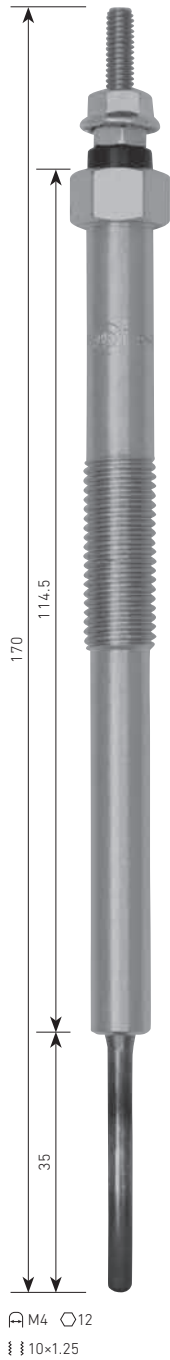

**PM-402**  
MITSUBISHI  
4D56T, 4M41  
⚡11V

**PM-403**  
MITSUBISHI  
4P10  
⚡11V

**PM-404**  
MITSUBISHI  
6D16, 6D17  
⚡23V

⚡ = VOLTAGE

(ACTUAL SIZE) (mm)

**PM-406**  
**mitsubishi**  
 BSY, BWC  
 ⚡7V

**PM-407**  
**mitsubishi**  
 4M50, 4M51  
 ⚡23V