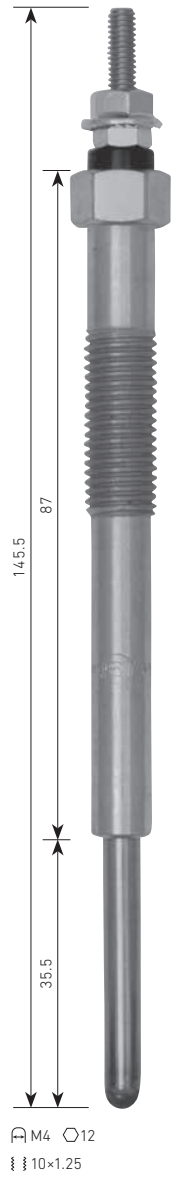

**PM-402**  
MITSUBISHI  
4D56T, 4M41  
⚡11V

**PM-403**  
MITSUBISHI  
4P10  
⚡11V

**PM-404**  
MITSUBISHI  
6D16, 6D17  
⚡23V

⚡ = VOLTAGE

(ACTUAL SIZE) (mm)

**PM-406**  
**mitsubishi**  
 BSY, BWC  
 ⚡7V

**PM-407**  
**mitsubishi**  
 4M50, 4M51  
 ⚡23V