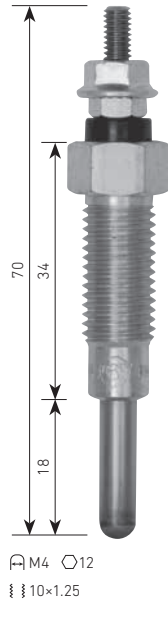

PM-62
mitsubishi
4DQ
⚡10.5V