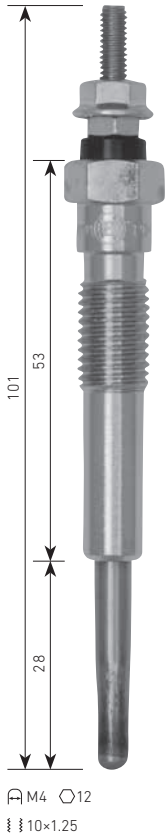

NISSAN  
YD22DD, etc.  
⚡11V

⚡ = VOLTAGE

(ACTUAL SIZE) (mm)

**PA-306**  
CHEVROLET  
L56  
⚡10.5V

**PA-309**  
CHEVROLET  
6.6L DURAMAX V8  
⚡4.85V

**PD-190**  
DAIHATSU  
DL, etc.  
⚡7V

**PD-191**  
DAIHATSU  
2C, etc.  
⚡11V