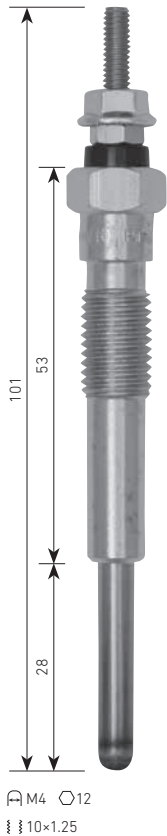

PT-100

TOYOTA

2B, 2J, B
⚡8.5V