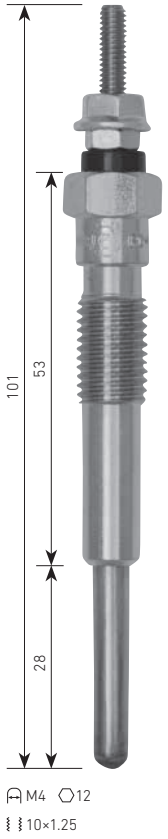

NISSAN  
YD22DD, etc.  
⚡11V

⚡ = VOLTAGE

(ACTUAL SIZE) (mm)

**PA-306**  
CHEVROLET  
L56  
⚡10.5V

**PA-309**  
CHEVROLET  
6.6L DURAMAX V8  
⚡4.85V

**PD-190**  
DAIHATSU  
DL, etc.  
⚡7V

**PD-191**  
DAIHATSU  
2C, etc.  
⚡11V