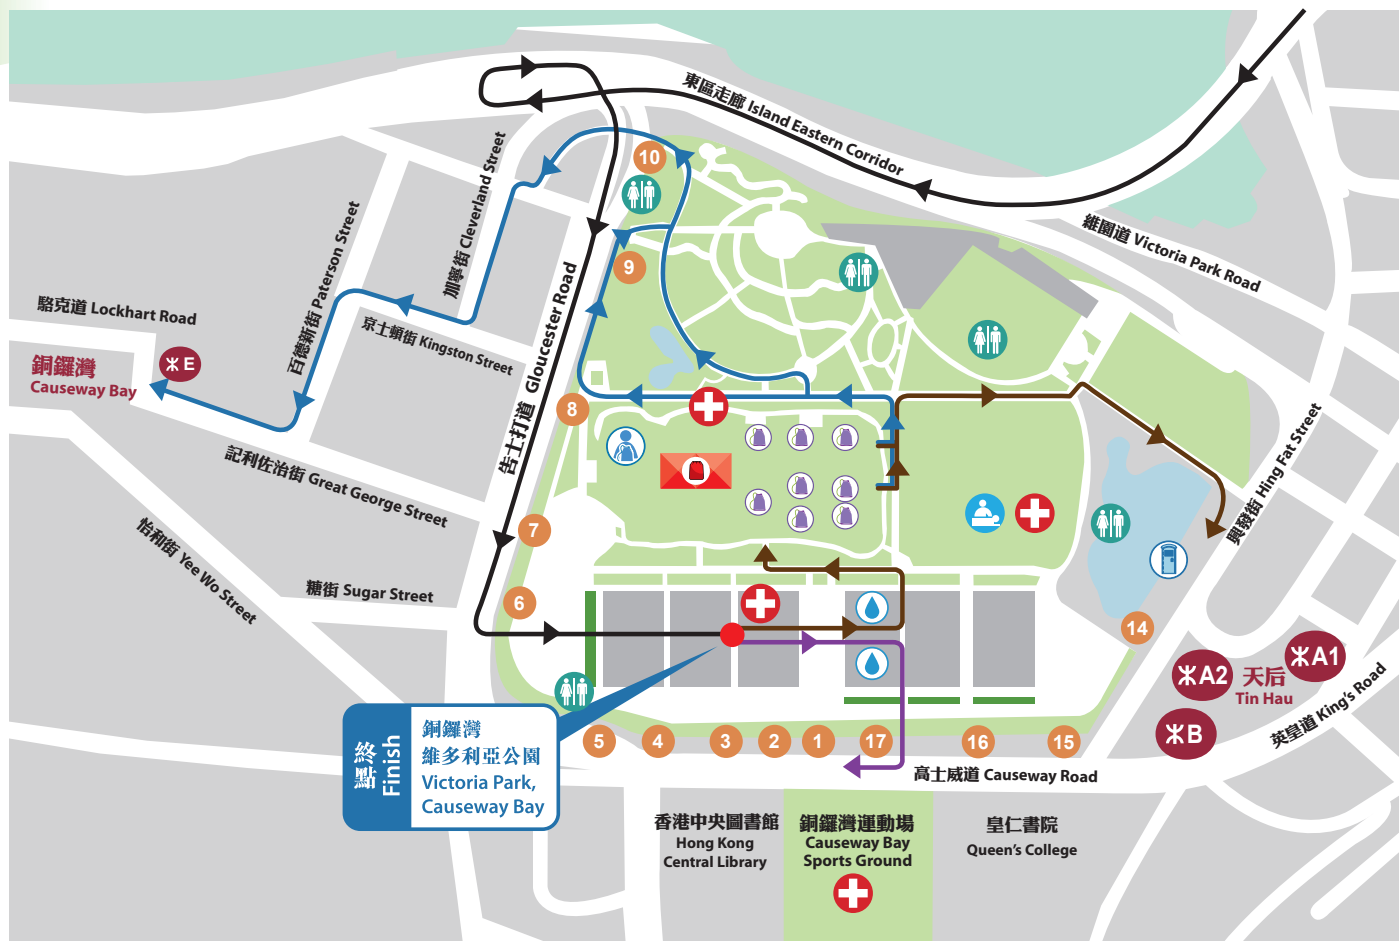

十公里終點區安排

10KM Finish Area Arrangement

急救站 First Aid Station

水站 Water Station

賽道 Race Course

維多利亞公園出 / 入口 Entrance / Exit of Victoria Park

行李領回區 Baggage Collection Area

離開路線 (如不需取回行李) Departure Route (Without Baggage Collection)

洗手間 Toilet

行李整理櫃檯 Baggage Packing Counter

十公里參賽者前往行李領回區及天后港鐵站路線 10KM Participants Flow to Baggage Collection Area and Tin Hau MTR Station

流動洗手間 Mobile Toilet

行李檢查站 Baggage Check Station

十公里參賽者前往銅鑼灣港鐵站路線 10KM Participants Flow to Causeway Bay MTR Station

物理治療 Physiotherapy

銅鑼灣 / 天后港鐵站出口 Exit of Causeway Bay / Tin Hau MTR Station

為了減低終點區的擠迫情況及避免發生意外，參賽者抵達終點線後，請盡快離開終點區。為了方便參賽者與家人和朋友於賽後會合，大會將設銅鑼灣運動場為指定會合地點。

To avoid overcrowding and accidents at the Finish Area, participants are requested to leave the Finish Area as soon as possible. Causeway Bay Sports Ground is designated as the Official Meeting Point for participants to meet their family and friends after the race.

觀眾或市民如欲觀賞比賽，可由4號閘口進入維多利亞公園公眾打氣區。比賽進行期間，公眾人士將不能使用14、15、16及17號閘口出入維多利亞公園。

Spectators and general public are welcome to enter the Cheering Zone at Victoria Park via Gate 4. Gate 14, 15, 16 and 17 will be suspended during the race to the public.