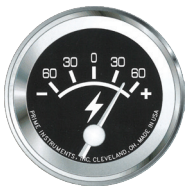

HEAVY DUTY APPLICATIONS - GAUGES

180-4000-2