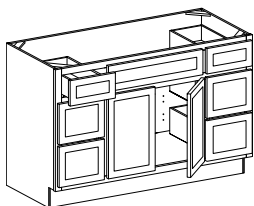

Vanity cabinets – 3 drawer

SKU	HATTERAS			CATALINA				MAUI			
	Espresso (-HES)	Pebble Grey (-HGR)	Polar White (-HWH)	Espresso (-CES)	Slate (-CSL)	Pebble Grey (-CGR)	Polar White (-CWH)	Espresso (-MES)	Slate (-MSL)	Pebble Grey (-MGR)	Polar White (-MWH)
VDB12-3	$602	$621	$621	$689	$689	$714	$714	$756	$756	$783	$783
VDB15-3	$657	$677	$677	$752	$752	$779	$779	$825	$825	$854	$854
VDB18-3	$711	$733	$733	$814	$814	$843	$843	$893	$893	$925	$925
VDB21-3	$751	$773	$773	$864	$864	$893	$893	$953	$953	$985	$985

Vanity cabinets – combo

SKU	HATTERAS			CATALINA				MAUI			
	Espresso (-HES)	Pebble Grey (-HGR)	Polar White (-HWH)	Espresso (-CES)	Slate (-CSL)	Pebble Grey (-CGR)	Polar White (-CWH)	Espresso (-MES)	Slate (-MSL)	Pebble Grey (-MGR)	Polar White (-MWH)
VCDB60-3	$1,105	$1,140	$1,140	$1,265	$1,265	$1,311	$1,311	$1,388	$1,388	$1,438	$1,438
VCDB60-6	$1,411	$1,456	$1,456	$1,616	$1,616	$1,674	$1,674	$1,772	$1,772	$1,836	$1,836

Linen cabinets

SKU	HATTERAS			CATALINA				MAUI			
	Espresso (-HES)	Pebble Grey (-HGR)	Polar White (-HWH)	Espresso (-CES)	Slate (-CSL)	Pebble Grey (-CGR)	Polar White (-CWH)	Espresso (-MES)	Slate (-MSL)	Pebble Grey (-MGR)	Polar White (-MWH)
VL1584	$856	$882	$882	$979	$979	$1,015	$1,015	$1,074	$1,074	$1,113	$1,113
VL1884	$951	$980	$980	$1,088	$1,088	$1,128	$1,128	$1,193	$1,193	$1,237	$1,237
VL2484	$1,074	$1,108	$1,108	$1,229	$1,229	$1,274	$1,274	$1,349	$1,349	$1,398	$1,398