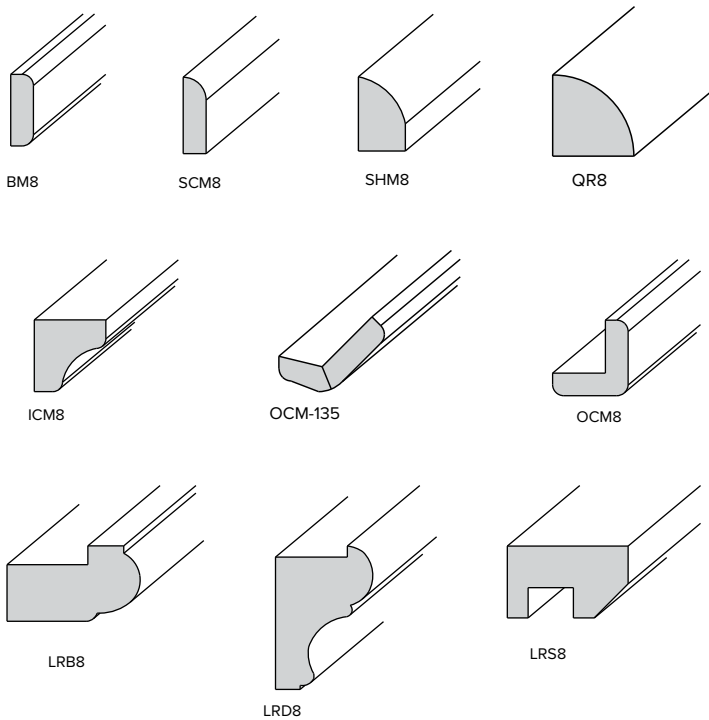

Moulding

SKU	Description	Espresso (-ESP)	Slate (-SL)	Pebble Grey (-PGRY)	Polar White (-PWH)
BM8	Batten	$38	$38	$38	$38
CM8	Crown	$170	$170	$170	$170
CMA8	Crown	$219	$219	$219	$219
CMC8	Crown	$224	$224	$224	$224
CMV8	Crown	$219	$219	$219	$219
DM8	Dentil	$45	$45	$45	$45
ICM8	Inside Corner	$43	$43	$43	$43
LRB8	Light Rail	$86	$86	$86	$86
LRD8	Light Rail	$94	$94	$94	$94
LRS8	Light Rail	$75	$75	$75	$75
OCM8-135	Outside Corner	$45	$45	$45	$45
OCM8	Outside Corner	$45	$45	$45	$45
QR8	Quarter Round	$39	$39	$39	$39
RM8	Rope	$38	$38	$38	$38
SCM8	Scribe	$38	$38	$38	$38
SHM8	Shoe	$39	$39	$39	$39
TKC8	Toe Kick	$26	$26	$26	$26
FB8	Furniture Base	$220	$220	$220	$220