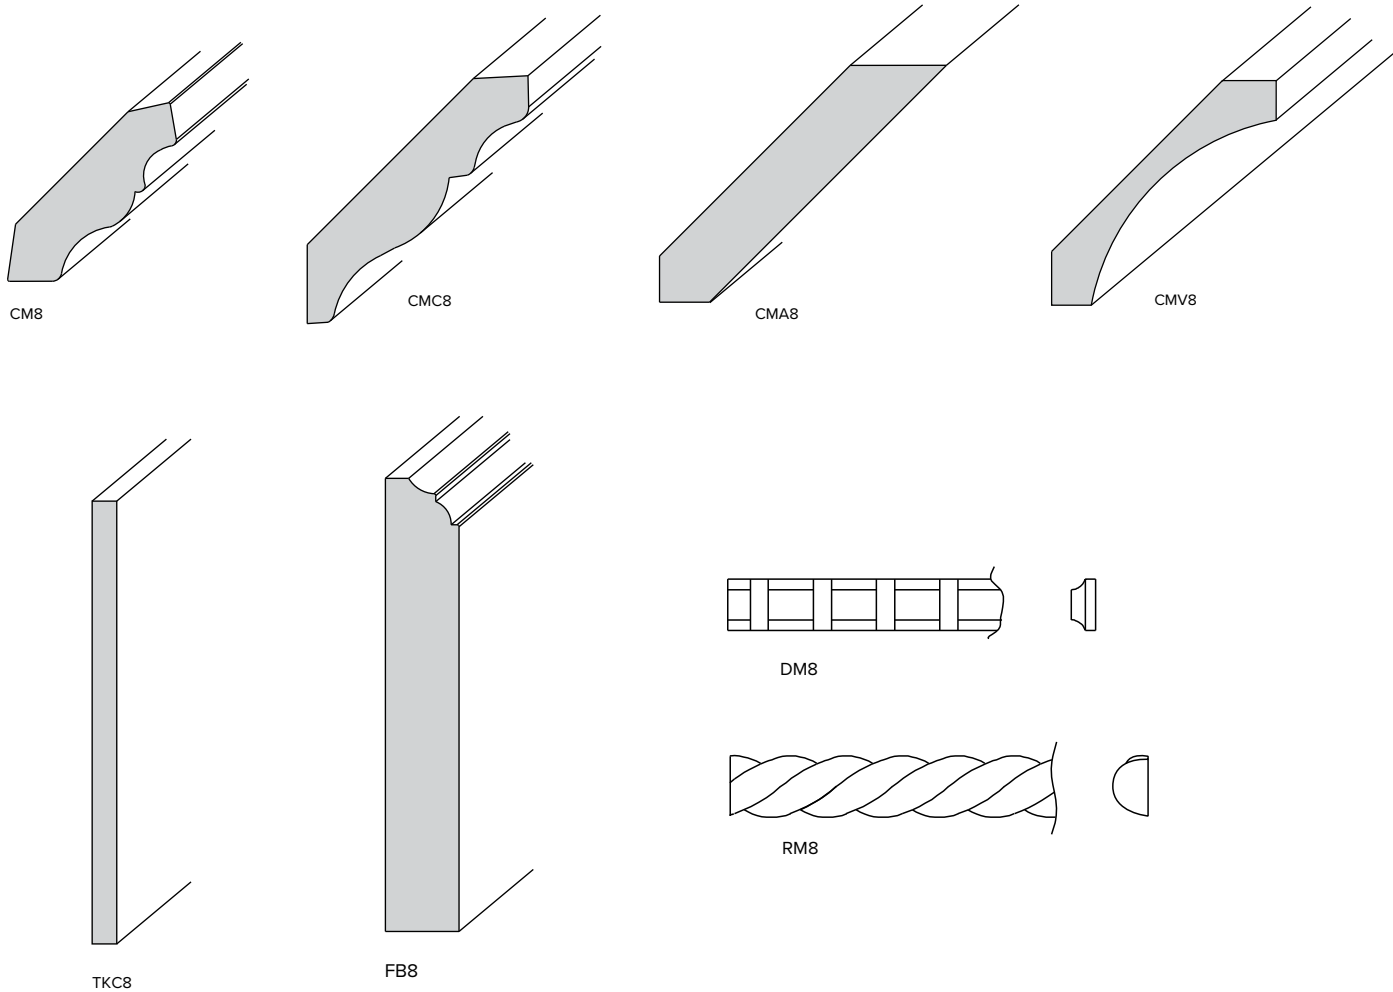

Base Filler

SKU	Espresso (-ESP)	Slate (-SL)	Pebble Grey (-PGRY)	Polar White (-PWH)
BF3	\$35	\$35	\$35	\$35
BF6	\$56	\$56	\$56	\$56

Moulding

SKU	Description	Espresso (-ESP)	Slate (-SL)	Pebble Grey (-PGRY)	Polar White (-PWH)
BM8	Batten	\$38	\$38	\$38	\$38
CM8	Crown	\$170	\$170	\$170	\$170
CMA8	Crown	\$219	\$219	\$219	\$219
CMC8	Crown	\$224	\$224	\$224	\$224
CMV8	Crown	\$219	\$219	\$219	\$219
DM8	Dentil	\$45	\$45	\$45	\$45
ICM8	Inside Corner	\$43	\$43	\$43	\$43
LRB8	Light Rail	\$86	\$86	\$86	\$86
LRD8	Light Rail	\$94	\$94	\$94	\$94
LRS8	Light Rail	\$75	\$75	\$75	\$75
OCM8-135	Outside Corner	\$45	\$45	\$45	\$45
OCM8	Outside Corner	\$45	\$45	\$45	\$45
QR8	Quarter Round	\$39	\$39	\$39	\$39
RM8	Rope	\$38	\$38	\$38	\$38
SCM8	Scribe	\$38	\$38	\$38	\$38
SHM8	Shoe	\$39	\$39	\$39	\$39
TKC8	Toe Kick	\$26	\$26	\$26	\$26
FB8	Furniture Base	\$220	\$220	\$220	\$220