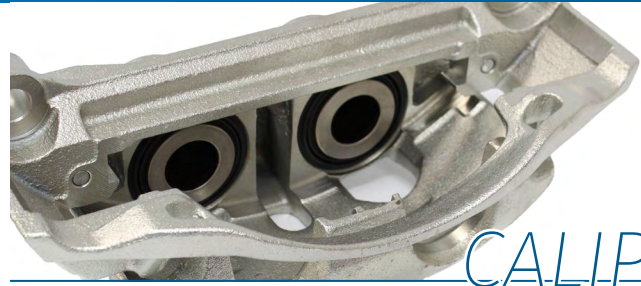

CALIPERS

GM		
G-BCH784SLR	FRONT LEFT, SRW	$54.29
G-BCH784SRR	FRONT RIGHT, SRW	$54.29
G-BCH974SLR	REAR LEFT, SRW	$77.14
G-BCH974SRR	REAR RIGHT, SRW	$77.14
G-BCH784DLR	FRONT LEFT, DRW	$70.00
G-BCH784DRR	FRONT RIGHT, DRW	$70.00
G-BCH1411DLR	REAR LEFT, DRW	$98.57
G-BCH1411DRR	REAR RIGHT, DRW	$98.57
FORD TRANSIT		
BRCF-279	FRONT LEFT	$110.23
BRCF-278	FRONT RIGHT	$110.23
BRCF-331	REAR LEFT	$148.75
BRCF-330	REAR RIGHT	$148.75
FORD E350 / E450		
G-BCH1328LR	FRONT LEFT	$70.00
G-BCH1328RR	FRONT RIGHT	$70.00
G-BCH1329LR	REAR LEFT, E350	$72.86
G-BCH1329RR	REAR RIGHT, E350	$72.86
G-BCH1330LR	REAR LEFT, E450	$70.00
G-BCH1330RR	REAR RIGHT, E450	$70.00