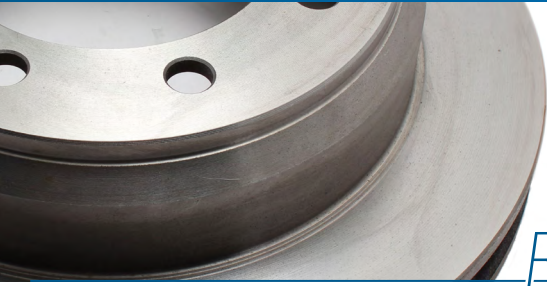

ROTORS

GM		
G-55430	FRONT	$44.03
G-55410	REAR, SRW, 4.8L	$41.84
G-55420	REAR, SRW, 6.0L & 6.6L	$41.99
G-55432	REAR, DRW	$67.37
FORD TRANSIT		
G-54310	FRONT	$54.44
G-54311	REAR	$36.92
FORD E350 / E450		
54440	FRONT, SRW	$128.40
G-BRRF-115	FRONT, DRW	$114.57
54441	REAR, SRW	$54.93
54442D	REAR, E350, DRW	$74.06
G-54447	REAR, E450, DRW	$60.33