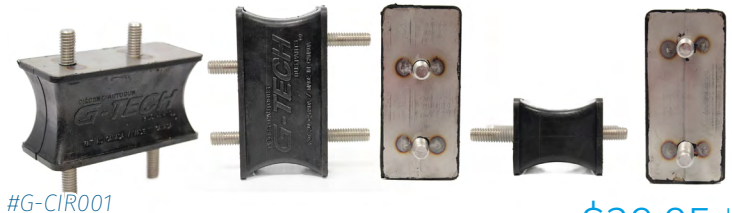

RADIATOR ISOLATOR

(ALSO FITS C2's)

#G-CIR001