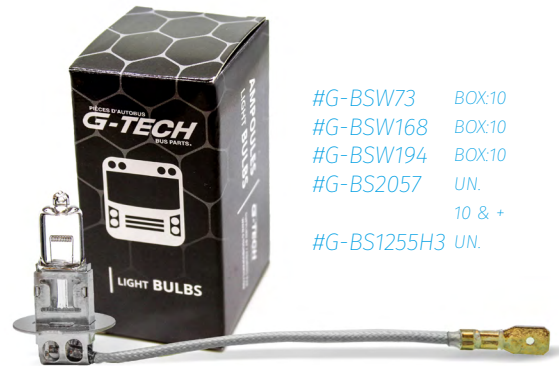

30x \$12.50

4" SEAL CLAMP

UN. \$8.95

#G-ESI001

10x \$7.99

WARNING LIGHTS, STAINLESS STEEL

#G-BS68ASS  
#G-BS69RSS

UN. \$16.12

36x \$13.44

EXHAUST PIPE HANGER

UN. \$3.50

#G-TA20L

50x \$2.94

MULTI PURPOSE BULBS

- |             |        |        |
|-------------|--------|--------|
| #G-BSW73    | BOX:10 | \$4.95 |
| #G-BSW168   | BOX:10 | \$3.99 |
| #G-BSW194   | BOX:10 | \$2.99 |
| #G-BS2057   | UN.    | \$0.56 |
|             | 10 & + | \$0.49 |
| #G-BS1255H3 | UN.    | \$2.80 |