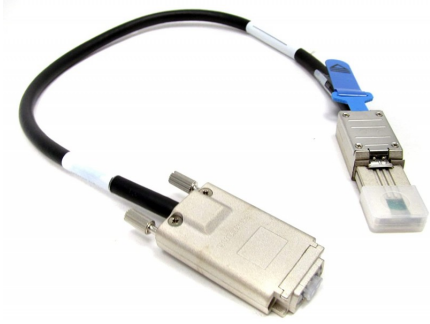

HPE 419569-B21 Datasheet

HPE 419569-B21 Ext Mini SAS .5m Cable, 408770-001

419569-B21

HPE 419569-B21 Ext Mini SAS .5m Cable, 408770-001

General

- Storage Cable Type: SAS external cable
- SAS Lane Qty: 4-Lane
- Length: 1.6 ft

Connectivity

- Connector: 26 pin 4x Shielded Mini MultiLane SAS (SFF-8088)
- Connector (Second End): 4 x InfiniBand (SFF-8470)

Compatibility Information

The HPE 419569-B21 is Designed For

- HPE SC44Ge Host Bus Adapter □ HPE StorageWorks Modular Smart Array 2000 Drive Enclosure I/O Module, 2000 Dual I/O, 2000 Single I/O, 2300fc G2