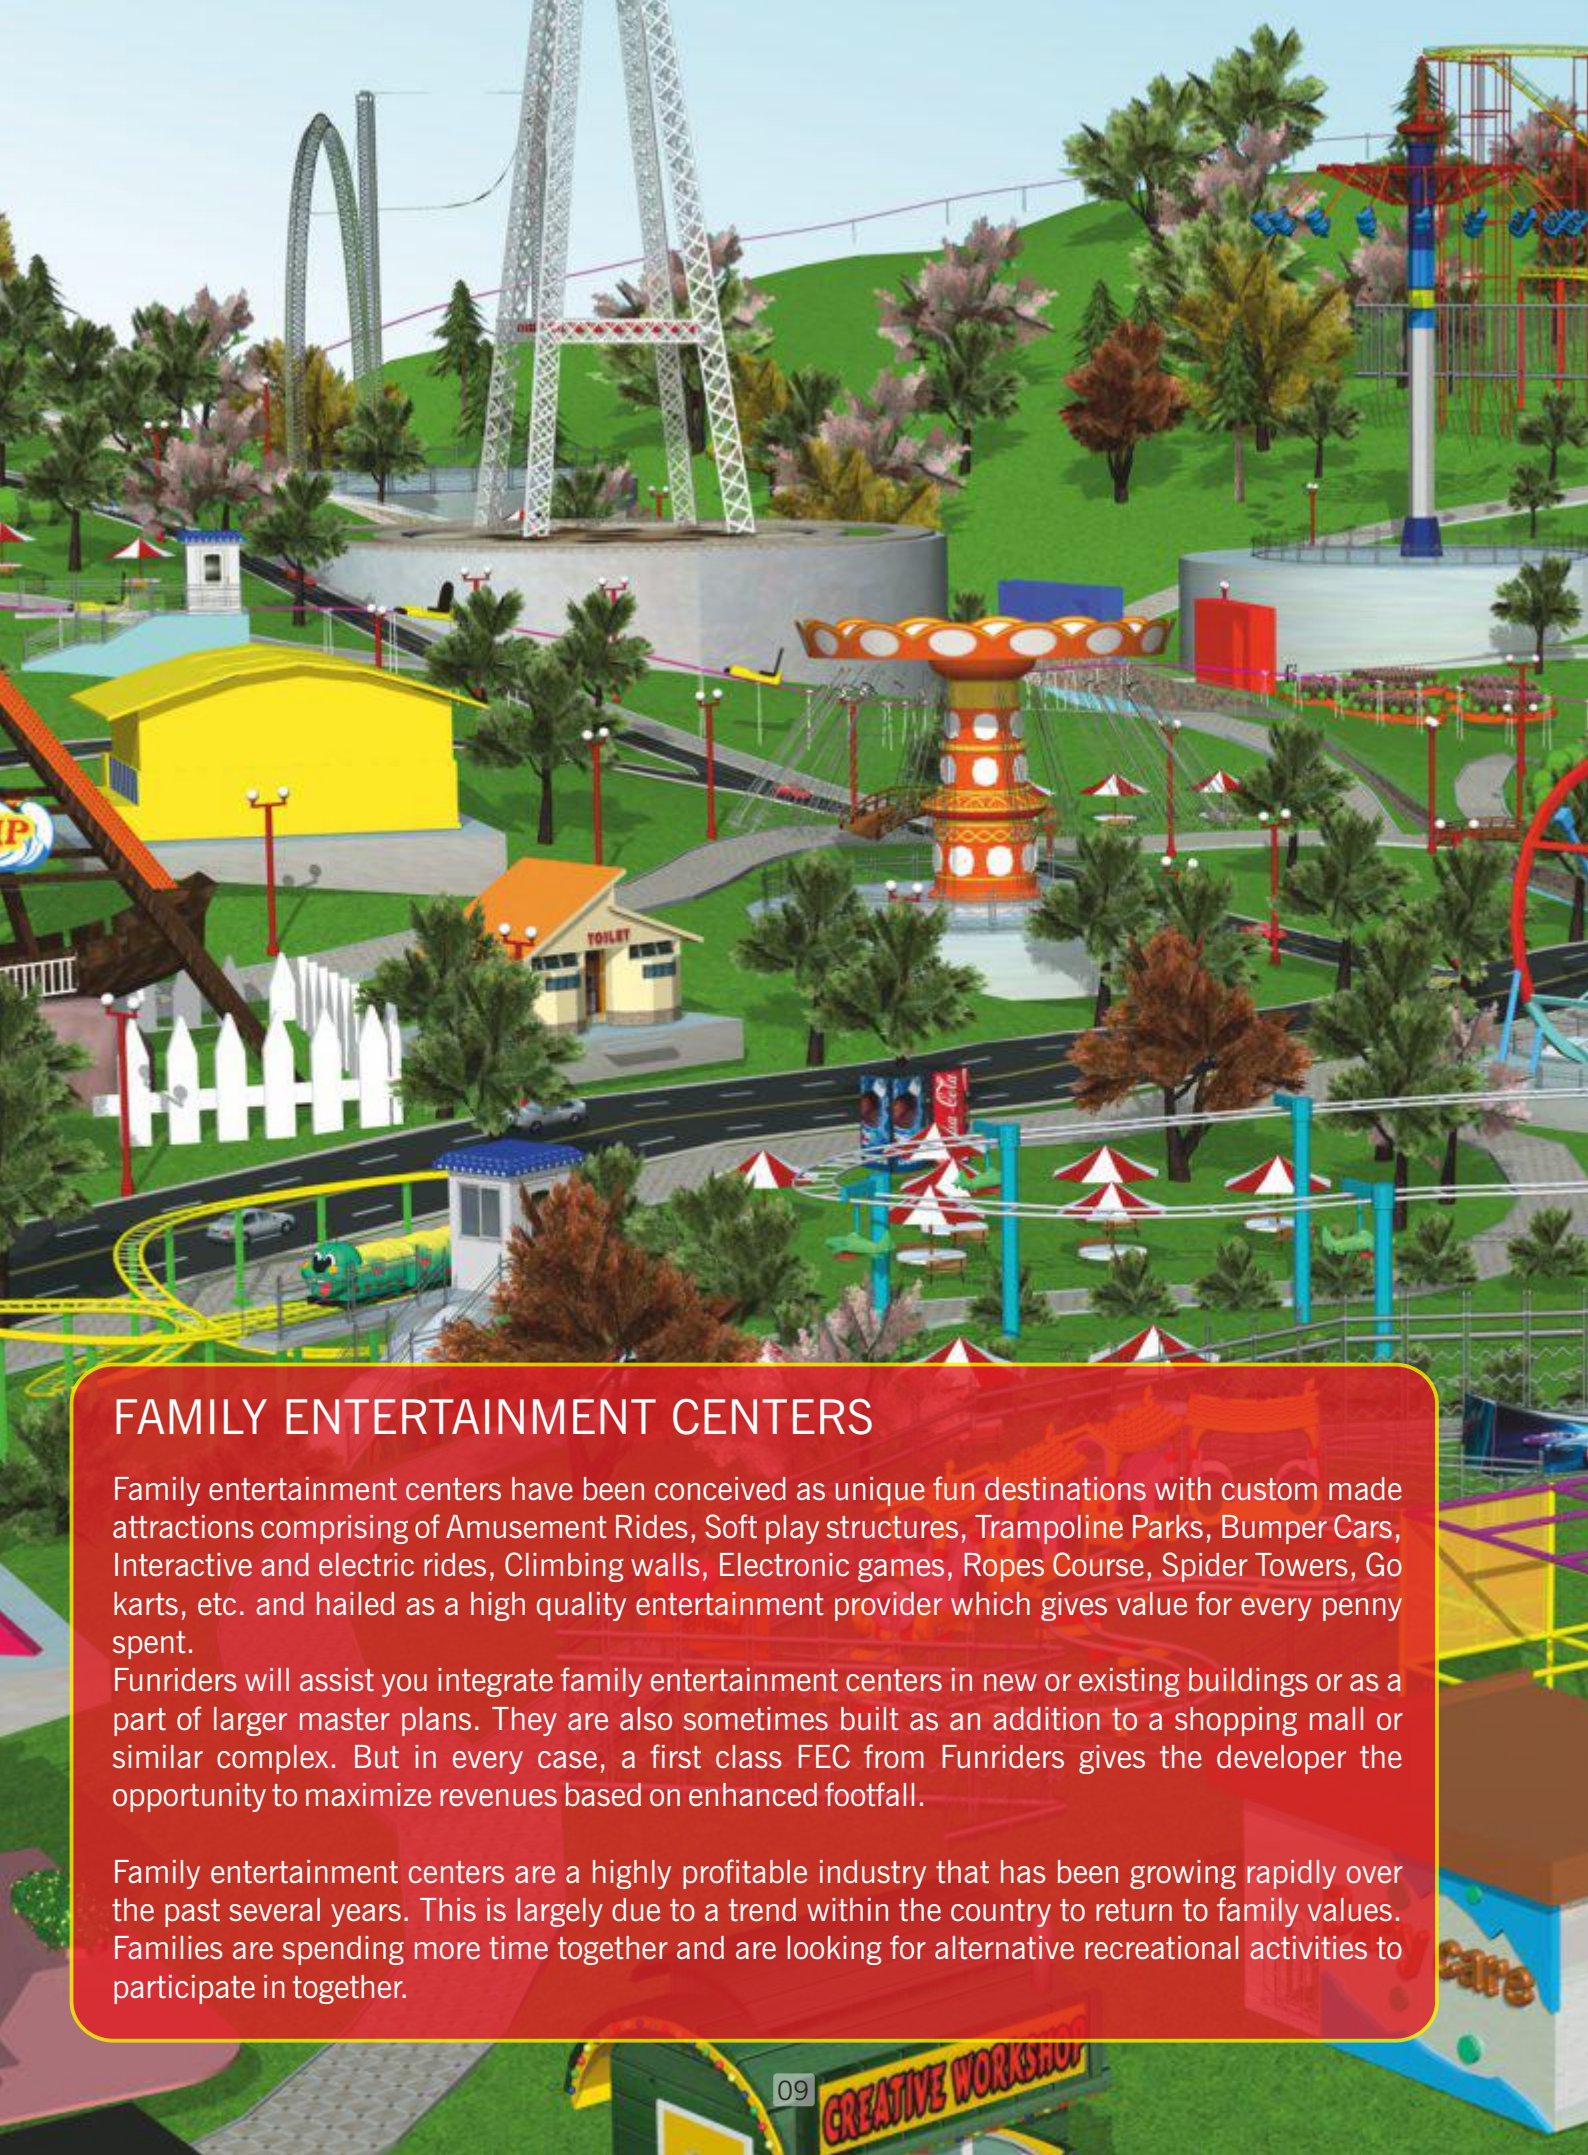

HAPPY CHILDREN MAKE HAPPY PARENTS.

Family Entertainment Centers

Kids Amusement Parks

Airport Play Area

Resorts, Restaurants, Clubs & Conventional Centers

Kids Play Crèche @ Mall

FAMILY ENTERTAINMENT CENTERS

Family entertainment centers have been conceived as unique fun destinations with custom made attractions comprising of Amusement Rides, Soft play structures, Trampoline Parks, Bumper Cars, Interactive and electric rides, Climbing walls, Electronic games, Ropes Course, Spider Towers, Go karts, etc. and hailed as a high quality entertainment provider which gives value for every penny spent.