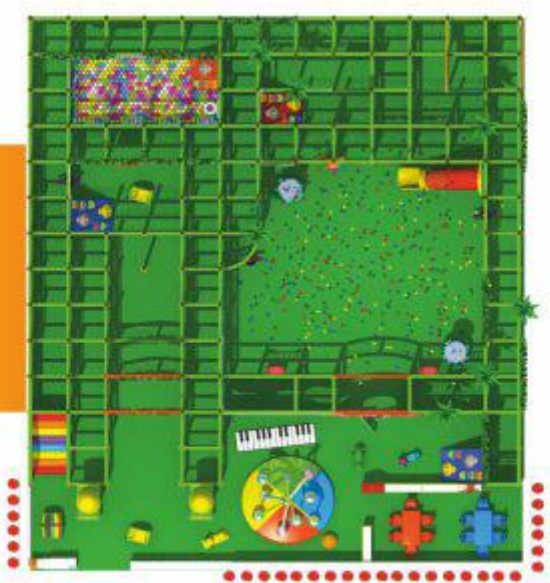

JUNGLE THEME

INDOOR SOFT PLAY

Indoor Soft Play

Indoor playgrounds, also well-known as the indoor soft play centers, are playgrounds created in indoor locations. They are explicitly designed for children to play in and have tremendous fun. The soft-contained structures and play equipment are wrapped in soft foam to absorb the impact when children fall or bounce around. As such, an indoor playground is usually a safer play area for children. At soft play centers, there are multiple levels of play activities, including climbing frames, slides, ball pools, crawl tubes, rope bridges, scramble nets, sand pool and Interactive Play.