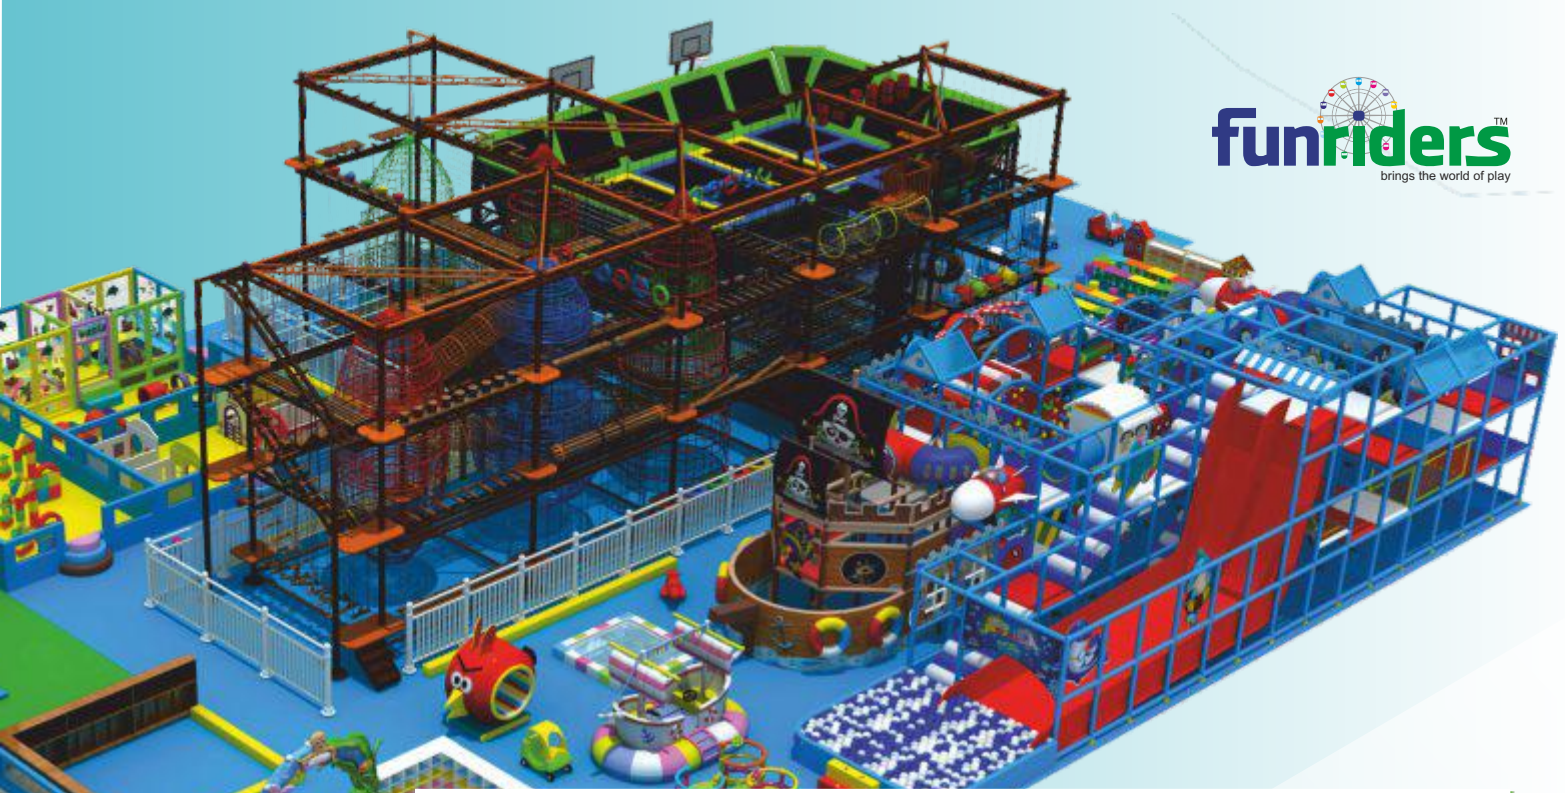

JUNGLE THEME

INDOOR SOFT PLAY

Indoor Soft Play

Indoor playgrounds, also well-known as the indoor soft play centers, are playgrounds created in indoor locations. They are explicitly designed for children to play in and have tremendous fun. The soft-contained structures and play equipment are wrapped in soft foam to absorb the impact when children fall or bounce around. As such, an indoor playground is usually a safer play area for children. At soft play centers, there are multiple levels of play activities, including climbing frames, slides, ball pools, crawl tubes, rope bridges, scramble nets, sand pool and Interactive Play.

As the unrivalled spearhead in the commercial indoor playground industry, we are devoted to get the little ones of all ages and skills racing through our lively play environments. When you ally with us, you are gaining an upper hand by creating a one-of-a-kind paradise that will make a big hit with the visiting families and keep them bouncing back for more.

Team with us and transform your play space into an out of the world kingdom.

太空世界

DEEP OCEAN

CANDY LAND

Ropes Course

Trampoline Park

Sand Pit Area

Soft Play

Toddler Area

Wall Climbing

SOFT PLAY TOYS

A child is playing a red arcade racing game. The child is wearing a pink shirt and has their hands on the steering wheel and controls. The game screen shows a white car on a road. The machine has a red frame and a steering wheel. The child is looking intently at the screen.