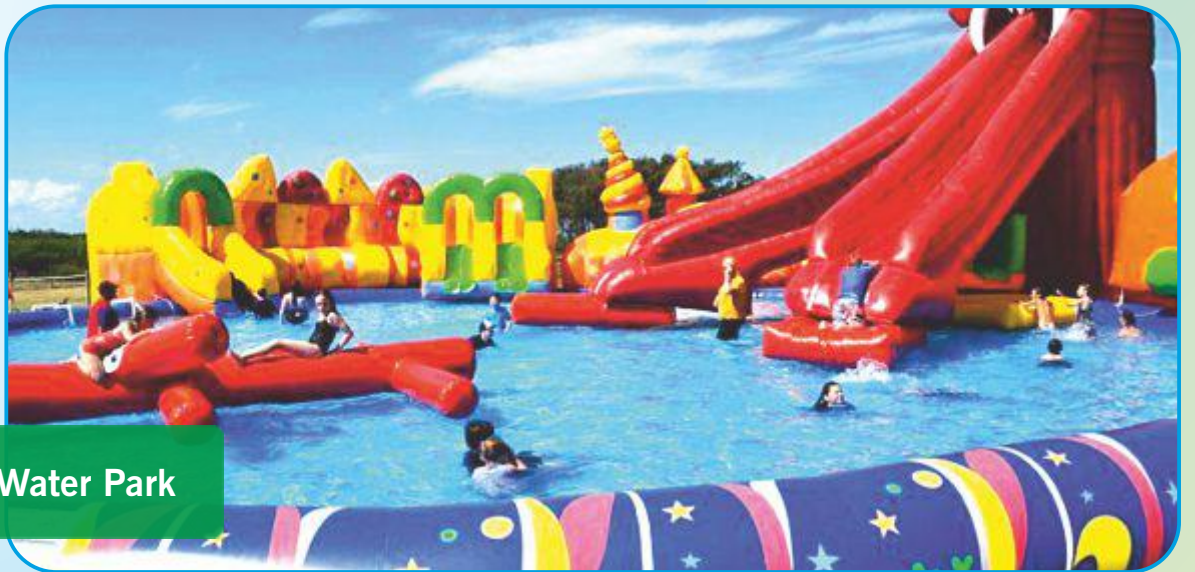

Water roller rides are a great source of recreation and is safe for any age group.

Over the years, we have bettered ourselves and are enthusiastic to undertake large water theme park projects. Each of our available rides provide you with a different way of going with the flow. Have a blast as you twist & turn in our watery coasters, splash in the fun pools and beach like wave pools, dance away in the rain discos or merely float around all day in the lazy river. Take a pick from rides for the whole family or the ones where you can challenge your friends. Rest assured, whichever ride you choose, you'll end up going right with the flow.

Inflatables are pretty awesome, and when combined with the successful family entertainment center-model, it's even more... well, awesome! The array of products include tents, water parks, games and pools.

Inflatable pools are also becoming popular in recreation centers and kids play centers owing to the lower costs and operational flexibility. Families enquiring about this product for their residential places have become quite common.

Inflatable Slide Bouncer

Inflatable Sports

Inflatable Pool

Inflatable Water Park

Water Seal Landscape