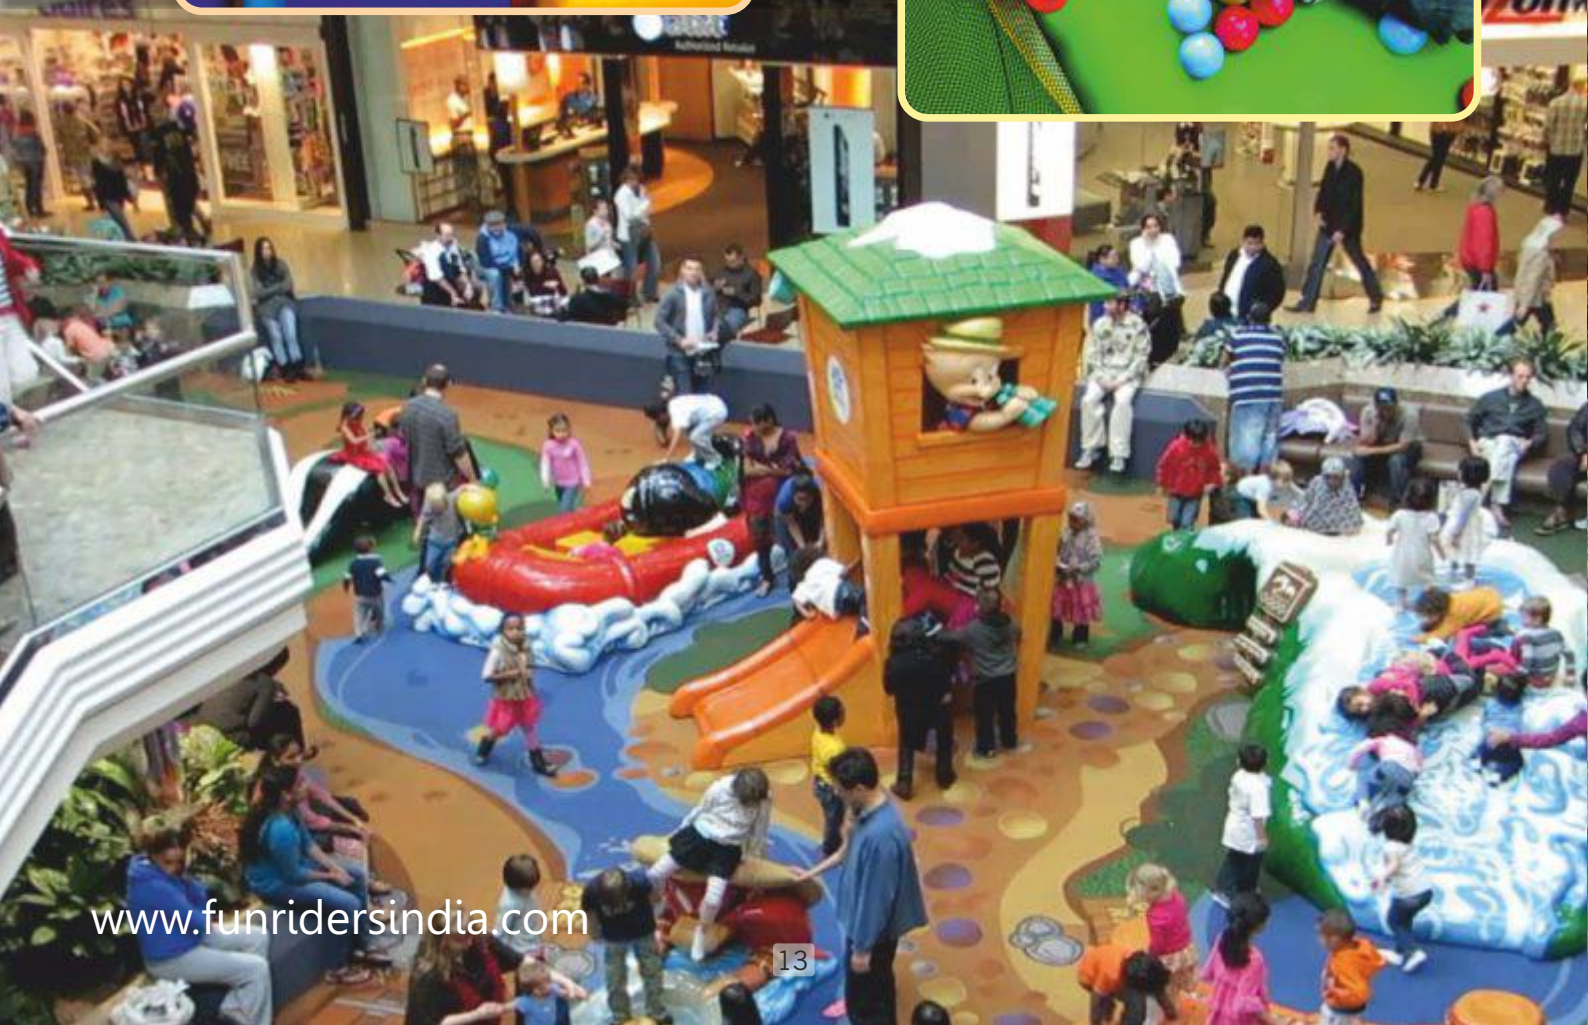

KIDS PLAY CRÈCHE @ MALL

Experience the joy of more than shopping!!!!!!!!!!

There is no need to rush home just yet. Leave the car parked right where it is and stroll over to the venue where plenty of entertainment awaits.

In today's society, it is a parent's expectation that a crèche facility be made available for shoppers along with other child related services. In any shopping complex, the inclusion of a crèche not only provides a valuable and socially caring service, it also increases the average spend of shoppers.

Developers and retailers have got the realization that a well-managed crèche has become a progressively important market factor in the success of any shopping centre. A shopper's crèche can enhance the experience of shopping by allowing the parents complete freedom to shop at ease, knowing that their children are not only being safely looked after but are also enjoying themselves in a cheerful and boosting child oriented environment.

The children can find a great assortment of play equipment including sand play, ball pool, play structure, soft obstacles, adventure series like trampoline parks and rock climbing walls, interactive play, etc. to ensure an existing and stimulating experience which they will soon want to repeat.