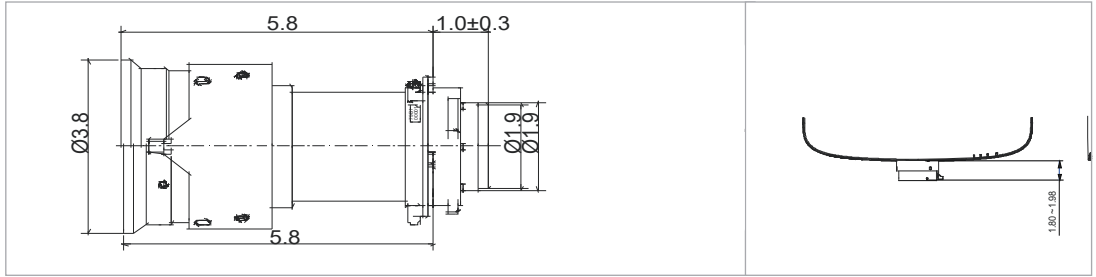

Technical Drawings

NP14ZL

Order Code: 60003221

NP40ZL