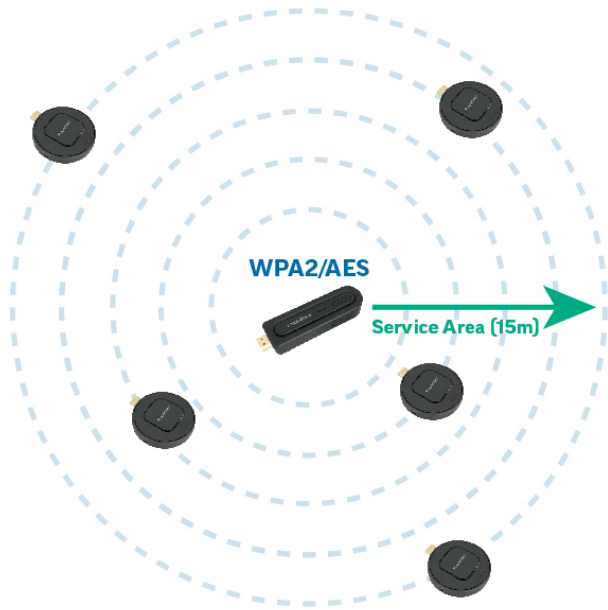

Easy to Implement, Easy to Use

SimpleShare is a point to point wireless presentation solution, which makes it incredibly easy to implement—no software downloads, no network management, and no IT burden. SimpleShare eliminates the hassle of cables and works without any configuration or installation, so that anyone can connect and share content wirelessly to any display with an HDMI input, in a matter of seconds.

Information Security

The SimpleShare platform is designed to service a radius of 15m from the receiver. In order to prevent access from unauthorized users, SimpleShare utilizes WPA2, the most

secure encryption method developed by the Wi-Fi alliance. The AES-CCMP algorithm used is a cipher key encryption with variable key size. The cipher is automatically changed at varying intervals, which prevents any possibility of information leakage or hacking.

Details

TRANSMITTER (INA-SIMTM1)

Size	82 x 72 x 20 mm
Transmitting Function	Real-time wireless mirroring Image: 1080p supported - 1920x1080p(60fps) - 1280x1024p(60fps) - 1280x720p(60fps) - 1024x768p(60fps) - 720x480p(60fps) Sound: Mono, Stereo supported
Compatible Devices	HDMI supported PC, tablet, camcorder, game console, etc; smart pad such as Galaxy Tab, iPad, and smartphone supported if gender charger is connected
Interface	HDMI (HDCP Compatible)
Communication	Direct connection of Wi-Fi 802.11n 5GHz with receiver
Power Supply	Built-in rechargeable battery with maximum charge of 3 hrs

CHARGING STATION (INA-SIMCH1)

Size	309 x 120 x 110 mm
Weight	800g
Input / Output	DC Socket / micro 5pin USB x3
Power	AC 110-220V, 50/60Hz, 0.4A
Input	DC 5V/6A
Output	5V 3.6A
Maximum Rated Power	18W
Operating Temperature	0° - 40° C
Charging Time	Approximately 2.5 hours