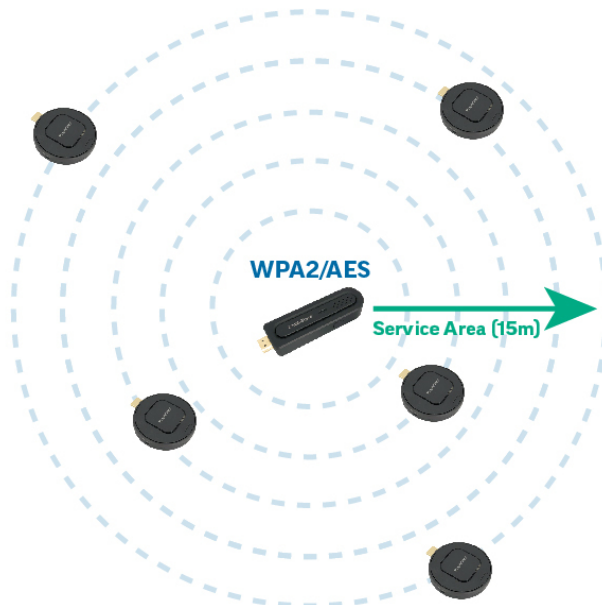

Easy to Implement, Easy to Use

SimpleShare is a point to point wireless presentation solution, which makes it incredibly easy to implement—no software downloads, no network management, and no IT burden. SimpleShare eliminates the hassle of cables and works without any configuration or installation, so that anyone can connect and share content wirelessly to any display with an HDMI input, in a matter of seconds.

Information Security

The SimpleShare platform is designed to service a radius of 15m from the receiver. In order to prevent access from unauthorized users, SimpleShare utilizes WPA2, the most secure encryption method developed by the Wi-Fi alliance. The AES-CCMP algorithm used is a cipher key encryption with variable key size. The cipher is automatically changed at varying intervals, which prevents any possibility of information leakage or hacking.

Details

TRANSMITTER (INA-SIMTM1)

Size	82 x 72 x 20 mm
Transmitting Function	Real-time wireless mirroring Image: 1080p supported - 1920x1080p(60fps) - 1280x1024p(60fps) - 1280x720p(60fps) - 1024x768p(60fps) - 720x480p(60fps) Sound: Mono, Stereo supported
Compatible Devices	HDMI supported PC, tablet, camcorder, game console, etc; smart pad such as Galaxy Tab, iPad, and smartphone supported if gender charger is connected
Interface	HDMI (HDCP Compatible)
Communication	Direct connection of Wi-Fi 802.11n 5GHz with receiver
Power Supply	Built-in rechargeable battery with maximum charge of 3 hrs