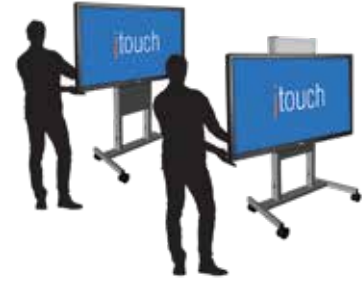

*Document viewer supports the following file types: pdf, doc, docx, xls,xlsx, ppt, pptx, avi, mkv, mpg, mpeg, mov, mp4, 3gp, rm, rmvb, jpg, jpeg, bmp, and png

	40-inch	65-inch	70-inch	75-inch	85-inch	86-inch
Small Team Area	✓					
Huddle Spaces	✓					
Offices	✓	✓				
Meeting Rooms		✓	✓	✓		
Large Meeting Rooms		✓	✓	✓	✓	✓
Classrooms		✓	✓	✓	✓	✓
Lecture Halls			✓	✓	✓	✓

“I use my iPad to cast live camera feed of what students have created to the JTouch.

-Mrs. Joy, 5th Grade School Teacher

Accessories for JTouch Displays

Mobile Carts

- Move your JTouch around the room or around the building
- Integrated cable management with flexible covers to hide cables for a clean installation
- Smooth rolling casters for effortless positioning (2 locking casters)
- Height adjustment 4-6' (1.2-1.8 m)