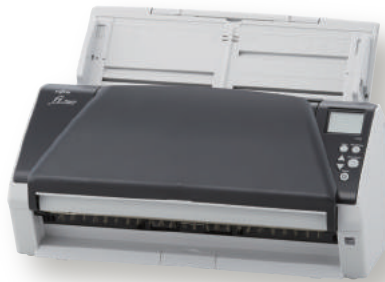

FUJITSU Image Scanner fi-7600

The fi-7600 scans document at 100 ppm/200ipm (A4 landscape 200/300 dpi) and improves work efficiency with its ability to scan a wide variety of business documents as well as capacity to load 300 sheets at a time.

- Fast scanning at 100 ppm/200 ipm
- Paper chute capacity up to 300 sheets
- Capable of handling various thicknesses and sizes
- Paper Protect function which protects against paper jams by detecting anomalies in sound (iSOP: Intelligent Sonic Paper Protection) and document length
- Flexible design and LCD panel for easy operation
- Bypass the inconvenience of making fine adjustment OCR setting with the Paperstream IP scanner driver.

Image Scanner fi-7460

THB **139,000** Excl. VAT

Scanner Type : ADF
Scanning Speed : Simplex 60 ppm
Duplex 120 ipm
Output Resolution : Maximun 1,200 dpi
Document Size : A8-A3 , Long Page Scan
@ 5,588 mm
Interface : USB 3.0
Paper Capacity : 100 sheets
Dimension : 380 x 209 x 168 mm
Weight : 7.6 kg

Image Scanner fi-7480

THB **163,000** Excl. VAT

Scanner Type : ADF
Scanning Speed : Simplex 80 ppm
Duplex 160 ipm
Output Resolution : Maximun 1,200 dpi
Document Size : A8-A3 , Long Page Scan
@ 5,588 mm
Interface : USB 3.0
Paper Capacity : 100 sheets
Dimension : 380 x 209 x 168 mm
Weight : 7.6 kg

Image Scanner fi-7600

THB **255,000** Excl. VAT

Scanner Type : ADF
Scanning Speed : Simplex 100 ppm
Duplex 200 ipm
Output Resolution : Maximun 1,200 dpi
Document Size : A8-A3 , Long Page Scan
@ 5,588 mm
Interface : USB 3.1
Paper Capacity : 300 sheets
Dimension : 236 x 432 x 214 mm
Weight : 11 kg