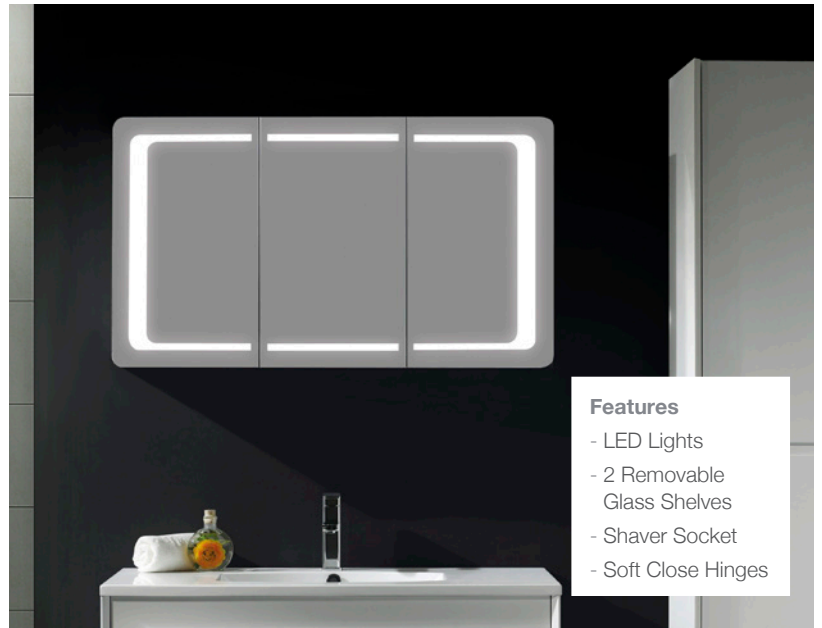

- Features**
- LED Lights
 - 2 Removable Glass Shelves
 - Shaver Socket
 - Soft Close Hinges

Line 2 Door Mirror Cabinet	Was	NOW	Code
W600 H600 D150	£599	£410	P00253 FB187/00X
W800 H600 D150	£639	£445	P00254 FB204/00X