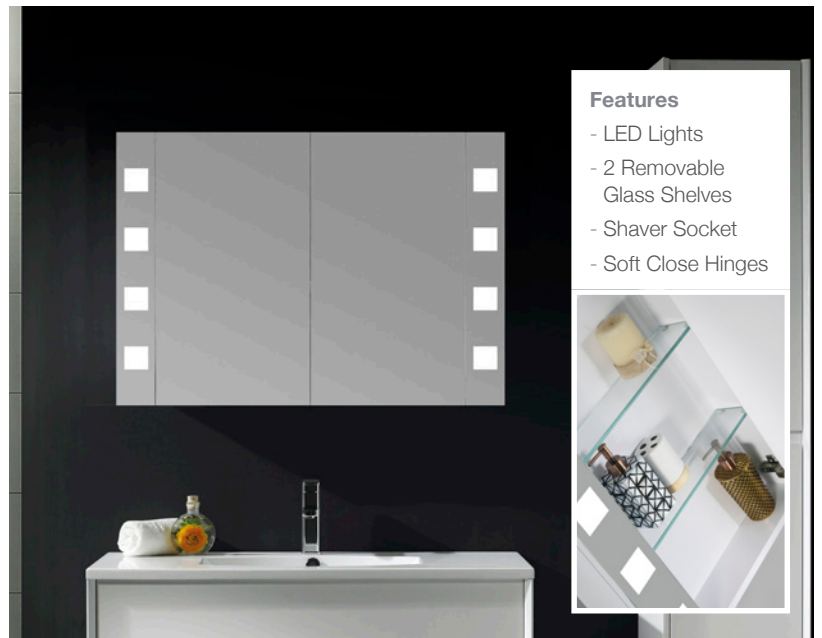

1. **Features**
2. LED Lights
   - 2 Removable Glass Shelves
   - Shaver Socket
   - Soft Close Hinges