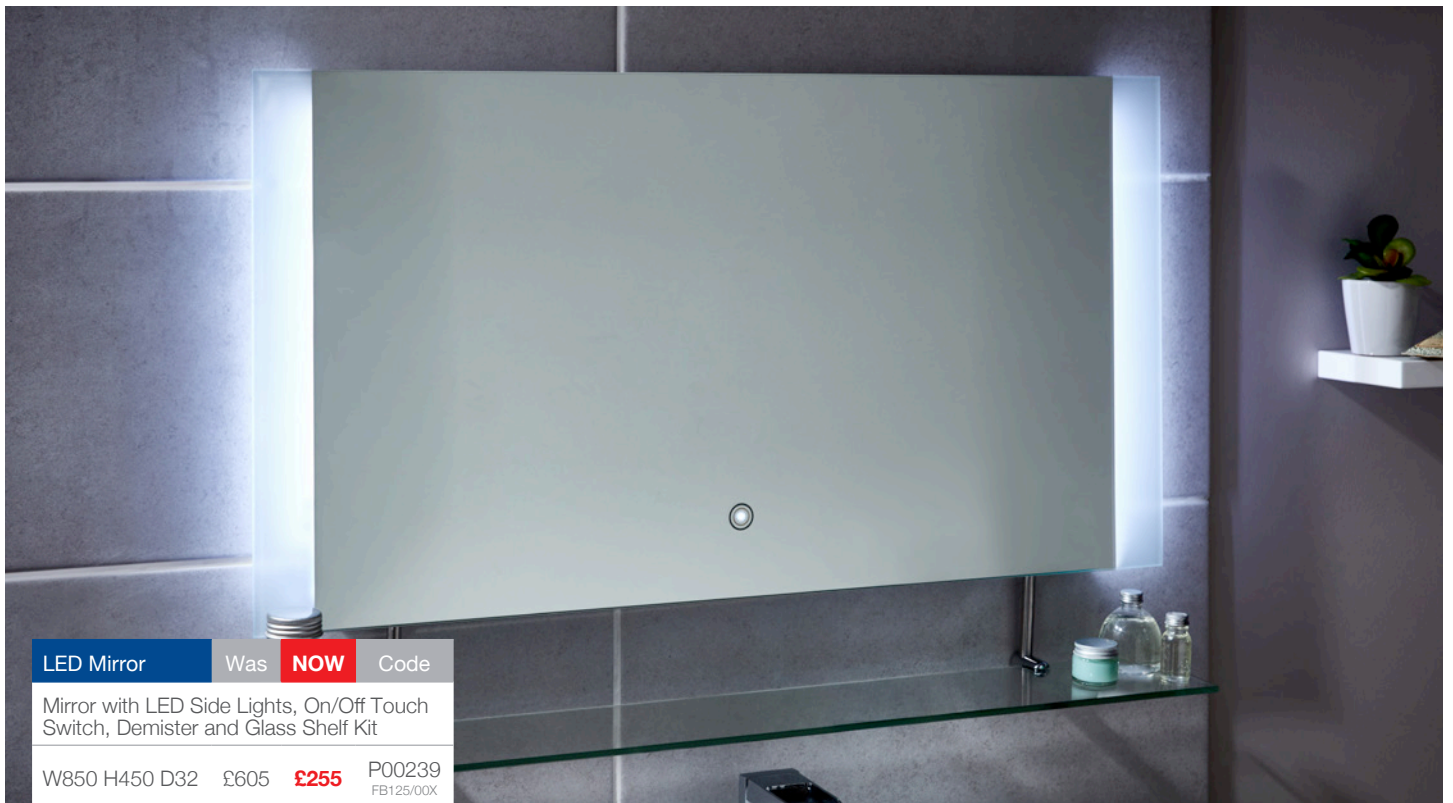

LED Mirror	Was	NOW	Code
Mirror with LED Side Lights, On/Off Touch Switch, Demister and Glass Shelf Kit			
W850 H450 D32	£605	£255	P00239 FB125/00X

LED Mirror	Was	NOW	Code
Mirror with LED Side Lights, Magnifying Mirror and On/Off Sensor Switch			
W775 H500 D32	£475	£239	P00243 FB121/00X