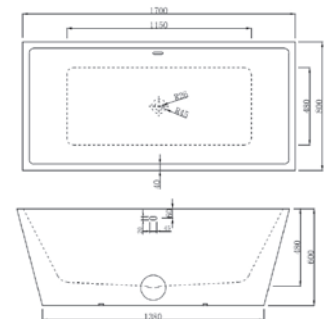

Minimal	Was	NOW	Code

1700 x 800mm
Twin Skinned
Double Ended Bath

£1,599 **£799**

P00560*
FB367/00X

25% OFF
a Round or Square Freestanding Bath Shower Mixer with this bath - **See page 44**