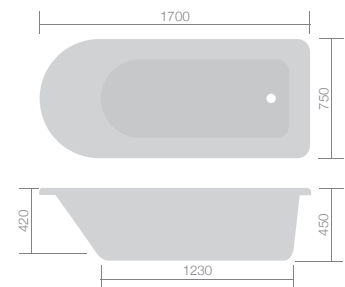

Earl	Was	NOW	Code
1700 x 750mm inc. Ball & Claw Foot Set	£1,099	£745	P00565 FB357/00X

Bath Waste	Was	NOW	Code
Non-Exposed	£40	£29	P00566 FB14/00X

Bath Waste	Was	NOW	Code
Exposed	£115	£99	P00567 FB52/00X