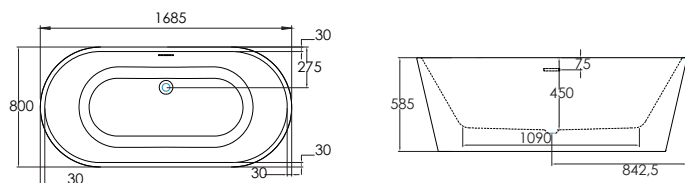

Round	Pressure	Was	NOW	Code
Freestanding Bath Shower Mixer	P2	£515	£285	P00561 FB131/00X

Round	Was	NOW	Code	25% OFF a Round or Square Freestanding Bath Shower Mixer with this bath
1680 x 780mm Twin Skinned Double Ended Bath	£1,395	£599	P00557* FB349/00X	