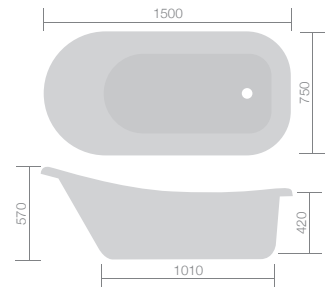

Grace	Was	NOW	Code
1500 x 750mm inc. Ball & Claw Foot Set	£1,099	£710	P00564 FB346/00X