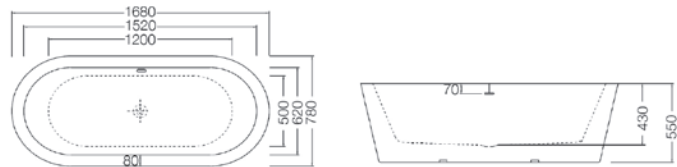

Round	Pressure	Was	NOW	Code
Freestanding Bath Shower Mixer	P2	£515	£285	P00561 FB131/00X

Round	Was	NOW	Code	25% OFF a Round or Square Freestanding Bath Shower Mixer with this bath
1680 x 780mm Twin Skinned Double Ended Bath	£1,395	£599	P00557* FB349/00X