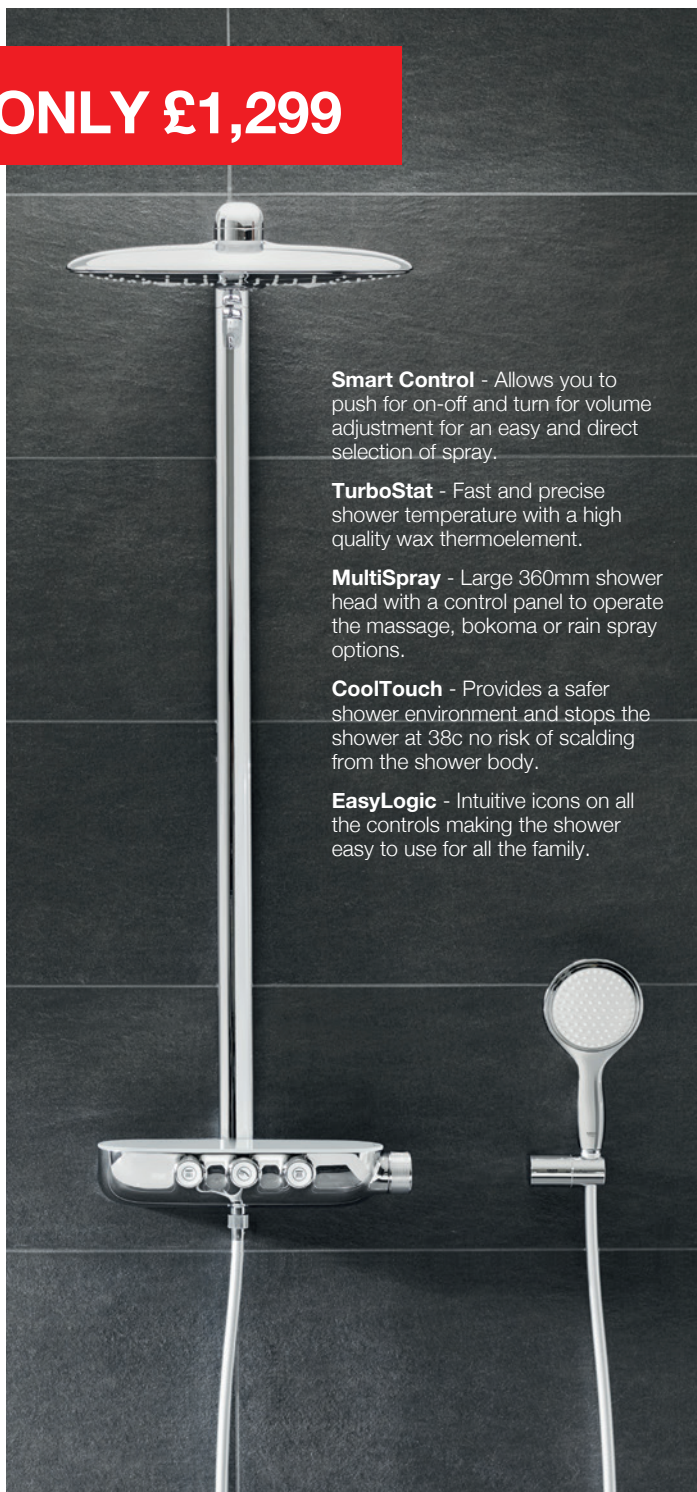

Plaza	Height	Pressure	Was	NOW	Code
200mm Fixed Head, Hand Set and Bar Valve	935.5-1250.5mm	P1	£465	£249	P00489 FB128/00X

Shower Pack 1	Pressure	Was	NOW	Code
Twin Concealed Valve with 200mm Head and Arm	P2	£445	£255	P00490 FB116/00X

Shower Pack 2	Pressure	Was	NOW	Code
Twin Concealed Valve with 200mm Head and Arm	P2	£435	£235	P00491 FB109/00X

Shower Pack 3	Pressure	Was	NOW	Code
Triple Concealed Valve with 200mm Head, Arm and Slide Rail Kit	P2	£680	£339	P00492 FB154/00X

Shower Pack 4	Pressure	Was	NOW	Code
Triple Concealed Valve with 200mm Head, Arm and Slide Rail Kit	P2	£605	£339	P00493 FB154/00X

ONLY £1,299

Smart Control - Allows you to push for on-off and turn for volume adjustment for an easy and direct selection of spray.

EasyLogic - Intuitive icons on all the controls making the shower easy to use for all the family.

Grohe Rainshower 360	Pressure	Was	NOW	Code
360 x 200mm Chrome Shower Head, 500mm Shower Arm, Power&Soul® 115 Hand Shower with 1750mm SilverFlex, Adjustable Parking Bracket	P2	£1,355	£1,299	P00494 FB905/00X