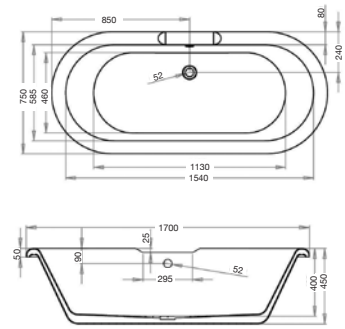

Wessex	Was	NOW	Code
1700 x 750mm inc. Ball & Claw Foot Set	£1,099	£710	P00563 FB346/00X