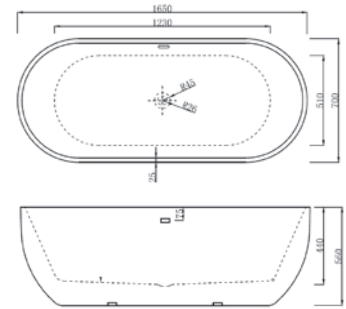

Modern	Was	NOW	Code

1650 x 700mm
Twin Skinned
Double Ended
Bath

£1,599 **£799**

P00559*
FB365/00X

25% OFF
a Round or Square Freestanding Bath Shower Mixer with this bath - **See page 44**