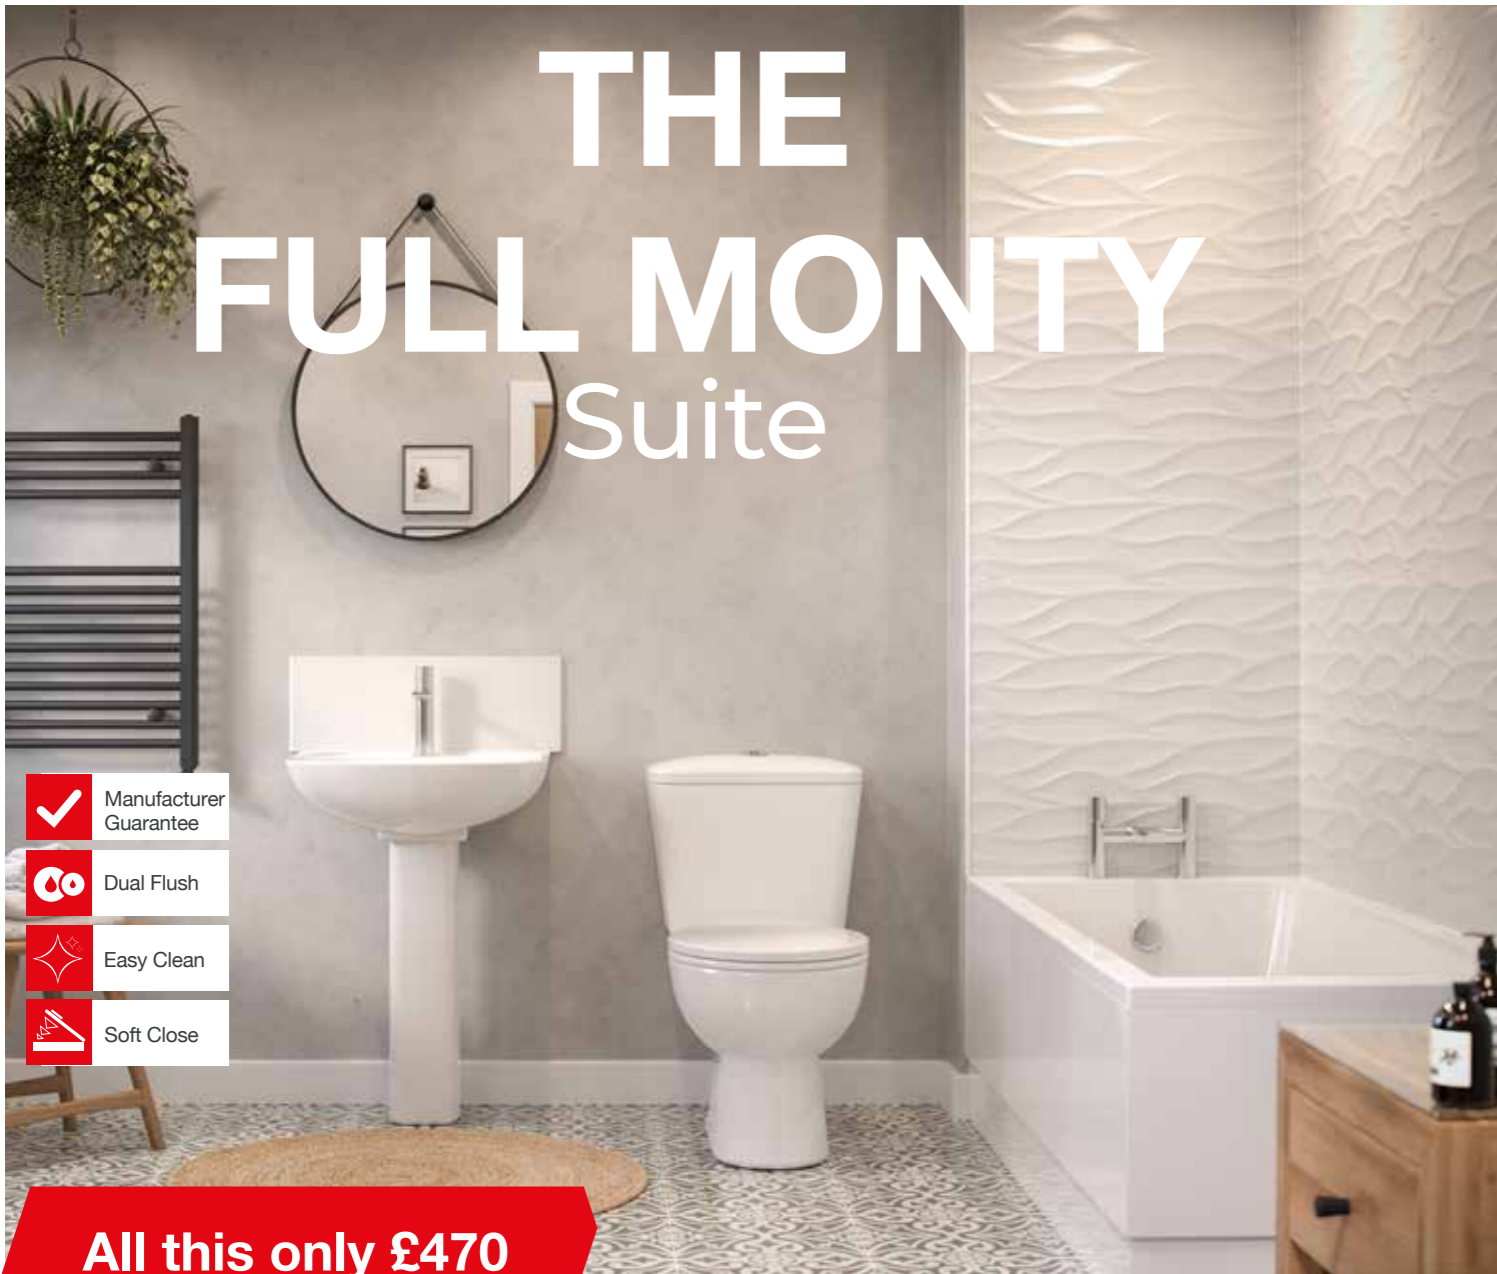

THE FULL MONTY Suite

-  Manufacturer Guarantee
-  Dual Flush
-  Easy Clean
-  Soft Close

All this only £470

Full Suite Includes:

- > 1700 x 700mm Single Ended Bath
- > 1700mm Acrylic Front Panel
- > WC inc. Soft Close Seat
- > 560mm 1 Tap Hole Basin & Ped
- > Basin Mixer
- > Bath Taps
- > Chrome Wastes