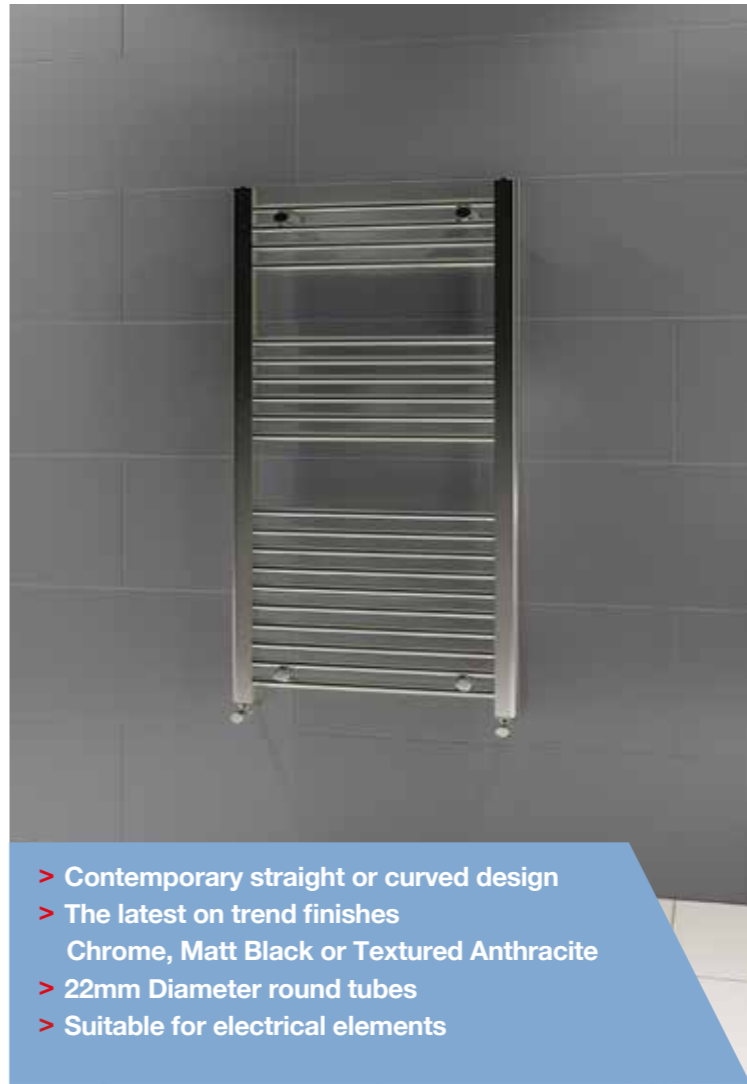

- > Contemporary straight or curved design
- > The latest on trend finishes
  Chrome, Matt Black or Textured Anthracite
- > 22mm Diameter round tubes
- > Suitable for electrical elements