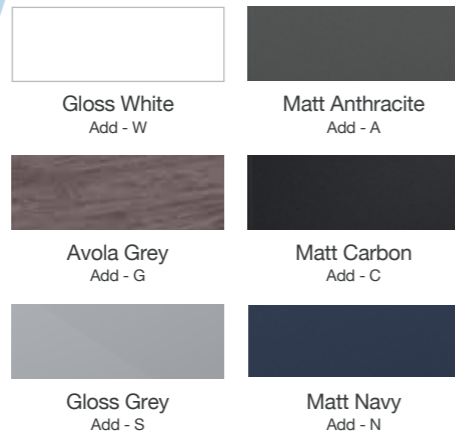

To make a colour selection, simply add the letter to the end of the 'P' code. For example, P00905W for Gloss White.

Full suite	RRP	NOW	Gloss White	Matt Anthracite	Avola Grey	Matt Carbon	Gloss Grey	Matt Navy
Aquatrend Full Suite	£2,825	£1,269	P00855W FB580/00X	P00856A FB580/00X	P00857G FB580/00X	P00858C FB580/00X	P00859S FB580/00X	P00860N FB580/00X