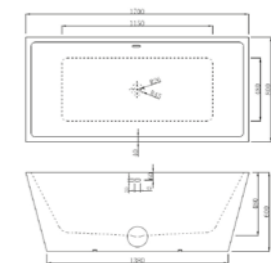

Minimal
1700 x 800mm Twin Skinned Double Ended Bath

RRP	NOW	Code
£1,949	£955	P00560 FB459/00X