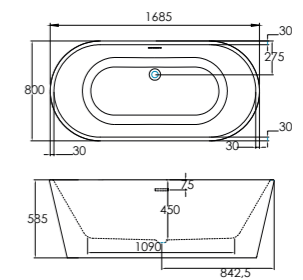

Sleek
1685 x 800mm Twin Skinned Double Ended Bath

RRP	NOW	Code
£1,949	£955	P00558 FB459/00X