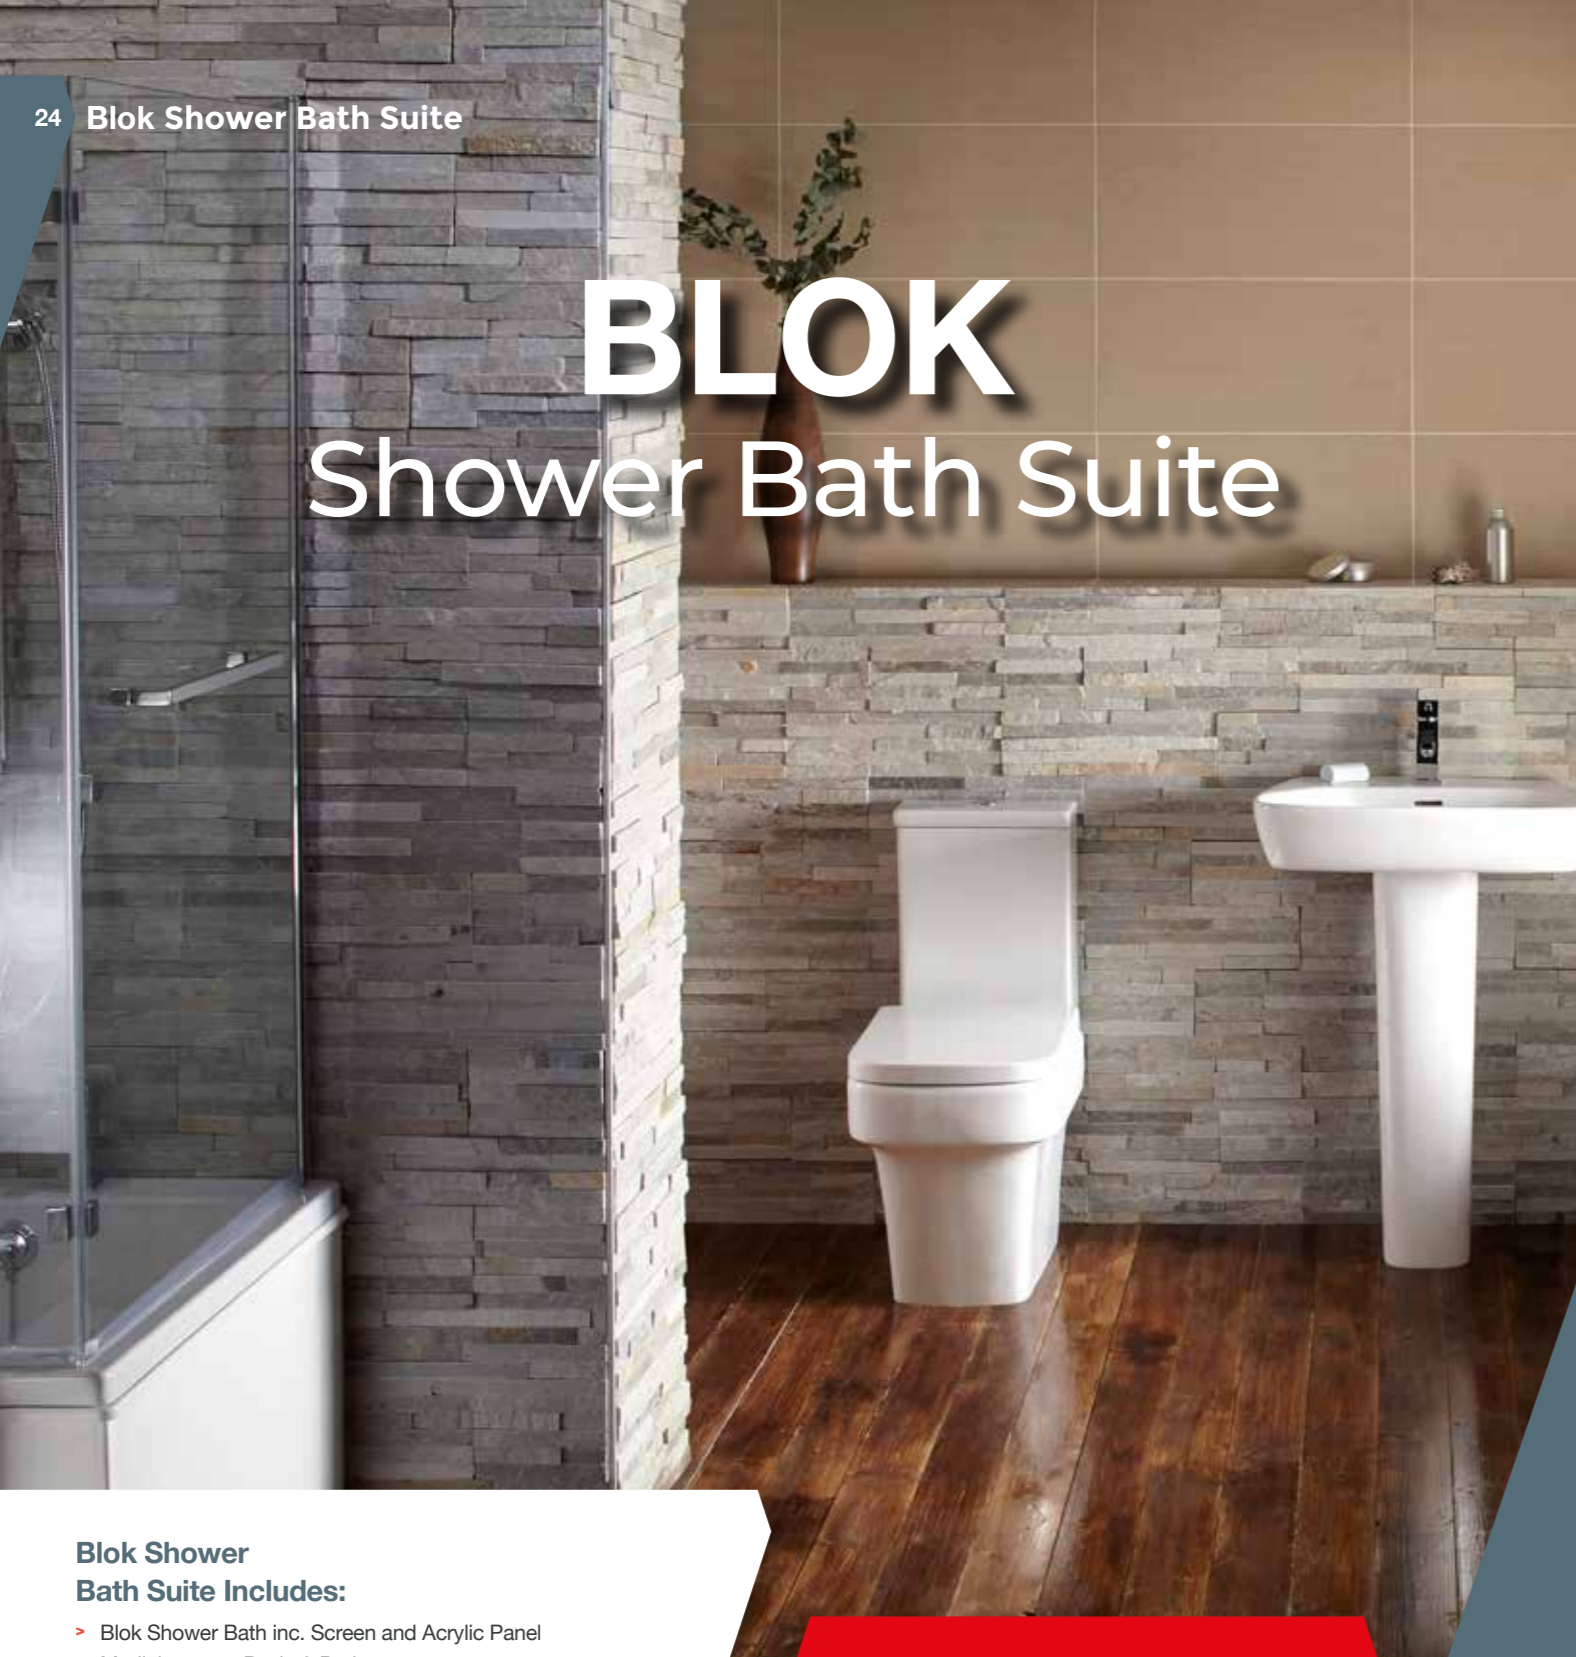

BLOK

Shower Bath Suite

Blok Shower Bath Suite Includes:

- > Blok Shower Bath inc. Screen and Acrylic Panel
- > Medici 600mm Basin & Ped
- > Medici WC inc. Soft Close Seat
- > Ixos Basin Mixer
- > Ixos Bath Filler
- > Chrome Wastes

Blok	RRP	NOW	Code
Shower Bath Suite	£2,449	£1,299	P00107 FB769/00X

N.B. Only available as stated. No changes can be made to this suite. Please state LH or RH when ordering.