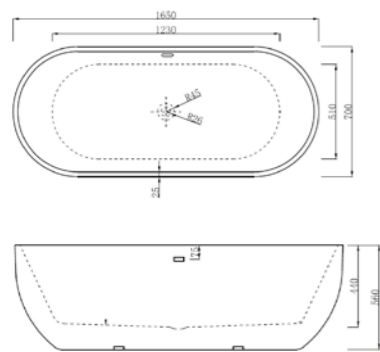

Modern
1650 x 700mm Twin Skinned Double Ended Bath

RRP	NOW	Code
£1,925	£959	P00559 FB439/00X