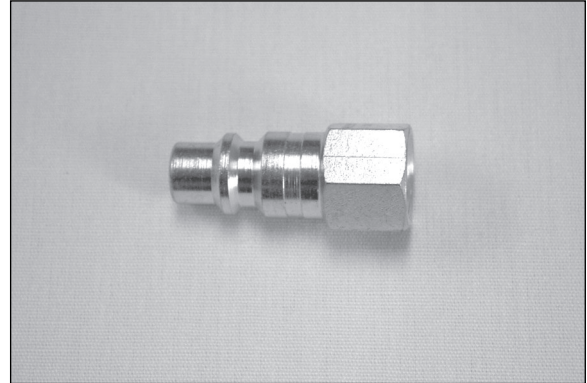

INDUSTRIAL INTERCHANGE 3/8" & 1/2" CAPACITIES

The **Full-Bore Series** is a premium automatic-type one-way shutoff coupler that offers a pressure-relieving feature that fully vents downstream air, making connection/disconnection fast and easy, and reduces hose whip. The unique straight-through design eliminates restrictive springs and poppet valves, allowing unimpeded air flow. Since two sleeves must be actuated in sequence to bleed off backpressure and release the plug, accidental uncoupling is virtually eliminated.

MALE END CONNECTIONS

SOCKET

Body Size	Socket Part #	Thread Size
3/8"	23203-013	3/8" NPT
	23203-014	1/2" NPT
1/2"	23204-014	1/2" NPT
	23204-015	3/4" NPT

PLUG

Body Size	Plug Part #	Male End Connections
3/8"	23903-210	1/4" NPT
	23903-310	3/8" NPT
	23903-410	1/2" NPT
1/2"	23904-310	3/8" NPT
	23904-410	1/2" NPT

VISIT OUR WEB SITE AT
www.fluidlinecomponents.com

FOR THE LATEST PRODUCT INFORMATION AND
TO REQUEST PRODUCT LITERATURE

FEMALE END CONNECTIONS

SOCKET

Body Size	Socket Part #	Thread Size
3/8"	23203-300	3/8" NPT
	23203-004	1/2" NPT
1/2"	23204-400	1/2" NPT
	23204-005	3/4" NPT

PLUG

Body Size	Plug Part #	Female End Connections
3/8"	23903-200	1/4" NPT
	23903-300	3/8" NPT
1/2"	23904-003	3/8" NPT
	23904-400	1/2" NPT

HOSE BARB END CONNECTIONS

SOCKET

Body Size	Socket Part #	Hose I.D.
3/8"	23203-024	3/8"
	23203-025	1/2"
1/2"	23204-025	1/2"
	23204-026	3/4"