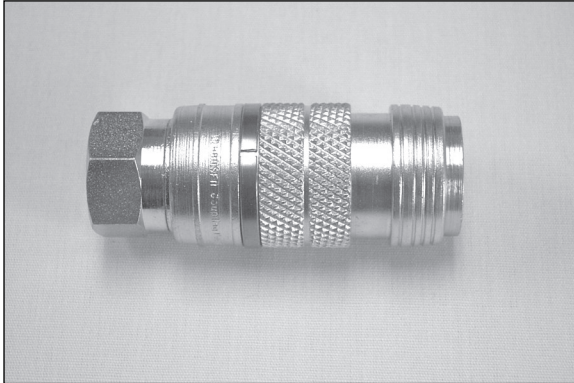

INDUSTRIAL INTERCHANGE 3/8" & 1/2" CAPACITIES

The **Full-Bore Series** is a premium automatic-type one-way shutoff coupler that offers a pressure-relieving feature that fully vents downstream air, making connection/disconnection fast and easy, and reduces hose whip. The unique straight-through design eliminates restrictive springs and poppet valves, allowing unimpeded air flow. Since two sleeves must be actuated in sequence to bleed off backpressure and release the plug, accidental uncoupling is virtually eliminated.

PART DESCRIPTION	MATERIAL
Socket Body	Carbon Steel
Socket Sleeve	Carbon Steel
Socket Sleeve Spring	Hard Drawn Steel Wire
Socket Ends	Carbon Steel
Socket Valve	Carbon Steel
Socket Valve Spring	Hard Drawn Steel Wire
Socket Valve Washer	Buna-N
Socket Locking Balls	Carbon Steel
Plug Body	Carbon Steel

MALE END CONNECTIONS

SOCKET

Body Size	Socket Part #	Thread Size
3/8"	23203-013	3/8" NPT
	23203-014	1/2" NPT
1/2"	23204-014	1/2" NPT
	23204-015	3/4" NPT

PLUG

Body Size	Plug Part #	Male End Connections
3/8"	23903-210	1/4" NPT
	23903-310	3/8" NPT
	23903-410	1/2" NPT
1/2"	23904-310	3/8" NPT
	23904-410	1/2" NPT

VISIT OUR WEB SITE AT
www.fluidlinecomponents.com

FOR THE LATEST PRODUCT INFORMATION AND
TO REQUEST PRODUCT LITERATURE

FEMALE END CONNECTIONS

SOCKET

Body Size	Socket Part #	Thread Size
3/8"	23203-300	3/8" NPT
	23203-004	1/2" NPT
1/2"	23204-400	1/2" NPT
	23204-005	3/4" NPT