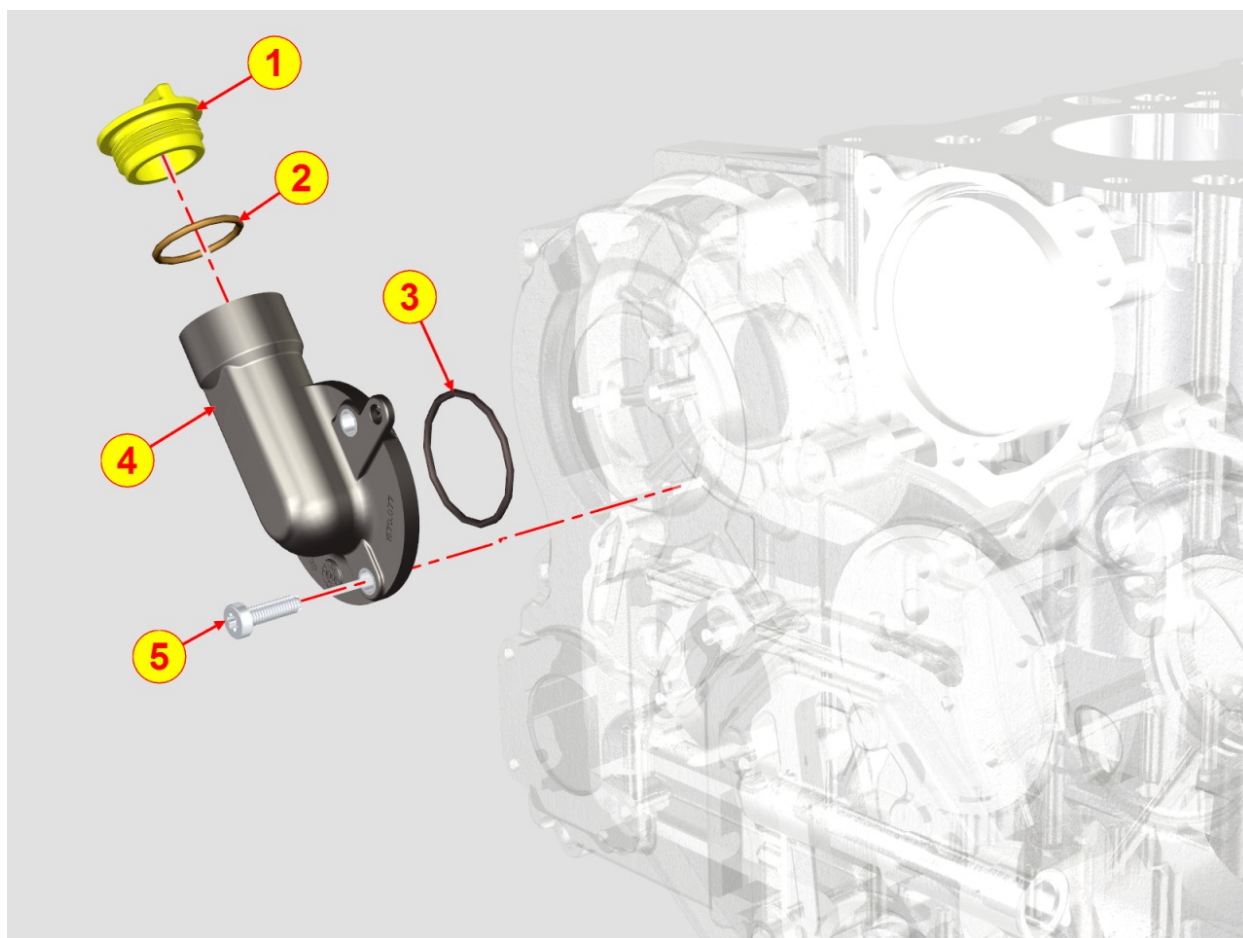

8048700030 - OIL FILLING KIT

Pos	Kit	Included In	Code	Description	Qty	Old Code	Tech. Info
1			ED0090321290-S	PLUG	1		
2			ED0012000820-S	O RING	1		
3			ED0012010980-S	O RING 3168	1		
4			ED0015700770-S	OIL FILL ASSY	1		
5			ED0097610460-S	SELF TAPPING SCREW M6X20	3