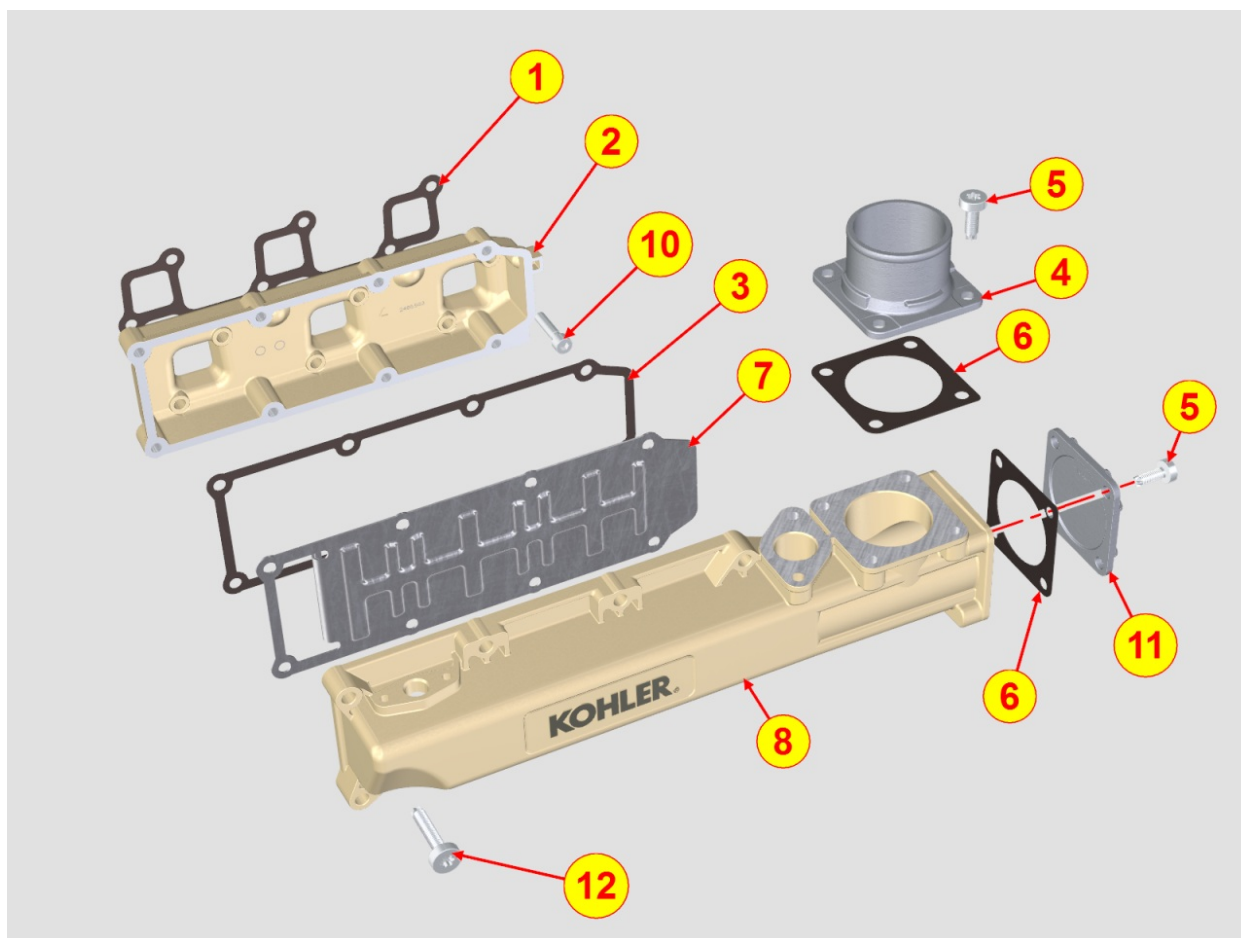

8080700110 - AIR INLET MANIFOLD / AIR FILTER

Pos	Kit	Included In	Code	Description	Qty	Old Code	Tech. Info
1			ED0048200860-S	INTAKE MANIFOLD GASKET	1		
2			ED0024865930-S	BACK INTAKE MANIFOLD	1		
3			ED0048200950-S	INTERM.INTAKE MANIFOLD GASKET	2		
4			ED0038661490-S	INTAKE MANIFOLD FLANGE	1		
5			ED0097610480-S	SELF TAPPING SCREW M8x22	4		
6			ED0048200920-S	INTAKE FLANGE GASKET	2		
7			ED0051111320-S	INTAKE MANIFOLD STEEL	1		
8			ED0024865940-S	FRONT INTAKE MANIFOLD	1		
10			ED0097320630-S	CAPSCREW	6		
11			ED0063707710-S	PLATE	1		
12			ED0097610500-S	SCREW M8x42	8