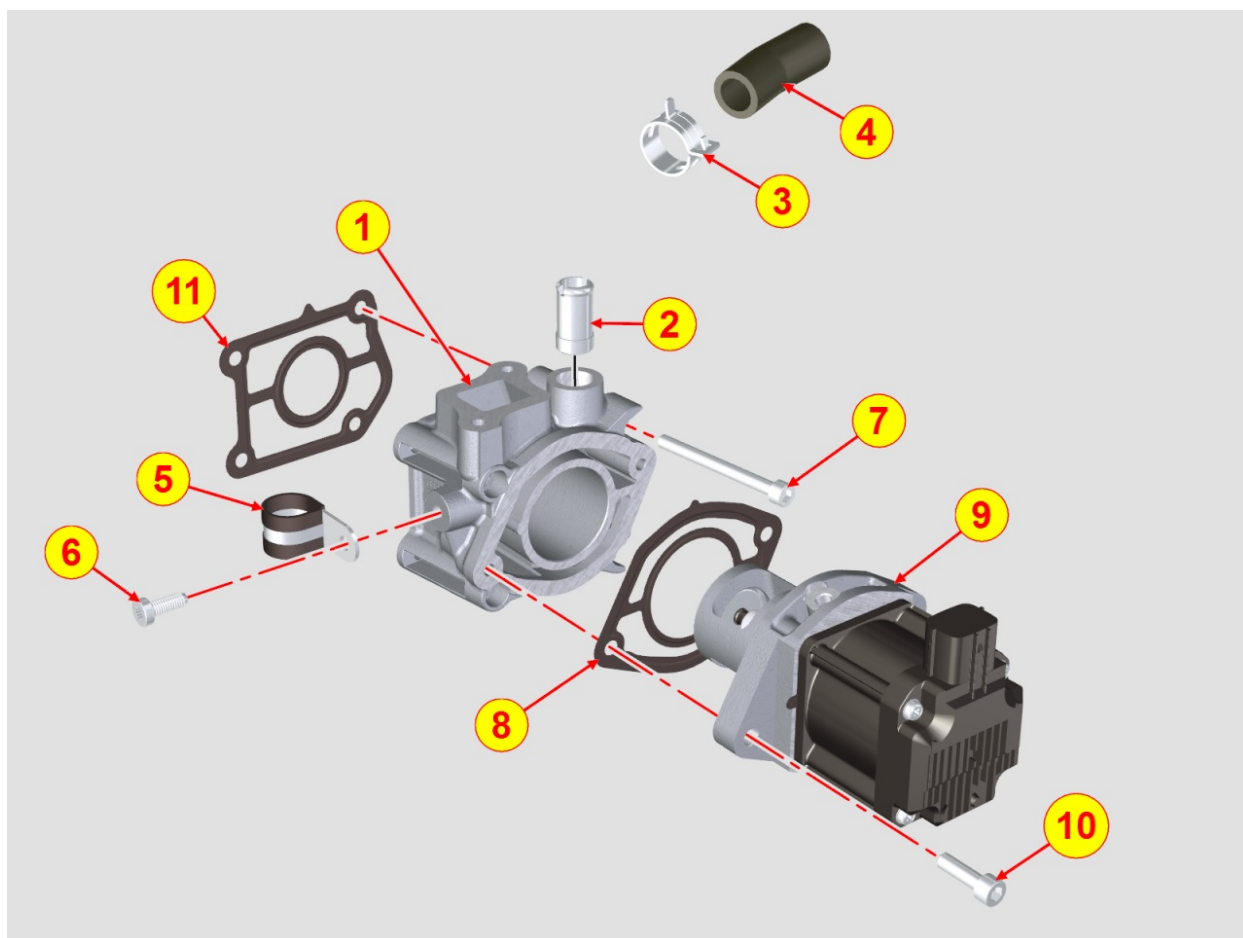

8089700120 - EGR VALVE

Pos	Kit	Included In	Code	Description	Qty	Old Code	Tech. Info
1			ED0038651430-S	EGR FLANGE	1		⚠
2			ED0072850010-S	WATER CONNECTION	1		⚠
2		(A)		Pos. 1			
3			ED0036302420-S	SPRING BEND CLAMP D.23	2		
4			ED0093055730-S	HOSE, EGR COOLER-EGR FL.CONN.	1		⚠
5			ED0036172540-S	CLAMP	1		
5			ED0036302000-S	FASCETTA/CLAMP N	1		
6			ED0097610450-S	SELF TAPPING SCREW M6X16	1		
7			ED0097320900-S	SCREW	4		
8			ED0047600630-S	GASKET	1		
9			ED0097001860-S	EGR VALVE	1		
10			ED0017601310-S	BOLT	2		
11			ED0047600660-S	GASKET	1