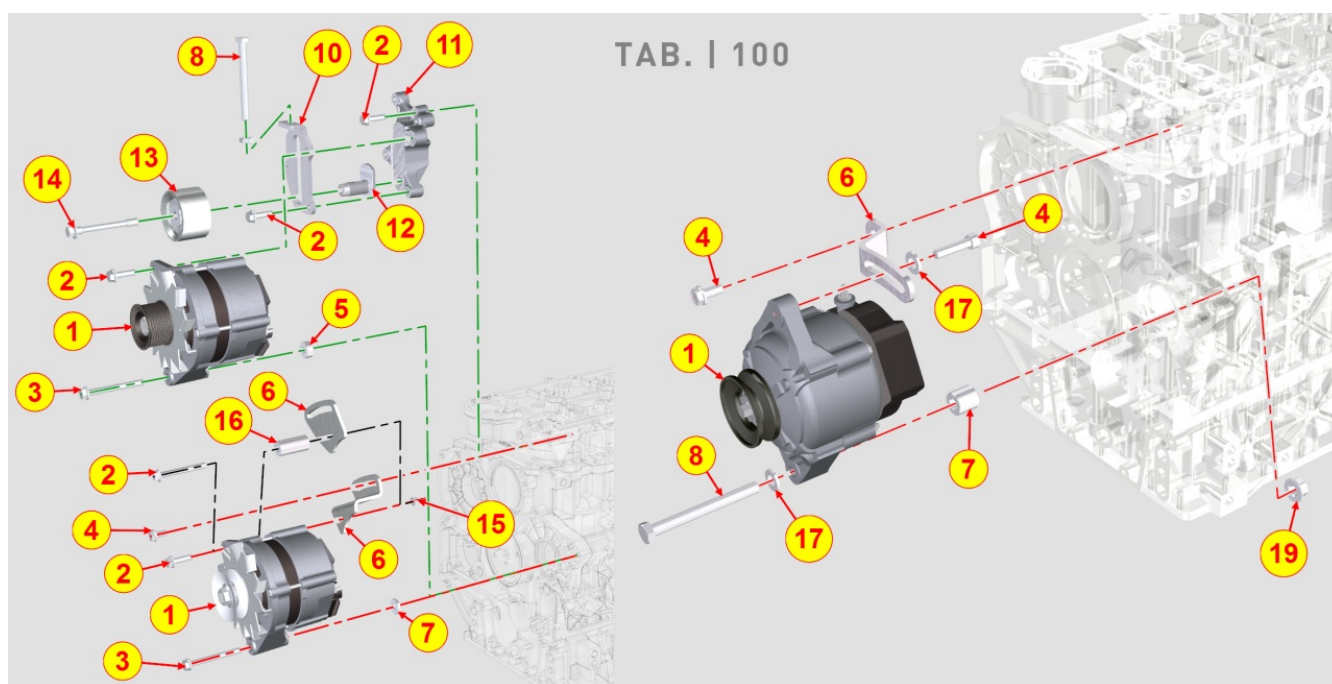

8100700050 - VOLTAGE ALTERNATOR

Pos	Kit	Included In	Code	Description	Qty	Old Code	Tech. Info
1			ED0011574210-S	ALTERNATOR 14V 80A	1		
2			ED0017701880-S	VITE TE M8X70 FLANG.MATR.GRAZIANO 71959	1		
3			ED0017702010-S	BOLT M8X80	1		
4			ED0017701500-S	BOLT	1		
6			ED0085464470-S	80A ALTERNATOR BRACKET	1		
7			ED0035276510-S	SPACER FOR EXTERNAL ALTERNATOR	1		
15			ED0032401640-S	HEX.NUT	1		
16			ED0035251430-S	SPACER	1