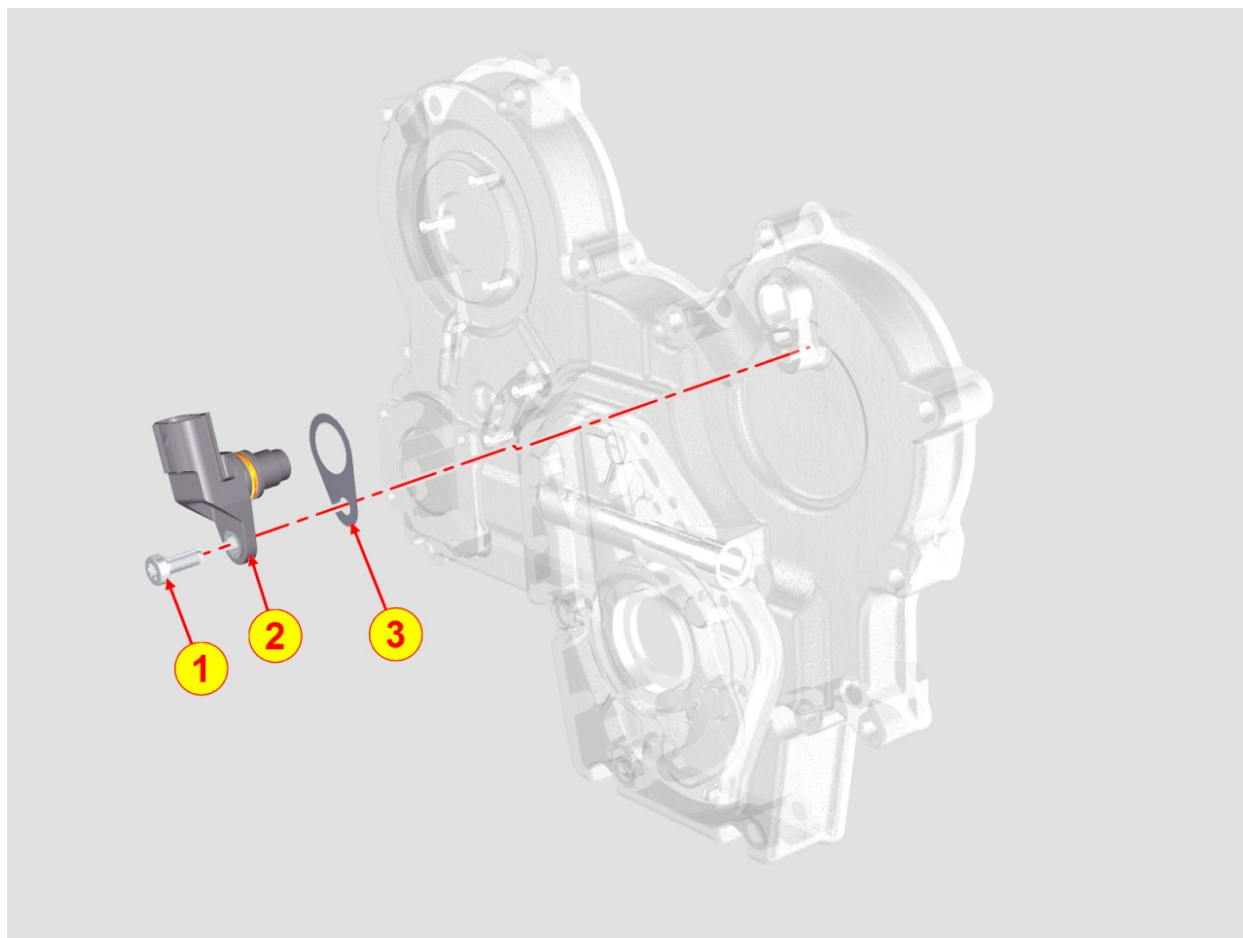

8153700020 - PHASE SENSOR

Pos	Kit	Included In	Code	Description	Qty	Old Code	Tech. Info
1			ED0097610460-S	SELF TAPPING SCREW M6X20	1		
2			ED0080891610-S	CAM SENSOR	1		
3			ED0051511380-S	CAMSHAFT GEAR SENSOR SHEET MET	1