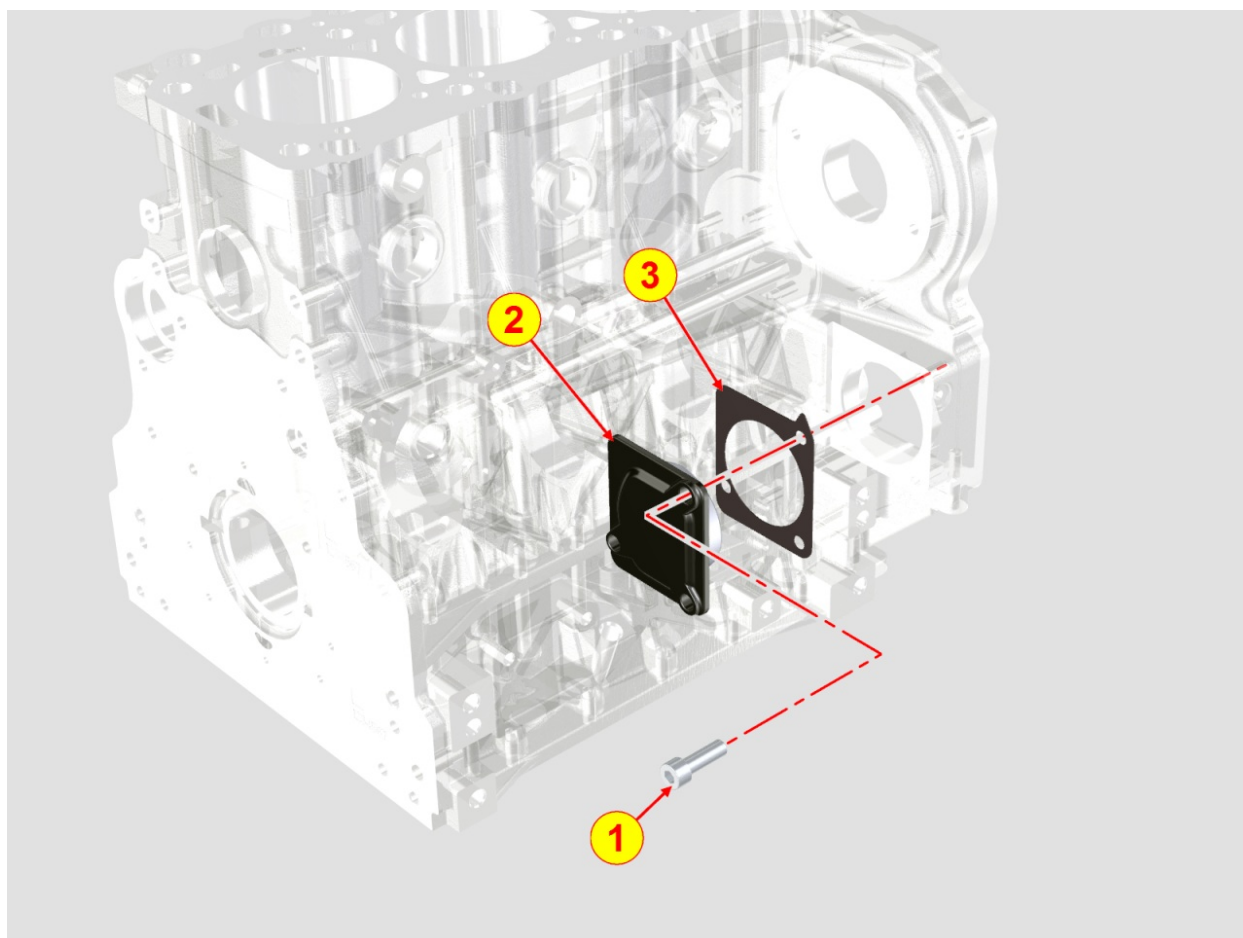

8140700010 - HYDRAULIC PUMP ADAPTER ON 3rd PTO

Pos	Kit	Included In	Code	Description	Qty	Old Code	Tech. Info
1			ED0097304550-S	SCREW M8X25	3		
2			ED0026500670-S	MACHINED 3PTO COVER	1		
3			ED0045802550-S	3RD PTO GASKET	1