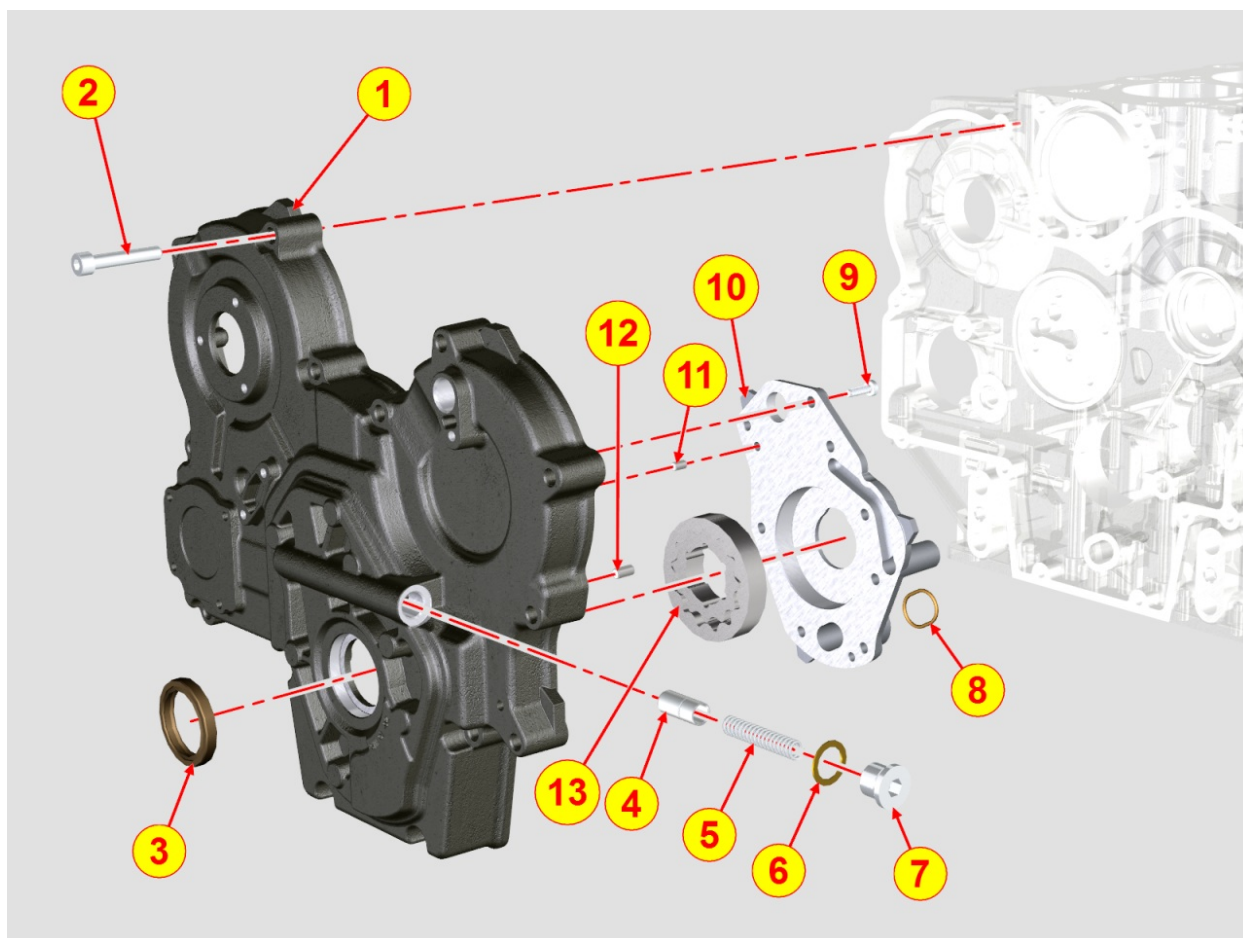

8027700200 - TIMING SYSTEM CLOSURE PLATE

Pos	Kit	Included In	Code	Description	Qty	Old Code	Tech. Info
1	(A)		ED0066580390-S	OIL PUMP CARTER ASSY	1		
2			ED0097300320-S	SCREW	15		
3			ED0012135500-S	OIL SEAL RING38X50X7 CHO	1		
4	(A)		ED0064950810-S	CURSOR	1		
5	(A)		ED0056250300-S	SPRING	1		
6	(A)		ED0046700190-S	GASKET	1		
7	(A)		ED0090150110-S	CAP	1		
8			ED0012000810-S	RING	1		
9	(A)			Pos. 1			
10	(A)			Pos. 1			
11	(A)			Pos. 1			
12			ED0084000200-S	PARAL.PIN	2		
13	(A)			Pos. 1