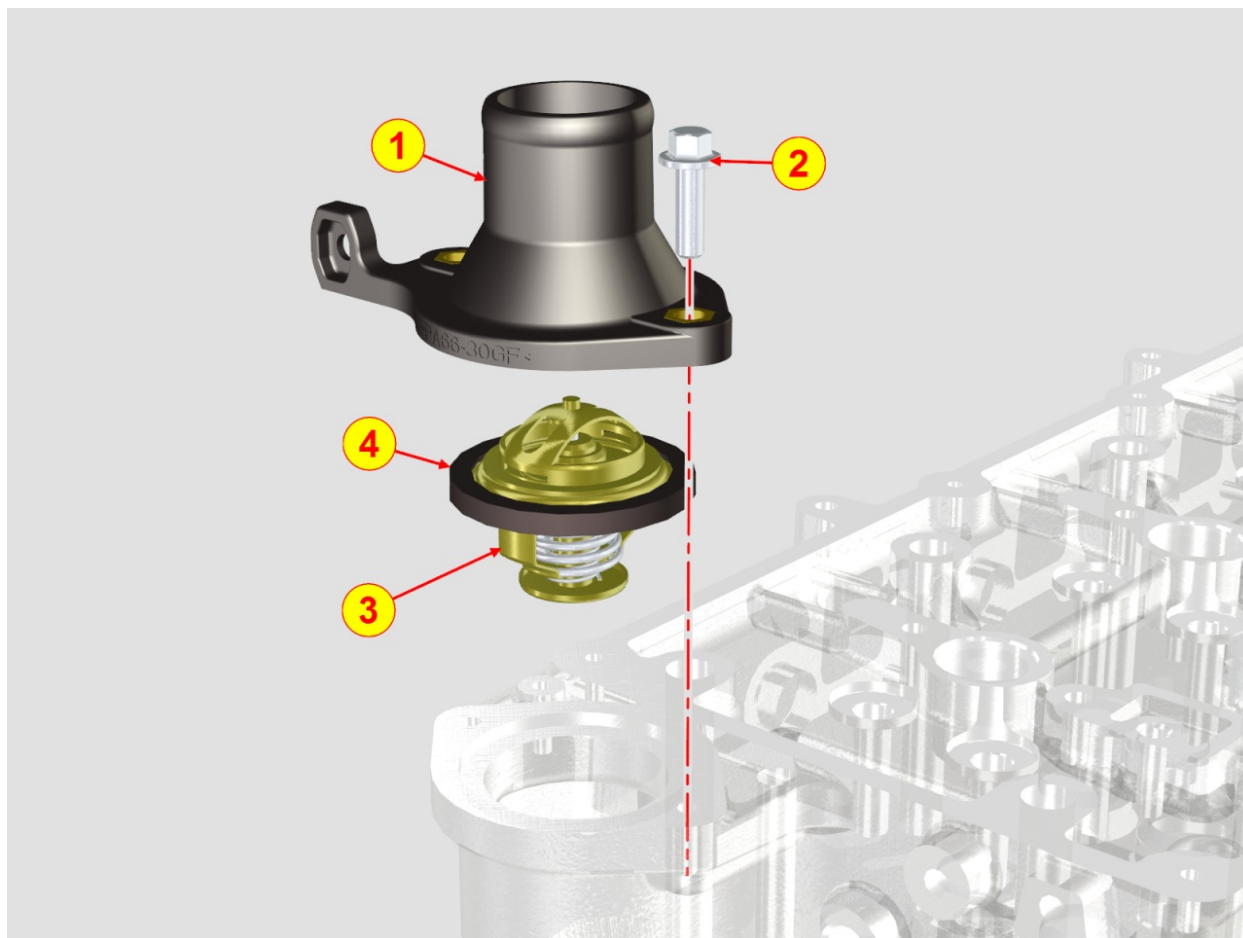

8074700060 - THERMOSTAT UNIT

Pos	Kit	Included In	Code	Description	Qty	Old Code	Tech. Info
1			ED0027505490-S	THERMOSTAT COVER	1		
2			ED0017601310-S	BOLT	2		
3	(A)		ED0091950030-S	THERMOSTATIC VALVE ASSY	1		
4		(A)	ED0044201220-S	GASKET FOR THERMOSTATICS VALVE	1