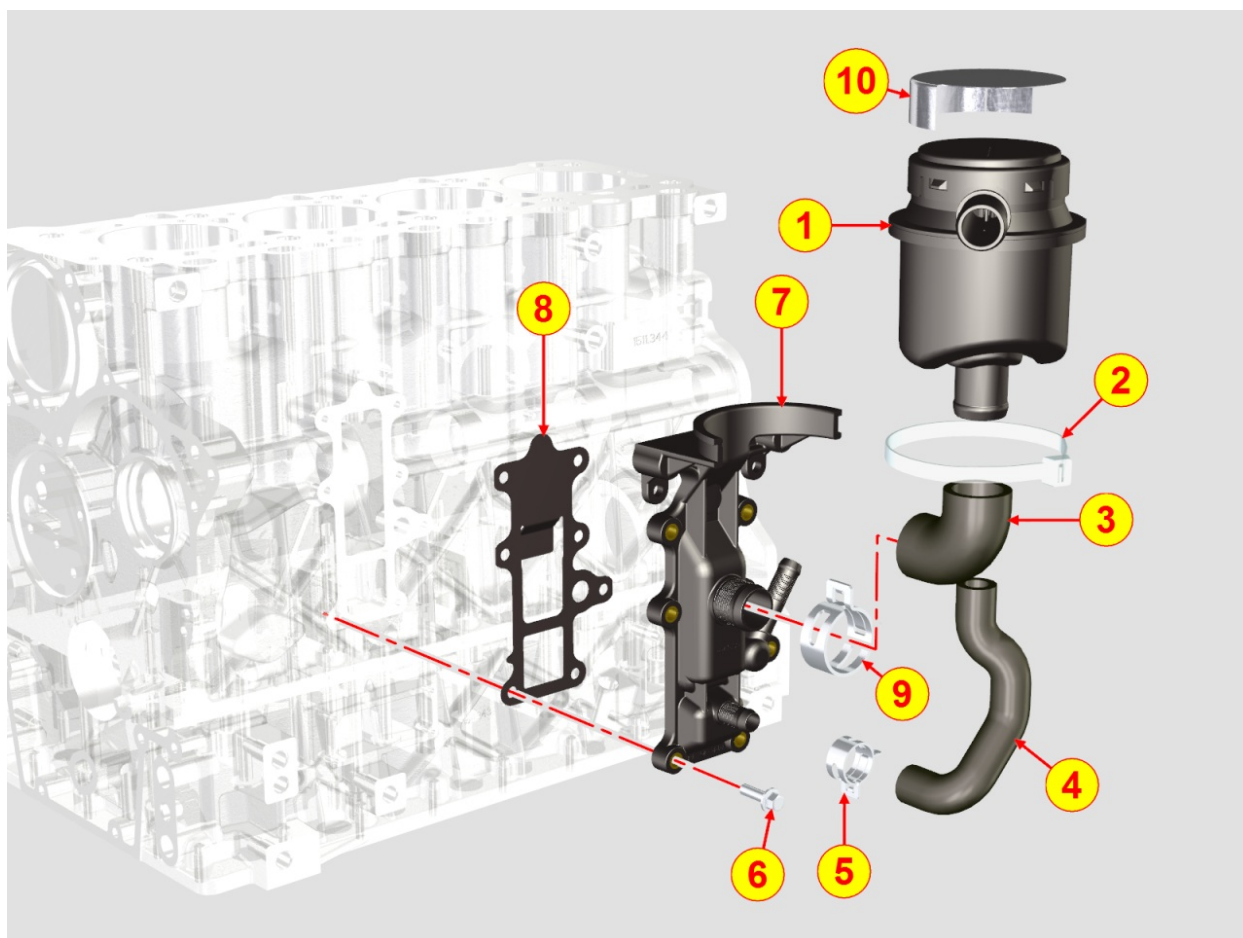

8045700140 - BREATHER SYSTEM

Pos	Kit	Included In	Code	Description	Qty	Old Code	Tech. Info
1			ED0028713260-S	OIL SEPARATOR MAHLE	1		
2			ED0024711110-S	COLLAR	1		
3			ED0094001820-S	BLOW BY HOSE	1		
4			ED0094001880-S	BLOW BY SEPAR. RETURN OIL PIPE	1		
5			ED0036302440-S	SPRING BEND CLAMP D.20	2		
6			ED0017601310-S	BOLT	7		
7			ED0038651190-S	ASSY BLOW BLY FLANGE	1		
8			ED0047757490-S	BLOW BY COVER GASKET	1		
9			ED0036302480-S	SPRING BEND CLAMP D.32	2		
10			ED0069278140-S	BLOW BY THERMAL SHIELD	1