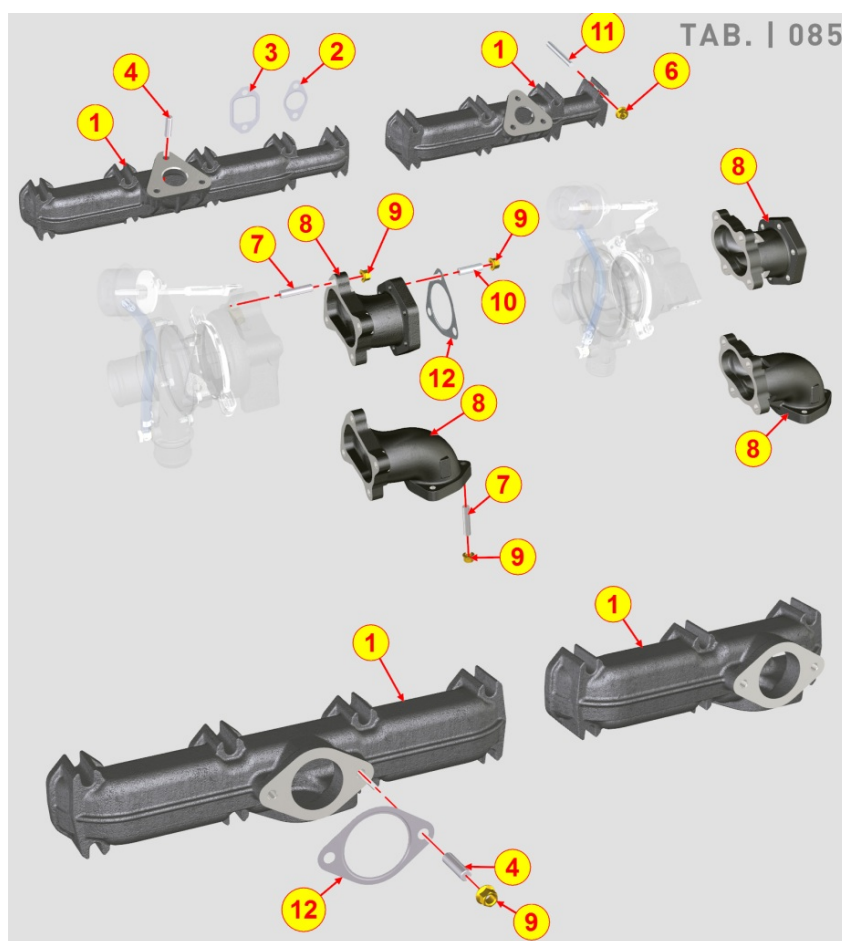

8085700090 - EXHAUST GAS MANIFOLD

Pos	Kit	Included In	Code	Description	Qty	Old Code	Tech. Info
1			ED0024865980-S	MACH.EXHAUST MANIF.KDI1903TCR	1		
2			ED0044201230-S	EXHAUST GASKET MANIF. EGR SIDE	1		
3			ED0044201260-S	EXHAUST MANIFOLD GASKET	3		
4			ED0067802140-S	STUD 8X1,25X18	3		
6			ED0032402100-S	FLANGED NUT M8X1,25	8		
7			ED0067802160-S	STUD 8X1,25X26	4		
8			ED0038400470-S	MACHINED 90°EXHAUST FLANGE	1		
9			ED0032401630-S	HEX.NUT M8	7		
11			ED0067802170-S	STUD 8X1,25X55	8		
12			ED0044201430-S	TURBO FLANGE GASKET	1