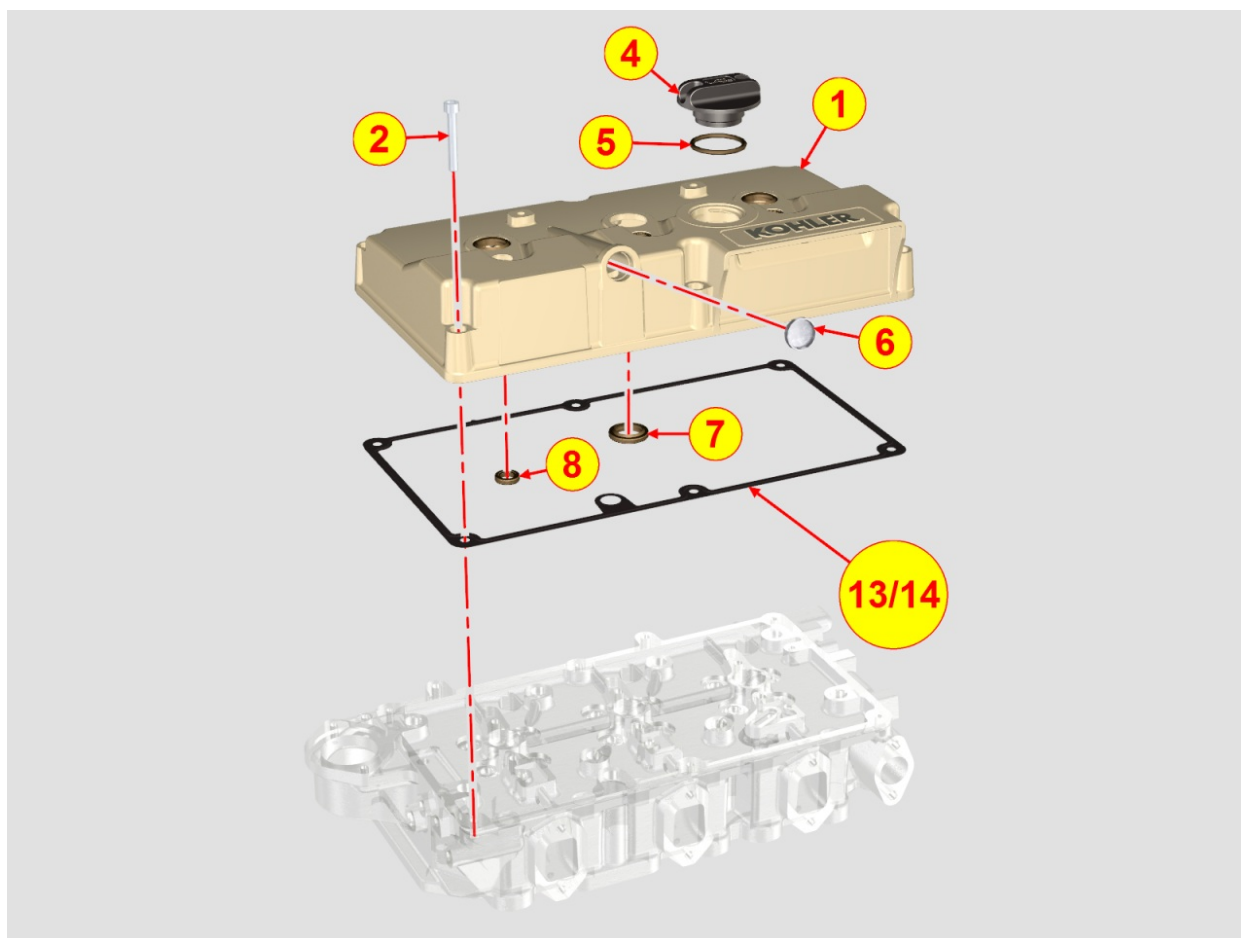

8022700140 - HEAD COVER

Pos	Kit	Included In	Code	Description	Qty	Old Code	Tech. Info
1	(A)		ED0021258310-S	COMPLETE ROCKER ARM COVER	1		
2			ED0097320160-S	CAPSCREW	6		
4		(A)	ED0090321350-S	CAP	1		
5		(A)	ED0012000150-S	O RING	1		
6		(A)	ED0090801080-S	PLUG	1		
7		(A) (B)	ED0012135700-S	SEAL RING 20.2x30x4/5.5	3		
8		(A) (B)	ED0012135710-S	SEAL RING 10X18X4	6		
13	(B)		ED0082051340-S	COV.HEAD GASK.-OR SET 1903 TCR	1		
14			ED0082051310-S	HEAD/FUEL SYSTEM GASKET SET KDI 1903	1