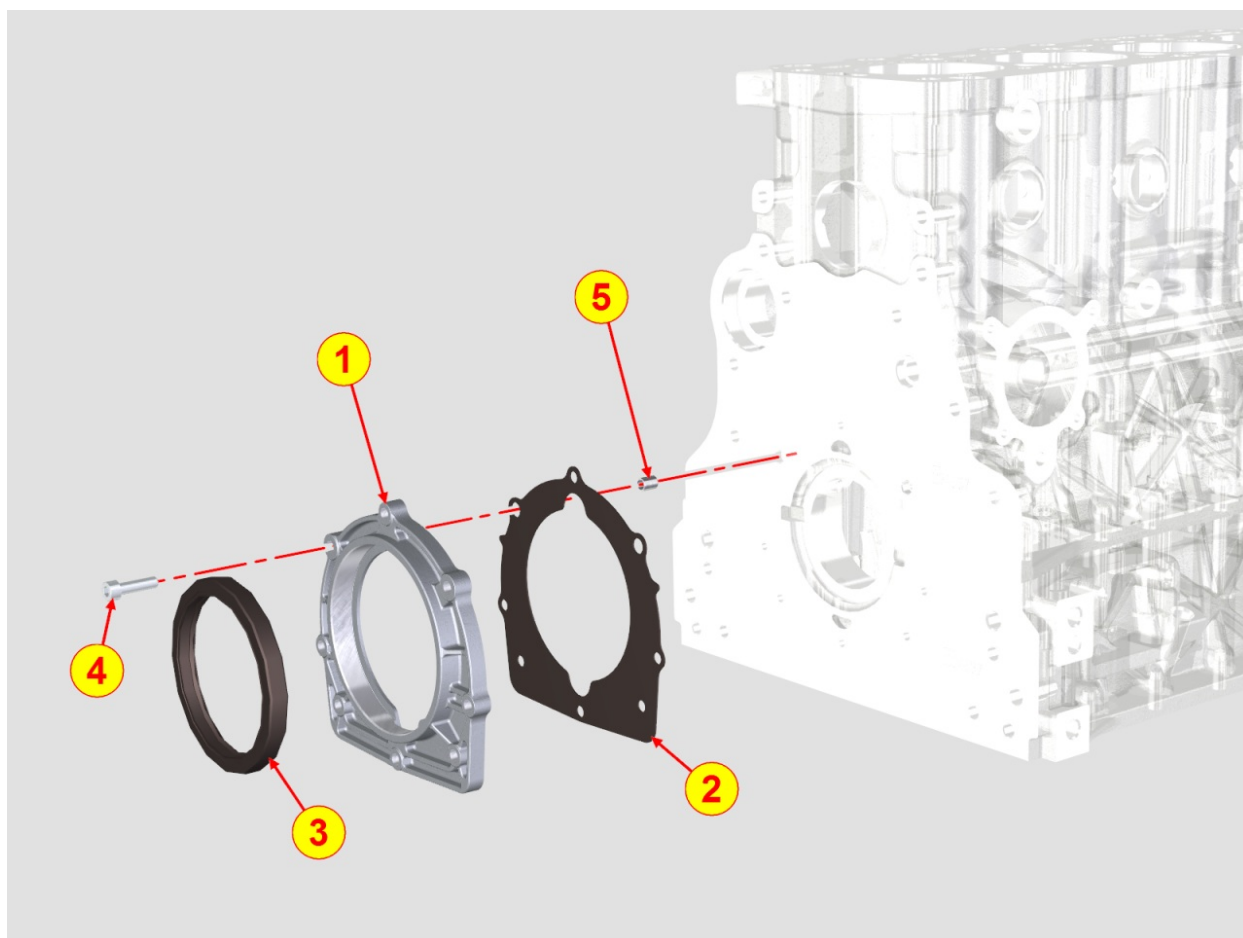

8023700040 - FLYWHEEL SIDE SUPPORT

Pos	Kit	Included In	Code	Description	Qty	Old Code	Tech. Info
1	(A)		ED0037901230-S	FLANGE ASS. WITH GASK. KDI	1	ED0037901210-S	
2		(A)	ED0045011690-S	OIL SEAL FLANGE GASKET	1		
3		(A)	ED0012135470-S	OIL SEAL CHO 83X100X10	1		
4			ED00992R0460-S	SCREW	8		
5			ED0019704560-S	BUSSOLA/SLEEVE N 10	2