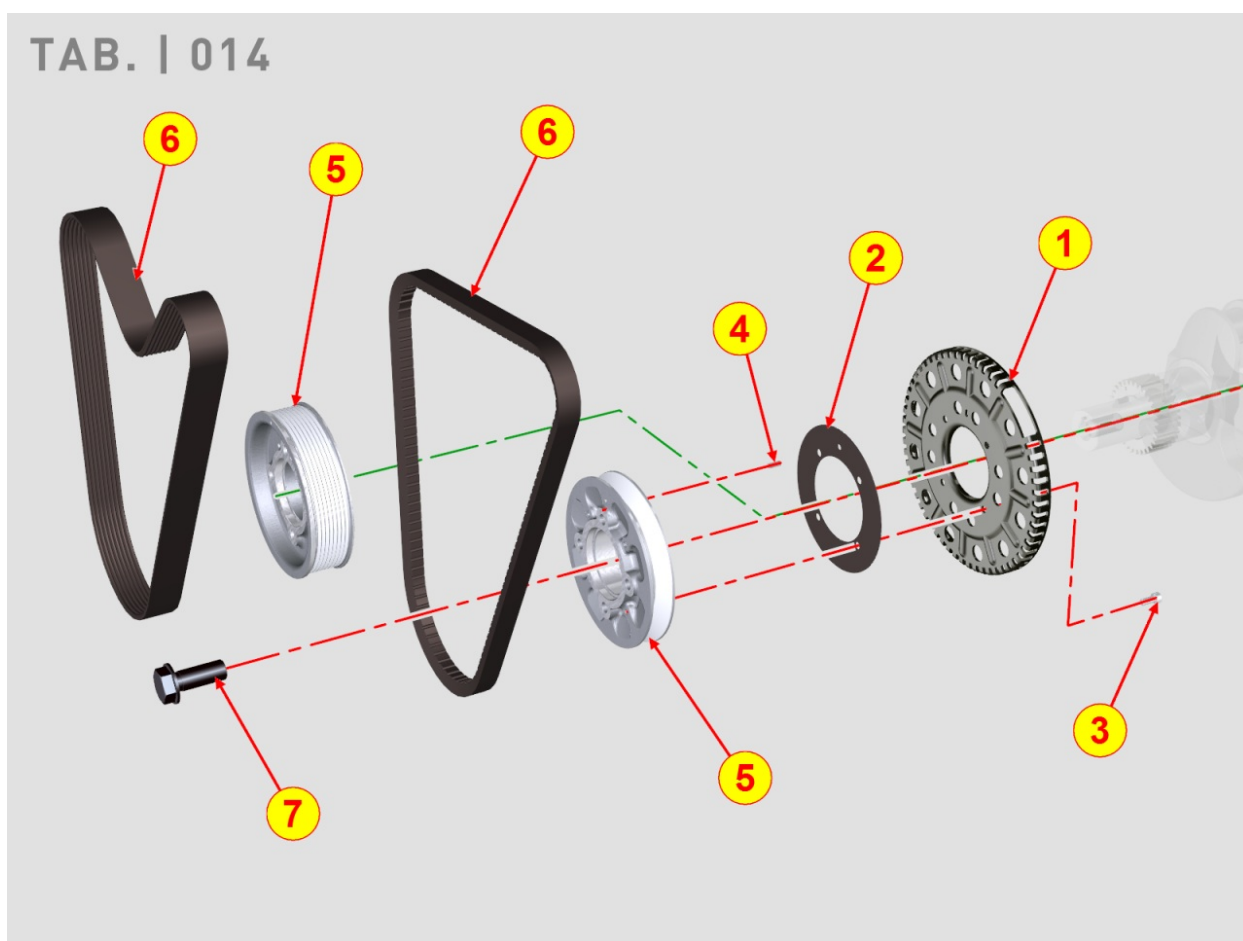

8014700070 - PULLEYS / BELT

TAB. | 014

Pos	Kit	Included In	Code	Description	Qty	Old Code	Tech. Info
1			ED0078151320-S	SPEED WHEEL	1		
2			ED0034301760-S	DEADENING DISK	1		
3			ED0097301070-S	SCREW	4		
4			ED0084000480-S	PARAL.PIN	1		
5			ED0069754450-S	ENGINE PULLEY RATIO 1:1.3	1		
6			ED0024001450-S	V-BELT OPTIBELT KDI TCR	1		
7			ED0098653190-S	SCREW	1