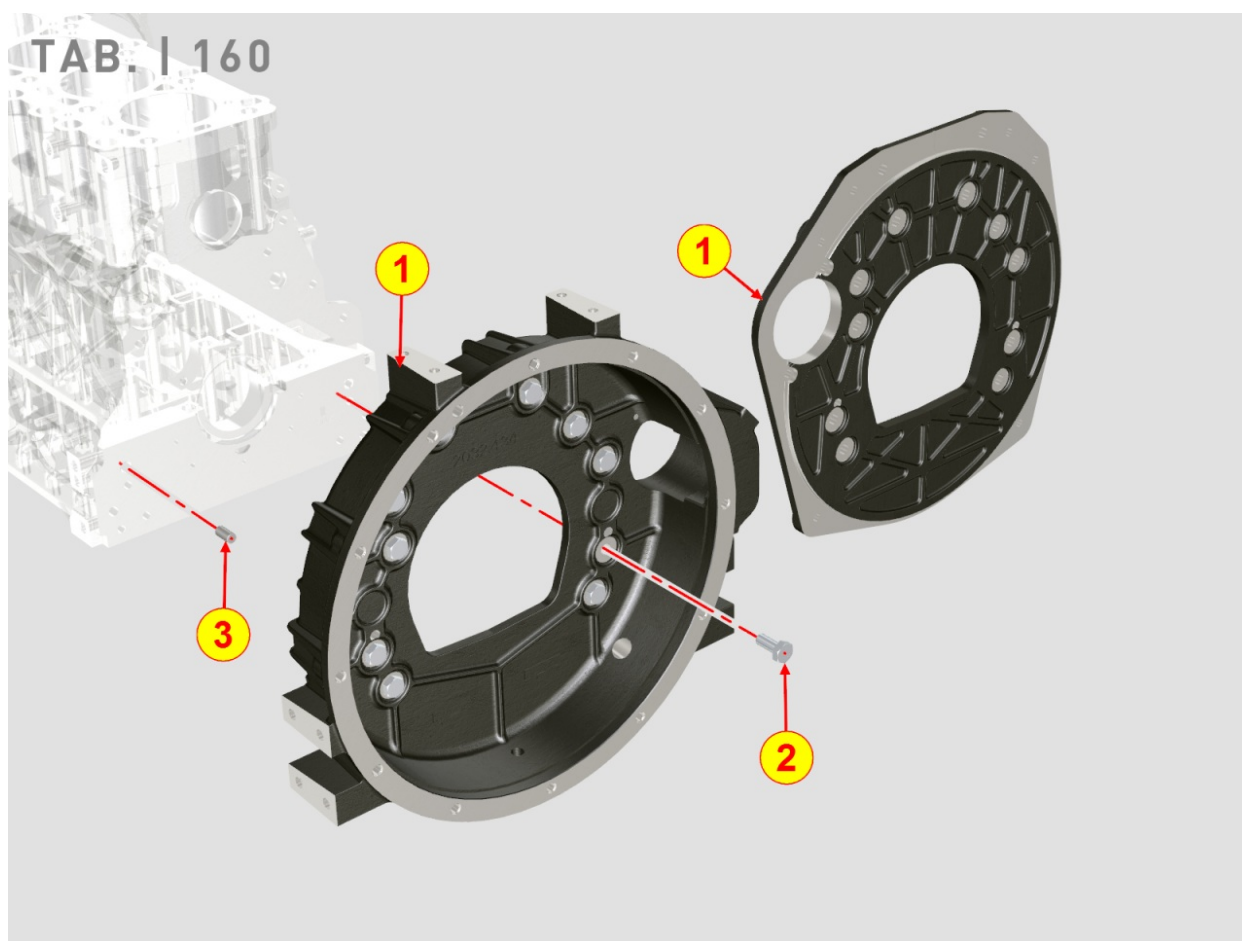

8160700090 - ENGINE BELL / BACKPLATE

Pos	Kit	Included In	Code	Description	Qty	Old Code	Tech. Info
1			ED0020324490-S	FLANGING BELL SAE4	1		
2			ED0017800310-S	HEX BOLT M10 X 1.5 X 25 MM	10		
3			ED0084001080-S	PARAL.PIN	2