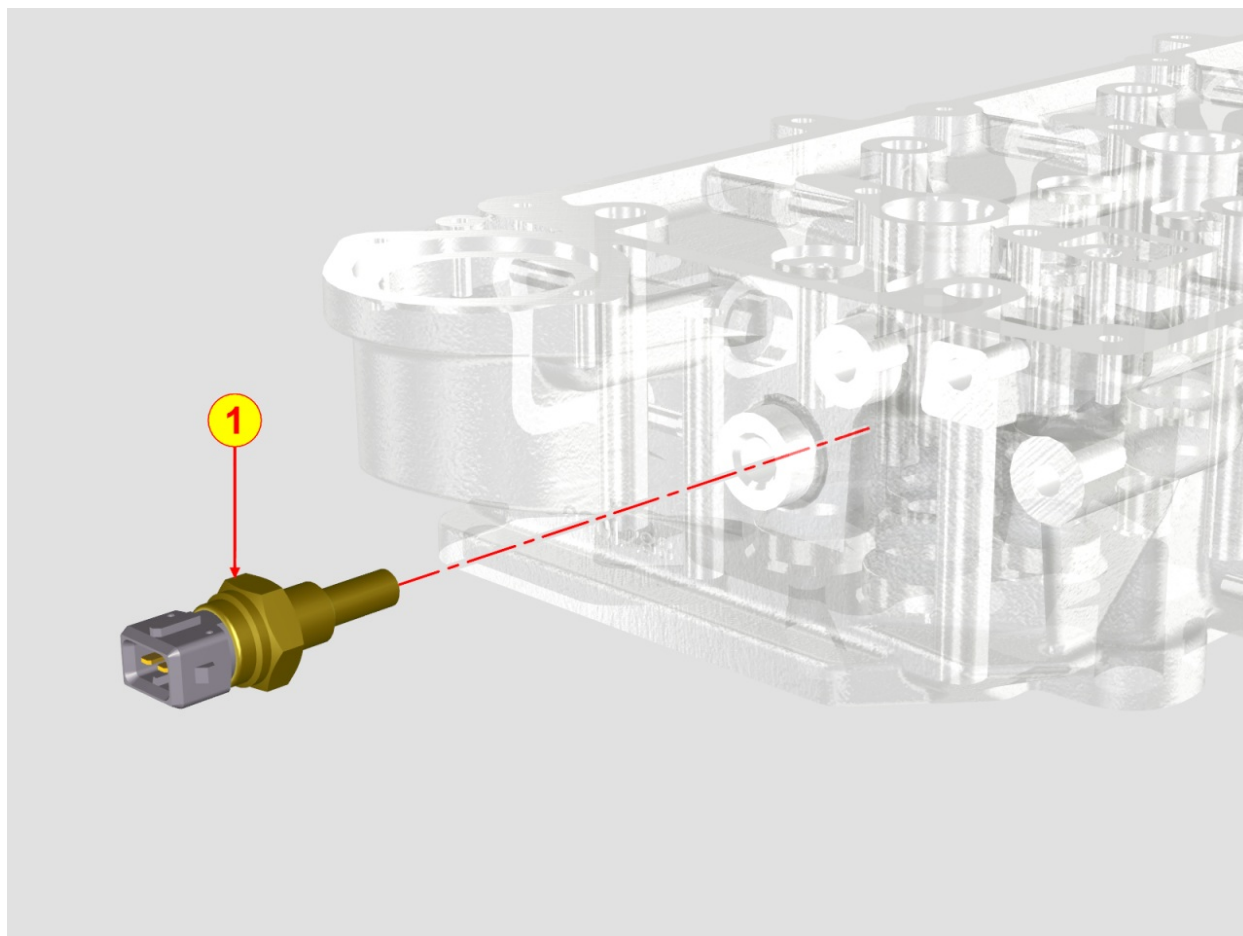

8104700010 - TEMPERATURE SWITCHES

Pos	Kit	Included In	Code	Description	Qty	Old Code	Tech. Info
1			ED0080891700-S	WATER TEMPERATURE SENSOR	1