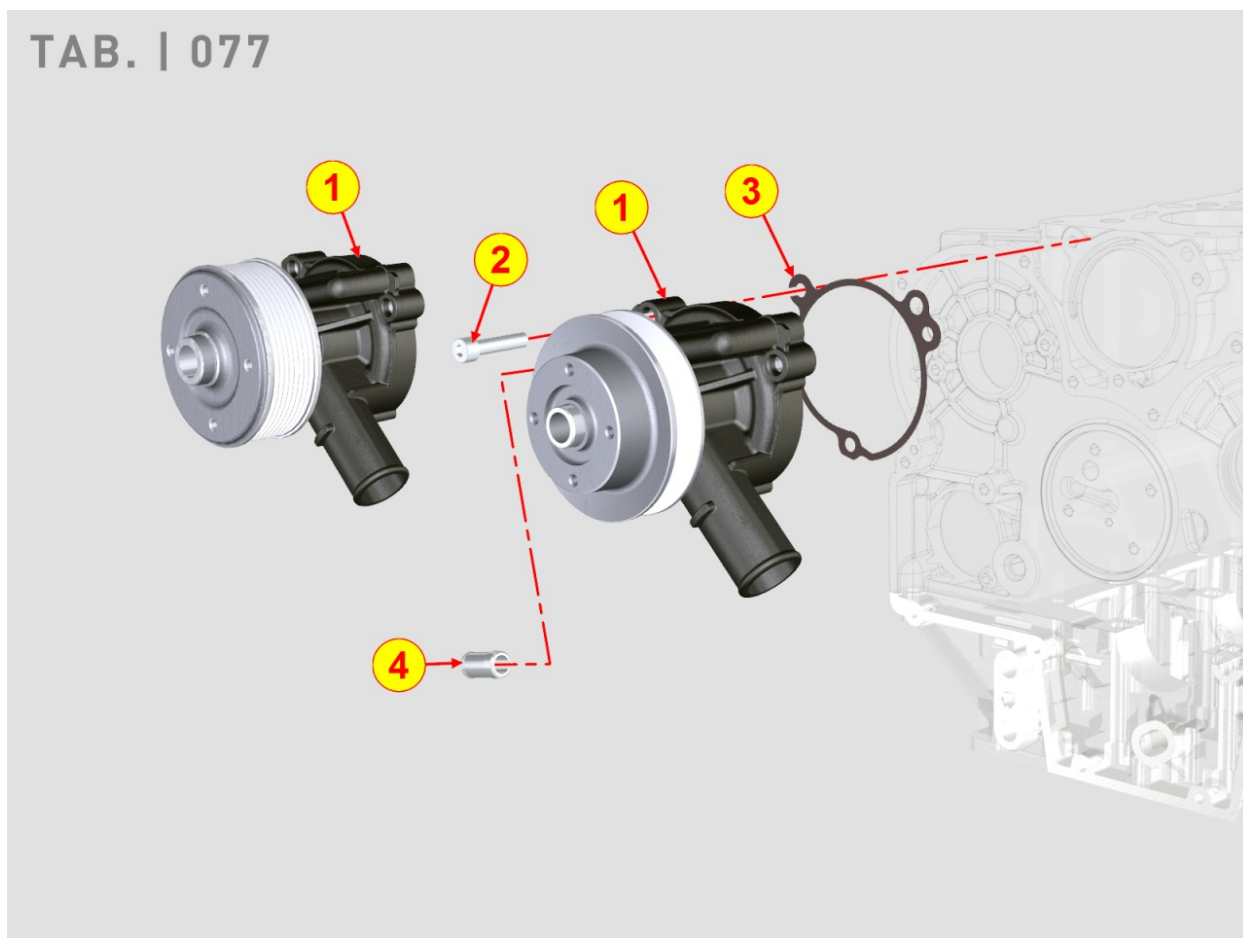

8077700210 - WATER PUMP

TAB. | 077

Pos	Kit	Included In	Code	Description	Qty	Old Code	Tech. Info
1	A		ED0065845320-S	WATER PUMP ASS.Y KDI TCR	1		
2			ED0097320630-S	CAPSCREW	3		
3		(A)	ED0045802460-S	WATER PUMP GASKET	1		
4			ED0072850010-S	WATER CONNECTION	1		⚠