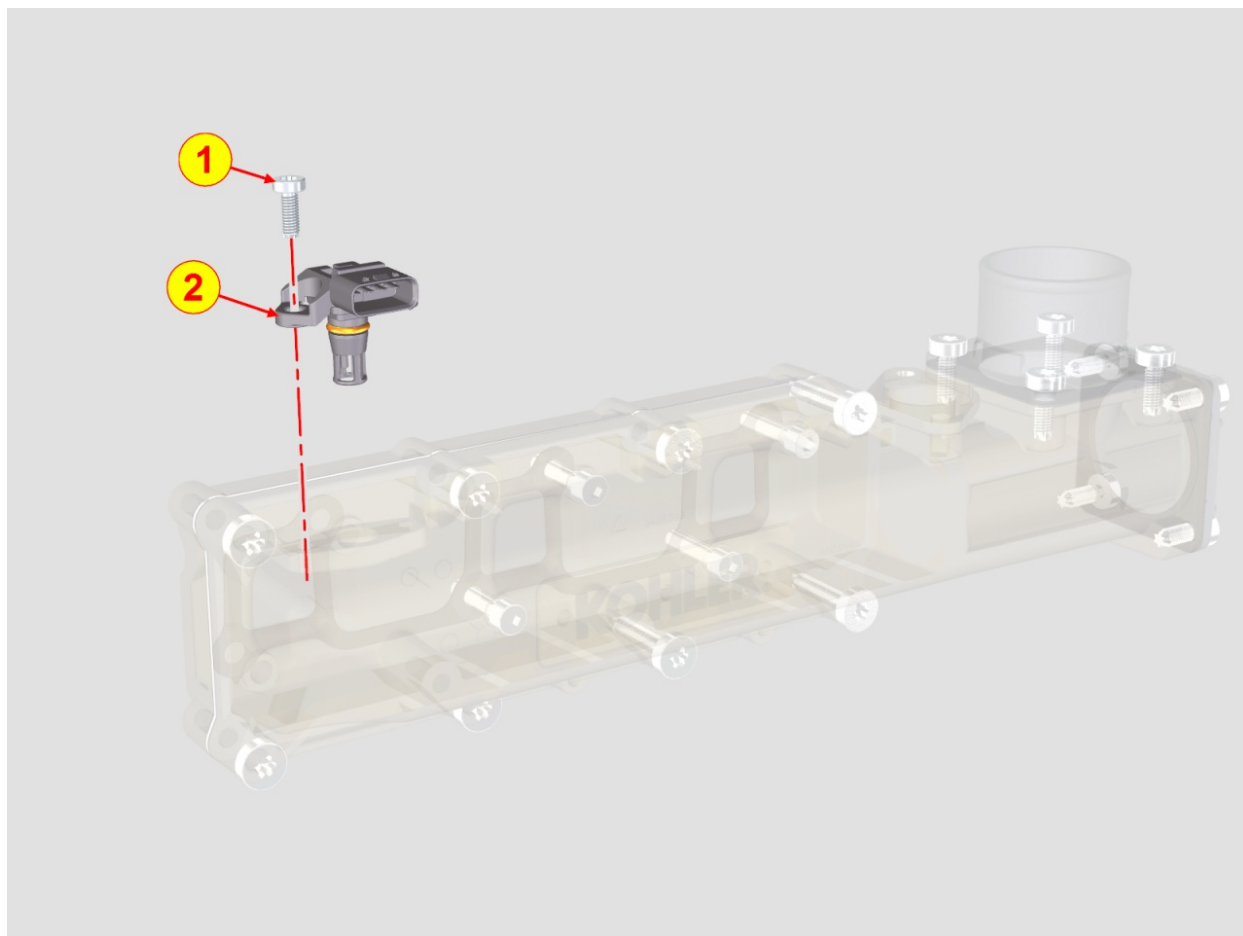

8155700010 - T-MAP SENSOR

Pos	Kit	Included In	Code	Description	Qty	Old Code	Tech. Info
1			ED0097610450-S	SELF TAPPING SCREW M6X16	2		
2			ED0080891620-S	T-MAP SENSOR	1