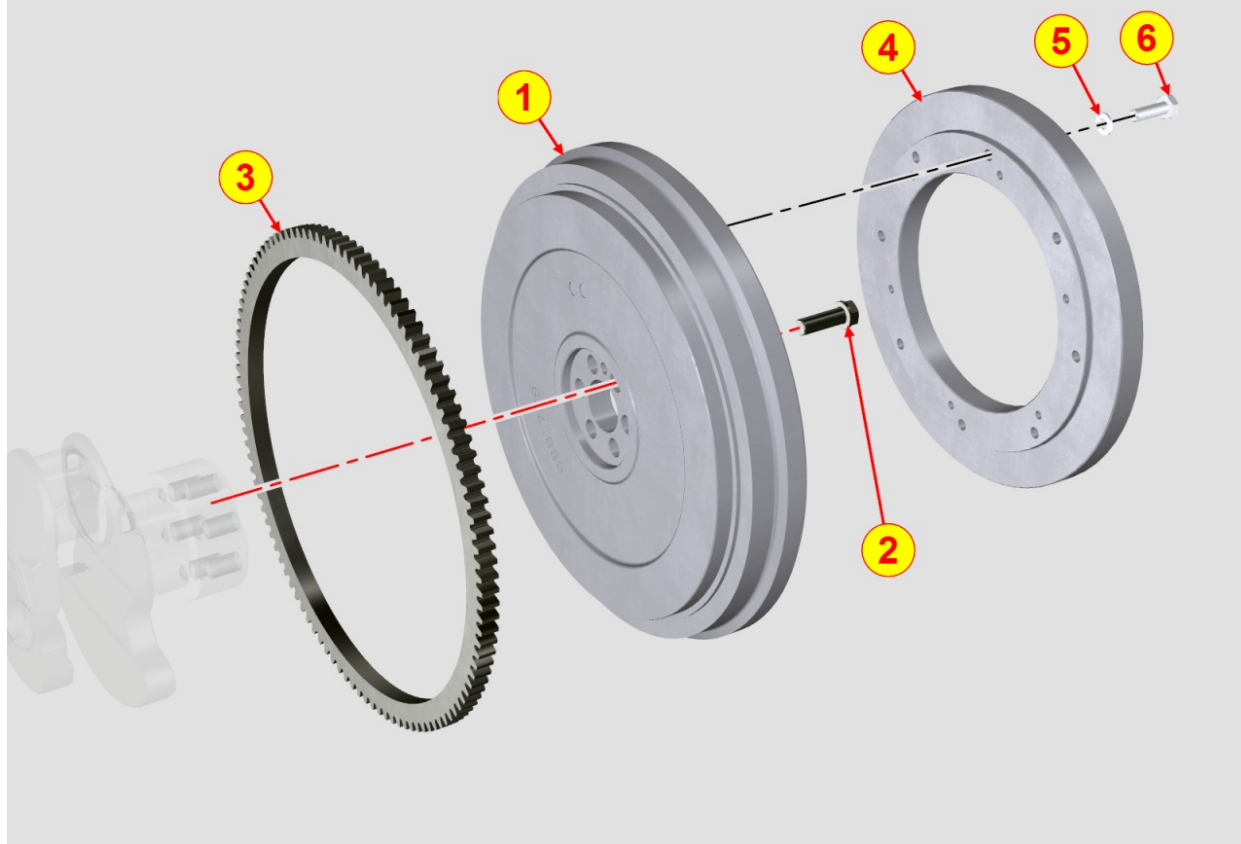

8012700030 - FLYWHEEL

TAB. | 012

Pos	Kit	Included In	Code	Description	Qty	Old Code	Tech. Info
1	(A)		ED0098816860-S	COMPLETE FLYW.SAE 7"1/2	1		
2			ED0018620890-S	BOLT	6		
3		(A)	ED0028162450-S	RING GEAR	1