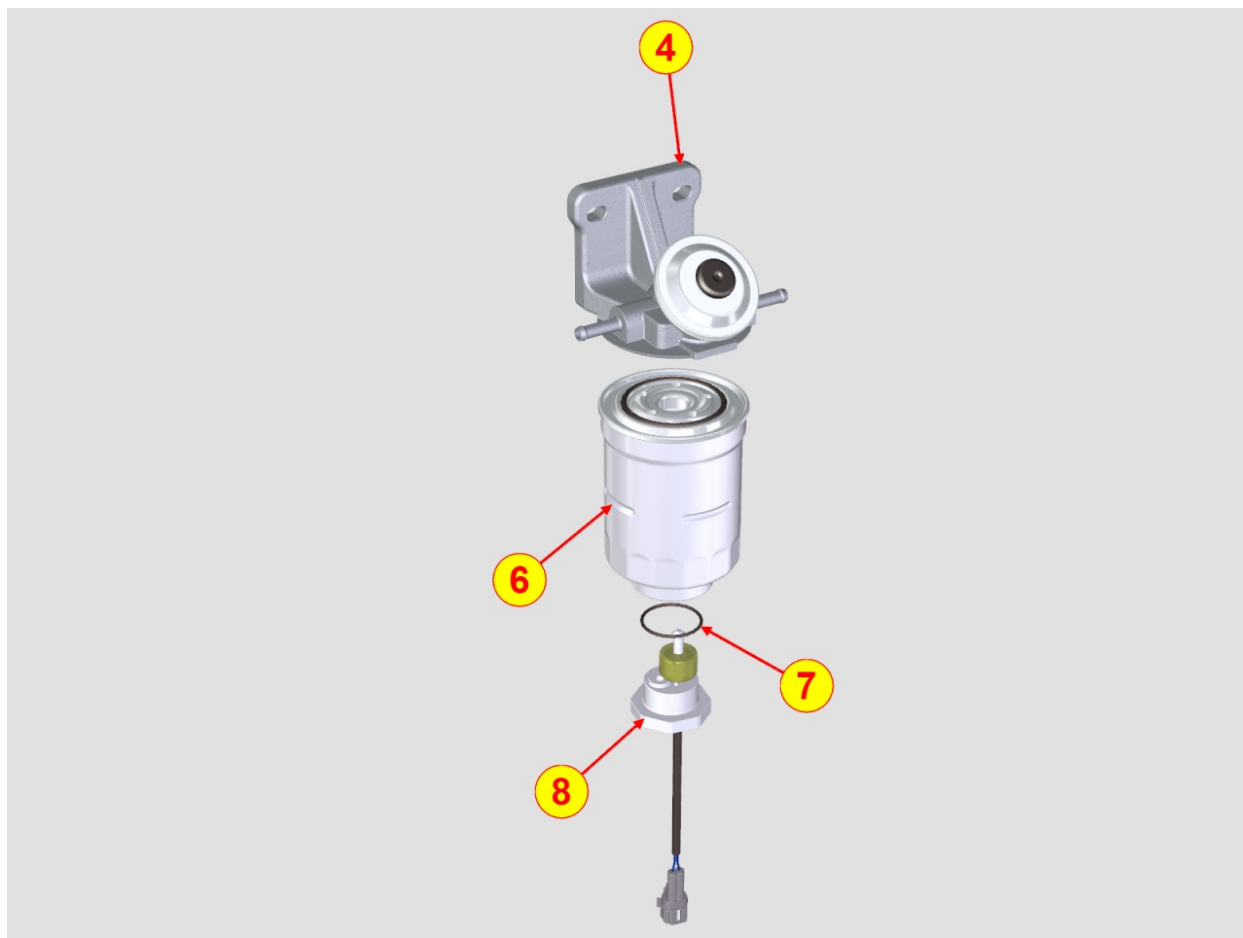

8061700050 - FUEL FILTER

Pos	Kit	Included In	Code	Description	Qty	Old Code	Tech. Info
4	(A)		ED0037302160-S	FUEL FILTER	1		
6		(A)	ED0021753180-S	FUEL FILTER ELEMENT	1		
7		(A)		> Pos. 6			
8		(A)		> Pos. 4