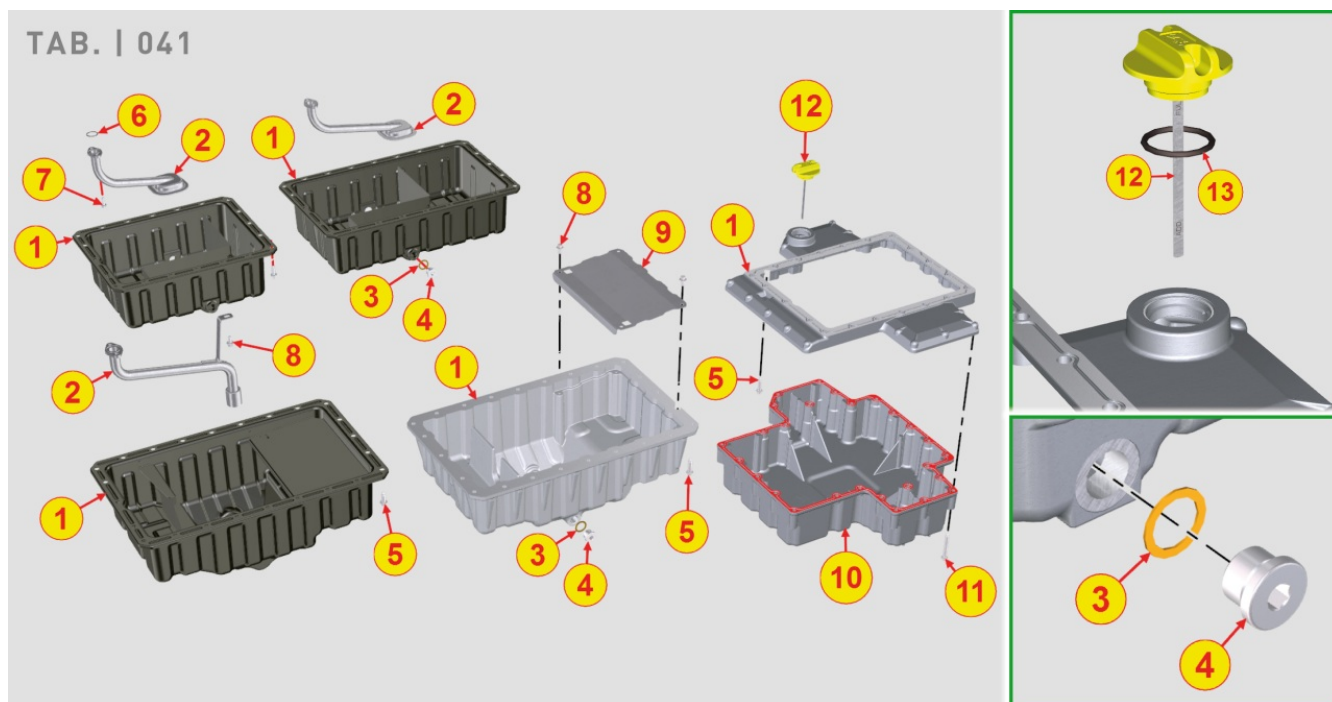

8041700150 - OIL PAN

Pos	Kit	Included In	Code	Description	Qty	Old Code	Tech. Info
1	(A)		ED0066458300-S	KDI 1903 OIL SUMP ASSY	1		
2			ED0093202270-S	INTAKE PIPE	1		
3		(A)	ED0046700880-S	GASKET	2		
4		(A)	ED0090400260-S	CAP	2		
5			ED0097660060-S	TORX SCREW	20		
6			ED0012002260-S	O RING	1		
7			ED0017601510-S	HEXAG.BOLT SCREW M6X16 W.FLANGE	2		
8		(A)	ED0017601960-S	CAPSCREW M6X12	1