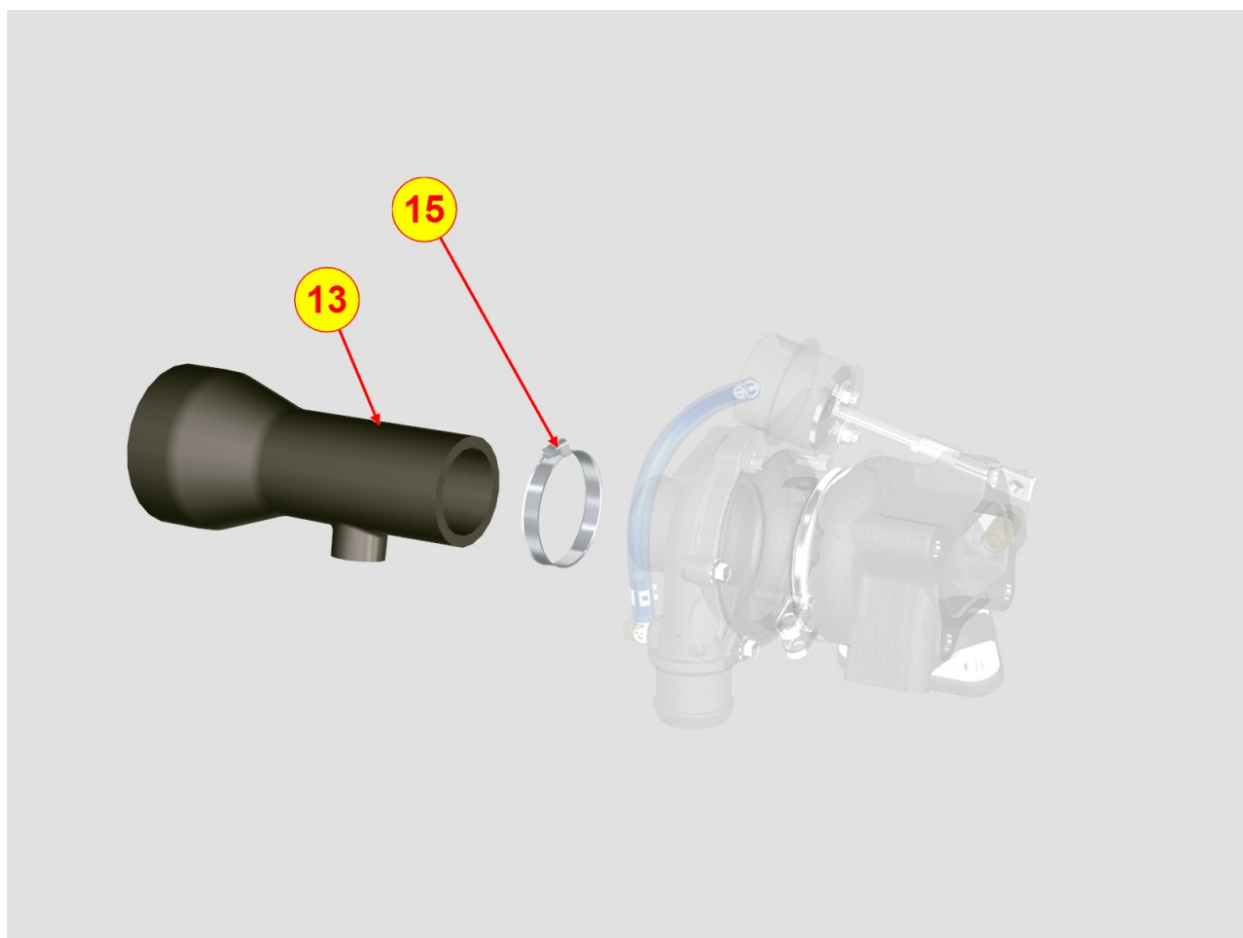

8081700350 - AIR CLEANER

Pos	Kit	Included In	Code	Description	Qty	Old Code	Tech. Info
7			ED0036300230-S	CLAMP	1		
16			ED0053651890-S	TURBOCHARGER HOSE	1