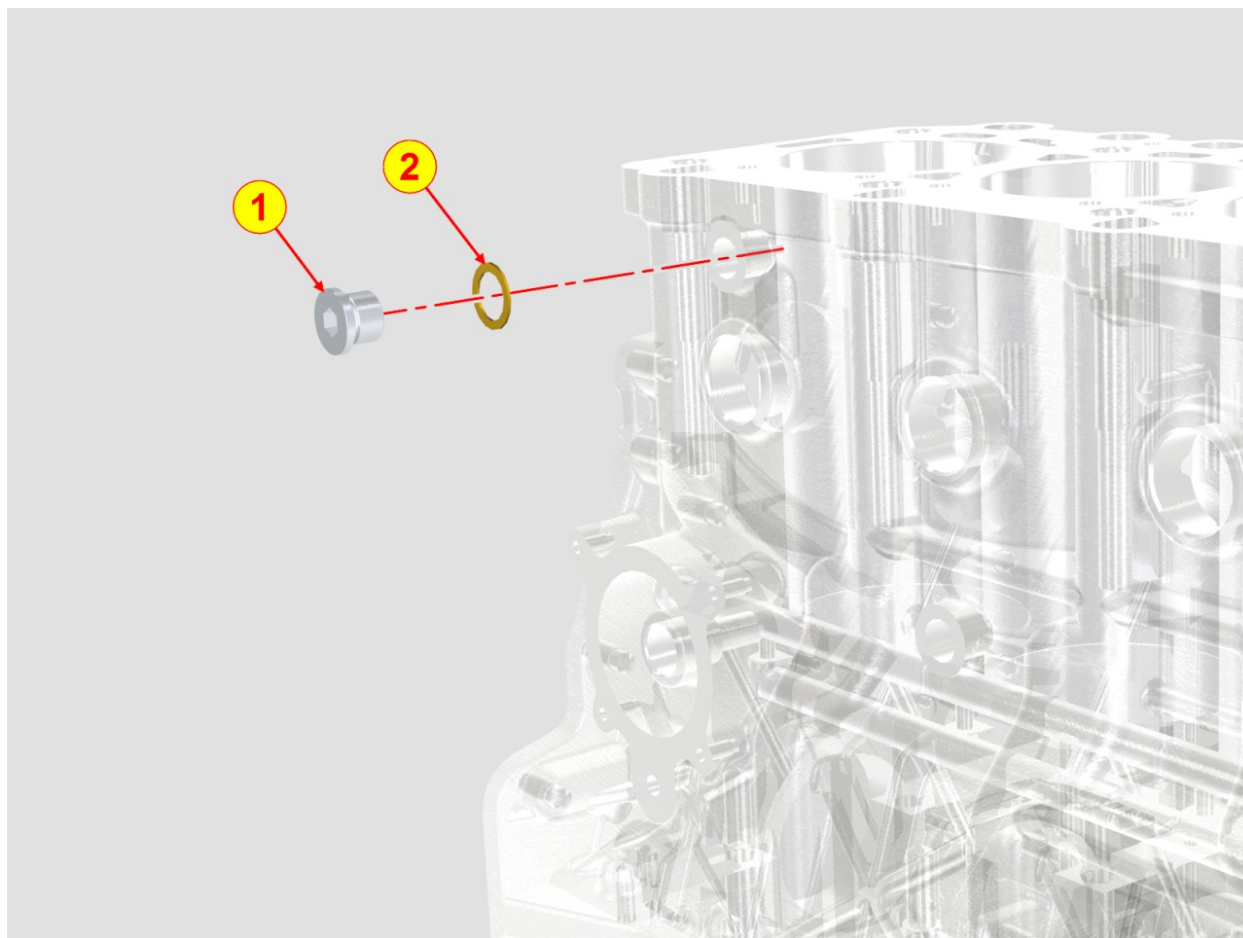

8079700010 - FITTING FOR CAB HEATING

Pos	Kit	Included In	Code	Description	Qty	Old Code	Tech. Info
1			ED0090400310-S	CAP	2		
2			ED0046700190-S	GASKET	2