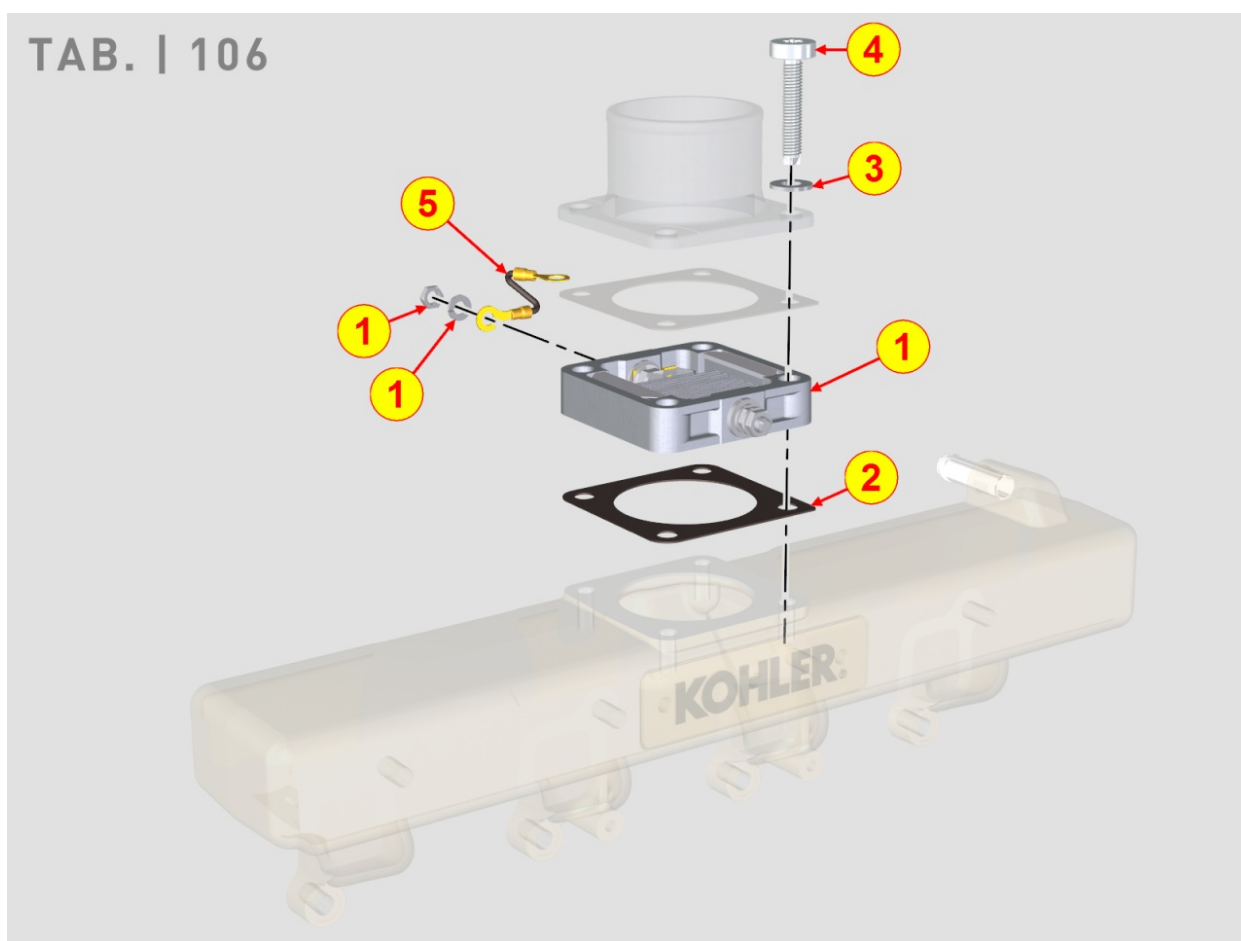

8106700050 - GLOW PLUGS / CONTROL UNIT

Pos	Kit	Included In	Code	Description	Qty	Old Code	Tech. Info
4			ED0097610480-S	SELF TAPPING SCREW M8x22	4