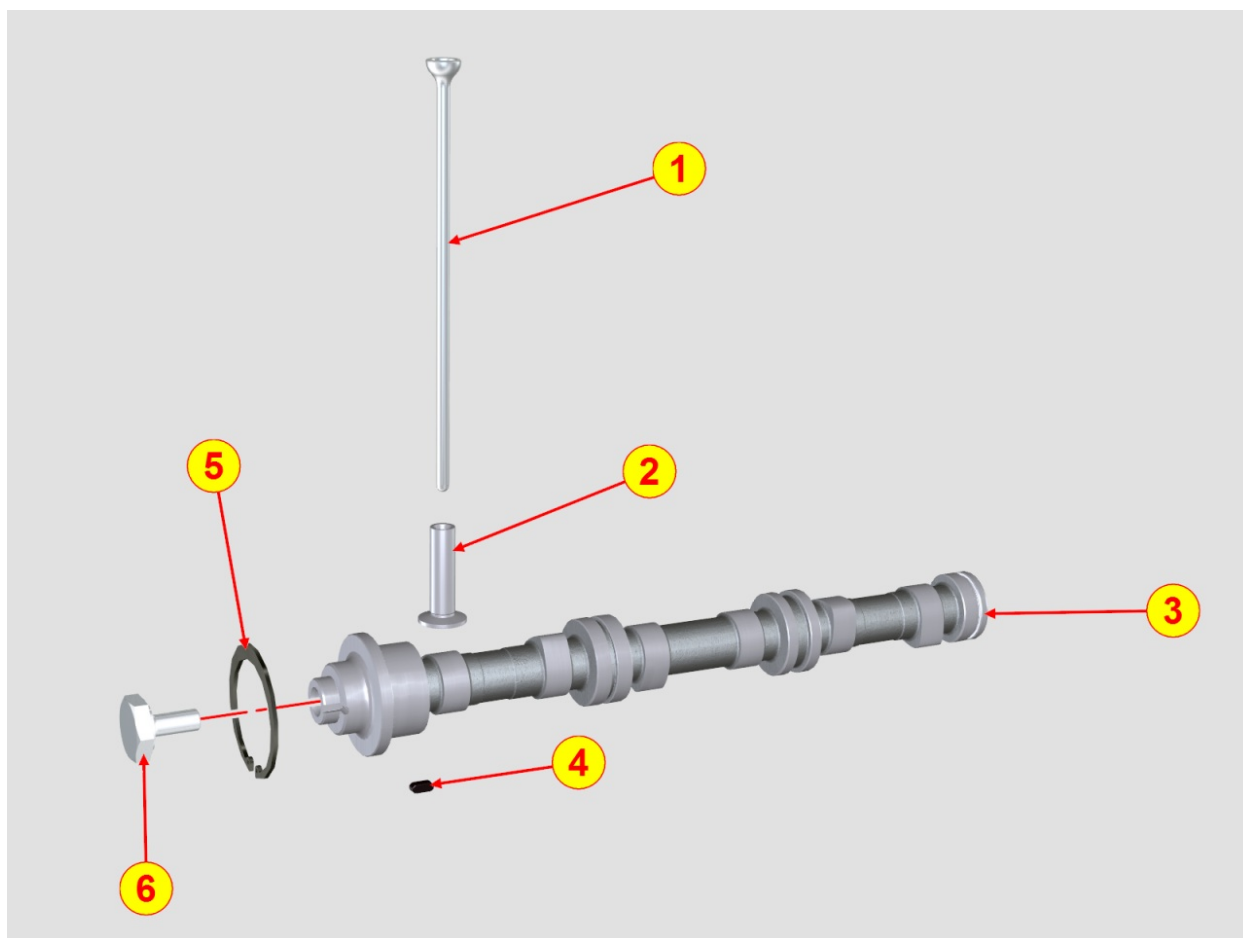

8035700080 - CAMSHAFT

Pos	Kit	Included In	Code	Description	Qty	Old Code	Tech. Info
1			ED0014101980-S	PUSHROD	6		
2			ED0072151780-S	TAPPET	6		
3			ED0010100380-S	CAMSHAFT KDI1903	1		
4			ED0022000020-S	KEY	1		
5			ED0012400570-S	ANELLO SEEG./SNAP R. N 10	1		
6			ED0017801040-S	BOLT	1