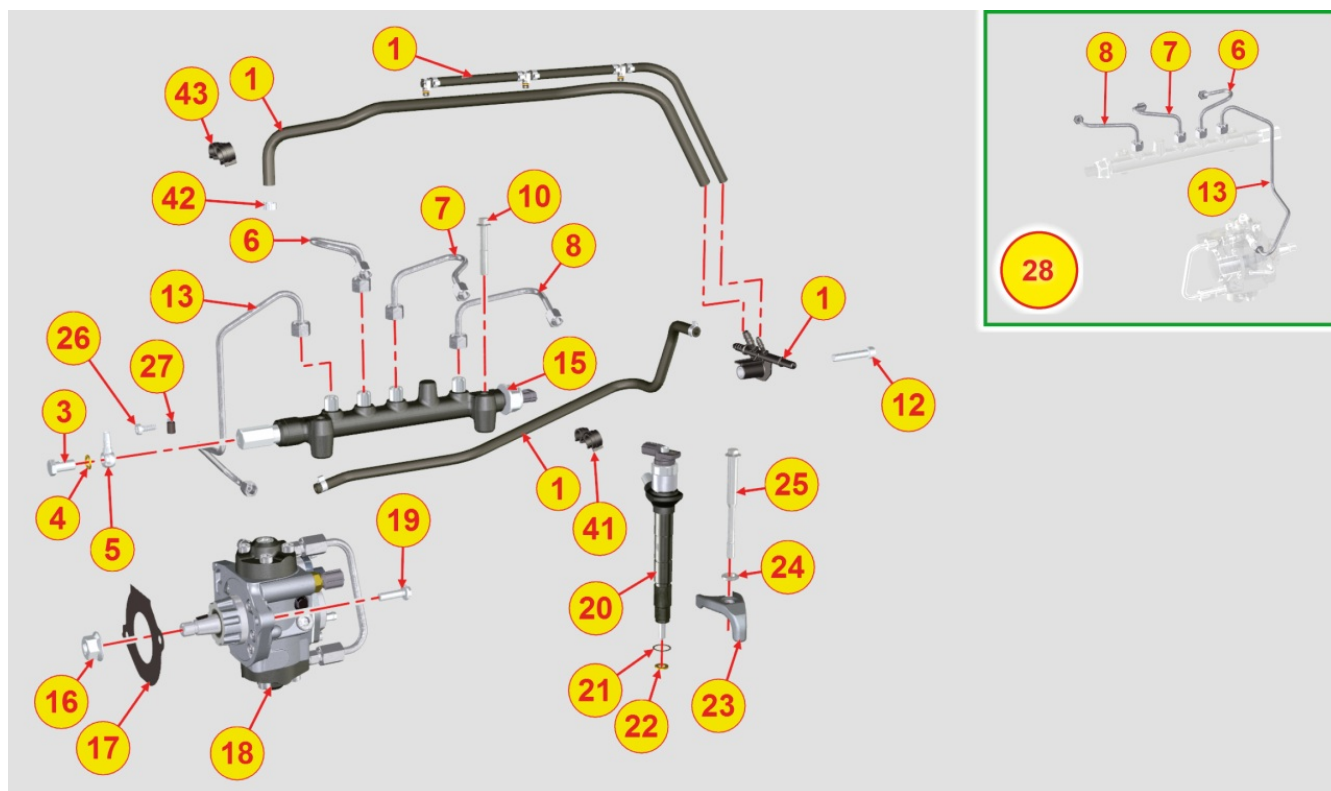

8030700160 - INJECTION SYSTEM

Pos	Kit	Included In	Code	Description	Qty	Old Code	Tech. Info
1			ED0035450900-S	FUEL DISTRIB.ASSY 1903TCR	1		
2			KDISC.		1	ED0093763430-S	
3			ED0019011670-S	SCREW	1		
4			ED0046700590-S	COPPER GASKET 10,2X14X1,5	2		
5			ED0072701380-S	UNION	1		
6		(A)	ED0093763160-S	INJECTION PIPE	1		
7		(A)	ED0093763150-S	INJECTION PIPE	1		
8		(A)	ED0093763140-S	INJECTION PIPE	1		
10			ED0017702250-S	EXHAGON HEAD SCREW M8X50	2		
11			KDISC.		1	ED0035450890-S	
12			ED0017701860-S	VITE TE M8X40 FLANG.MATR.GRAZIANO 71935	1		
13		(A)	ED0093764000-S	FUEL PIPE	1		
14			KDISC.		1	ED0093763440-S	
15			ED0093800320-S	3 CYLINDER ENGINE RAIL	1		
16			ED0032402050-S	HEXAG.NUT M14X1,5 WITH FLANGE	1		
17			ED0045802350-S	CRS INJECTION PUMP GASKET	1		
18			ED0065905100-S	INJECTION PUMP	1		
19			ED0017702230-S	HEXAG.HEAD SCREW M8X28 DRILOC	2		
20			ED0050101680-S	INJECTOR ASSY	3		
21			ED0012004100-S	O-RING	3		
22			ED0046701330-S	GUARNIZIONE/GASKET N 10	3		
23			ED0085463700-S	INJECTOR FIXING BRACKET	3		
24			ED0076253790-S	DOUBLE SEMI-SPHERICAL RAD.WAS.	3		
25			ED0098202580-S	BRACKET SCREW	3		⚠
26			ED0097610450-S	SELF TAPPING SCREW M6X16	1		
27			ED0036172550-S	CLAMP	1		
28		(A)	ED0093764180-S	KIT HP INJECTION PIPES	1		
41			ED0036172530-S	CLAMP	1		
42			ED0036300040-S	CLAMP	1		
43			ED0036172510-S	CLAMP	3