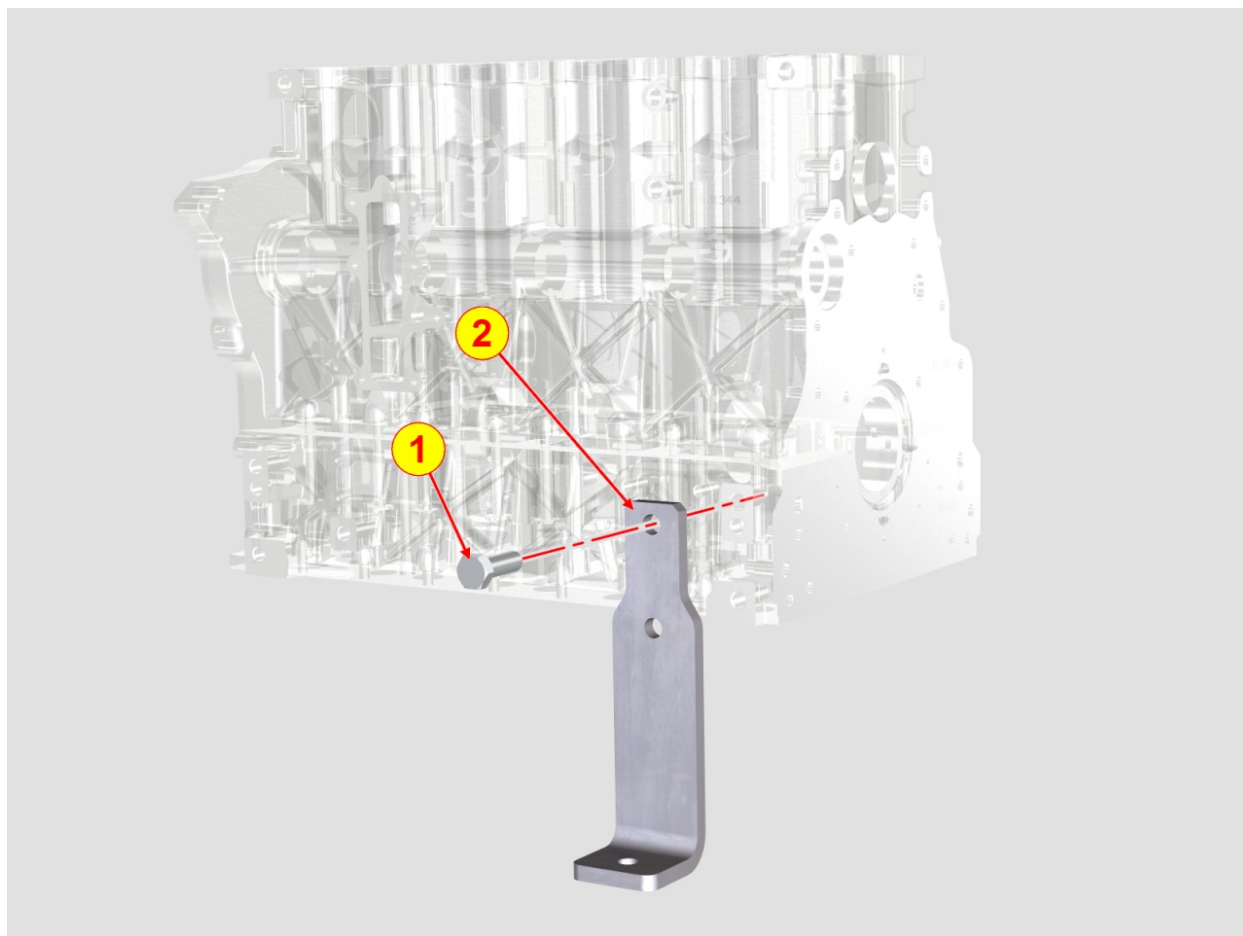

8025700010 - ENGINE MOUNTS

Pos	Kit	Included In	Code	Description	Qty	Old Code	Tech. Info
1			ED0017900240-S	BULLONE/BOLT 'D 10	8		
2			ED0085464070-S	ENGINE SUPPORT BRACKET	4