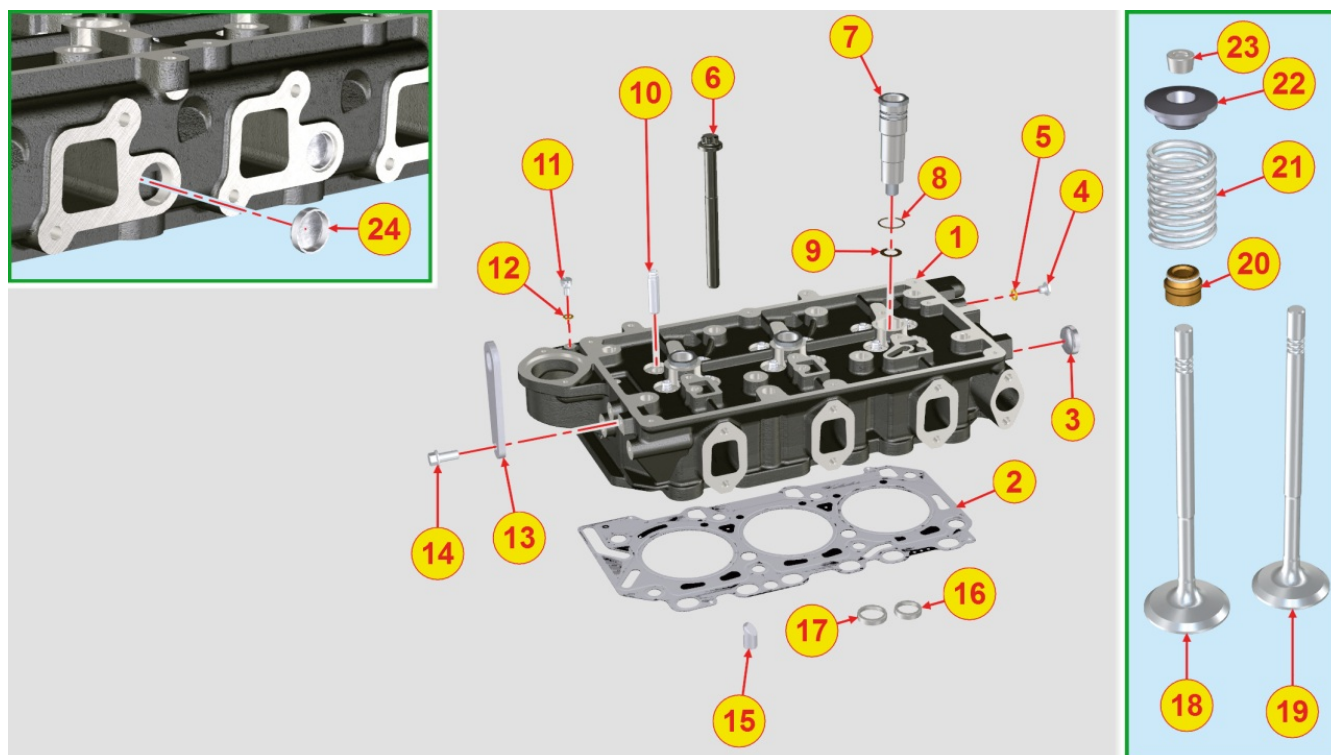

8021700410 - CYLINDER HEAD

Pos	Kit	Included In	Code	Description	Qty	Old Code	Tech. Info
1	(A)		ED0092019650-S	CYLINDER HEAD ASSY KDI1903	1		⚠
2			ED0047310010-S	CYLINDER HEAD GASKET	1		
2			ED0047310020-S	GUARNIZIONE TESTA SP 0.95 HD19	1		
2			ED0047310030-S	GUARNIZIONE TESTA SP 1.05 HD19	1		
3		(A)	ED0089900220-S	CAP	1		
4			ED0089650370-S	CAP	1		
5			ED0046700580-S	COPPER GASKET	1		
6			ED0098202380-S	CYLINDER HEAD FIXING SCREW	8		
7		(A)	ED0021101400-S	INJECTOR SLEEVE	3		
8		(A)	ED0012004090-S	O-RING	6		
9		(A)	ED0046701470-S	INJECTOR SLEEVE GASKET	3		
10		(A)	ED0048452830-S	VALVE GUIDE	12		
11			ED0090800370-S	USE ED0019011710-S SCREW	1		
12			ED0046700010-S	GASKET	1		
13			ED0085464680-S	BRACKET	2		⚠
14			ED0017701110-S	BOLT	4		⚠
15			ED0019705140-S	THIMBLE	2		
16		(A)	ED0080003480-S	EXHAUST VALVE SEAT	6		
17		(A)	ED0080003470-S	INTAKE VALVE SEAT	6		
18		(A)		803670...0			
19		(A)		803670...0			
20		(A)		803670...0			
21		(A)		803670...0			
22		(A)		803670...0			
23		(A)		803670...0			
24		(A)	ED0090801080-S	PLUG	2