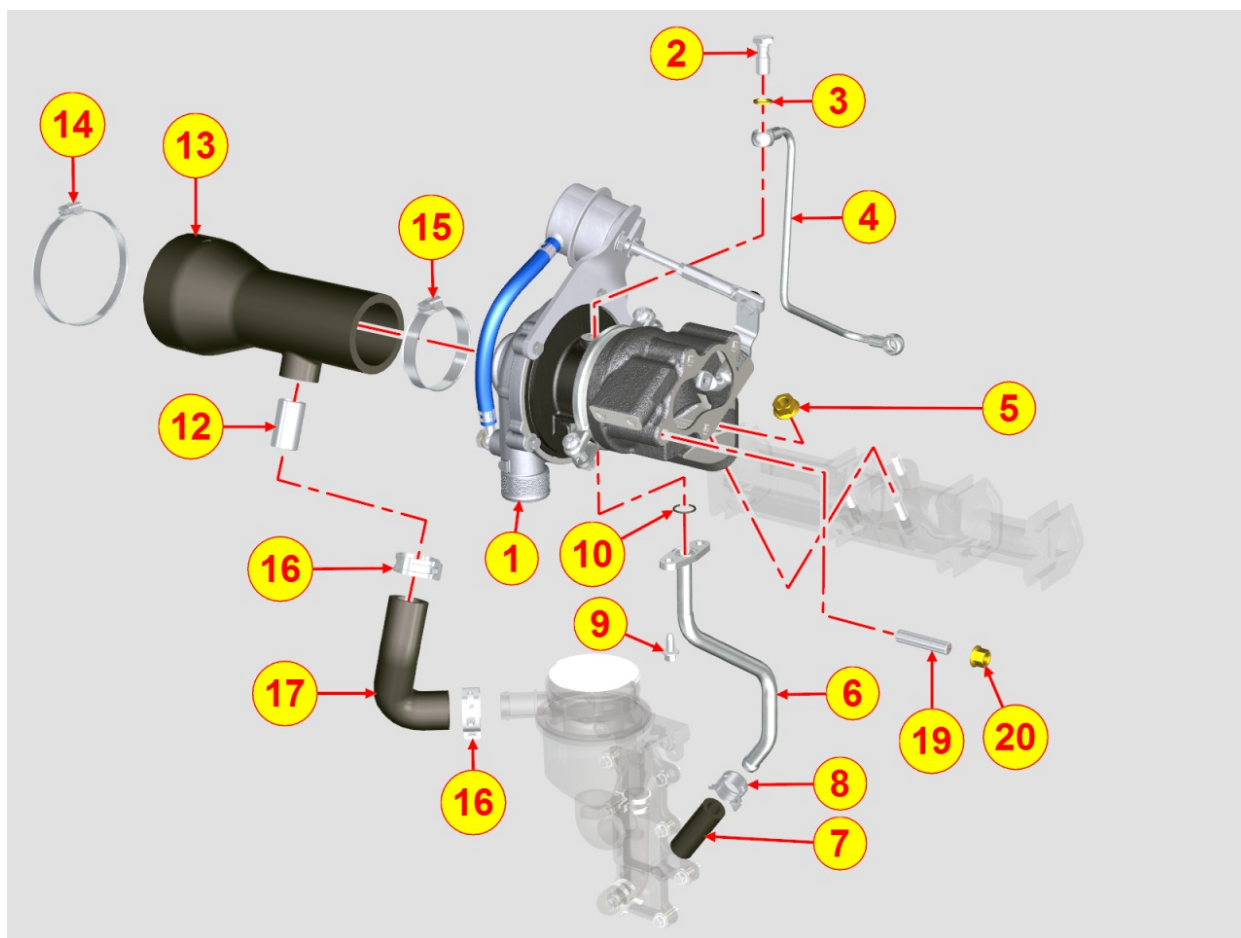

8083700040 - TURBOCHARGER

Pos	Kit	Included In	Code	Description	Qty	Old Code	Tech. Info
1			ED0096100780-S	TURBOCHARGER	1		
2			ED0019011930-S	BOLT	2		
3			ED0046700590-S	COPPER GASKET 10,2X14X1,5	4		
4			ED0094650910-S	ASSY FEED OIL PIPE FOR TURBOC.	1		
5			ED0032401650-S	HEX.NUT	3		
6			ED0095352020-S	COM.RETURN OIL PIPE FROM TURBO	1		
7			ED0094001810-S	RETURN OIL PIPE FROM TURBOCH.	1		
8			ED0036302440-S	SPRING BEND CLAMP D.20	2		
9			ED0017601300-S	BOLT	2		
10			ED0012004110-S	O-RING	1		
12			ED0095801150-S	DRAINAGE BLOW BY PIPE	1		
16			ED0036302460-S	SPRING BEND CLAMP D.28	3		
17			ED0094001890-S	BLOW BY HOSE	1		
18			ED0067802150-S	STUD 8X1,25X20	3