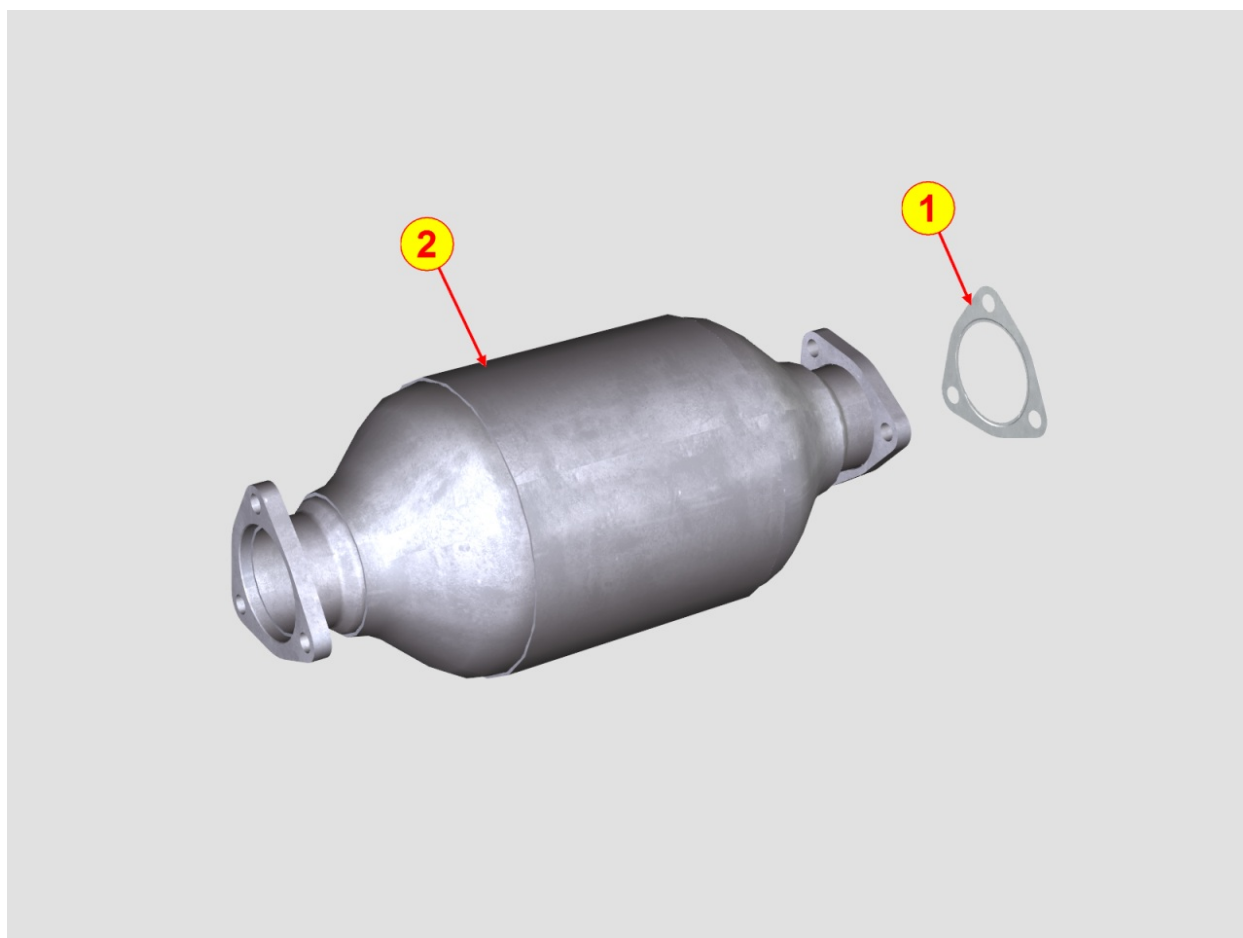

8086700060 - EXHAUST MUFFLER

Pos	Kit	Included In	Code	Description	Qty	Old Code	Tech. Info
1			ED0044201430-S	TURBO FLANGE GASKET	1		
2			ED0021800770-S	CATALYST ASSY KDI TCR	1