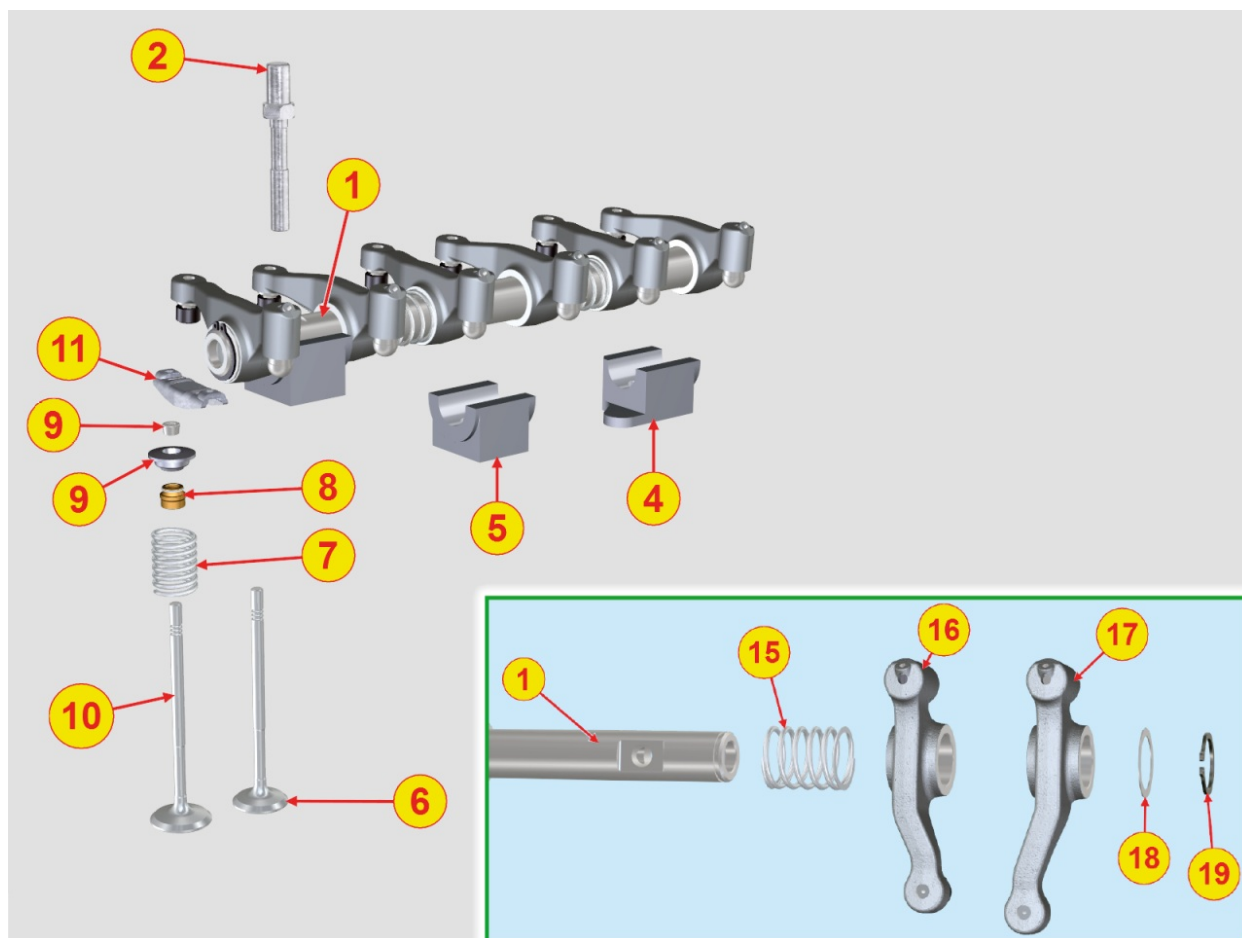

8036700170 - ROCKER ARMS / VALVES

Pos	Kit	Included In	Code	Description	Qty	Old Code	Tech. Info
1	(A)		ED0060452040-S	ROCKER ARM ASS.Y KDI 1903	1	ED0060451910-S	⚠
2			ED0098202530-S	SCREW	3		
3		(A)		pos. 1			
4		(A)		pos. 1			
5		(A)		pos. 1			
6			ED0096851910-S	EXHAUST VALVE	6		
7			ED0057551810-S	INTAKE AND EXHAUST VALVE SPRIN	12		
8			ED0012611300-S	SEAL RING	12		
9			ED0064101450-S	RETAINER ASS.Y KDI	12/16		
10			ED0096521970-S	INLET VALVE	6		
11			ED0021831210-S	HINGE LINK	6		⚠
15		(A)	ED0056150170-S	ROCKER ARM SHAFT SPRING	2		
16		(A)	ED0015413320-S	EXHAUST ROCKER ARM	3		⚠
17		(A)	ED0015413310-S	INTAKE ROCKER ARM	3		⚠
18		(A)	ED0077012830-S	ROCKER ARM PIN WASHER	2		
19		(A)	ED0012401020-S	SEEGER RING	2