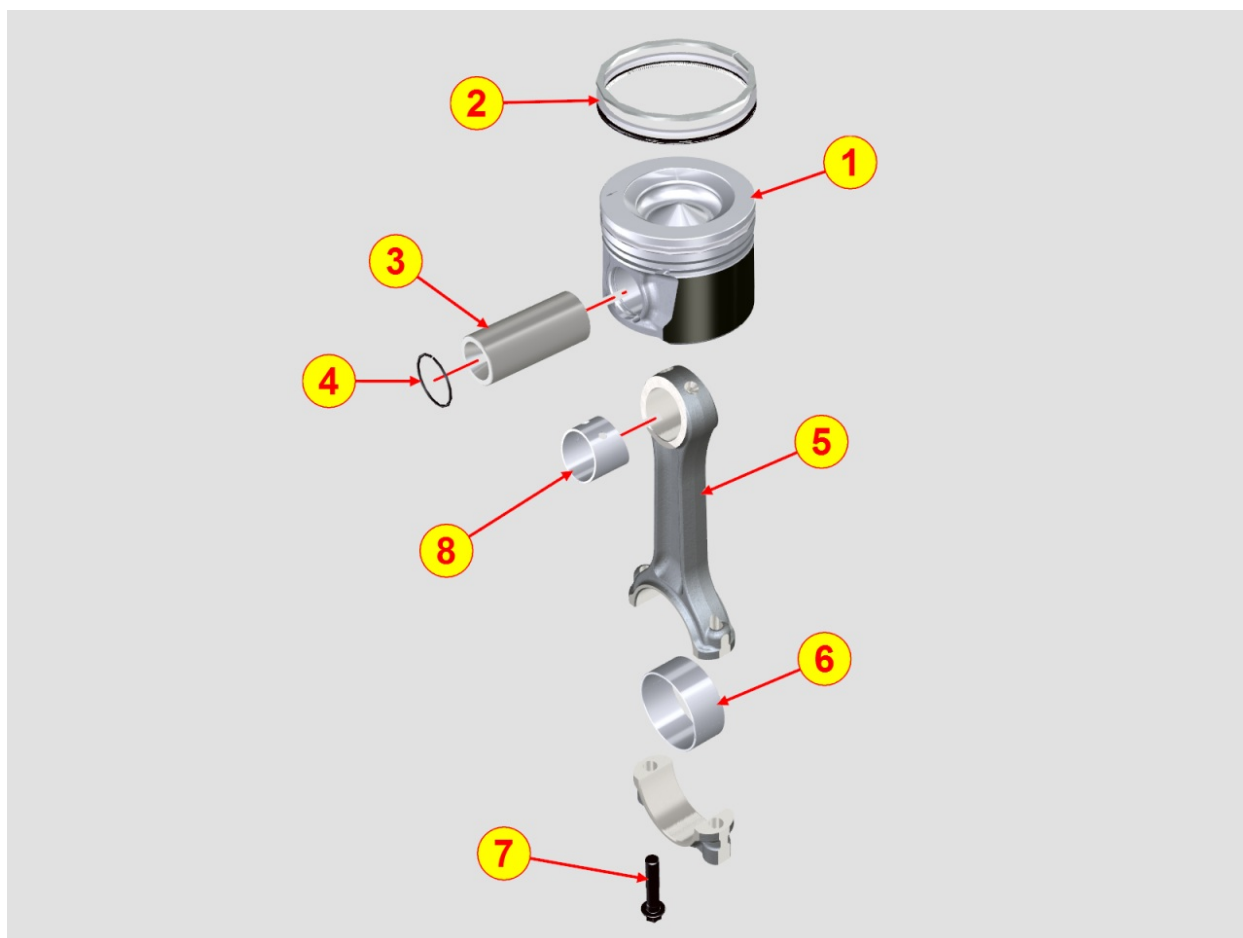

8011700220 - PISTON / CONNECTING ROD

Pos	Kit	Included In	Code	Description	Qty	Old Code	Tech. Info
1	(A)		ED0065020890-S	PISTON ASS.Y STANDARD KDI TCR	3		
2		(A)	ED0082112900-S	RINGS SET STANDARD KDI TCR	3		
3		(A)	ED0084801220-S	PIN PISTON	3		
4		(A)	ED0011750970-S	RETAINER RING	6		
5	(B)		ED0015263150-S	CONNECTING ROD	3		
6			ED0016401550-S	CONN. ROD BEARING STANDARD KDI	3/4		
7		(B)	ED0017801810-S	SCREW M10X1X50	6/8		
8		(B)	ED0016300580-S	CONROD SMALL END BUSH	3/4