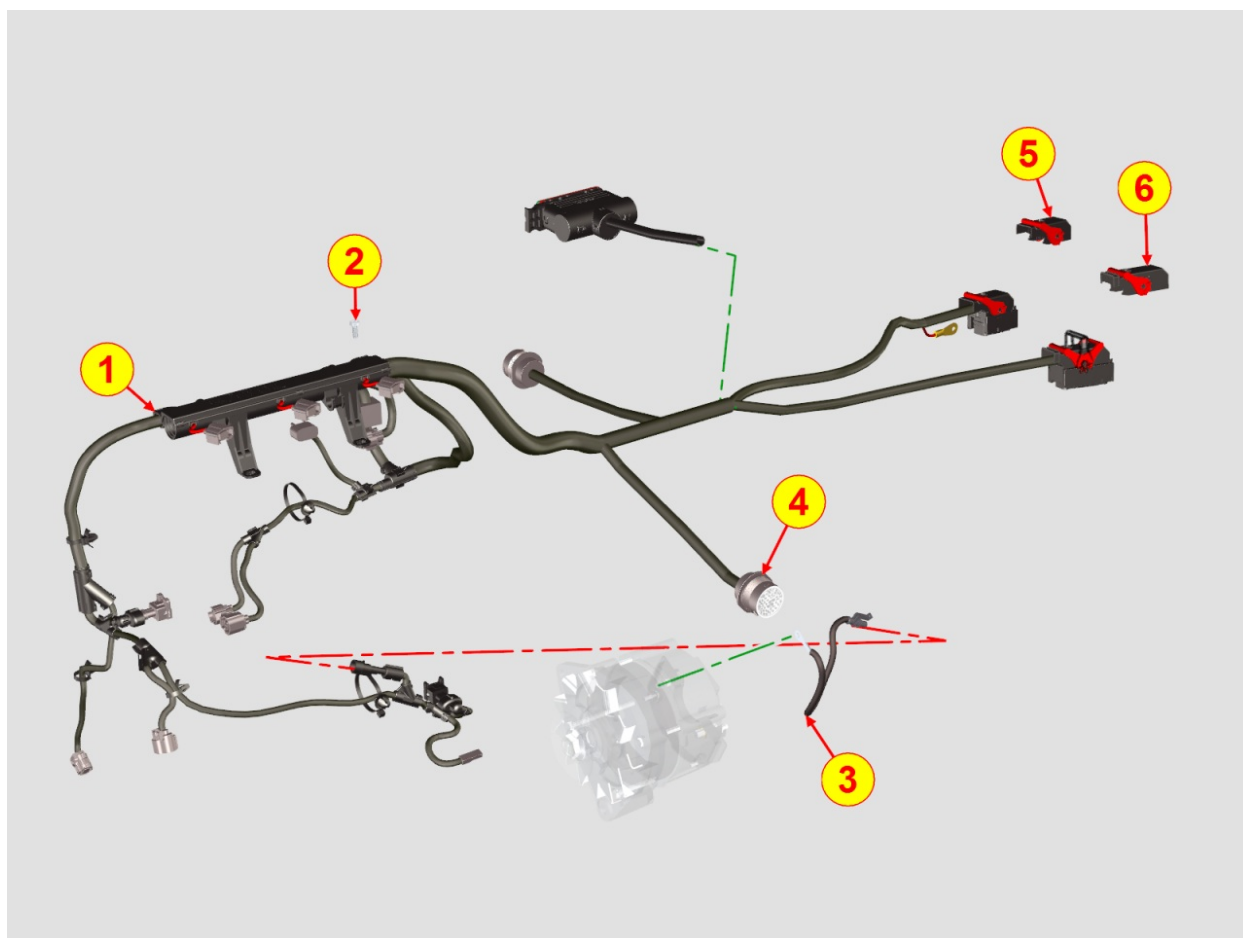

8103700160 - ELECTRIC DASHBOARD / ENGINE WIRES

Pos	Kit	Included In	Code	Description	Qty	Old Code	Tech. Info
0			ED0024710060-S	COLLAR	1		
1	(A)		ED0021863810-S	ELECTR. WIRING	1		
2			ED0097610450-S	SELF TAPPING SCREW M6X16	2		
3			ED0021863710-S	CABLE ALTERNATOR	1		
5		(A)	ED0069278350-S	COVER DRESS 90° EXIT ECU-B	1		
6		(A)	ED0069278340-S	COVER DRESS 90° EXIT ECU-A	1