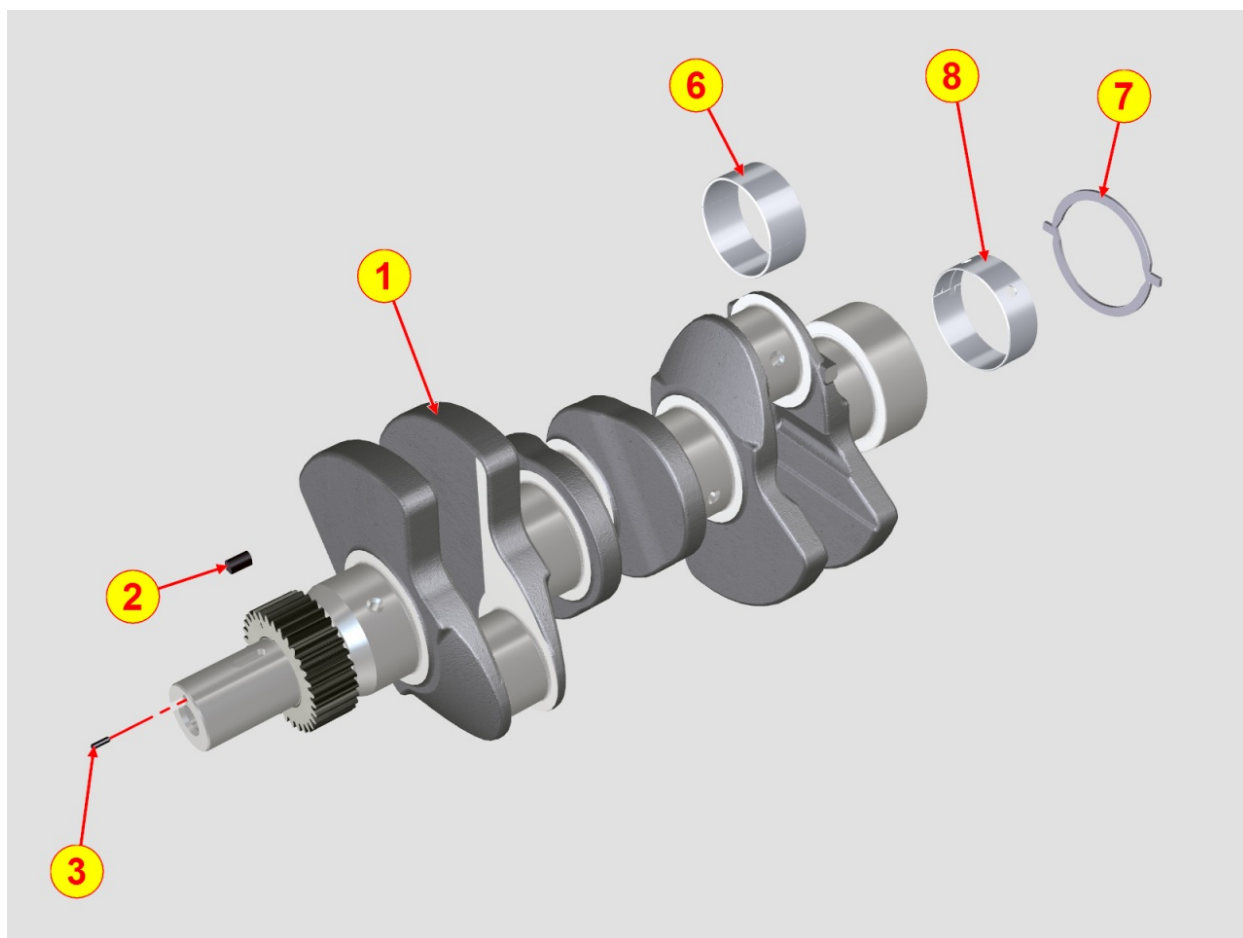

8010700050 - CRANKSHAFT

Pos	Kit	Included In	Code	Description	Qty	Old Code	Tech. Info
1	(A)		ED0010508850-S	CRANKSHAFT KDI1903 S/P ASS.Y (W.O.PTO)	1		
2		(A)	ED0022801550-S	KEY	1		
3		(A)	ED0084000480-S	PARAL.PIN	1		
6		(A)		801170...0			
7		(A)		802070...0			
8		(A)		802070...0