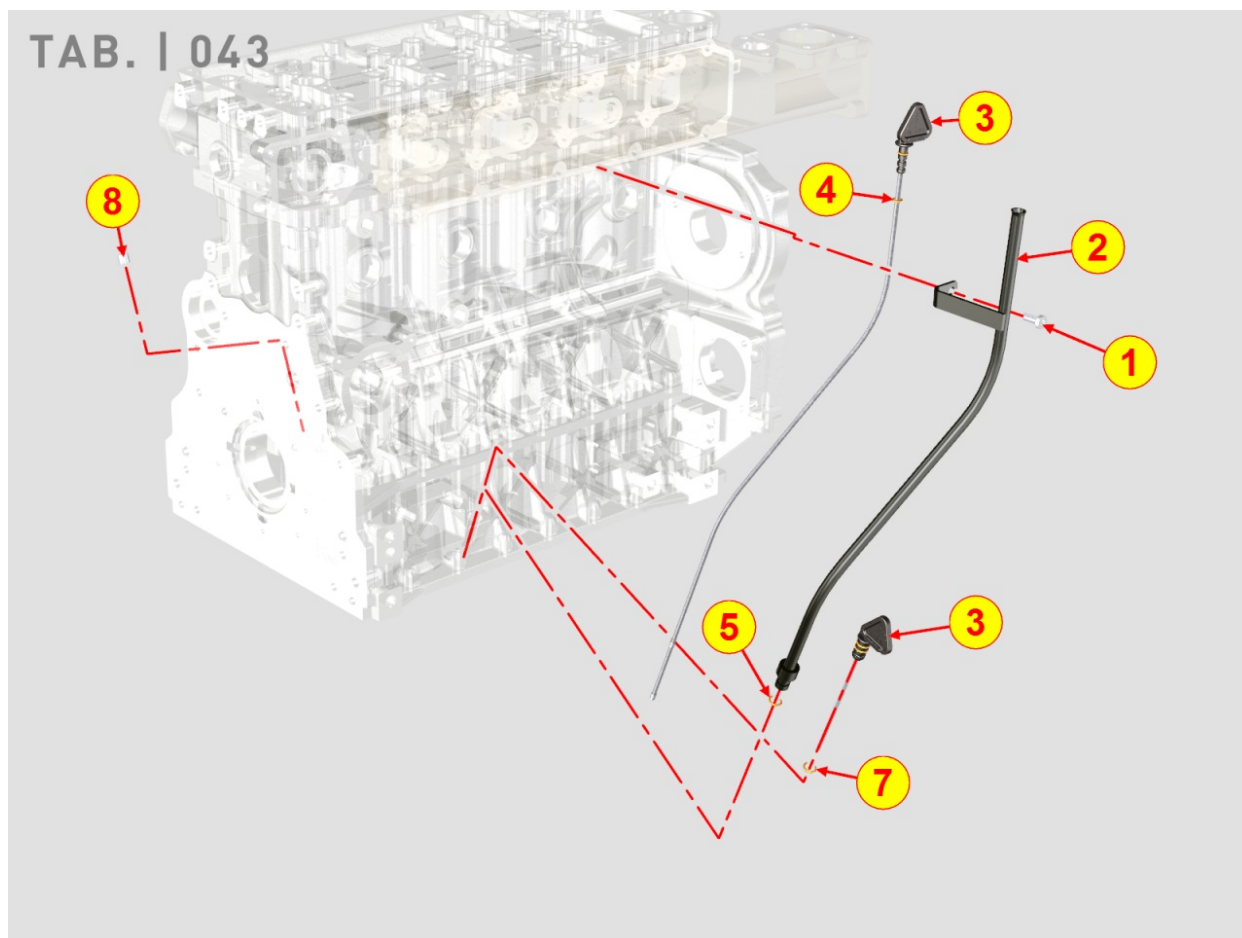

8043700160 - OIL DIPSTICK

Pos	Kit	Included In	Code	Description	Qty	Old Code	Tech. Info
3	(A)		ED0014005650-S	DIPSTICK	1		
8			ED0090802850-S	PLUG AVSEAL D12 02964-01215	1