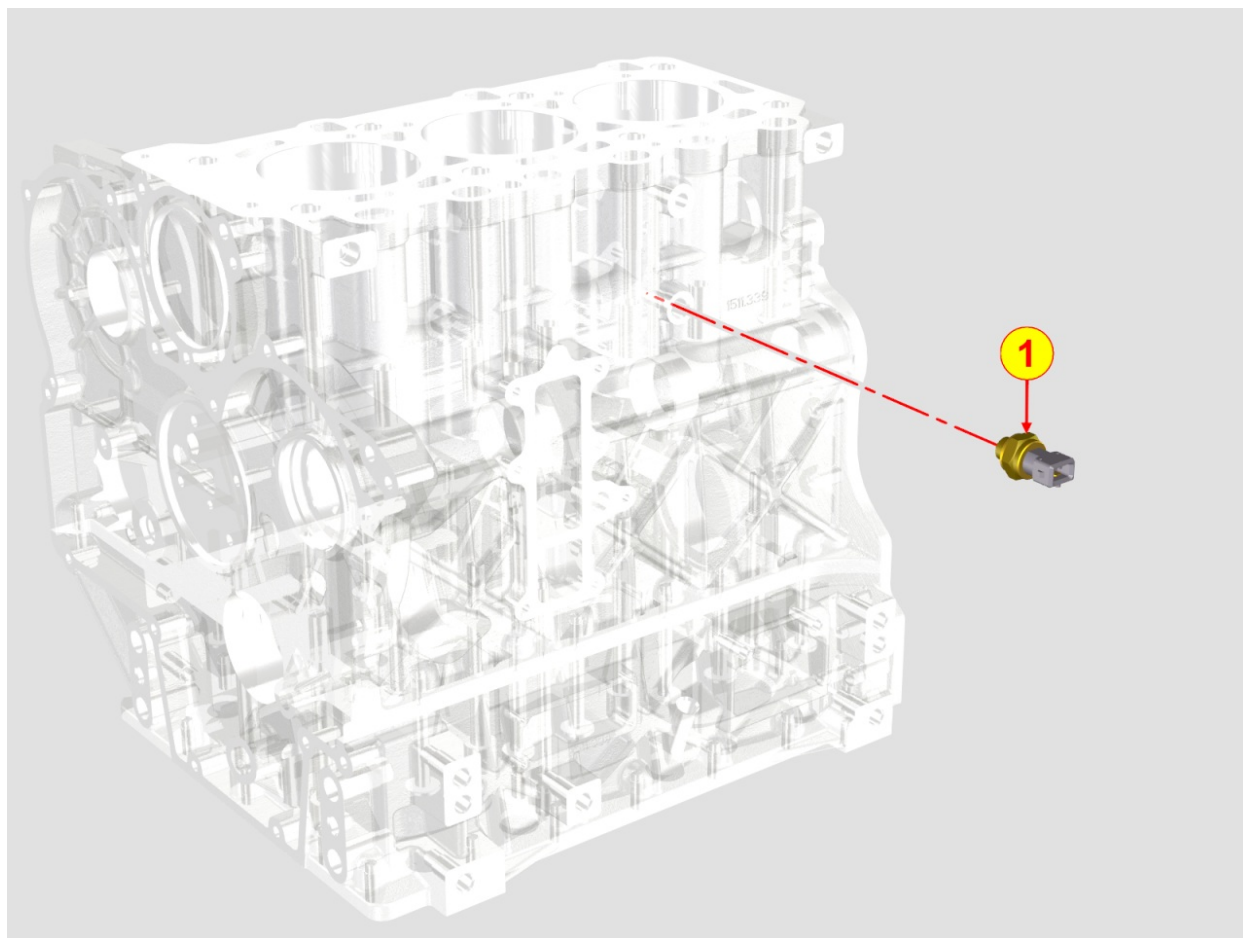

8102700070 - OIL PRESSURE SWITCH

Pos	Kit	Included In	Code	Description	Qty	Old Code	Tech. Info
1			ED0067451010-S	OIL PRES.SWI.-NORM.CLOS.0,5BAR	1