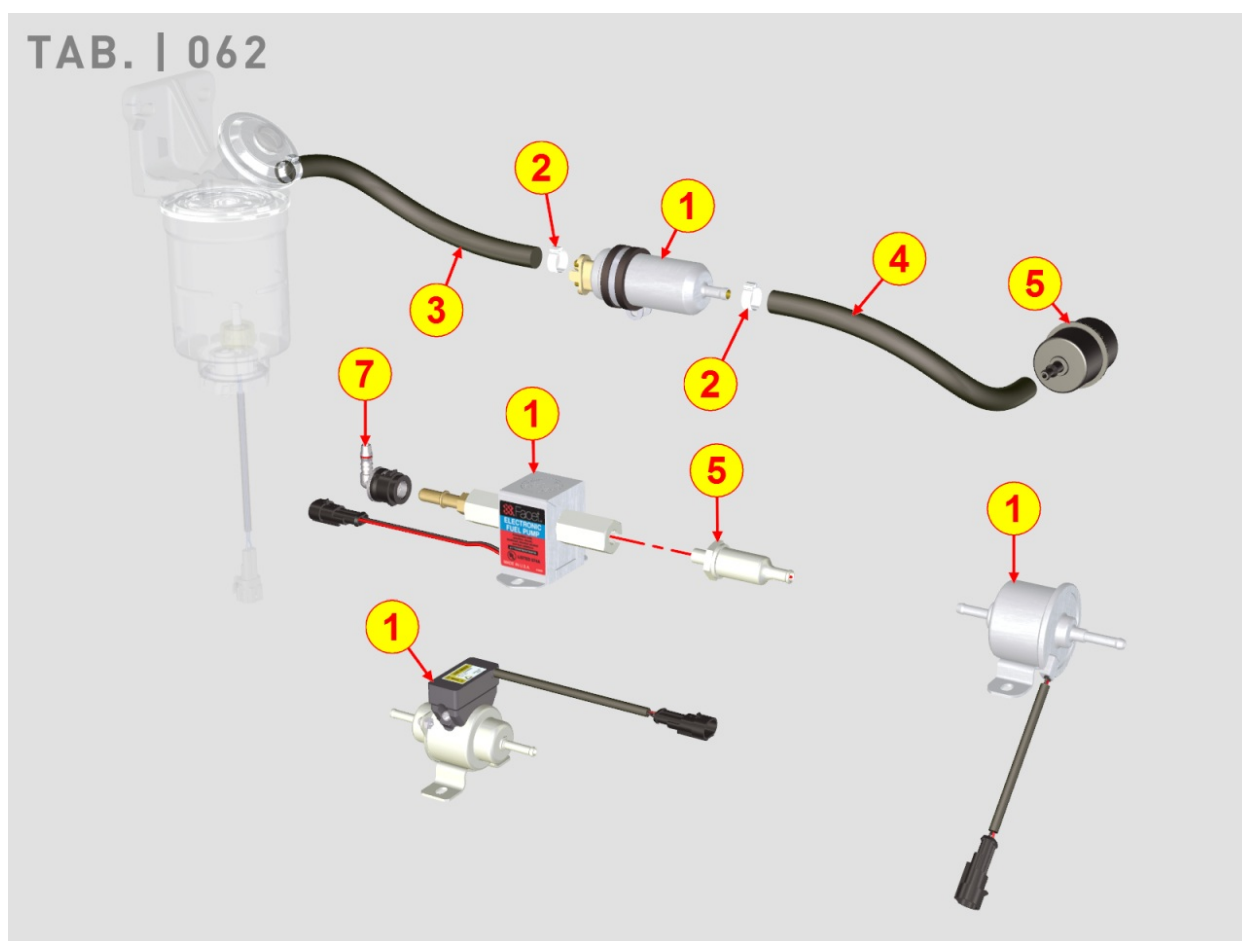

8062700120 - FUEL FEED PUMP

Pos	Kit	Included In	Code	Description	Qty	Old Code	Tech. Info
1	(A)		ED0065851620-S	FUEL FEEDING PUMP	1		
5		(A)	ED0037302240-S	PREFILTER FUEL PUMP	1