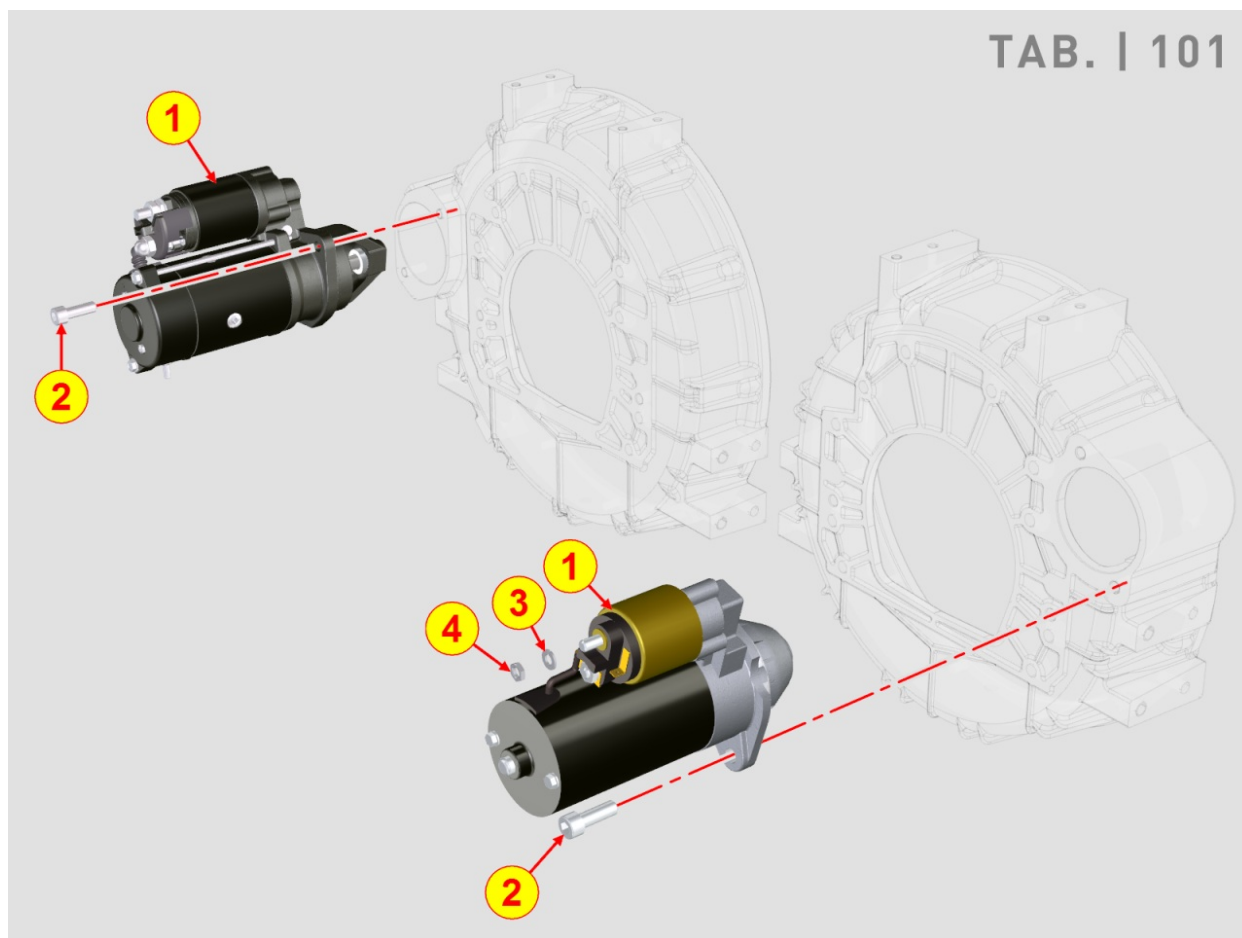

8101700010 - STARTING MOTOR

Pos	Kit	Included In	Code	Description	Qty	Old Code	Tech. Info
1			ED0058402810-S	STARTING MOTOR	1		
2			ED0097300450-S	ALLEN SCREW	2		
3			ED0075650070-S	SP.WASHER	1		
4			ED0032400180-S	HEX.NUT	1