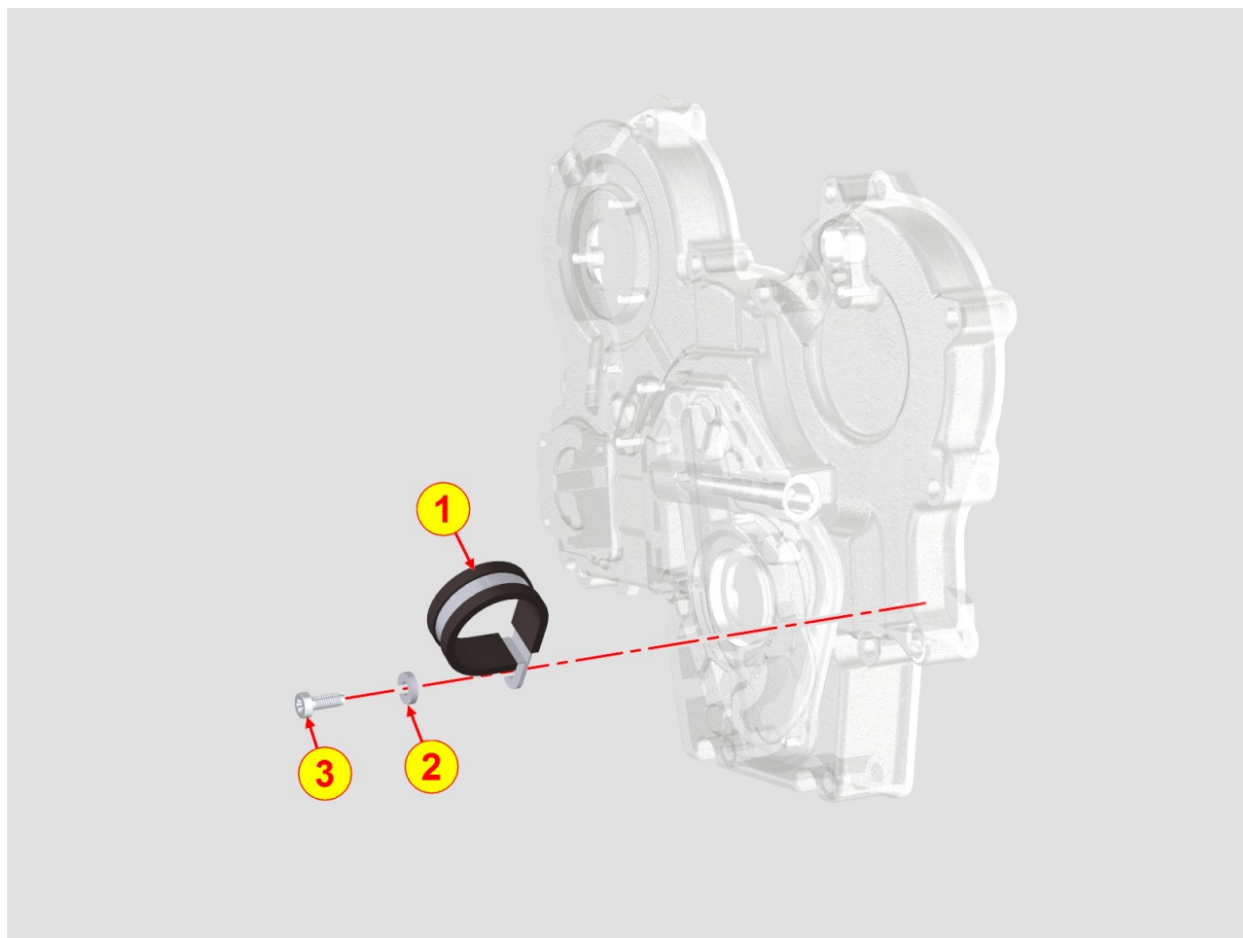

8068700010 - HOSES FOR WATER COOLER

Pos	Kit	Included In	Code	Description	Qty	Old Code	Tech. Info
1			ED0036171970-S	CLAMP	1		
2			ED0076250590-S	WASHER	1		
3			ED0097610450-S	SELF TAPPING SCREW M6X16	1