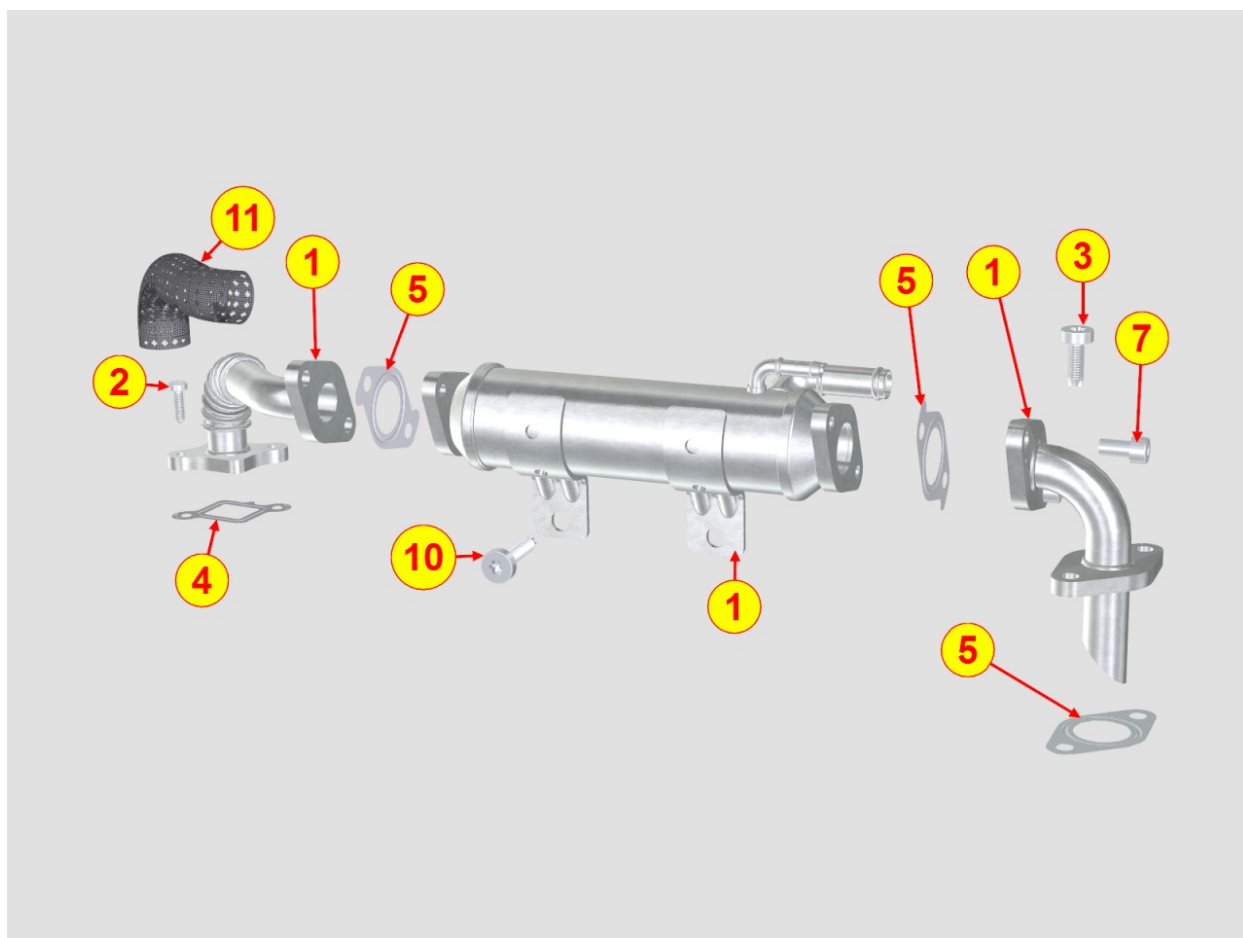

8088700140 - EGR SYSTEM

Pos	Kit	Included In	Code	Description	Qty	Old Code	Tech. Info
1	(A)		ED0048968170-S	ASSY EGR COOLER KDI1903TCR	1		
2			ED0097610460-S	SELF TAPPING SCREW M6X20	2		
3			ED0097610480-S	SELF TAPPING SCREW M8x22	2		
10			ED0097610500-S	SCREW M8x42	2		
11			ED0043401030-S	THERMIC SHEATH	1