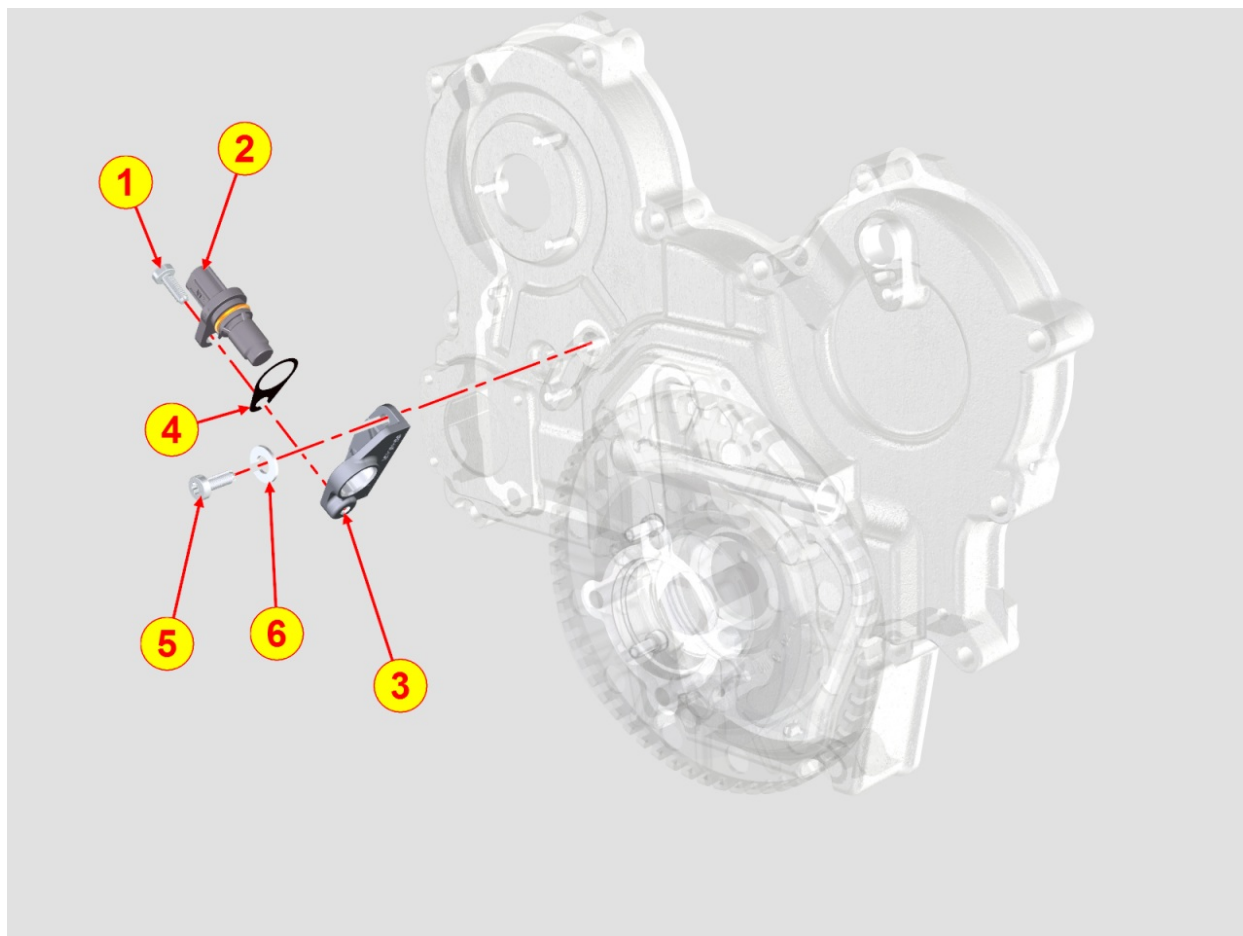

8154700020 - INJECTION PUMPS SENSOR

Pos	Kit	Included In	Code	Description	Qty	Old Code	Tech. Info
1			ED0097300100-S	SCREW	1		
2			ED0080891600-S	CRANK SENSOR	1		
3			ED0085464310-S	SPEED SENSOR BRACKET	1		
4			ED0051511460-S	SPEED SENSOR SHEET METAL SPAC.	1		
5			ED0097610460-S	SELF TAPPING SCREW M6X20	2		
6			ED0076252130-S	WASHER	2