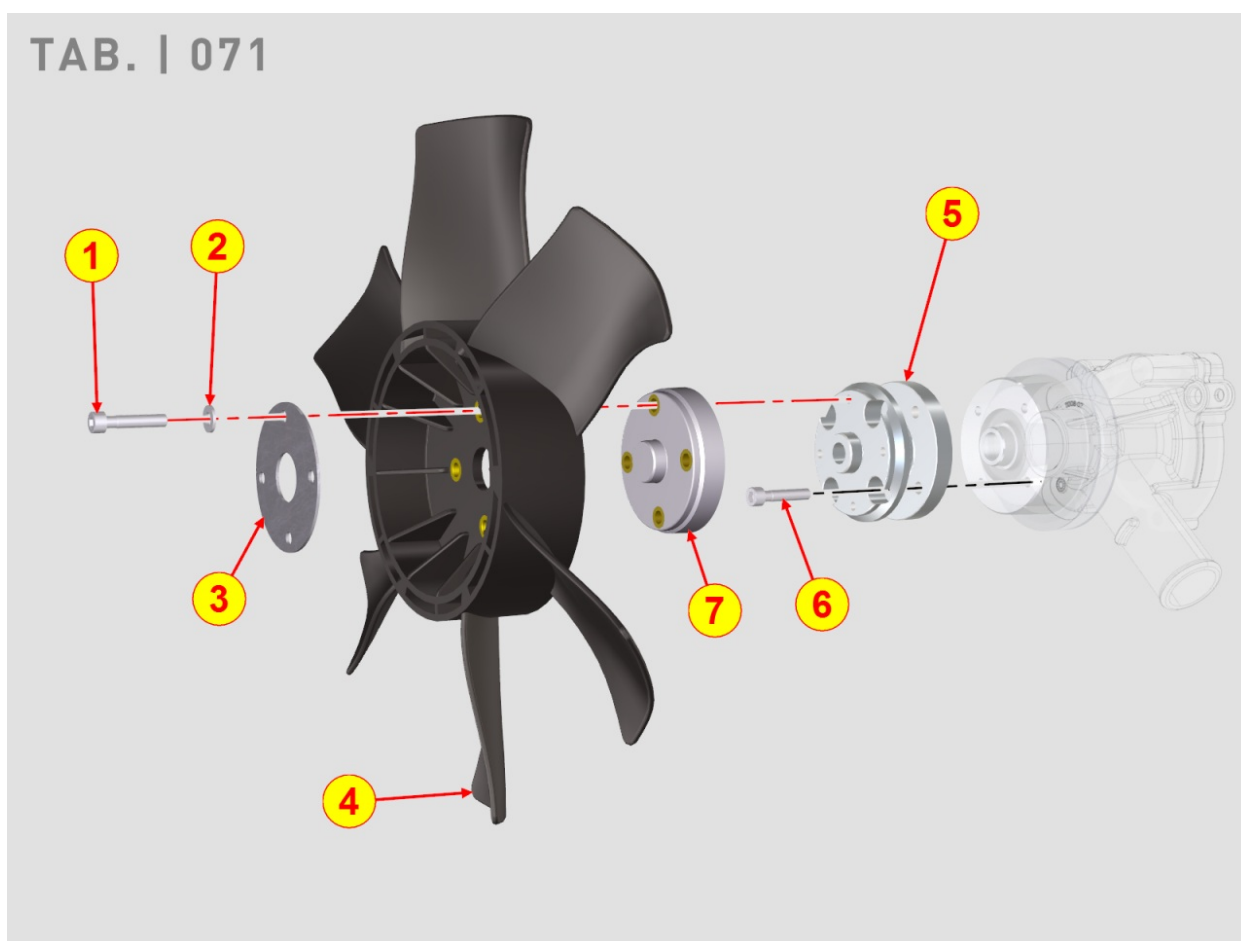

8071700150 - COOLING FAN

TAB. | 071

Pos	Kit	Included In	Code	Description	Qty	Old Code	Tech. Info
1			ED0017601310-S	BOLT	4		
4			ED0097183070-S	SUCTION FAN D.400	1		
5			ED0035275290-S	SPACER	1		
6			ED0017600270-S	BOLT	4		
7			ED0038551580-S	FLANGE	1