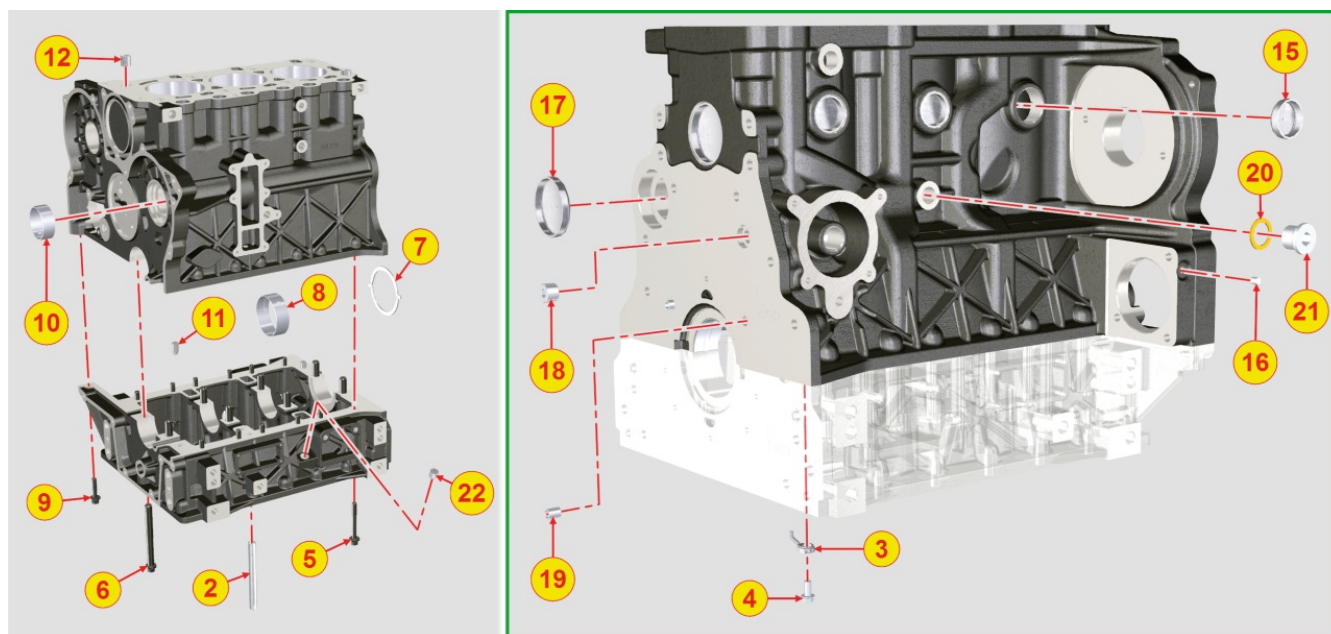

8020700250 - CRANKCASE

Pos	Kit	Included In	Code	Description	Qty	Old Code	Tech. Info
0			ED0082051330-S	CRANKCASE GASKET SET KDI 1903/2504	1		
1	(A)		ED0015113610-S	CRANKCASE	1		
2			ED0095801170-S	BLOW BY PIPE	2		
3			ED0084850220-S	PISTON COOLER OIL SPRAY	3		
4			ED0015700740-S	PISTON COOLER OIL SPRAY UNION	3		
5		(A)	ED0097660040-S	CRANKCASE FIXING TORX SCREW	12		
6		(A)	ED0097660030-S	CRANKCASE FIXING TORX SCREW	8		
7			ED0012572800-S	THRUST WASHER STANDARD KDI	2		
8			ED0016112630-S	BEARING STANDARD KDI	4/5		
9		(A)	ED0097660050-S	CRANKCASE FIXING TORX SCREW	1		
10		(A)	ED0015801670-S	BUSHING	1		
11			ED0084001560-S	LOCKPIN	2		
12			ED0019701410-S	SLEEVE	2		
15		(A)	ED0089900220-S	CAP	3		
16		(A)	ED0090801320-S	CAP	2		
17			ED0089900540-S	PLUG	2		
18			ED0089650970-S	CAP M14x1,5	1		
20			ED0046700190-S	GASKET	1		
21			ED0090400310-S	CAP	1