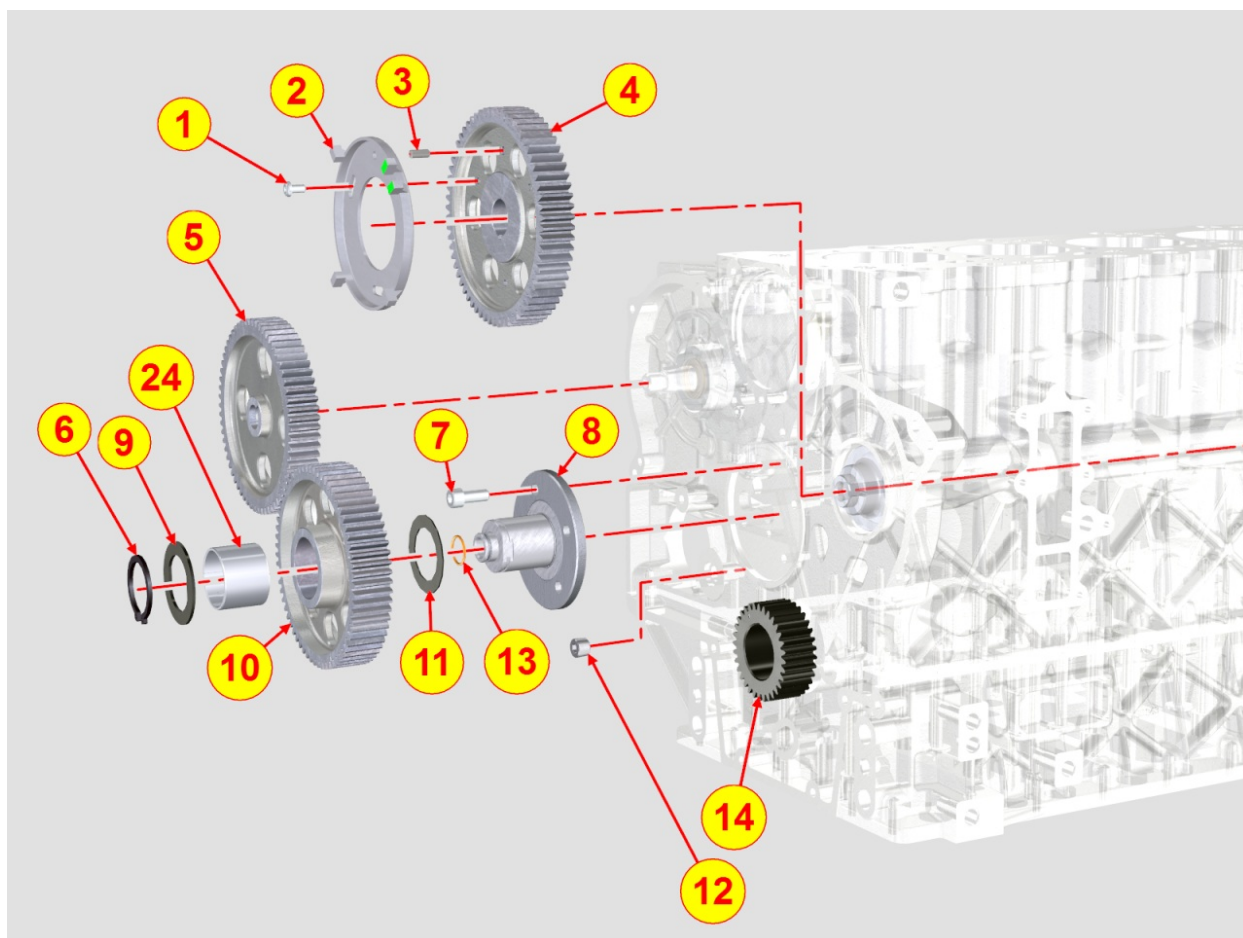

8038700110 - TIMING GEAR

Pos	Kit	Included In	Code	Description	Qty	Old Code	Tech. Info
1		(A)	ED0017702270-S	CAPSCREW M5X10	3		
2		(A)	ED0078151340-S	CAMSH.TIMING WHELL KDI 2504TCR	1		
3		(A)	ED0084000100-S	PIN	1		
4			ED0049363410-S	GEAR	1		
5			ED0049363430-S	GEAR	1		
6			ED0012410700-S	SNAP RING D.36	1		
7			ED0097320740-S	CAPSCREW	4		
8			ED0061301140-S	MACHINED INTERMEDIATE GEAR PIN	1		
9			ED0012571810-S	INTERMED.GEAR SHOULDER RING	1		
10	(B)		ED0049363450-S	GEAR	1		
11			ED0012571570-S	THRUST BEARING	1		
12			ED0089650970-S	CAP M14x1,5	1		
13			ED0012002190-S	O RING	1		
14			ED0049363400-S	GEAR	1		
24		(B)	ED0015801540-S	BUSHING	1