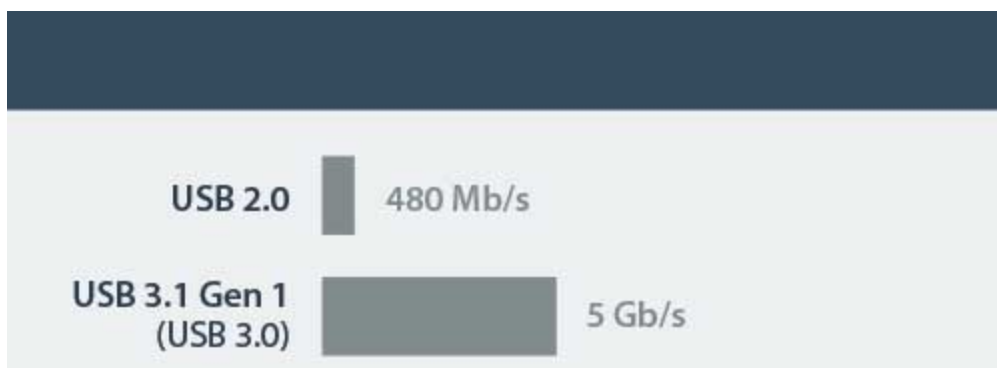

Harness the speed of USB 3.1