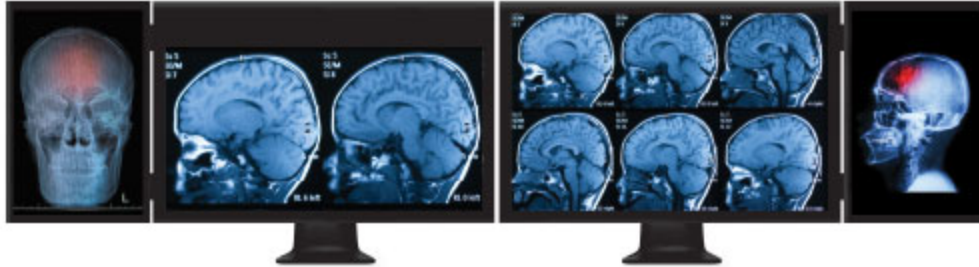

## Increase productivity with multiple screens

The newest generations of computers are more portable than ever, which often means that you're left with fewer video outputs and smaller integrated screens. This MST hub solves both of these problems by letting you connect four additional displays to your computer, which makes multitasking much easier.

## Connect to any display

With the MST hub, you can use Mini DisplayPort video adapters and cable adapters that enable you to connect HDMI, VGA or DVI displays. This ensures that your MST hub will be compatible with virtually any television, monitor or projector. The hub is VESA and DisplayPort certified to support DP 1.2 enabled systems, for seamless integration with your existing video equipment.

## Configure your displays for any environment

Using the MST hub, you can extend your desktop onto additional monitors and stream independent content to

each display, giving you the freedom to multitask and increase your productivity. You can also mirror the same image onto multiple displays for remote viewing applications such as digital signage.