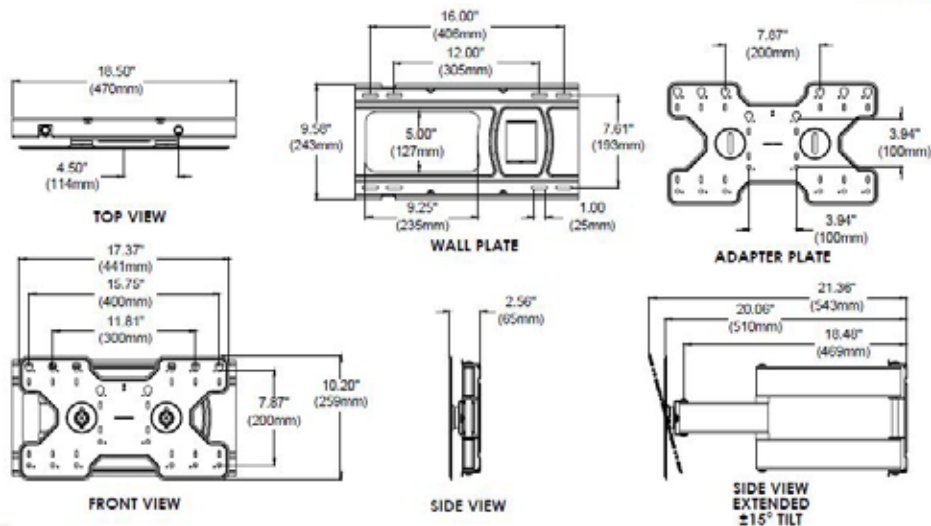

### FEATURES

- Fits 32" to 65" Flat Panel TVs with VESA® mounting patterns up to 600x400mm
- Extends, turns and tilts with a full range of motion for the ideal viewing position
- Level installation ensured with included spirit level
- Simple Hook-And-Hang design for quick and easy installation
- Includes all necessary wall mounting and TV attachment hardware
- Smooth matt black finish for a discreet and unobtrusive appearance
- 5-year warranty

Display size: 32-65"

Max load: 48kg (105lbs)

All dimensions = inch (mm)