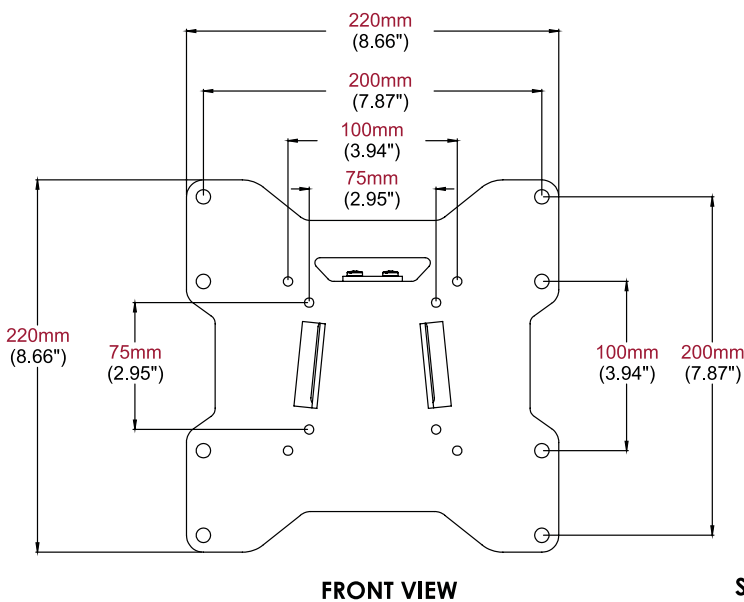

## FEATURES

- Fits 15" to 37" Flat Panel TVs with VESA® 75, 100, 200x100 and 200x200mm mounting patterns
- Level installation ensured with built-in spirit level
- Simple hook-on design for quick and easy installation
- Includes all necessary wall mounting and TV attachment hardware
- Smooth matt black finish for a discreet and unobtrusive appearance
- 5-year warranty

Display size: 15-37"

Max load: 25kg (55lbs)

Part No.	For Screen Sizes	Product Description	Single item UPC	Outer carton qty	Outer carton UPC
TRF632	15-37"	Flat-to-Wall Mount	735029277637	10pcs	10735029277634