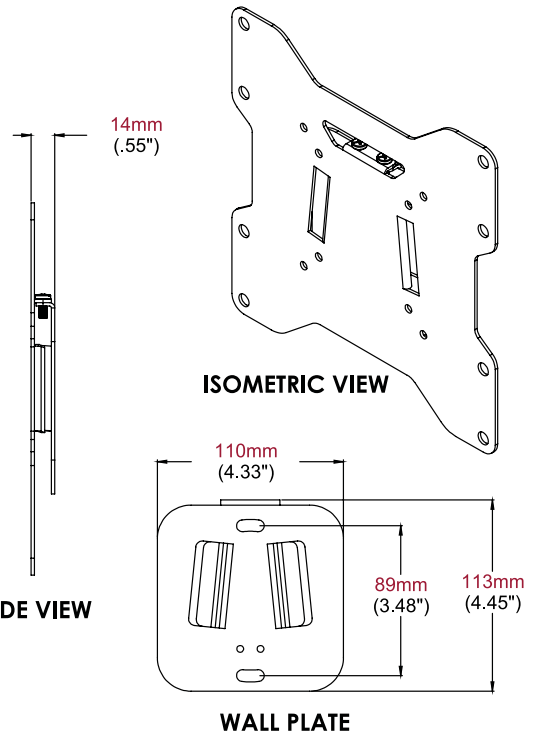

# Medium Flat-to-Wall Mount

For 15" to 37" LCD Displays

Locate mid-sized screens almost anywhere with this compact, versatile mount. Simply attach the wall plate to the wall, the adaptor to the screen and hook it on to the wall plate - done. At only 14mm (0.55") from the wall, this sleek mount is ideal for low-profile applications.

## FEATURES

- Fits 15" to 37" Flat Panel TVs with VESA® 75, 100, 200x100 and 200x200mm mounting patterns
- Level installation ensured with built-in spirit level
- Simple hook-on design for quick and easy installation
- Includes all necessary wall mounting and TV attachment hardware
- Smooth matt black finish for a discreet and unobtrusive appearance
- 5-year warranty

Display size: 15-37"

Max load: 25kg (55lbs)

Part No.	For Screen Sizes	Product Description	Single item UPC	Outer carton qty	Outer carton UPC
TRF632	15-37"	Flat-to-Wall Mount	735029277637	10pcs	10735029277634