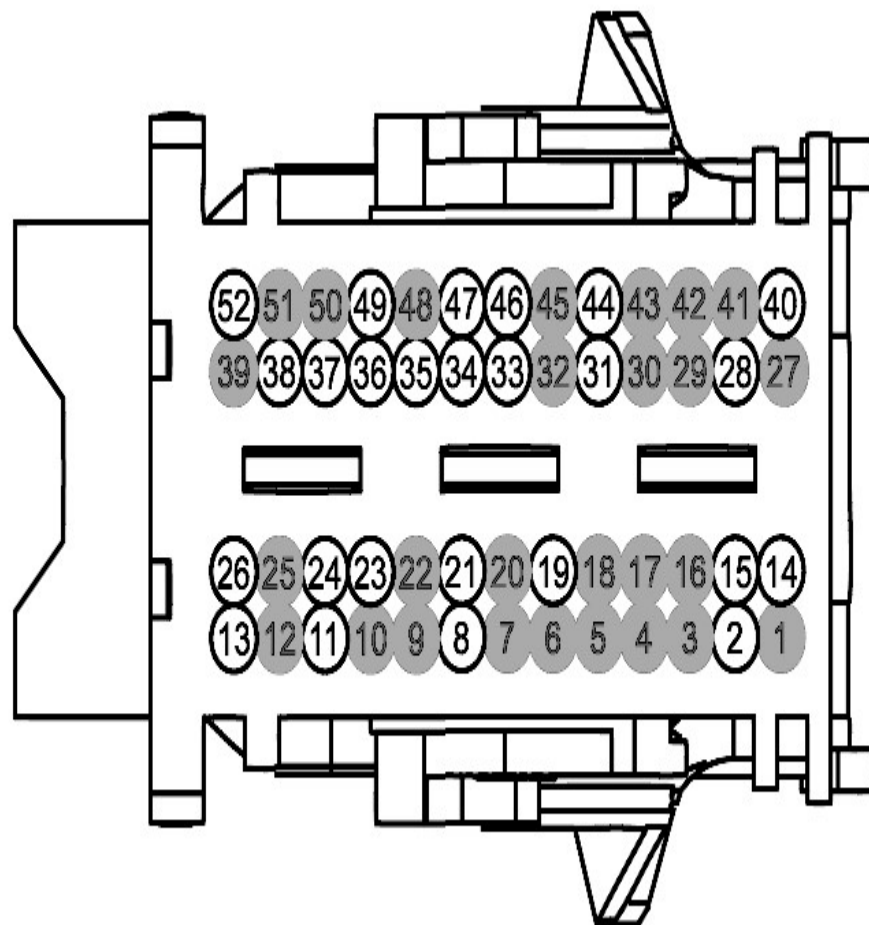

**Connector:**  
**C2280E**

**Description**  
BODY CONTROL MODULE  
(BCM) **Color**

**Harness**  
14A005

**Base Part #**  
14489

**Service Pigtail**  
Not Available

Terminal Part Number	Service Part Number	Size
9U5T-14474-YA	DU2Z-14474-AA	0.64
9U5T-14474-DA	DU2Z-14474-AA	0.64
FU5T-14474-LA	DU2Z-14474-AA	0.64

Pin	Circuit	Gauge	Circuit Function	Qualifier	Terminal Part Number
1	*	*	Not Used		N/A
2	CPK30 (VT)	26	SWITCH - KEYLESS KEYPAD LINE B		9U5T-14474-YA
3	*	*	Not Used		N/A
4	*	*	Not Used		N/A
5	*	*	Not Used		N/A
6	*	*	Not Used		N/A
7	*	*	Not Used		N/A
8	CLN13 (WH-BU)	22	SWITCH - TRUNK/CARGO LAMP		9U5T-14474-DA
9	*	*	Not Used		N/A
10	*	*	Not Used		N/A
11	CLF76 (GY)	26	CTRL MOD. - SPOTLIGHT ENABLE		9U5T-14474-YA
12	*	*	Not Used		N/A
13	CLS52 (BN)	22	CTRL MOD. - STOP/TURN RIGHT MIDDLE		9U5T-14474-DA
13	CLS52 (BN)	22	CTRL MOD. - STOP/TURN RIGHT MIDDLE		9U5T-14474-DA
14	CPL60 (BN-YE)	22	SWITCH - LIFTGATE GLASS RELEASE		9U5T-14474-DA
15	CPK31 (GN)	26	SWITCH - KEYLESS KEYPAD LINE C		9U5T-14474-YA
16	*	*	Not Used		N/A
17	*	*	Not Used		N/A
18	*	*	Not Used		N/A
19	CPL39	26	SWITCH - LATCH REAR PASSENGER		9U5T-14474-YA