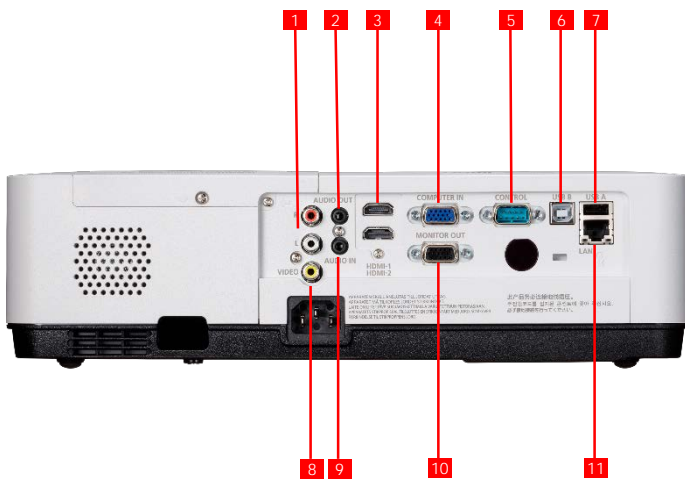

*Operated through pwPresenter running on PC
All data is based on Canon standard testing methods except where indicated
Subject to change without notice.

1. 1 Audio in phono
2. 2 Stereo audio out
3. 3 2 x HDMI
4. 4 VGA
5. 5 RS232-C
6. 6 USB-B (USB display function)
7. 7 USB-A (Memory viewer function)
8. 8 Video in
9. 9 Audio in Mini-jack
10. 10 Monitor out
11. 11 Lan control

Canon Inc.
canon.com
Canon Europe
canon-europe.com
English edition
Canon Europa NV 2019

Canon

Live for the story_