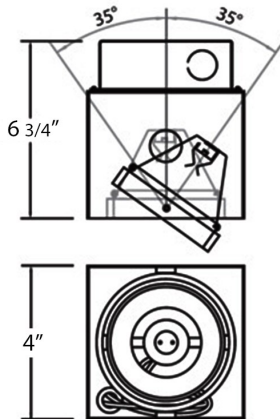

TE211GU10, 1-LIGHT GU10 TRIMLESS MULTIPLE RECESS

PRODUCT DETAILS

No.	:	TE211GU10-02
Product Color	:	WHITE
Length	:	4"
Width	:	4"
Height	:	6.75"
Weight	:	2lbs

LIGHT SOURCE DETAILS

Number of Bulbs	:	1
Light Source	:	Halogen
Light Source Type	:	GU10
Input Voltage	:	120V
Bulb Voltage	:	120V
Socket Type	:	GU10
Wattage	:	50W
Total Wattage	:	50W
Bulb Included	:	No
Dimmable	:	Yes

OPTIONS AVAILABLE

ITEM NO.	FINISH	SHADE
TE211GU10-01	BLACK	
TE211GU10-02	WHITE	

TECHNICAL DETAILS

Location	:	DRY
Approval	:	
Horizontal Adjustment	:	35
Cut Hole Length	:	4.188"
Cut Hole Width	:	4.188"

PROJECT INFORMATION